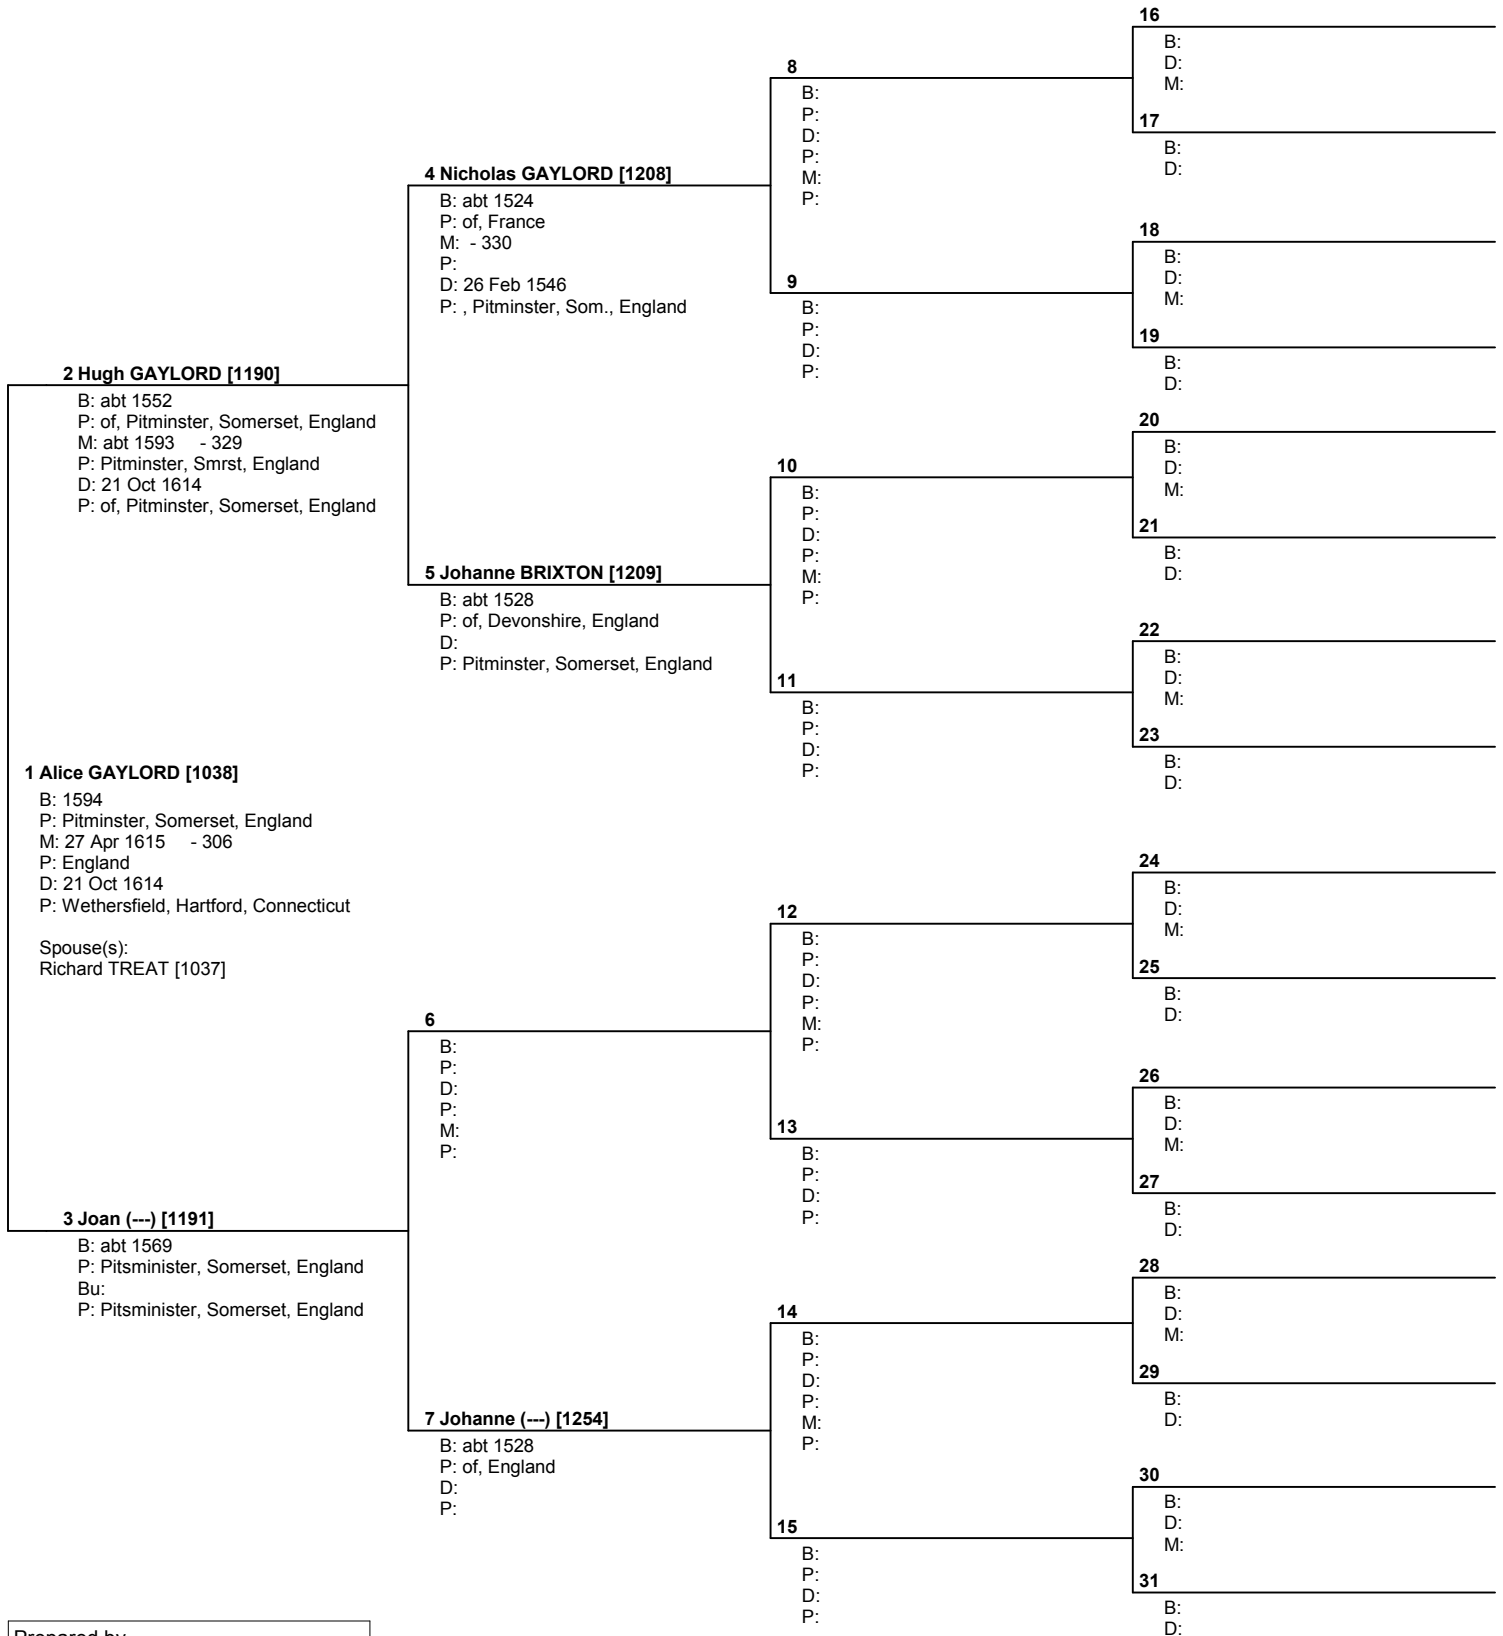

Pedigree Chart

No. 1 on this chart is the same as no. 19 on chart no. 23

Prepared by
Kathleen C. Nevin
8125 Gass Lane
Collinsville, IL 62234

USA

Telephone number 618-628-7066	Date prepared 22 Nov 2004