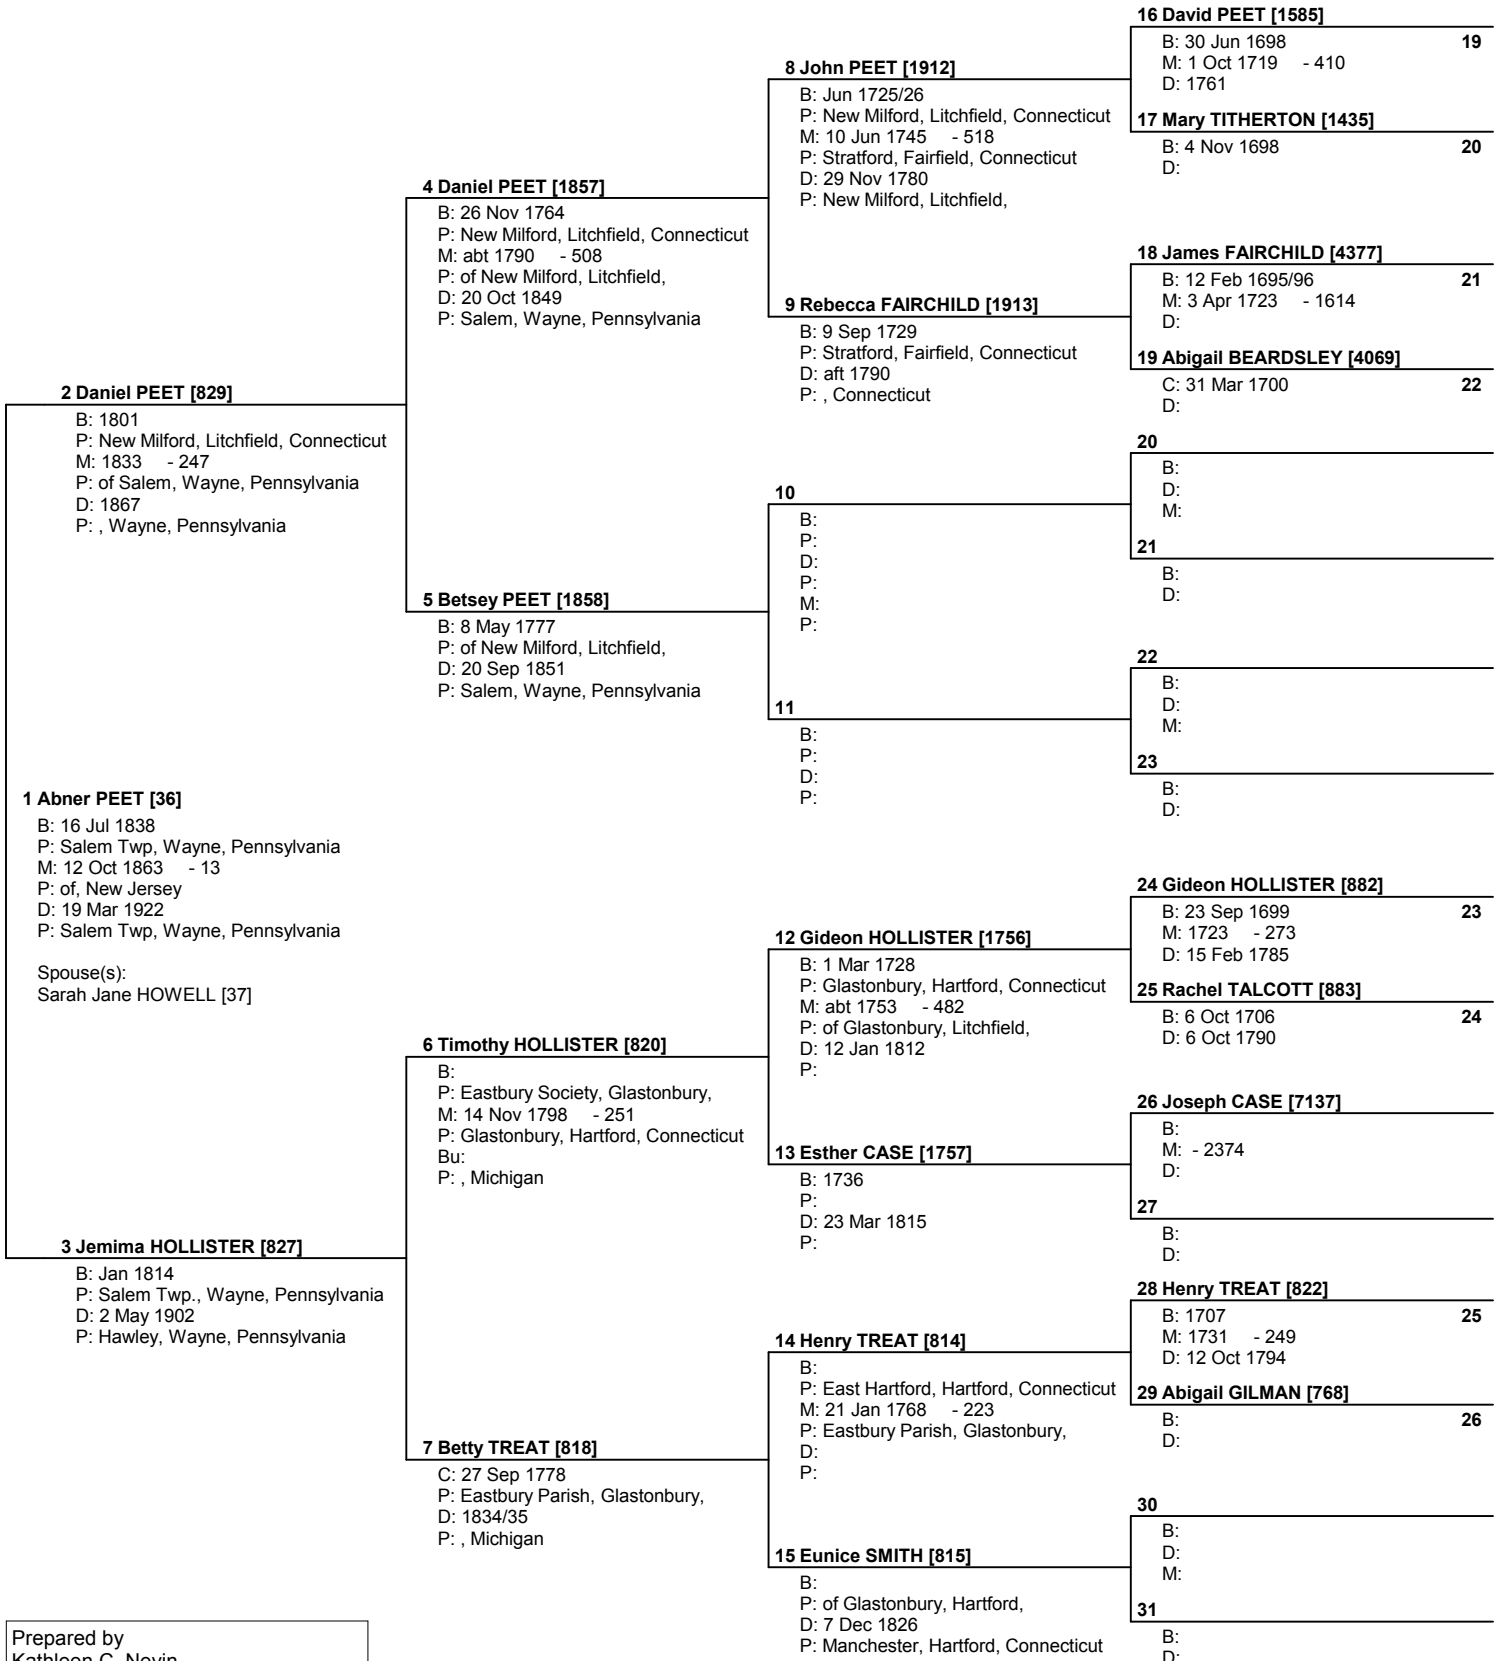

Pedigree Chart

Chart no. 6

No. 1 on this chart is the same as no. 20 on chart no. 1

Prepared by
Kathleen C. Nevin
8125 Gass Lane
Collinsville, IL 62234

USA

Telephone number 618-628-7066	Date prepared 22 Nov 2004