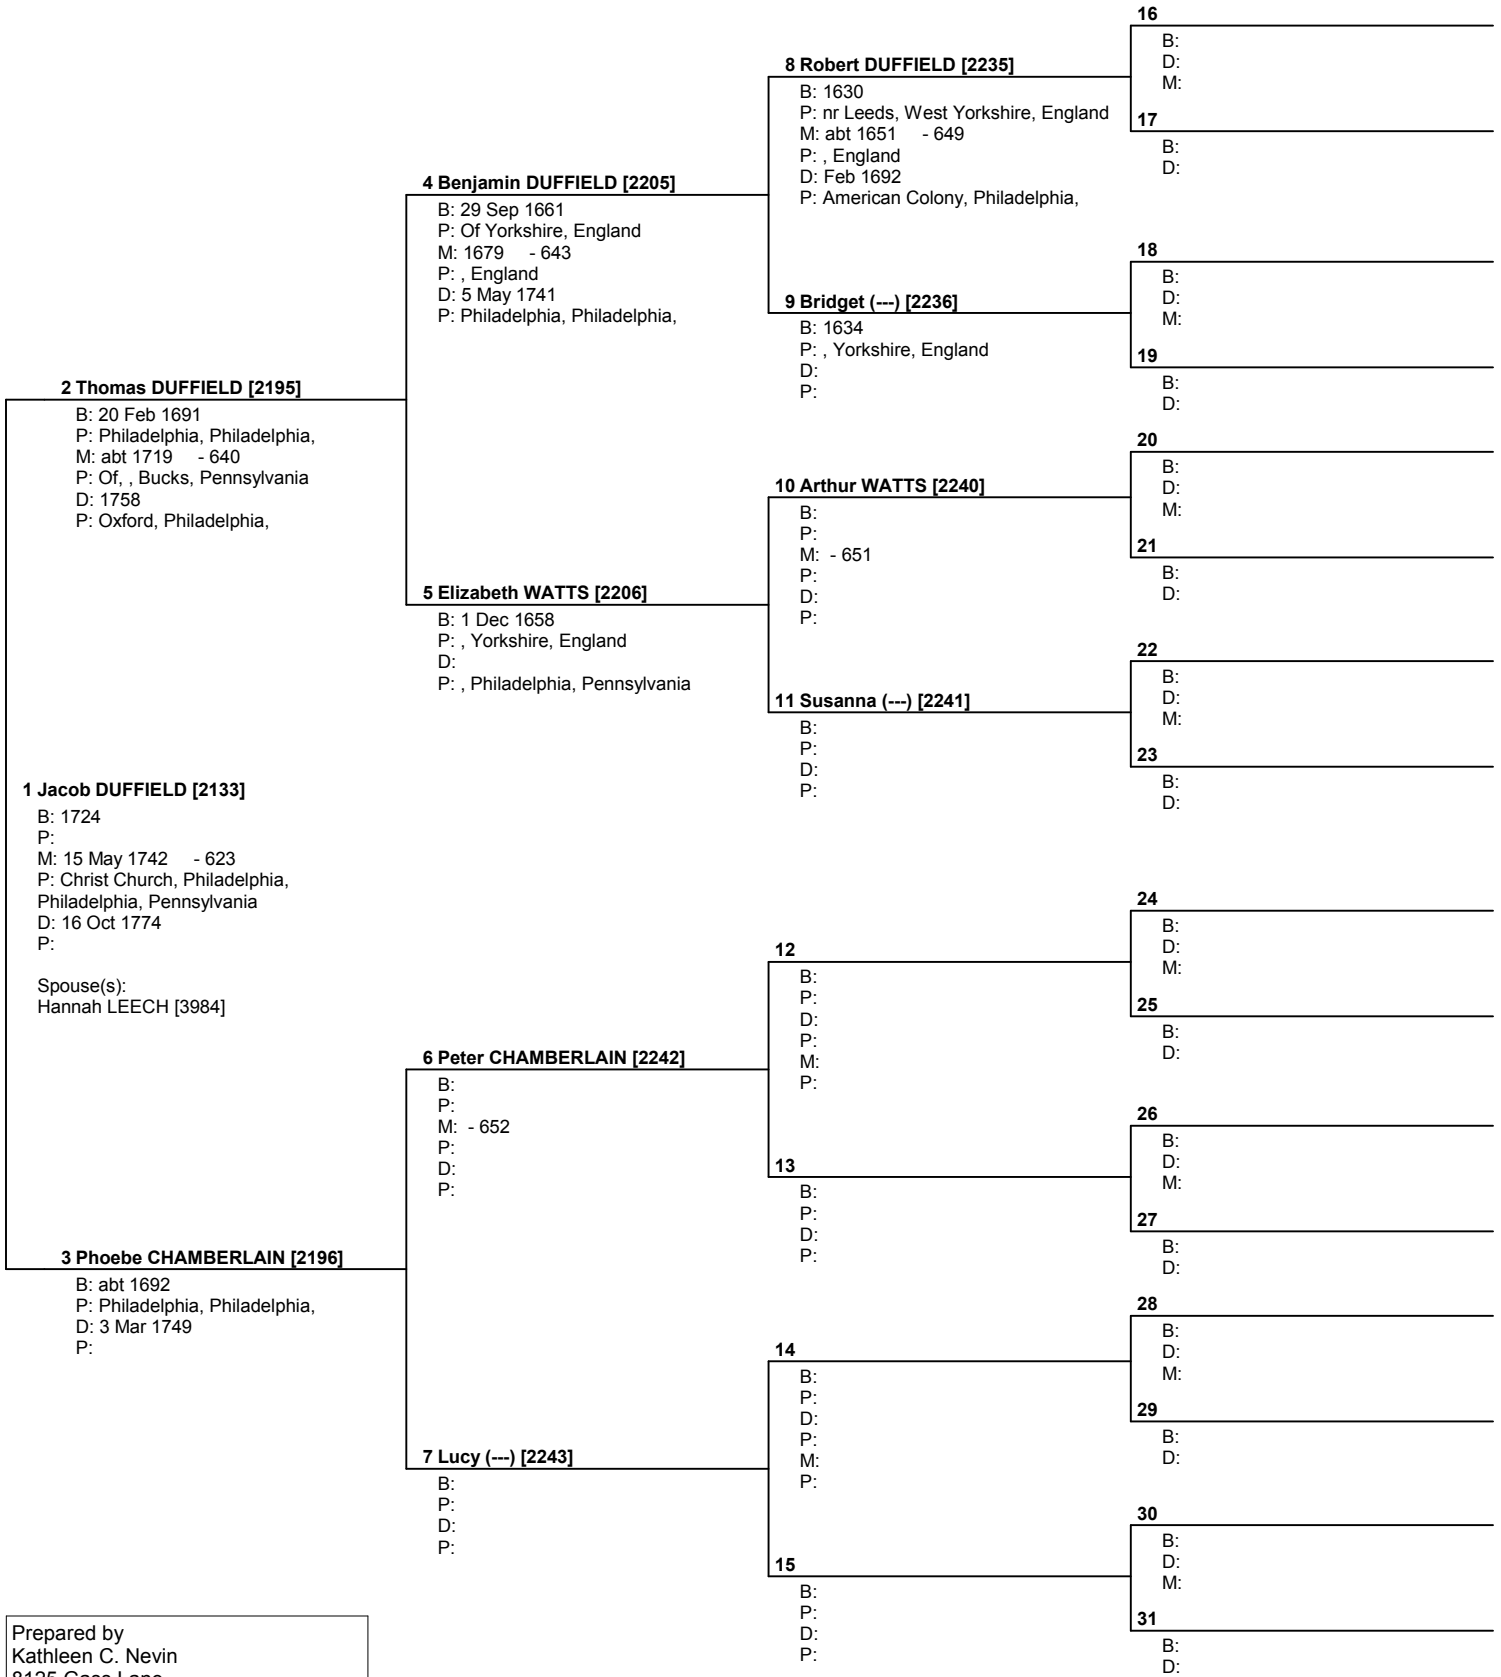

Pedigree Chart

No. 1 on this chart is the same as no. 16 on chart no. 10

Prepared by
Kathleen C. Nevin
8125 Gass Lane
Collinsville, IL 62234

USA

Telephone number 618-628-7066	Date prepared 22 Nov 2004