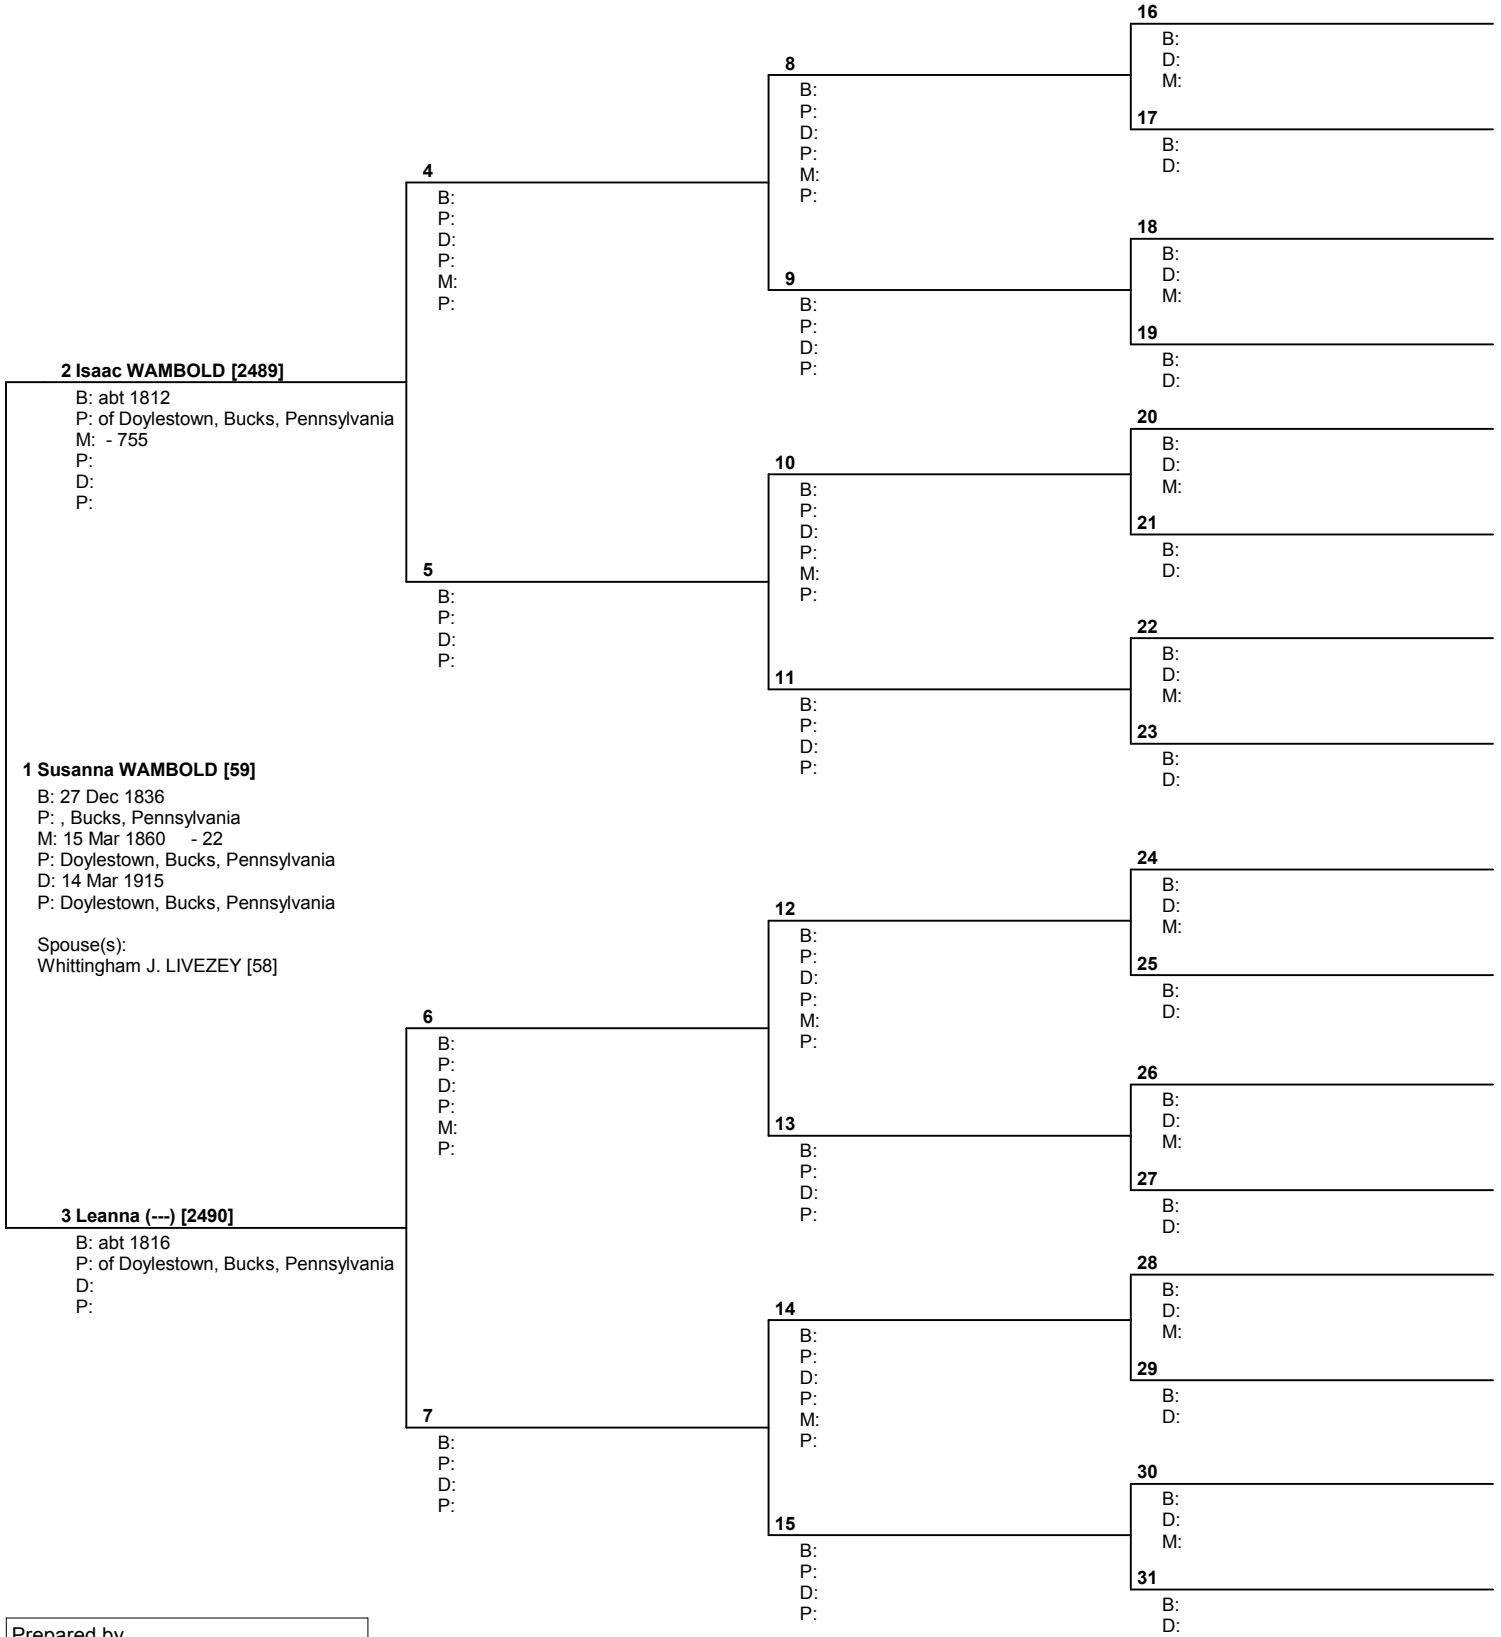

Pedigree Chart

No. 1 on this chart is the same as no. 27 on chart no. 1

Prepared by
Kathleen C. Nevin
8125 Gass Lane
Collinsville, IL 62234

USA

Telephone number 618-628-7066	Date prepared 22 Nov 2004