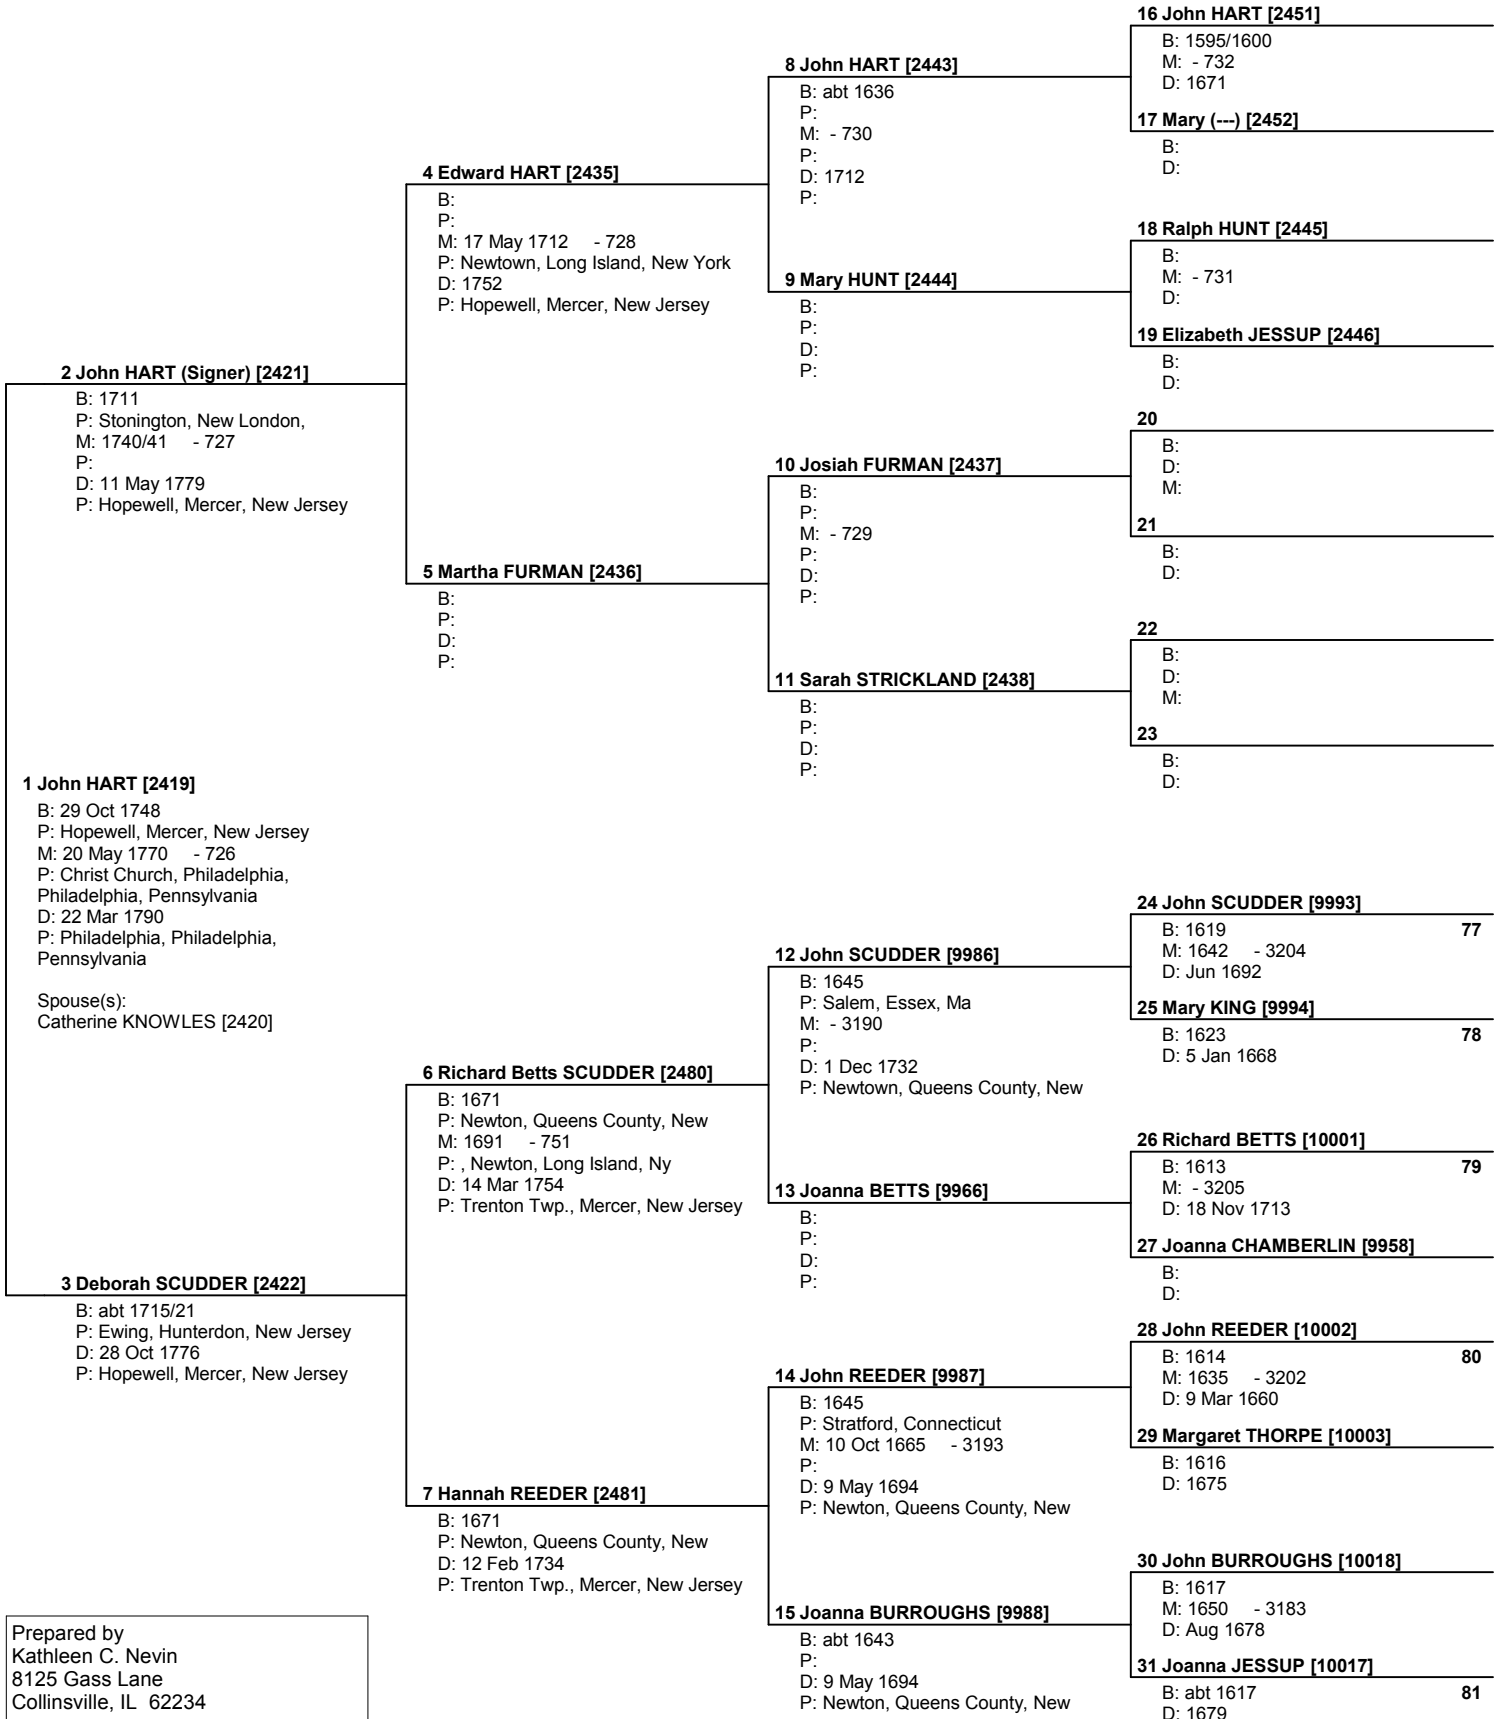

Pedigree Chart

No. 1 on this chart is the same as no. 26 on chart no. 11

Prepared by
Kathleen C. Nevin
8125 Gass Lane
Collinsville, IL 62234

USA

Telephone number 618-628-7066	Date prepared 22 Nov 2004