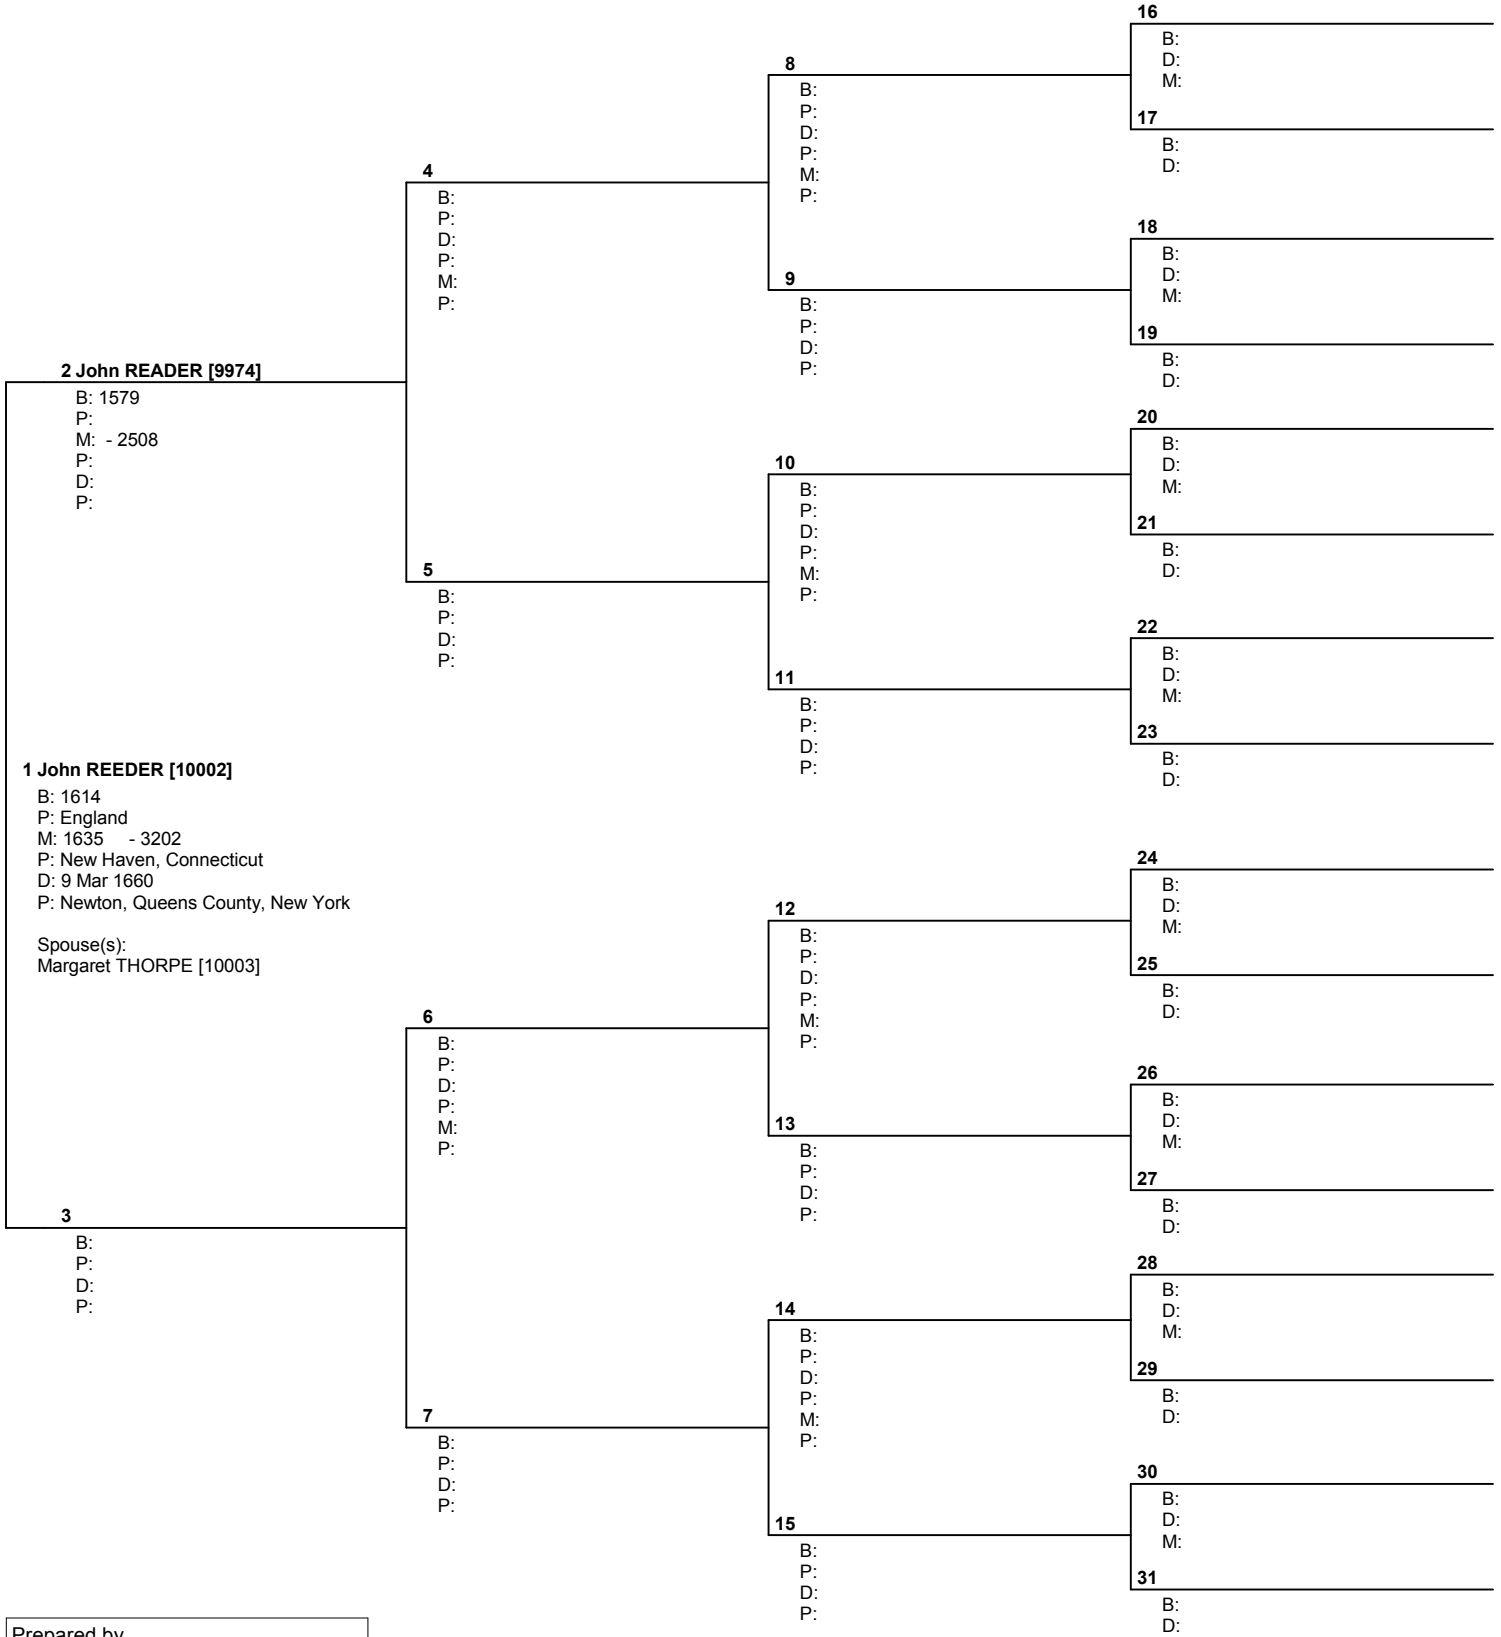

Pedigree Chart

No. 1 on this chart is the same as no. 28 on chart no. 42

Prepared by
Kathleen C. Nevin
8125 Gass Lane
Collinsville, IL 62234

USA

Telephone number 618-628-7066	Date prepared 22 Nov 2004