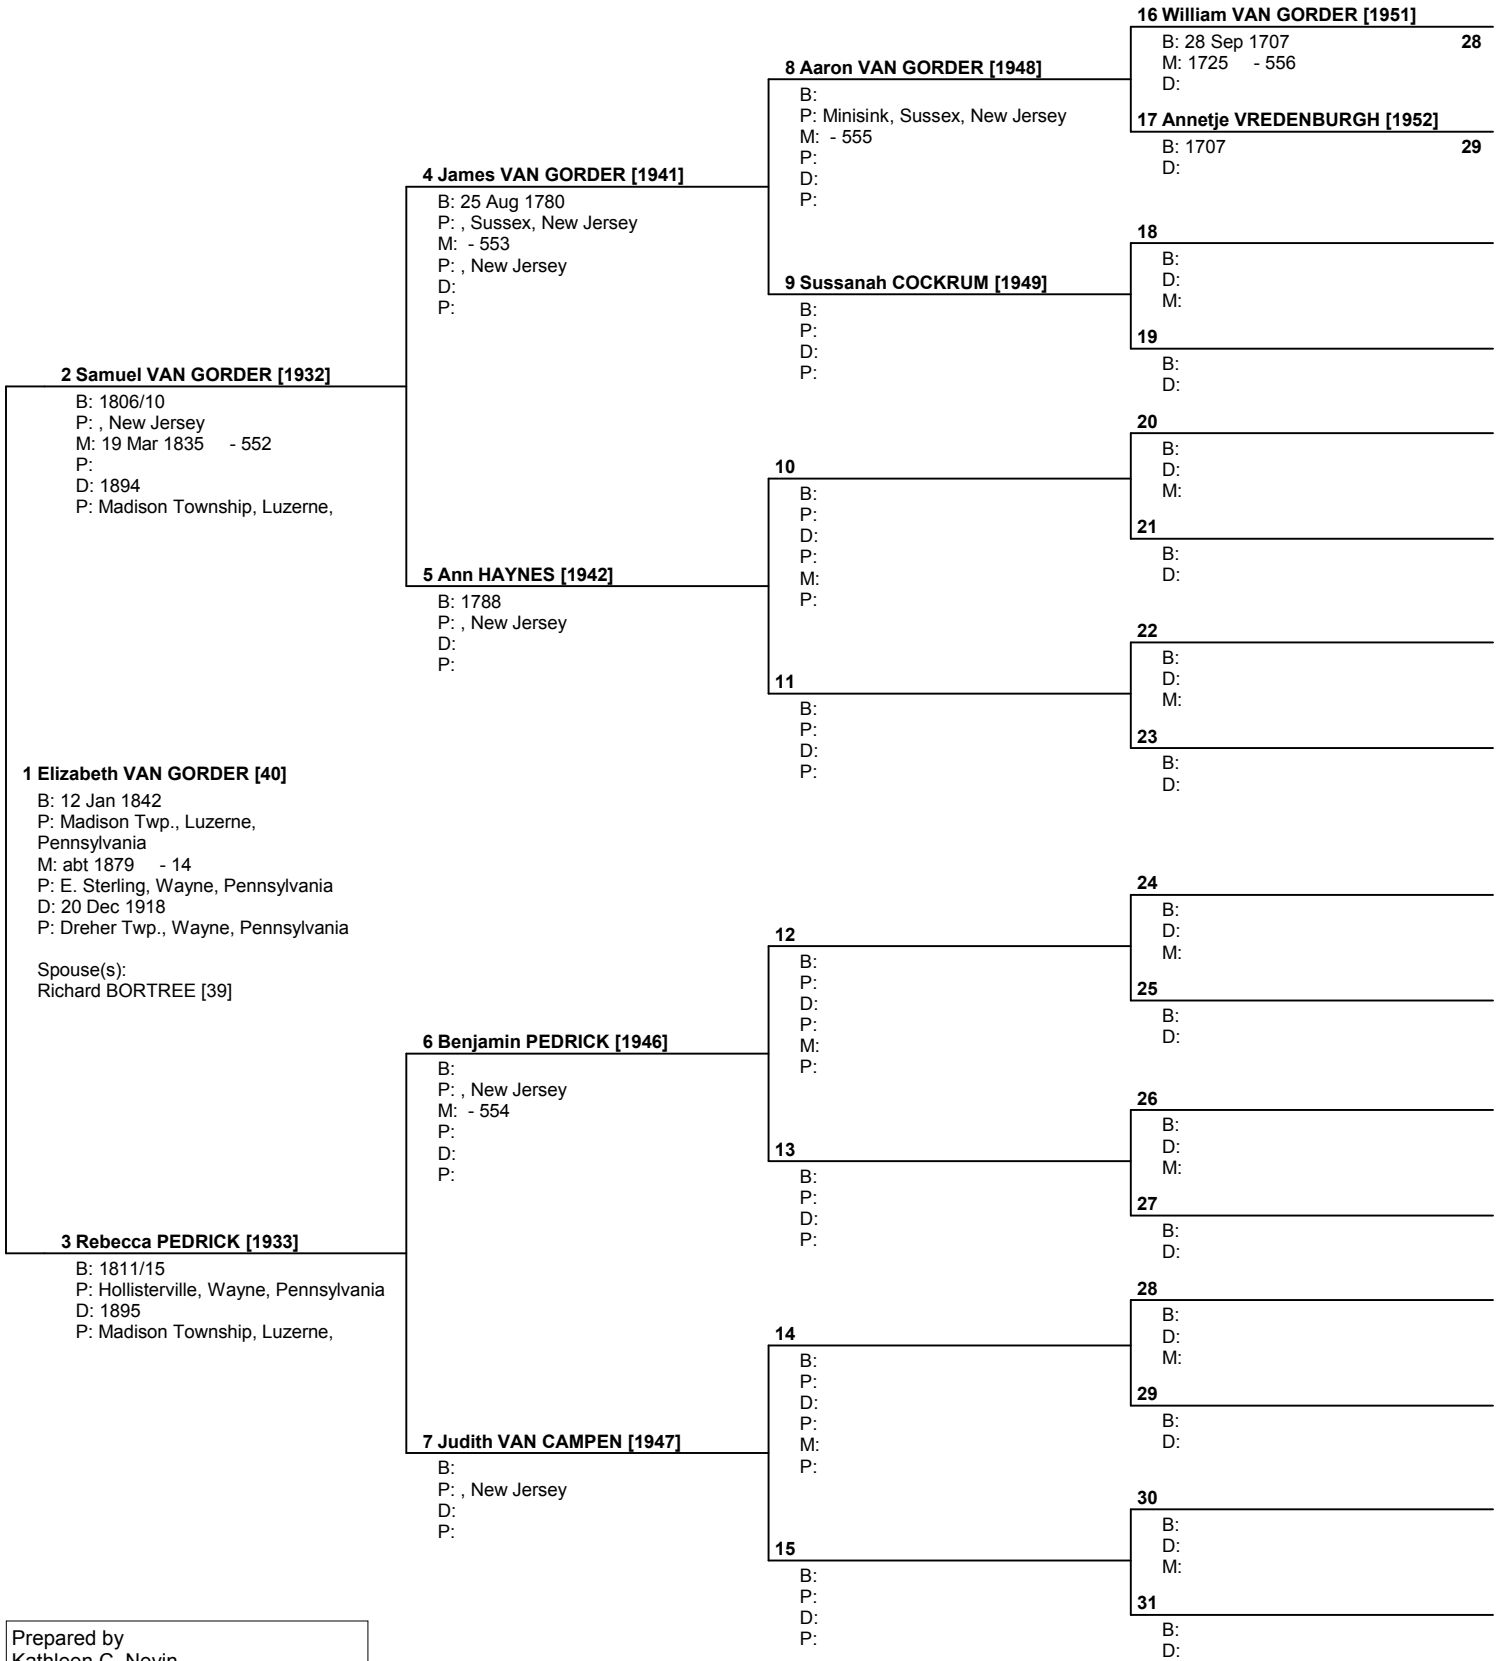

Pedigree Chart

Chart no. 9

No. 1 on this chart is the same as no. 23 on chart no. 1

Prepared by
Kathleen C. Nevin
8125 Gass Lane
Collinsville, IL 62234

USA

Telephone number 618-628-7066	Date prepared 22 Nov 2004