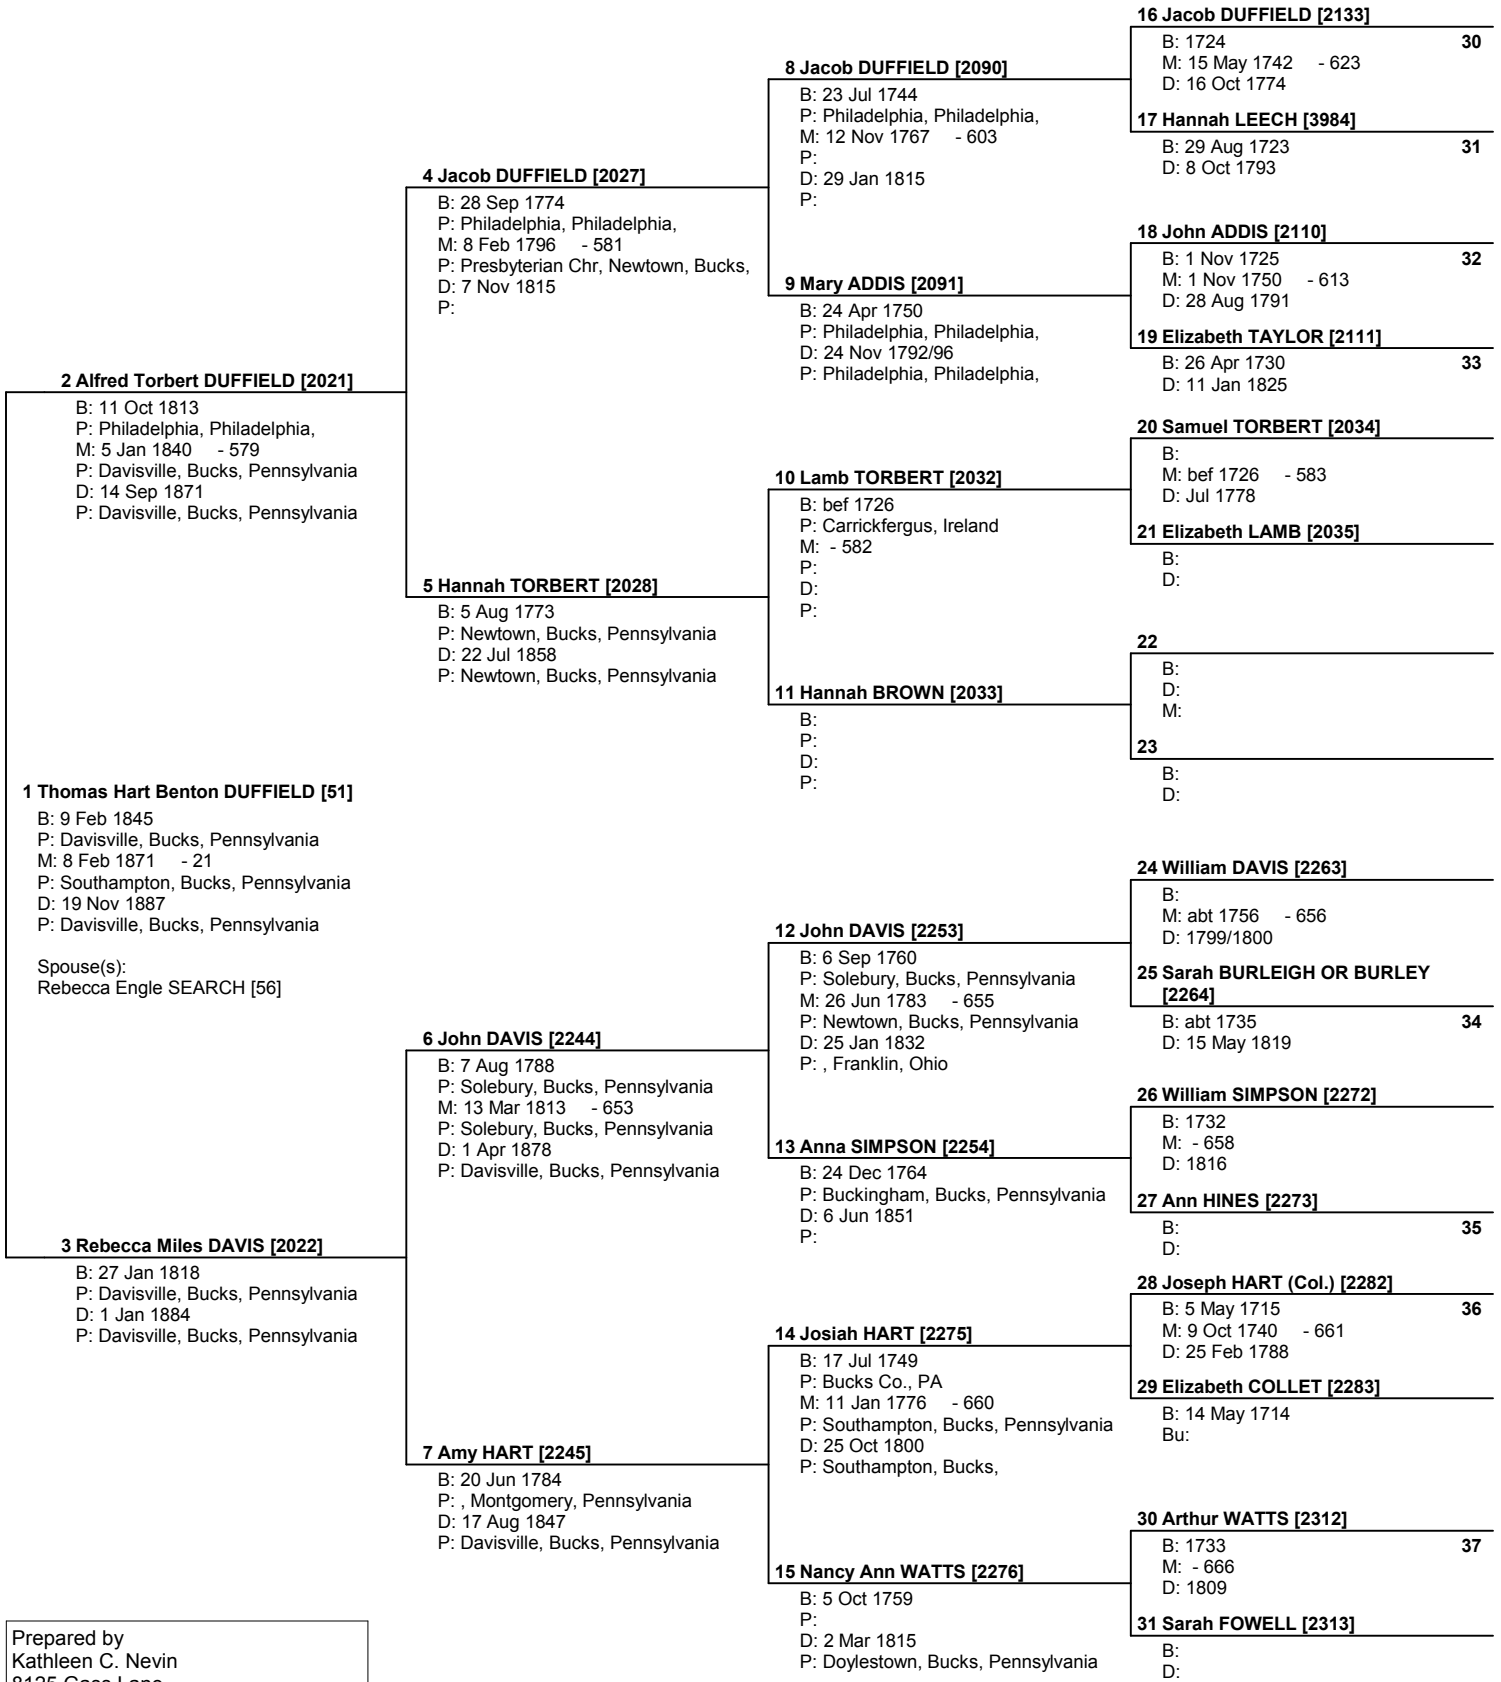

Pedigree Chart

Chart no. 10

No. 1 on this chart is the same as no. 24 on chart no. 1

Prepared by
Kathleen C. Nevin
8125 Gass Lane
Collinsville, IL 62234

USA

Telephone number 618-628-7066	Date prepared 22 Nov 2004