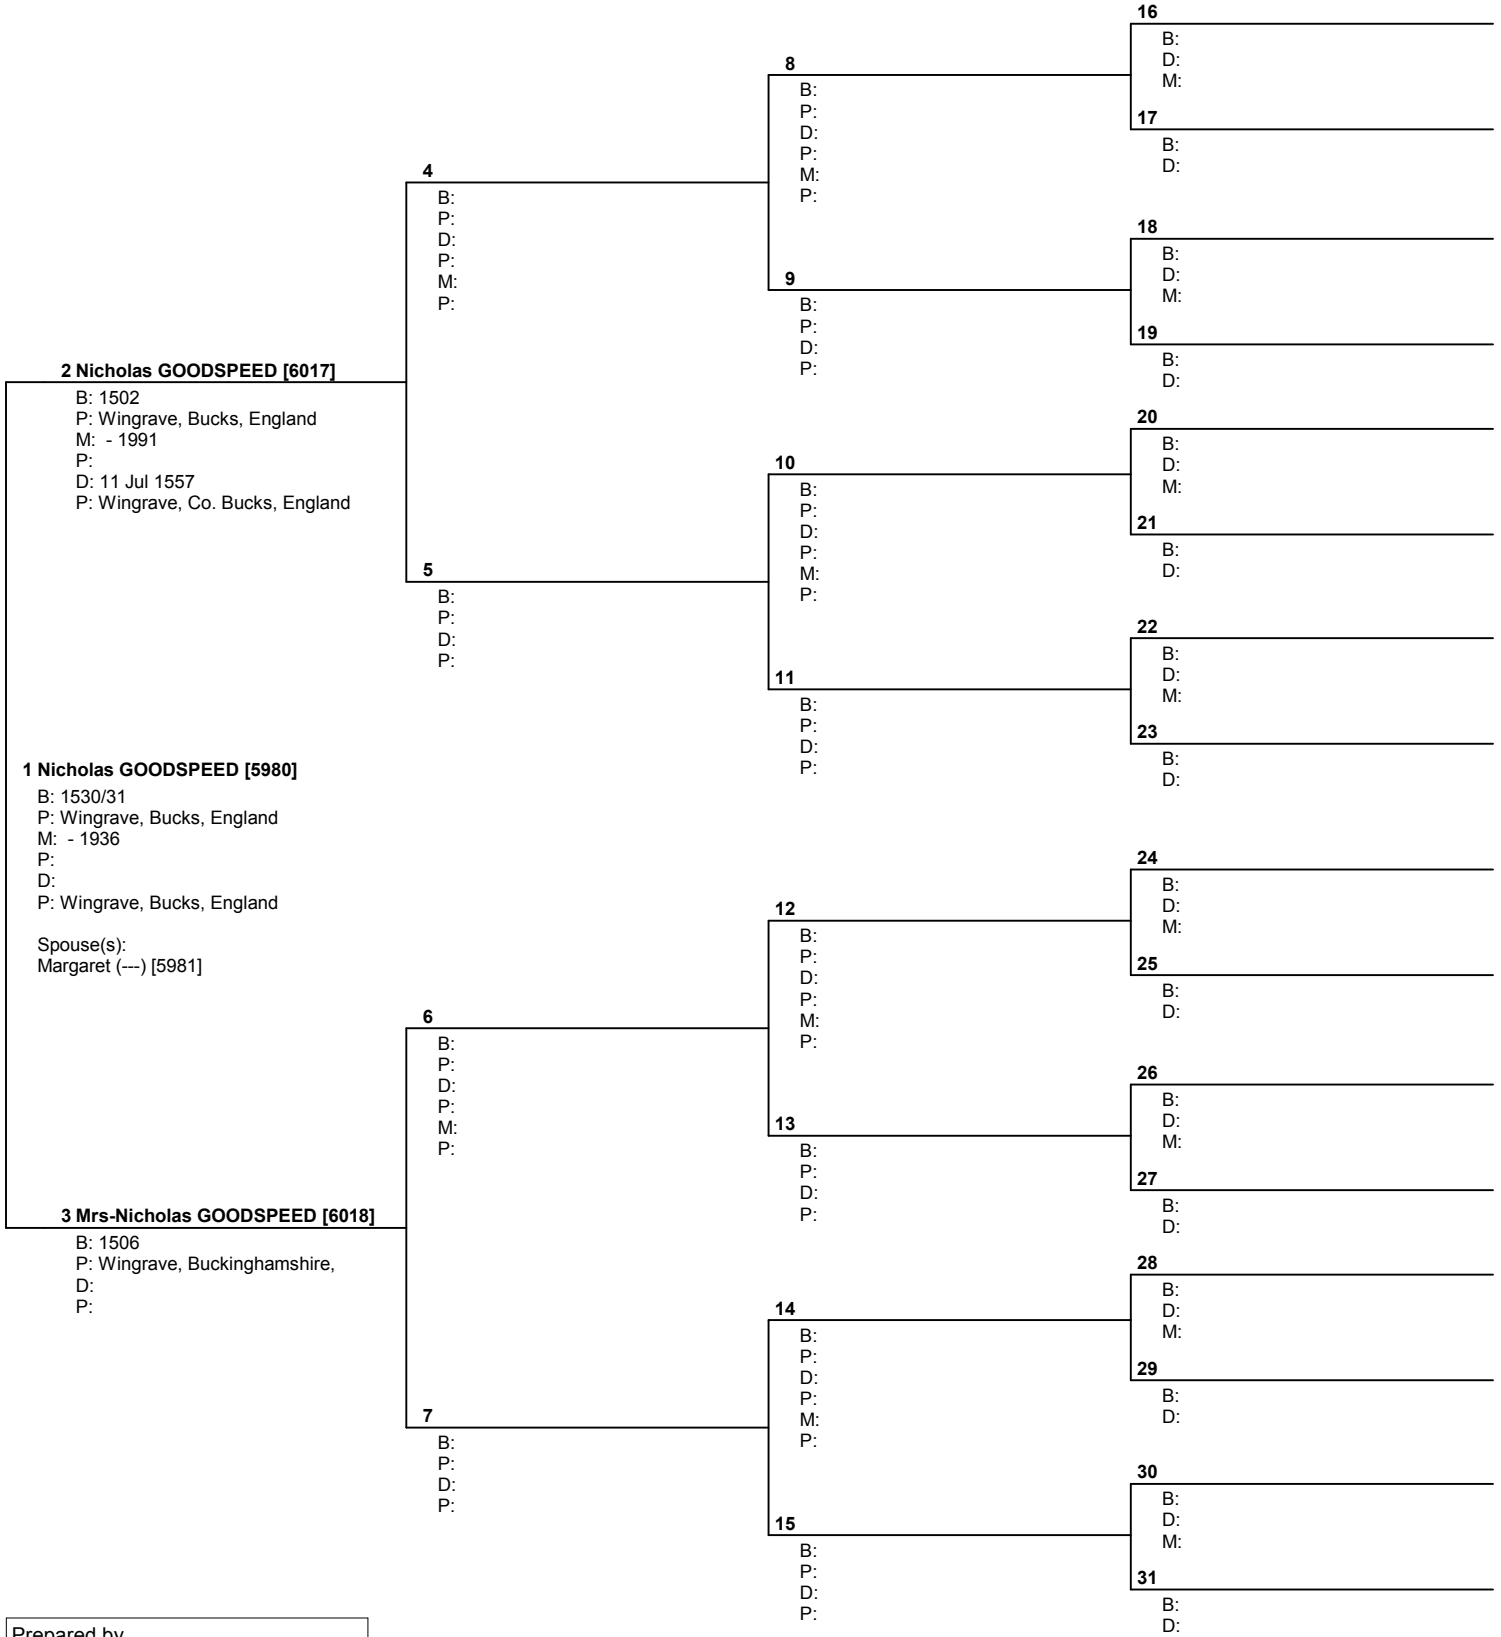

Pedigree Chart

No. 1 on this chart is the same as no. 22 on chart no. 21

Prepared by
Kathleen C. Nevin
8125 Gass Lane
Collinsville, IL 62234

USA

Telephone number 618-628-7066	Date prepared 22 Nov 2004