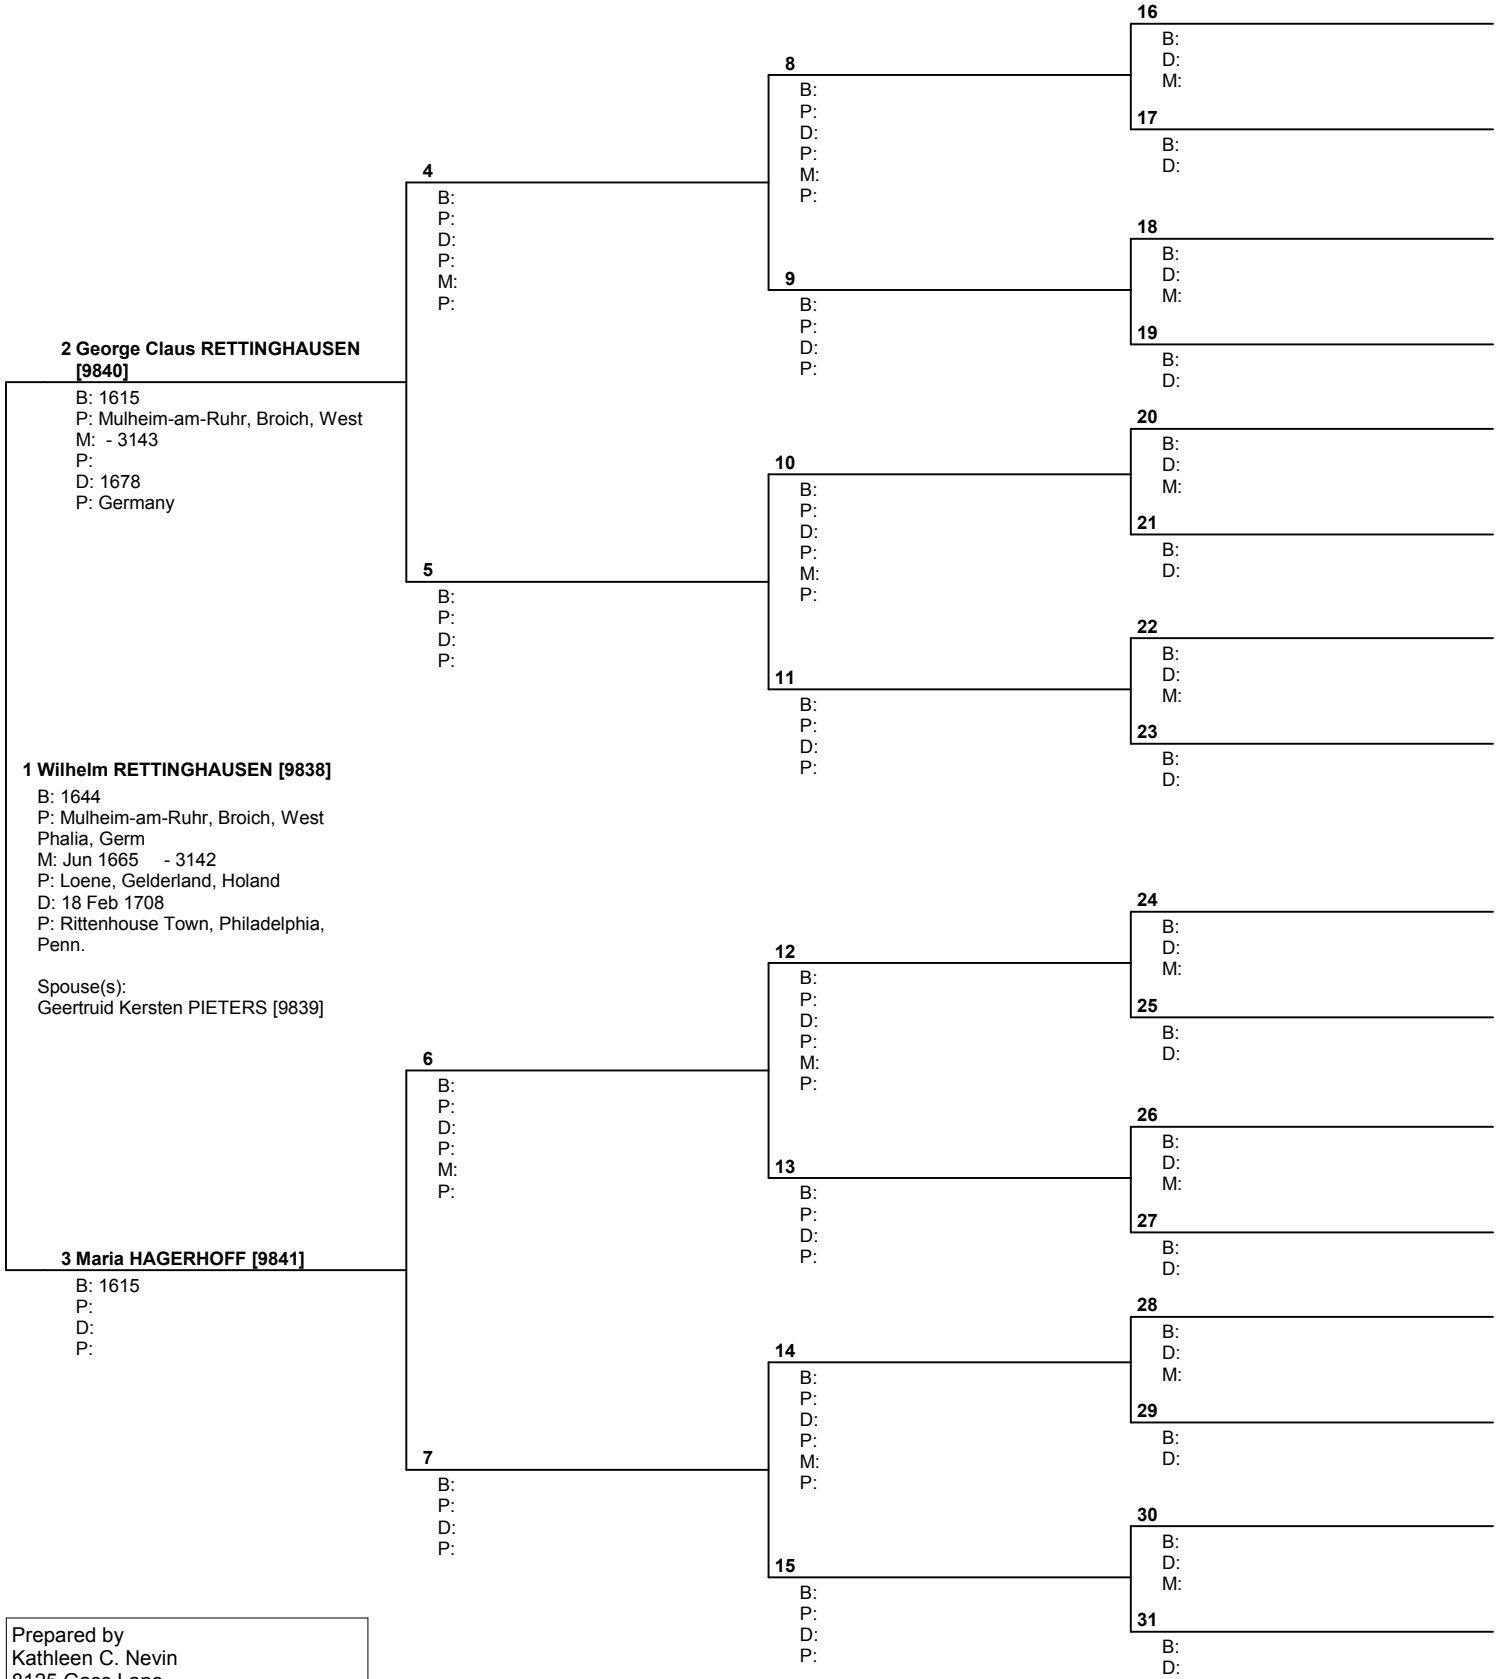

Pedigree Chart

No. 1 on this chart is the same as no. 24 on chart no. 38

Prepared by
Kathleen C. Nevin
8125 Gass Lane
Collinsville, IL 62234

USA

Telephone number 618-628-7066	Date prepared 22 Nov 2004