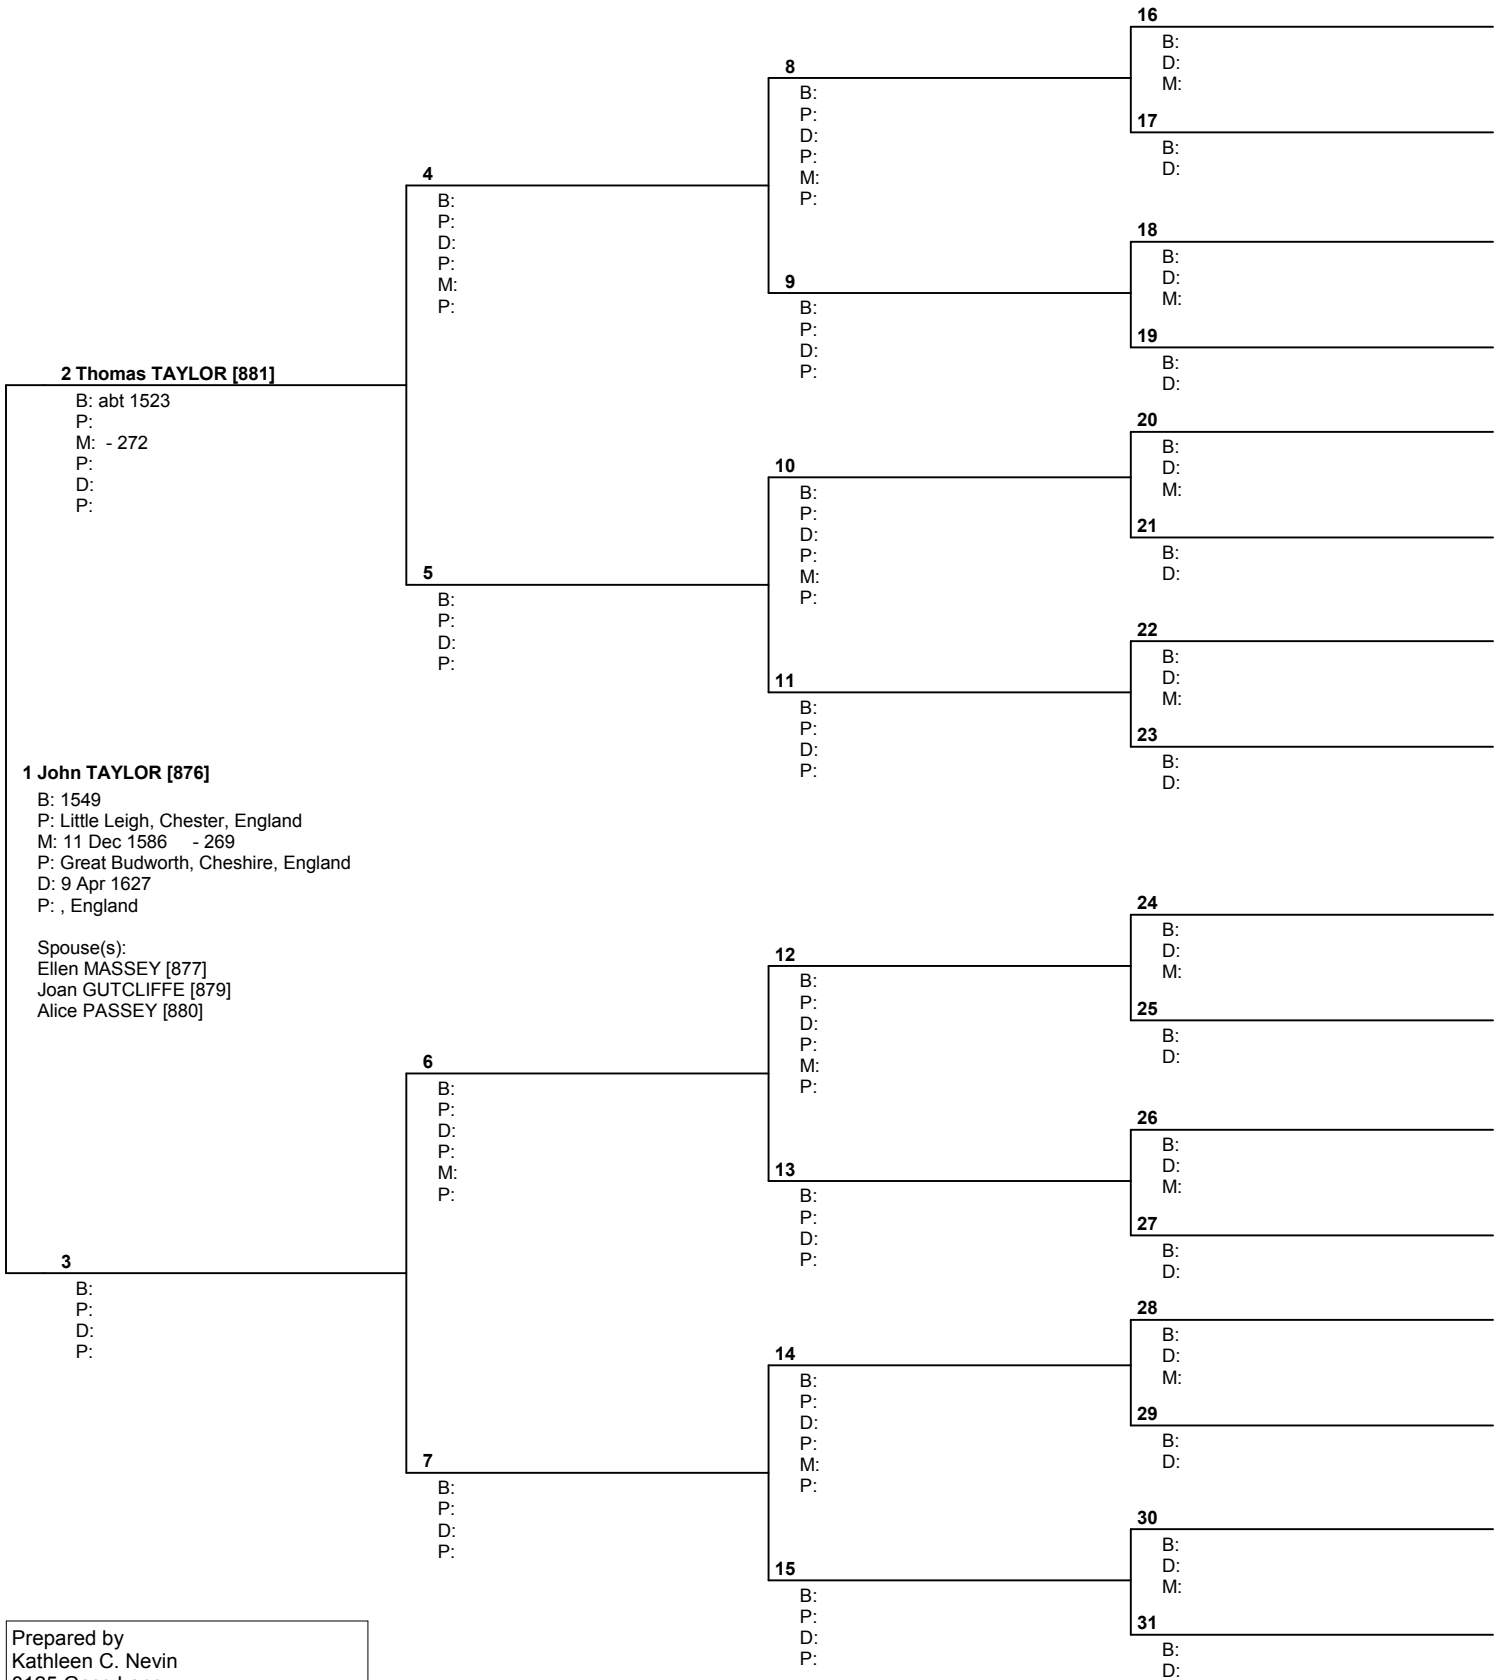

Pedigree Chart

No. 1 on this chart is the same as no. 24 on chart no. 44

Prepared by
Kathleen C. Nevin
8125 Gass Lane
Collinsville, IL 62234

USA

Telephone number 618-628-7066	Date prepared 22 Nov 2004