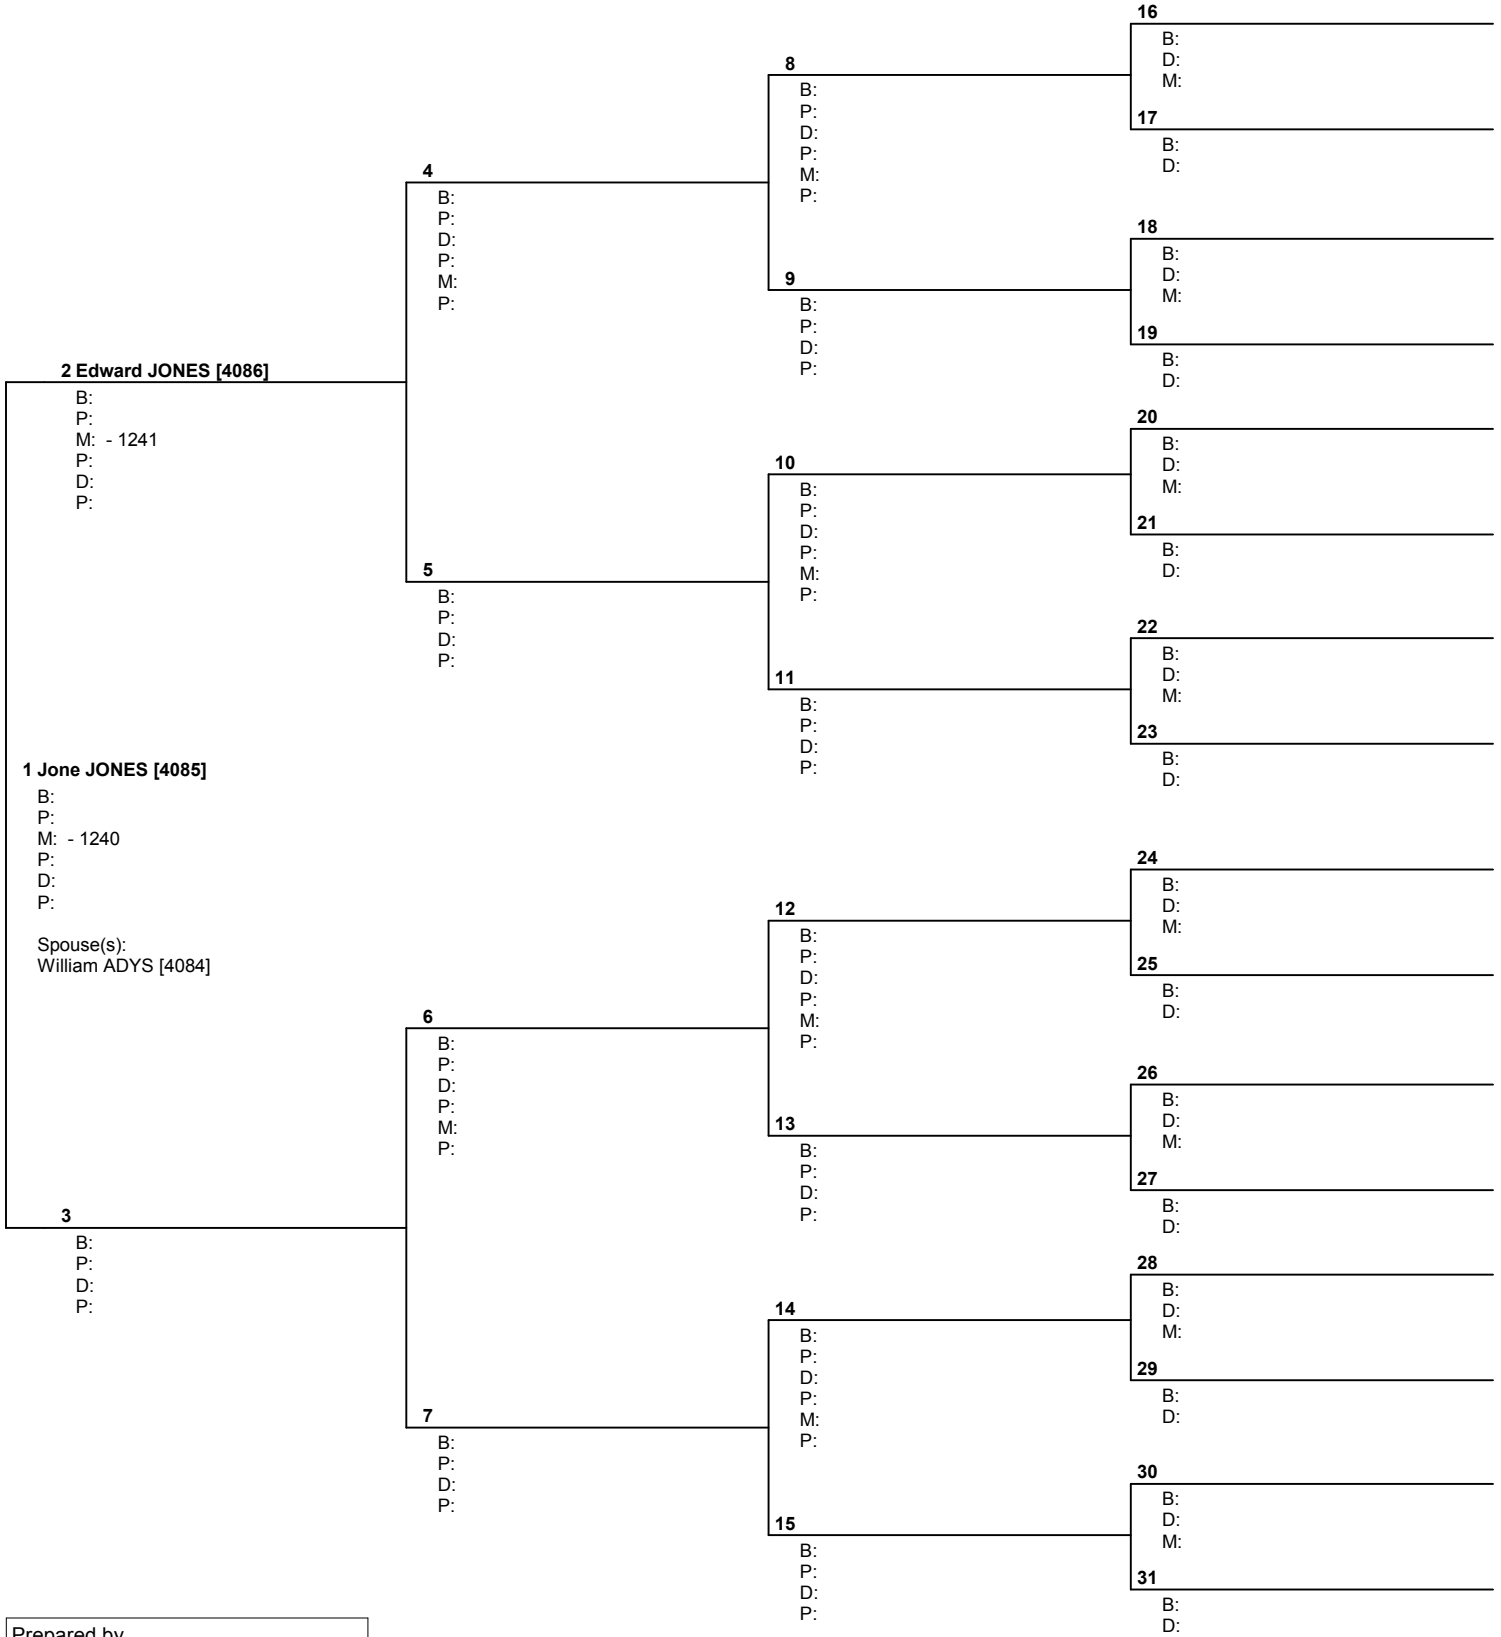

Pedigree Chart

No. 1 on this chart is the same as no. 17 on chart no. 32

Prepared by
Kathleen C. Nevin
8125 Gass Lane
Collinsville, IL 62234

USA

Telephone number 618-628-7066	Date prepared 22 Nov 2004