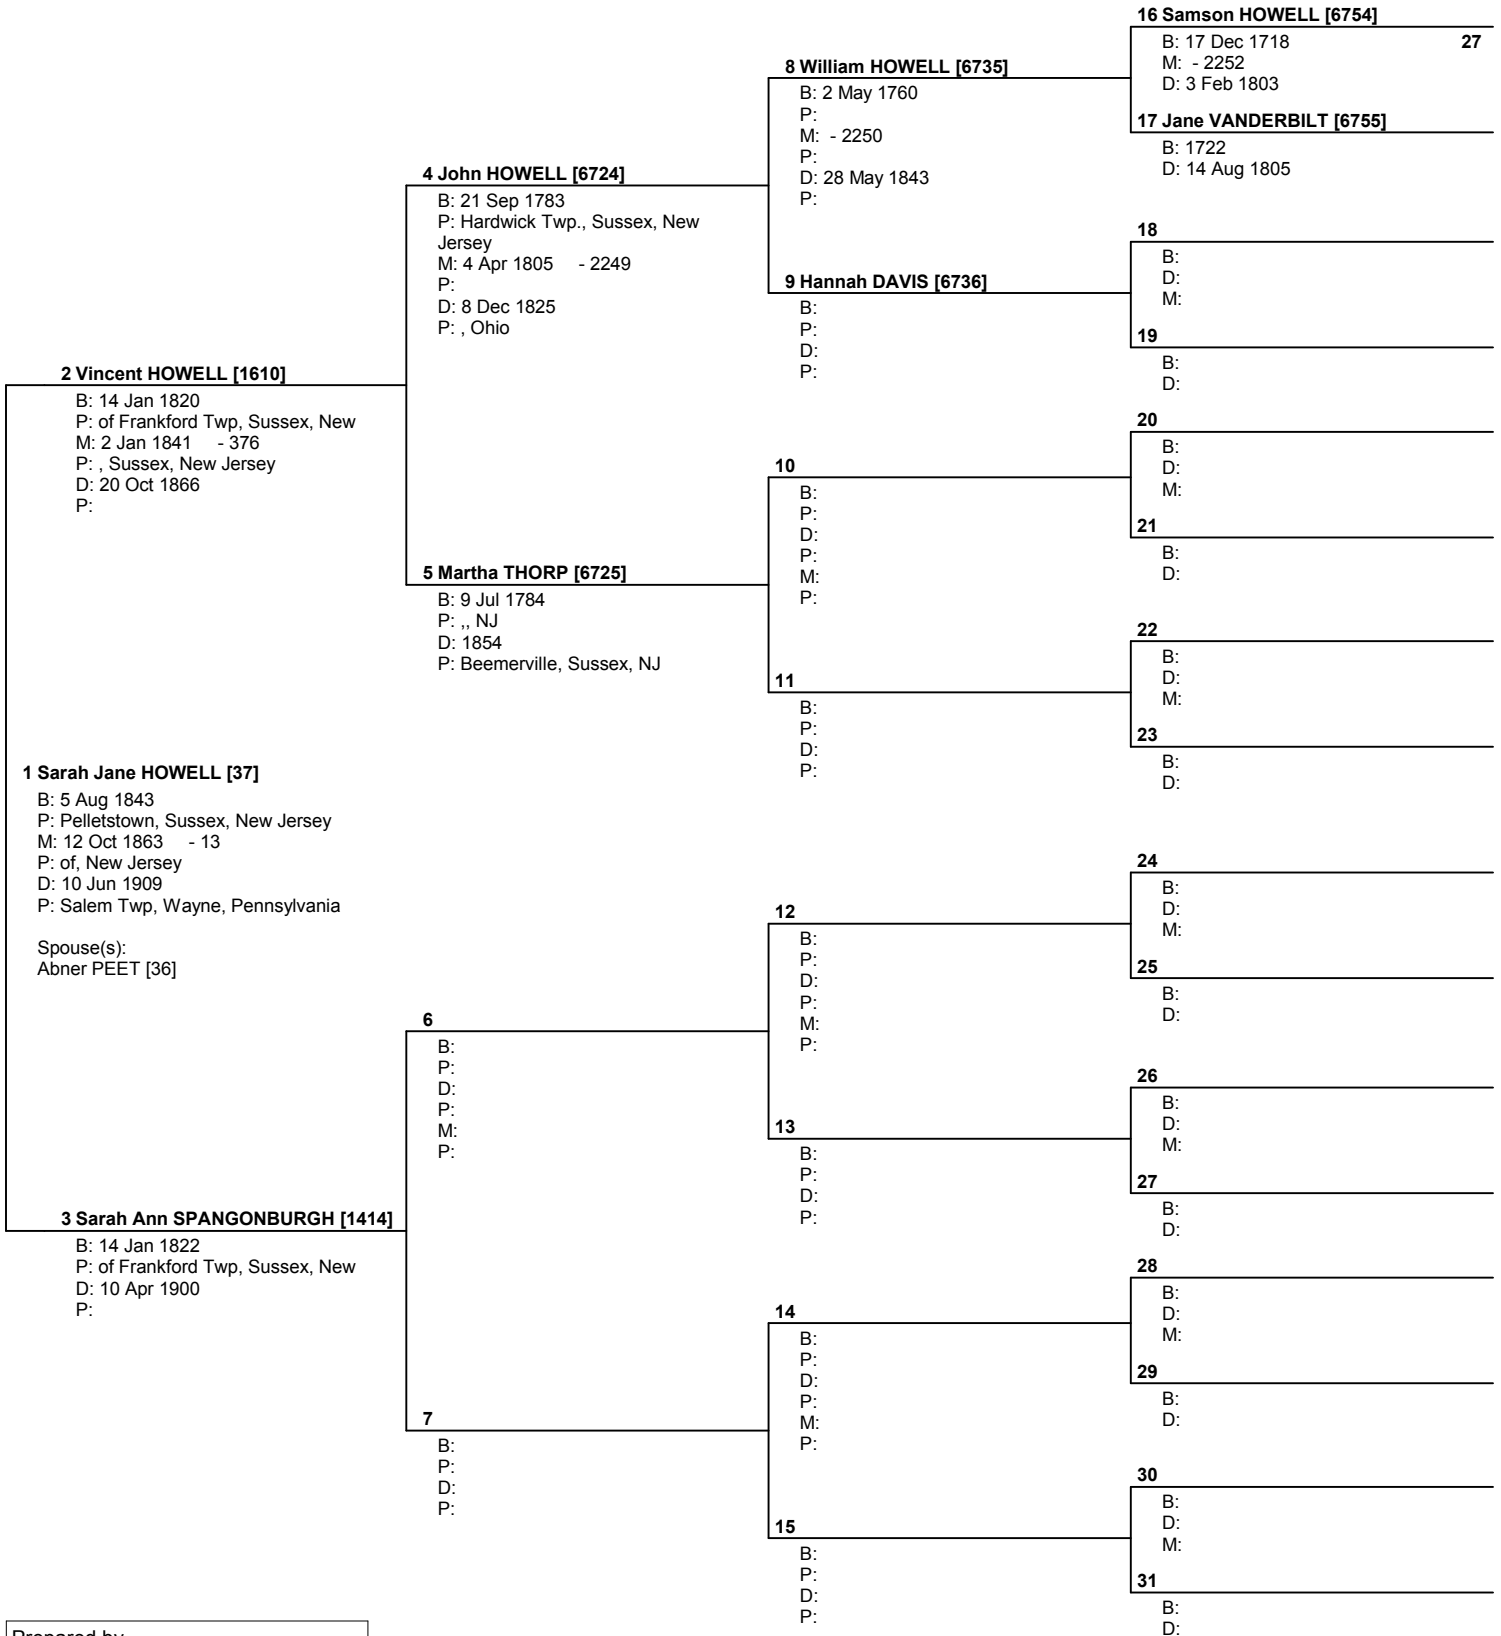

Pedigree Chart

No. 1 on this chart is the same as no. 21 on chart no. 1

Prepared by
Kathleen C. Nevin
8125 Gass Lane
Collinsville, IL 62234

USA

Telephone number 618-628-7066	Date prepared 22 Nov 2004