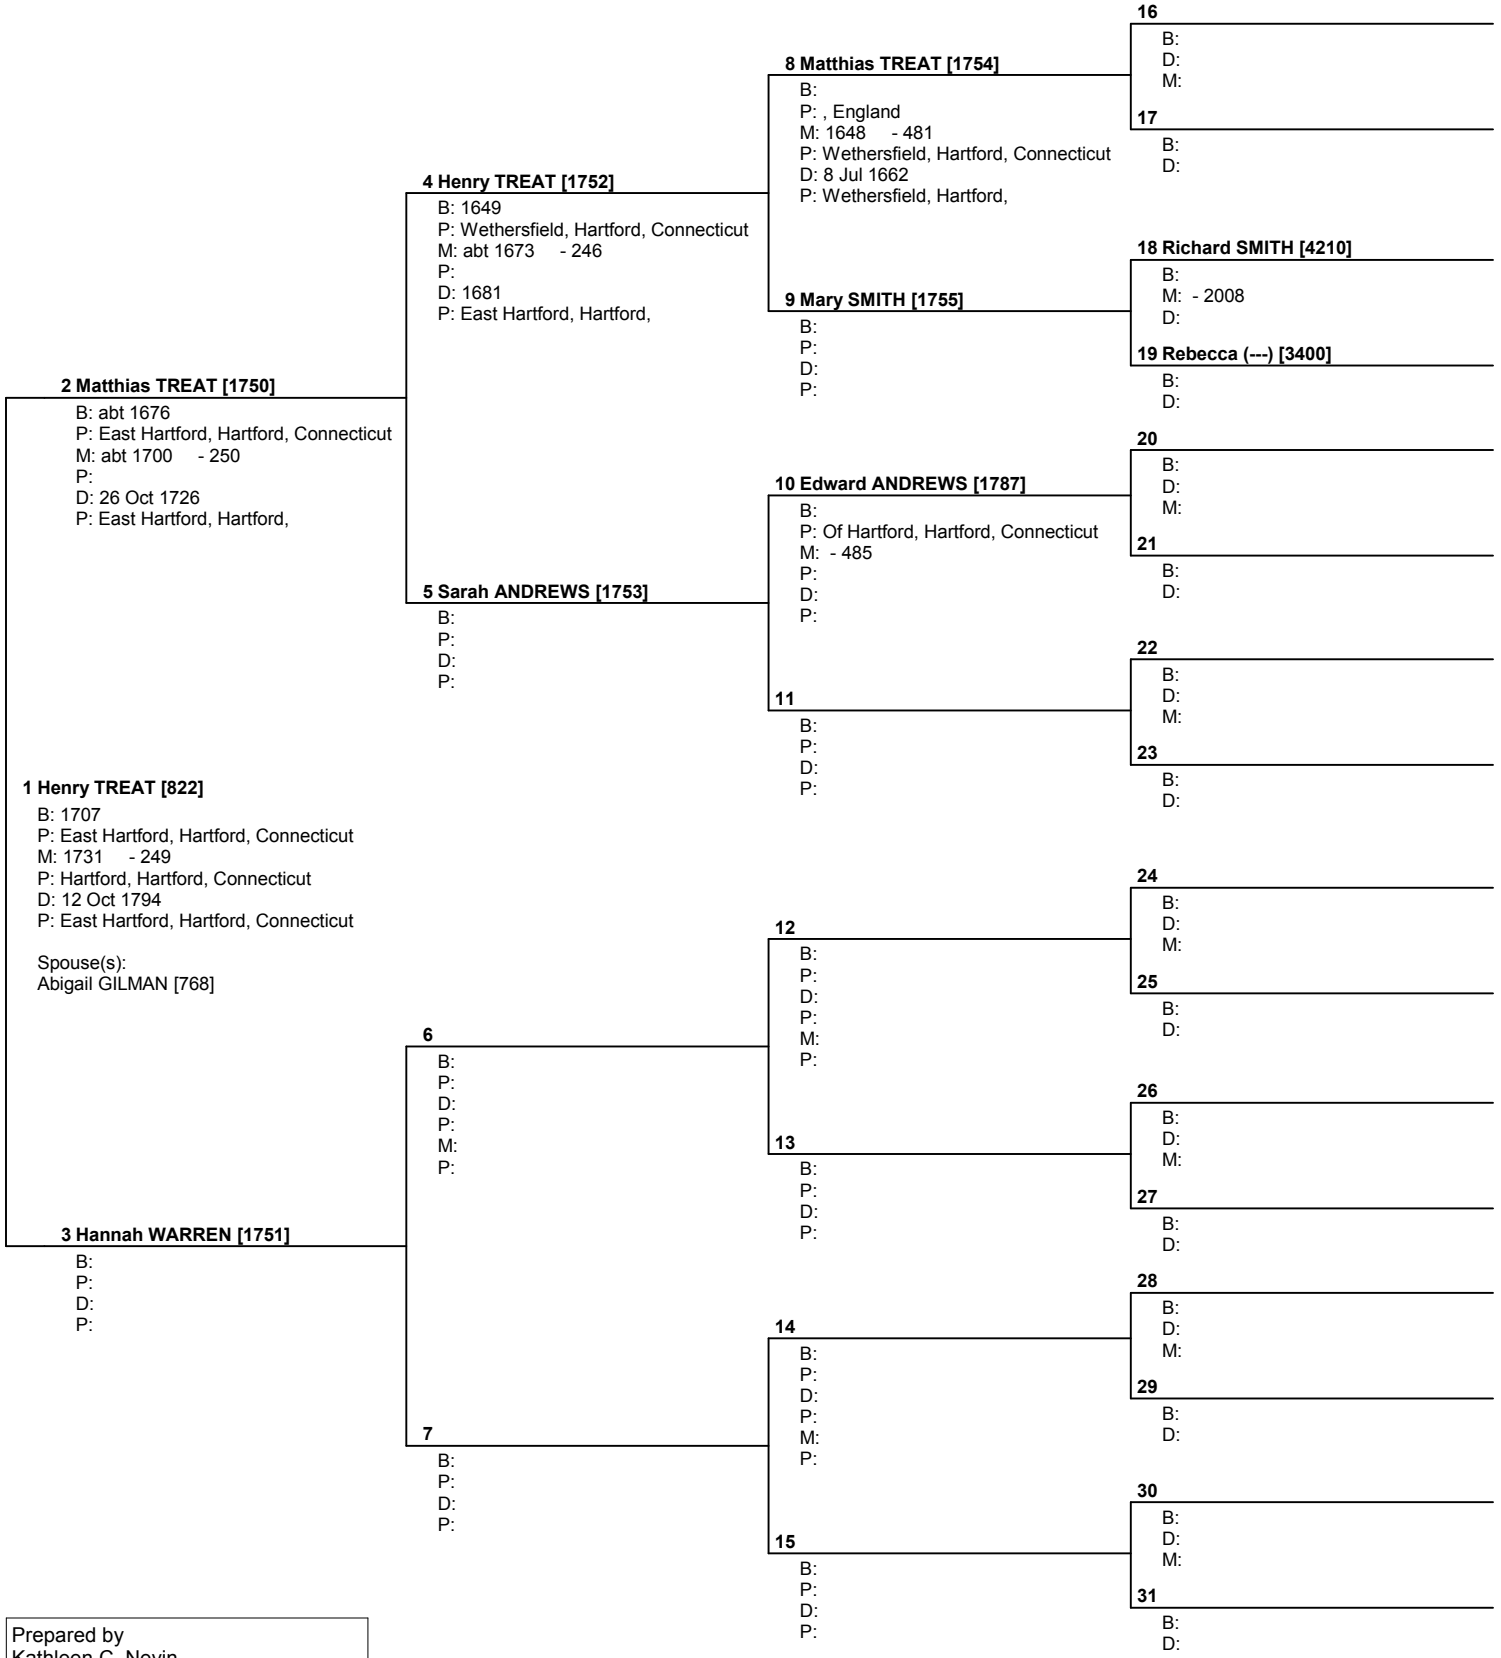

Pedigree Chart

No. 1 on this chart is the same as no. 28 on chart no. 6

Prepared by
Kathleen C. Nevin
8125 Gass Lane
Collinsville, IL 62234

USA

Telephone number 618-628-7066	Date prepared 22 Nov 2004