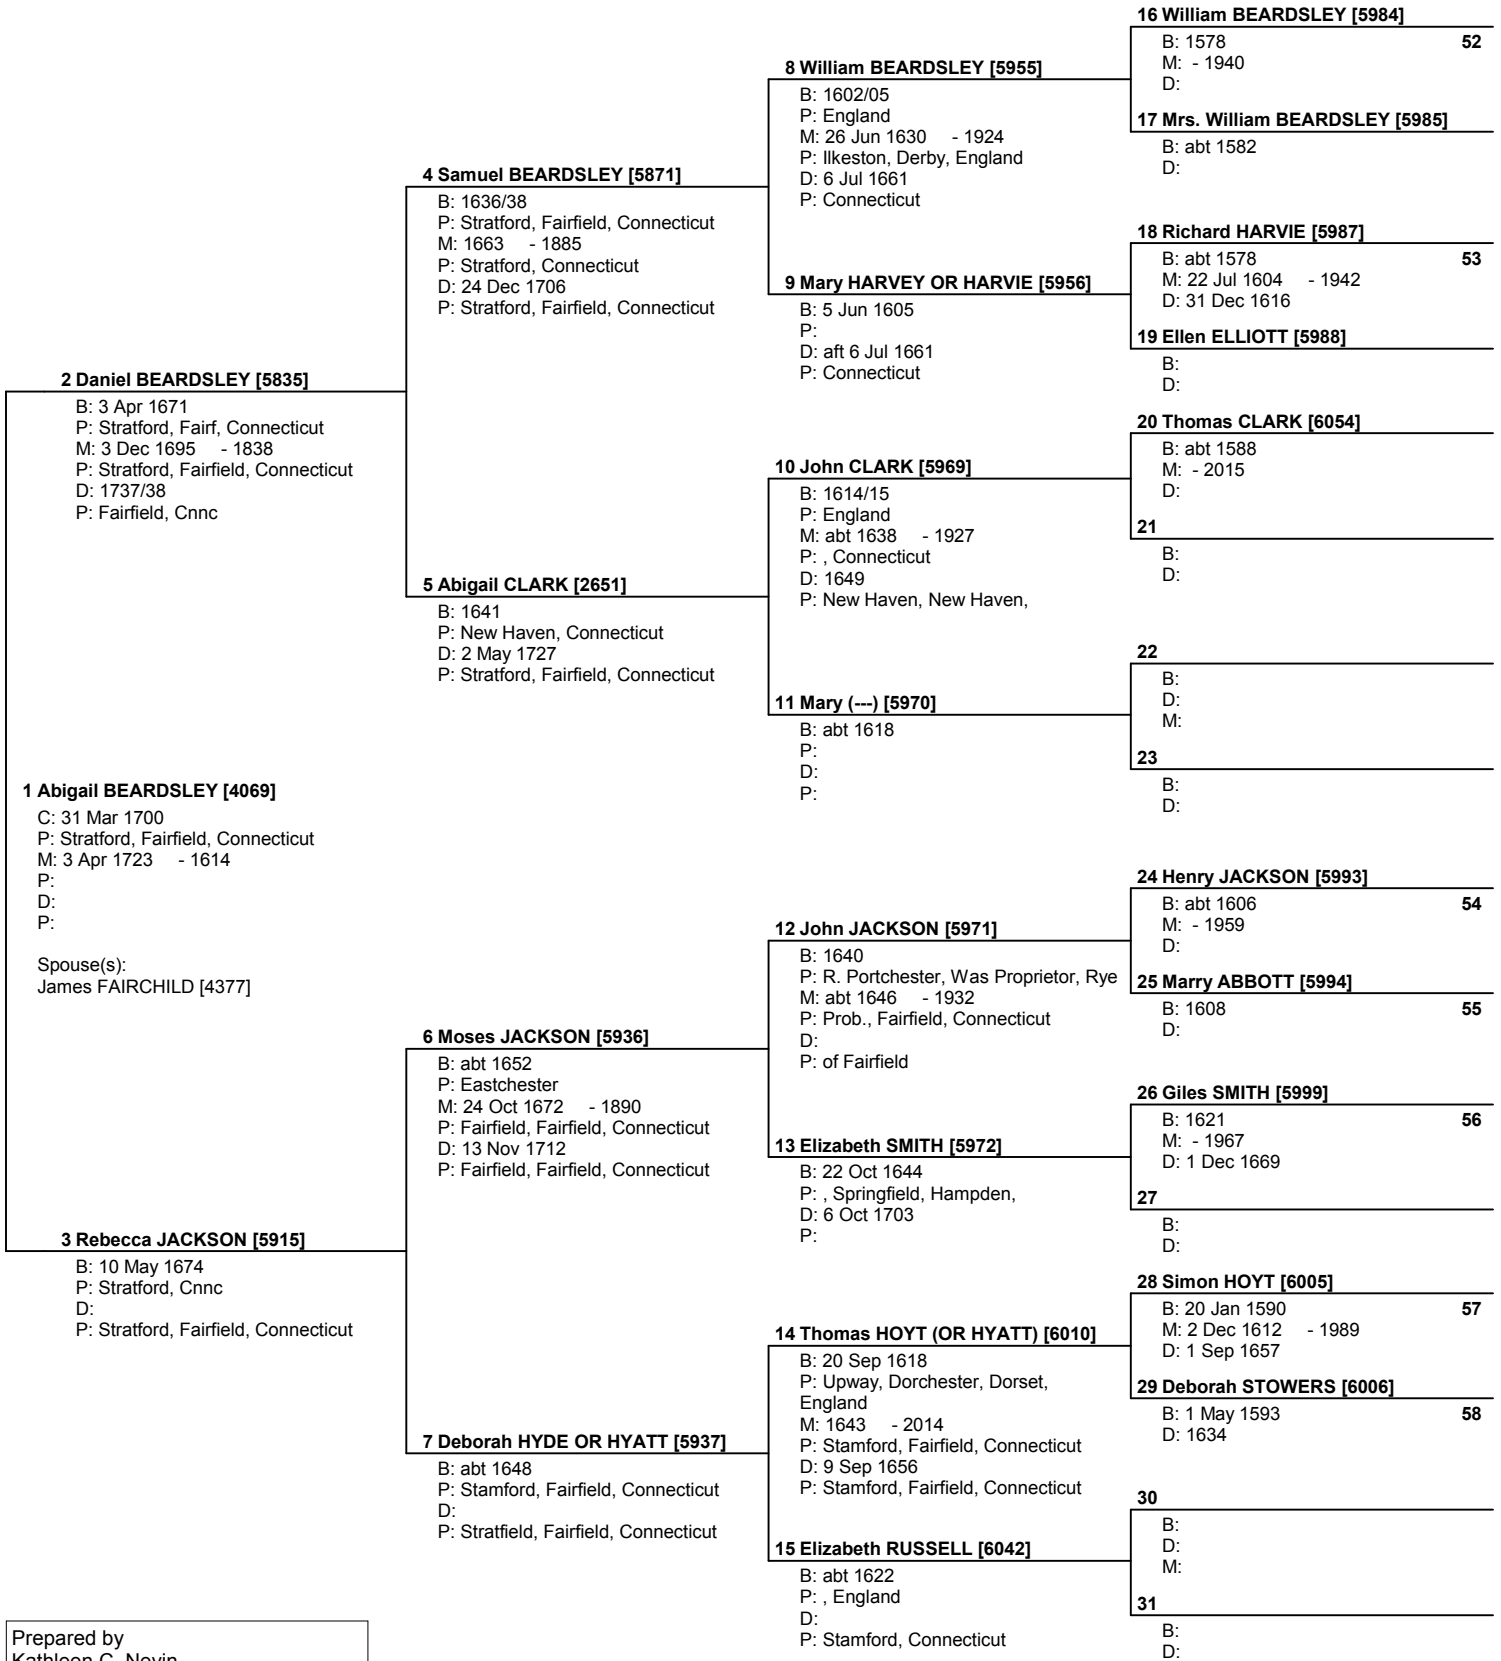

Pedigree Chart

No. 1 on this chart is the same as no. 19 on chart no. 6

Prepared by
Kathleen C. Nevin
8125 Gass Lane
Collinsville, IL 62234

USA

Telephone number 618-628-7066	Date prepared 22 Nov 2004