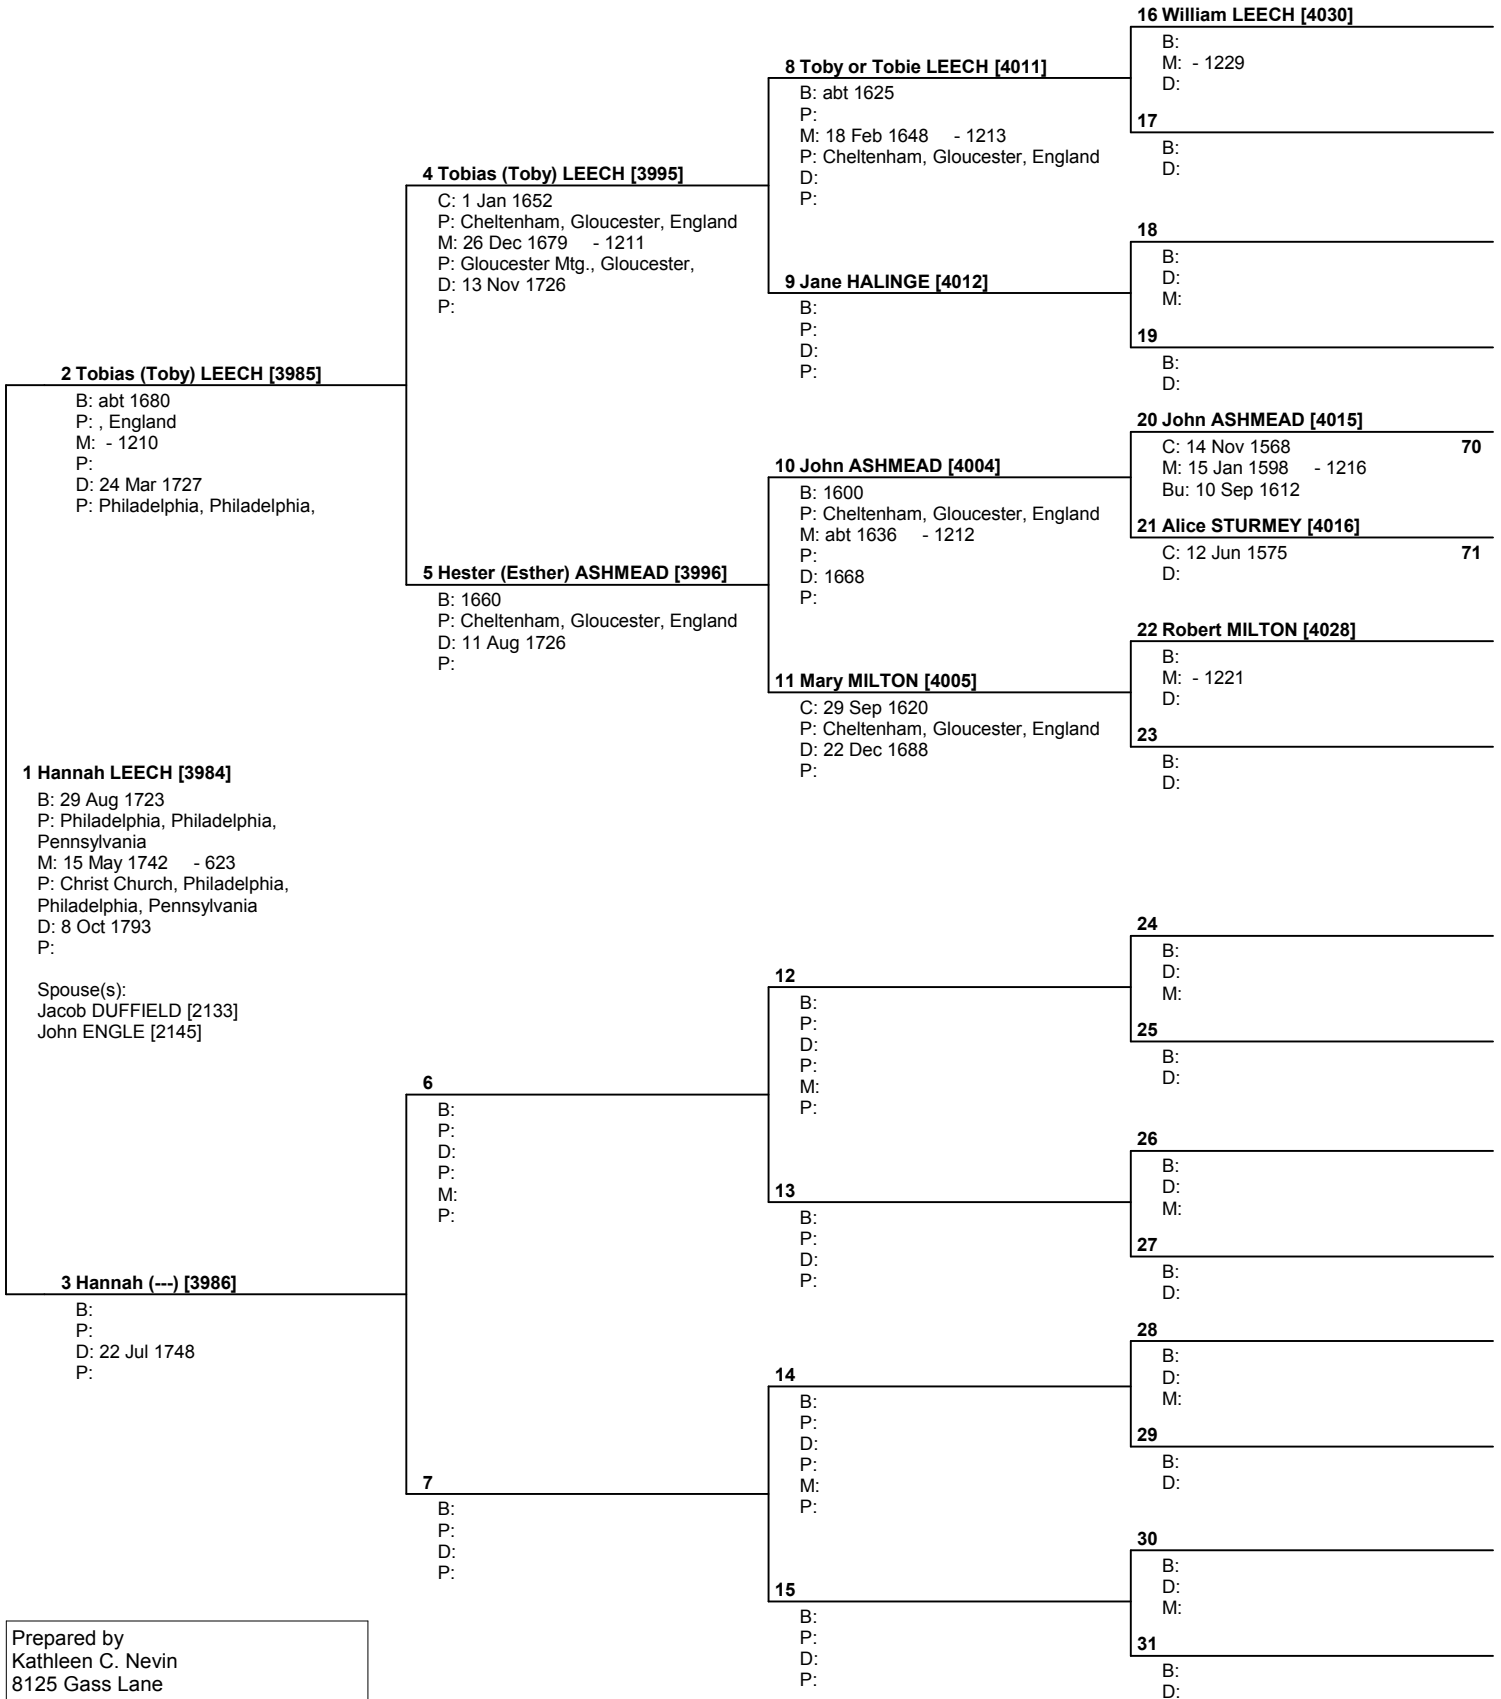

Pedigree Chart

No. 1 on this chart is the same as no. 17 on chart no. 10

Prepared by
Kathleen C. Nevin
8125 Gass Lane
Collinsville, IL 62234

USA

Telephone number 618-628-7066	Date prepared 22 Nov 2004