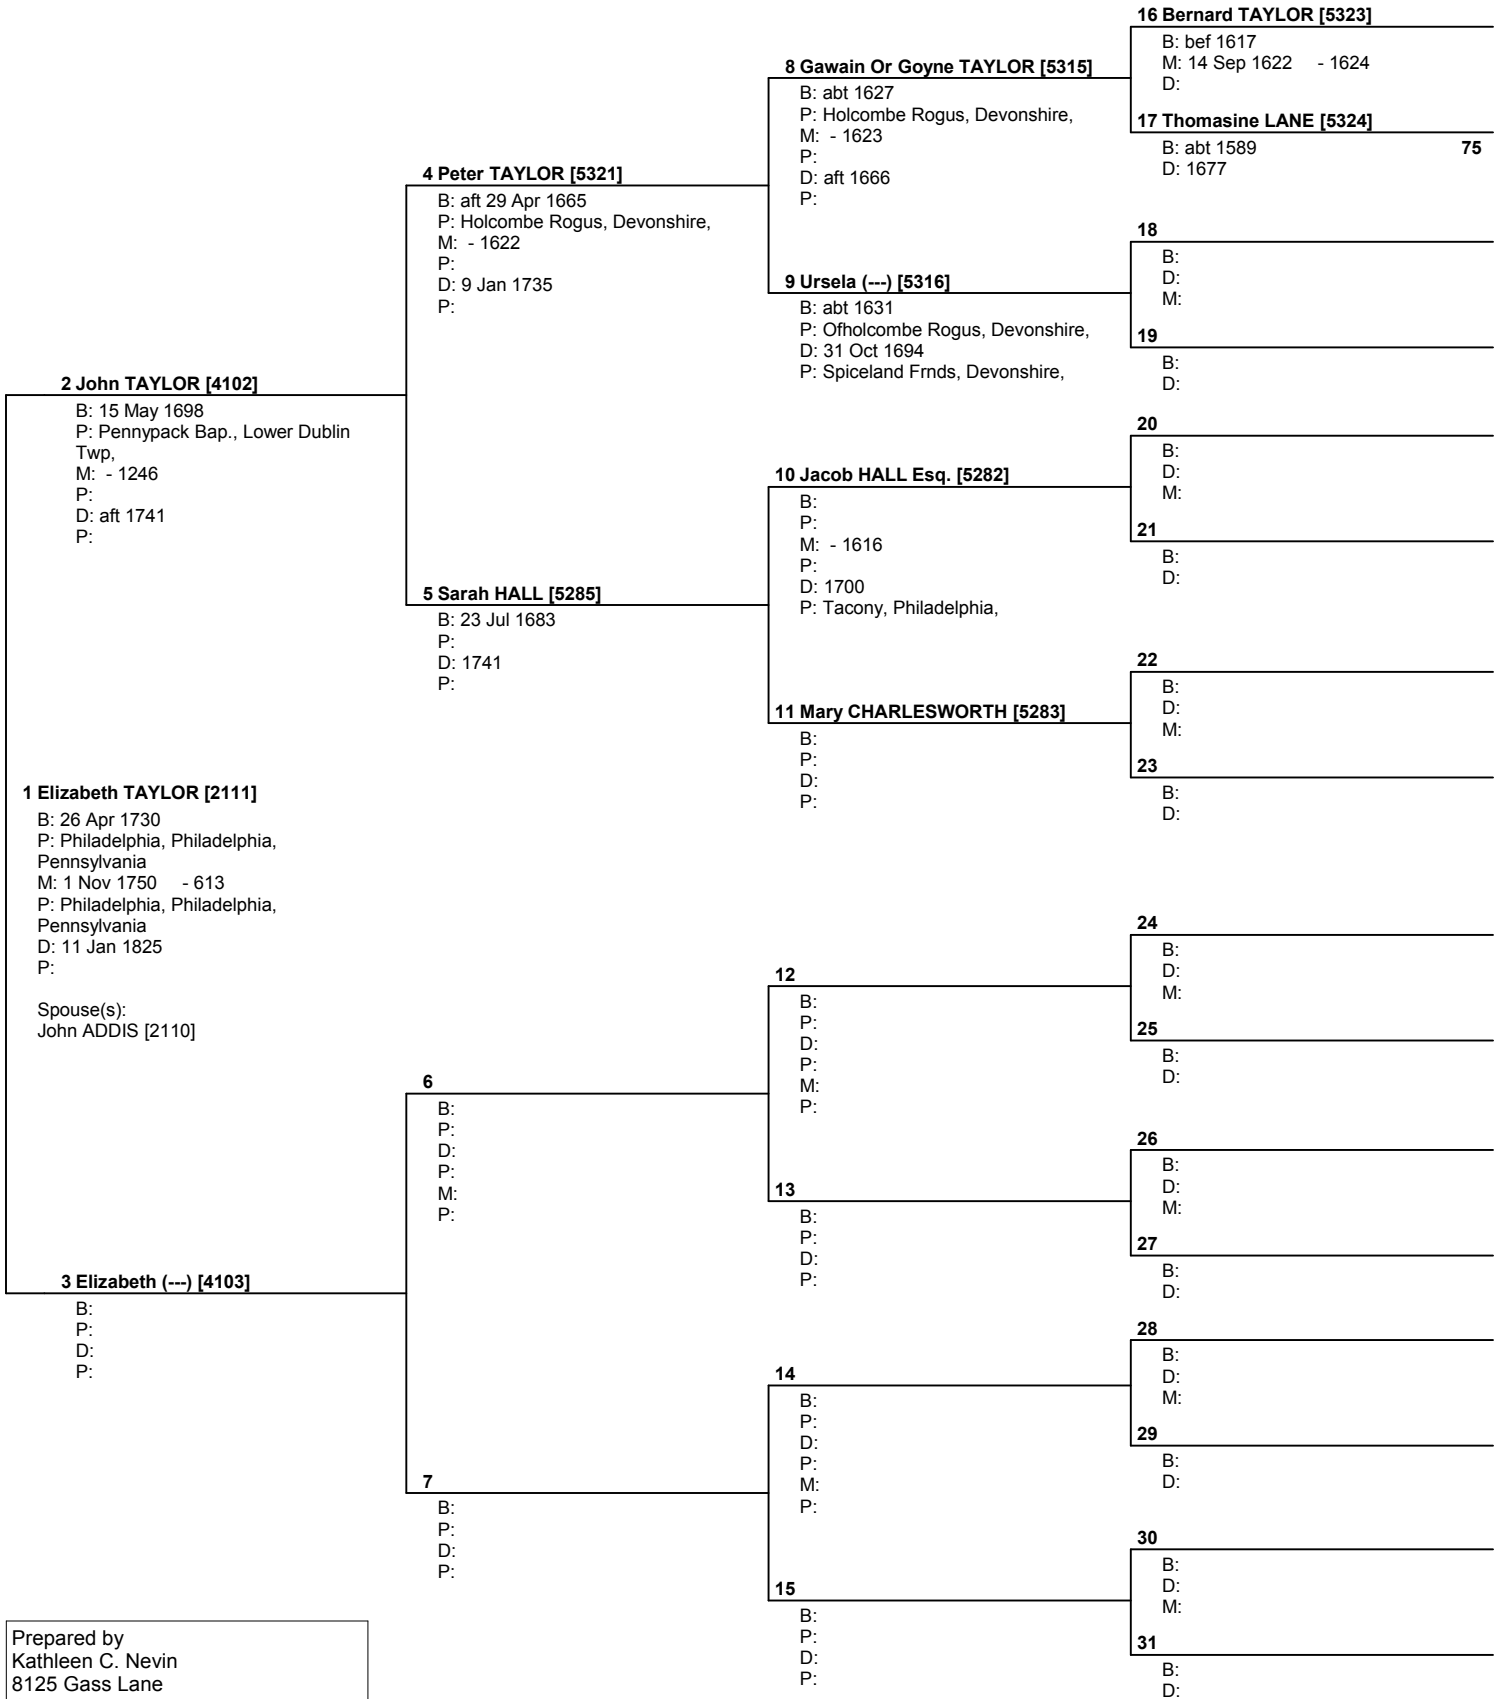

Pedigree Chart

No. 1 on this chart is the same as no. 19 on chart no. 10

Prepared by
Kathleen C. Nevin
8125 Gass Lane
Collinsville, IL 62234

USA

Telephone number 618-628-7066	Date prepared 22 Nov 2004