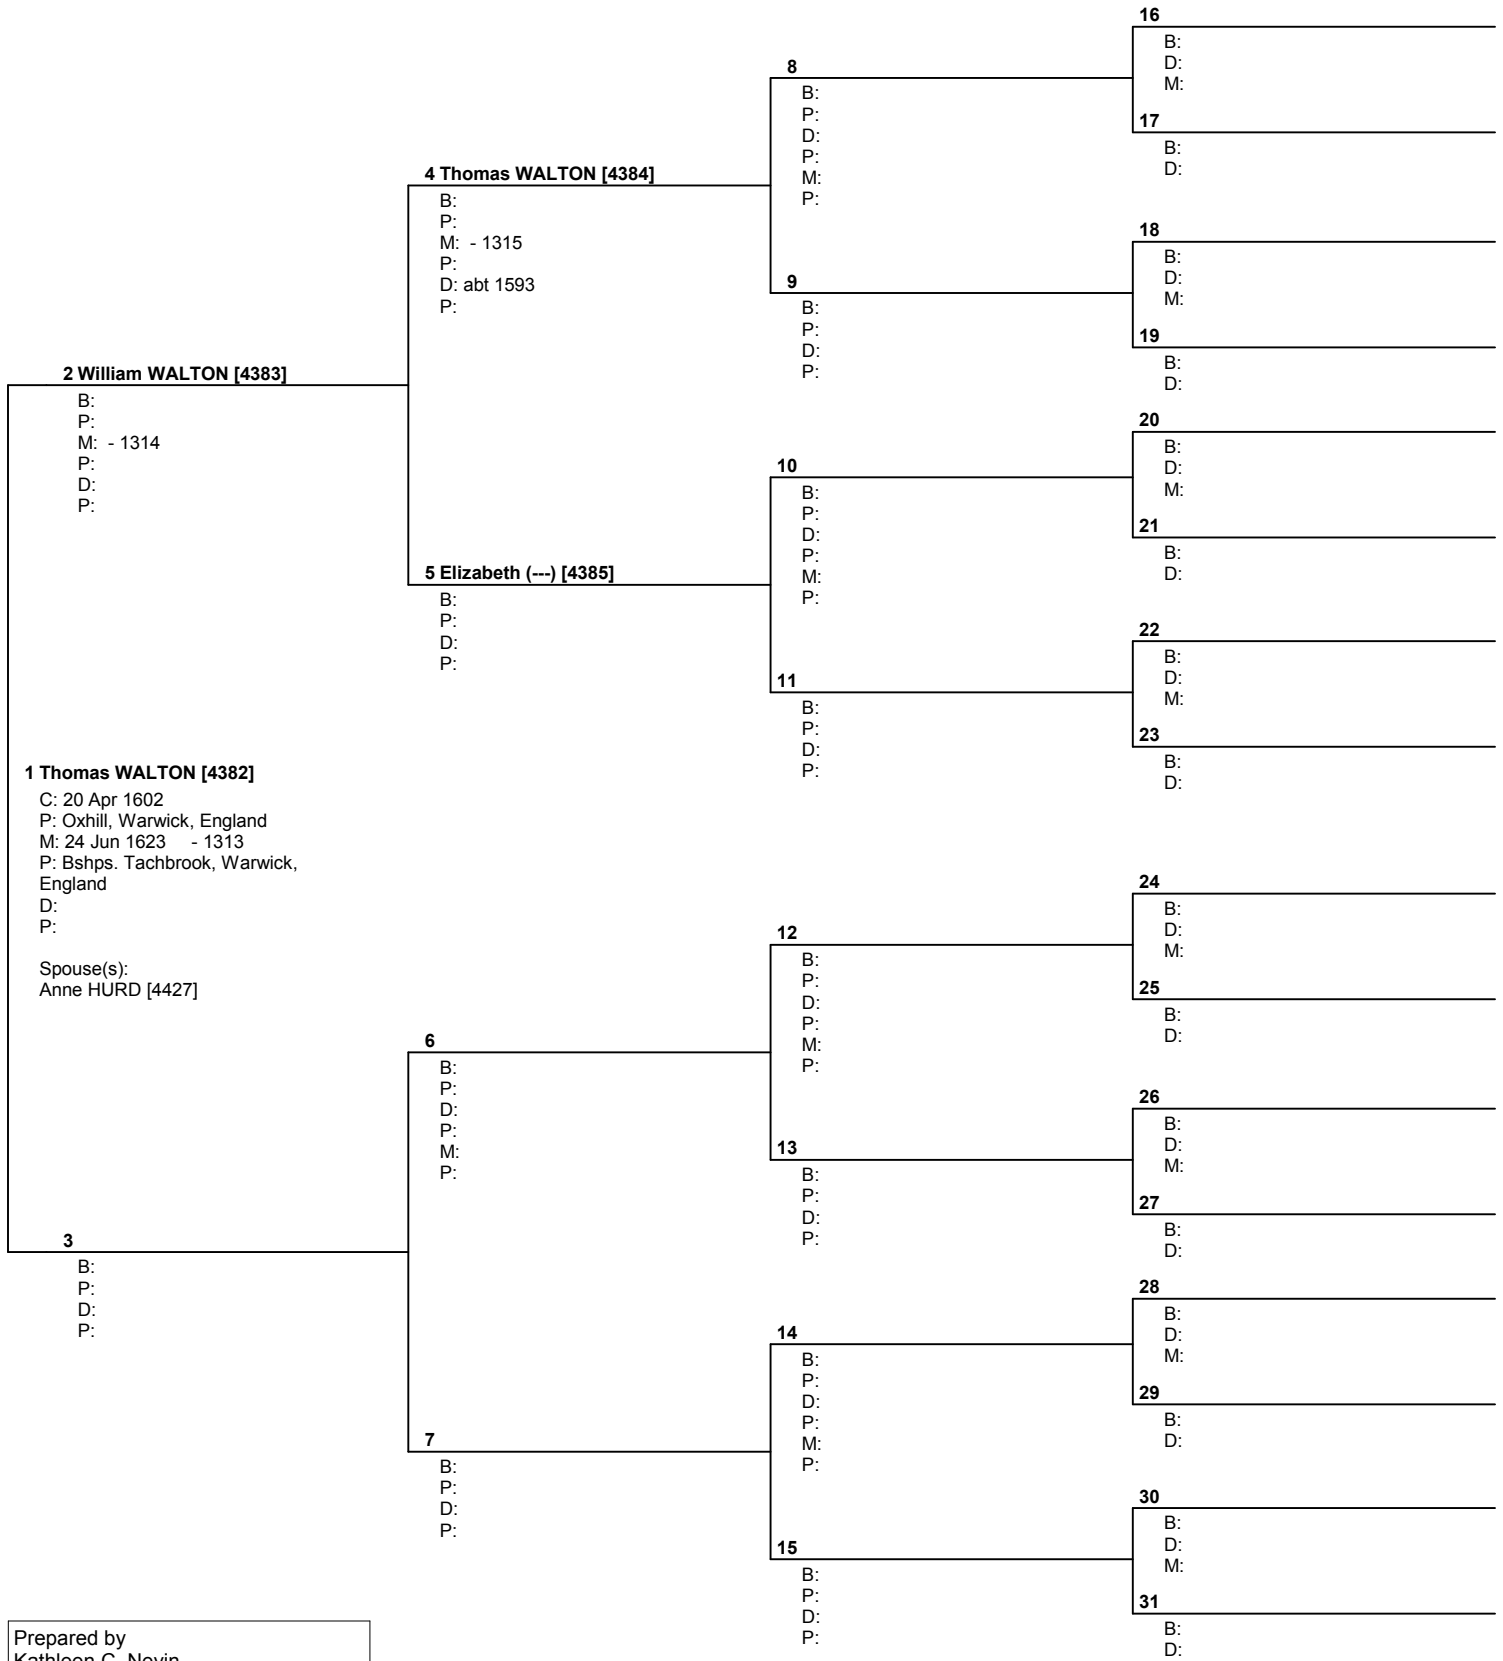

Pedigree Chart

No. 1 on this chart is the same as no. 24 on chart no. 32

Prepared by
Kathleen C. Nevin
8125 Gass Lane
Collinsville, IL 62234

USA

Telephone number 618-628-7066	Date prepared 22 Nov 2004