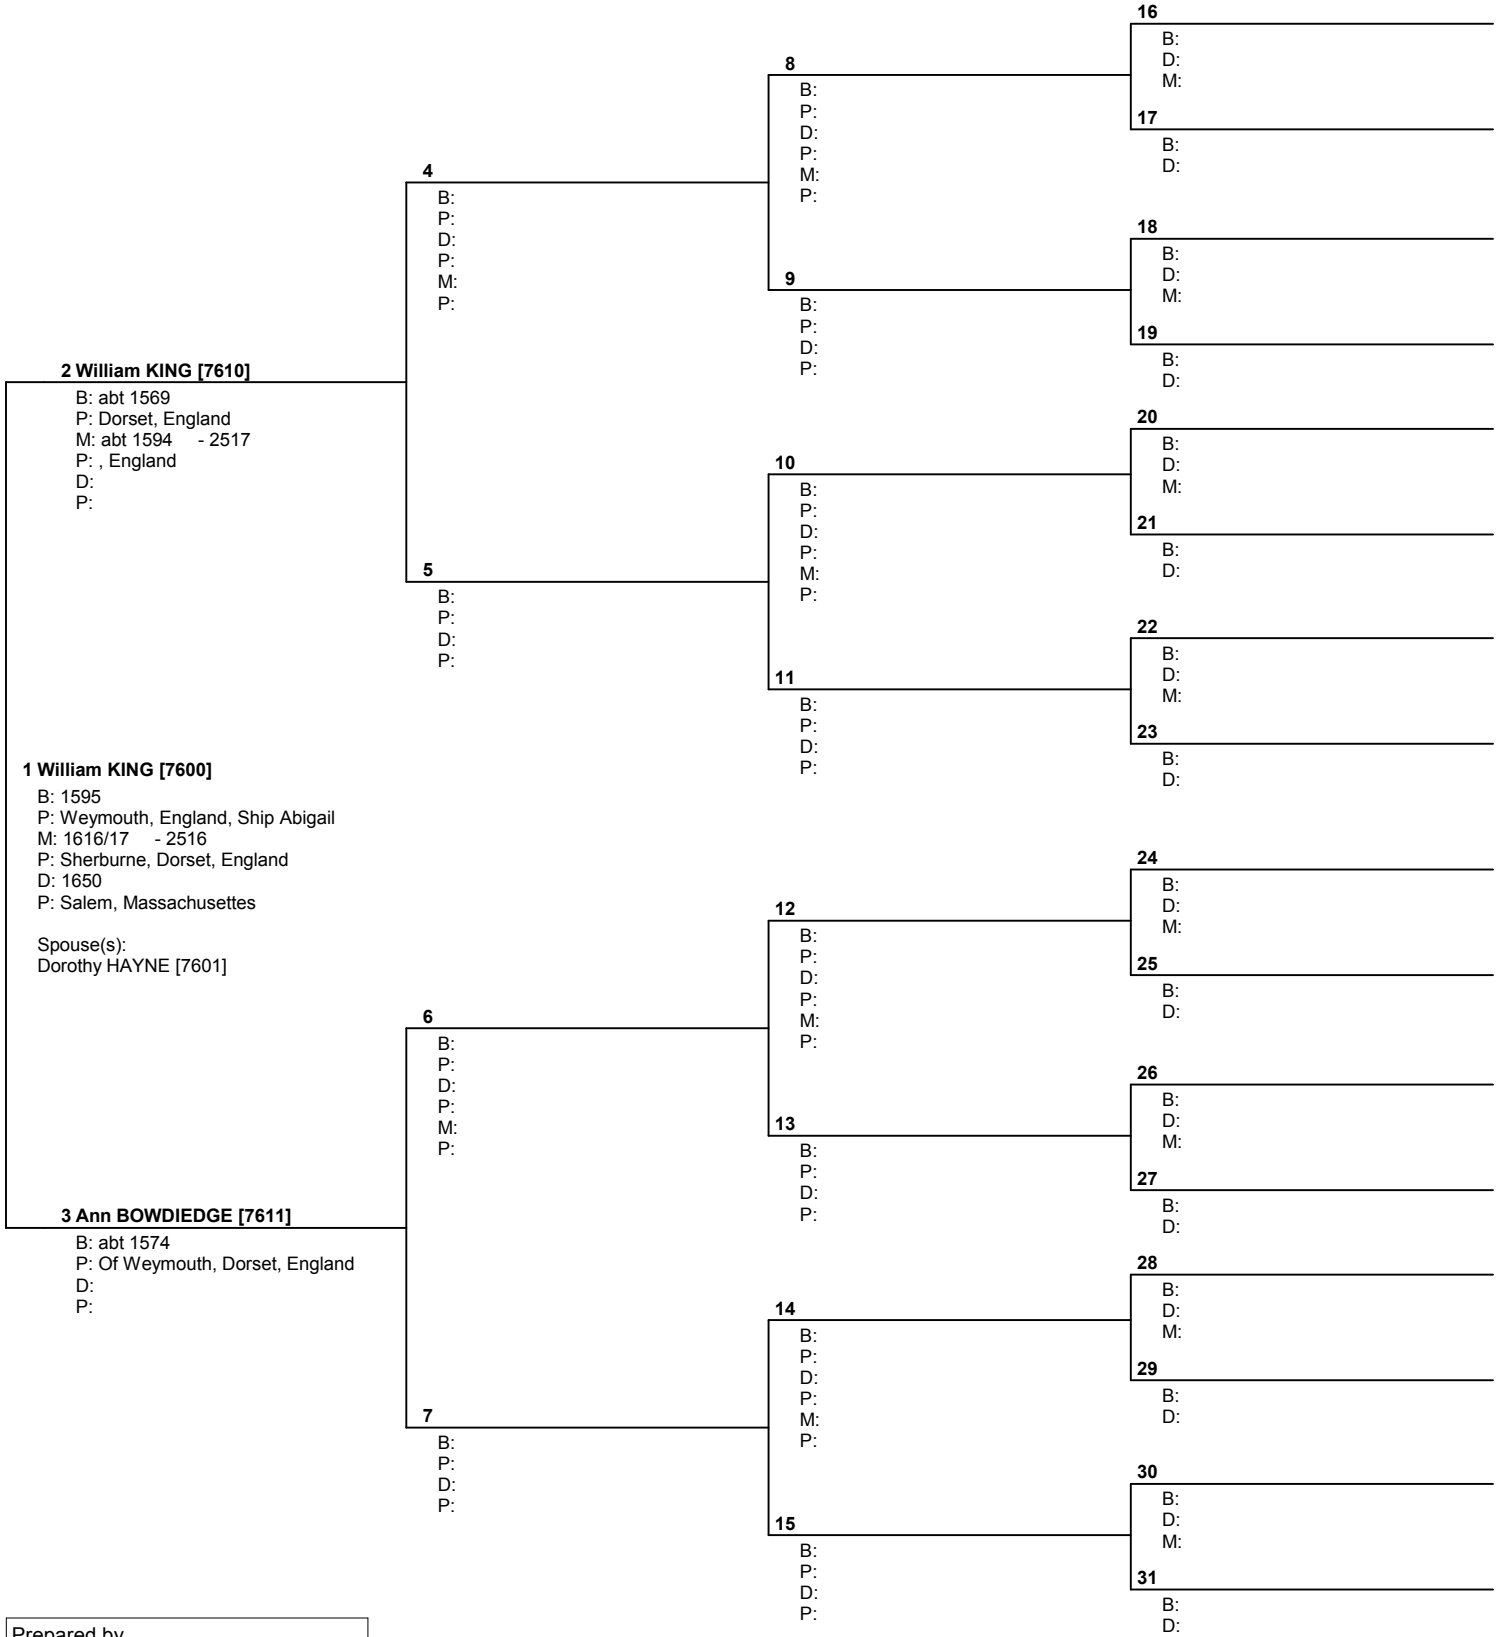

Pedigree Chart

No. 1 on this chart is the same as no. 30 on chart no. 17

Prepared by
Kathleen C. Nevin
8125 Gass Lane
Collinsville, IL 62234

USA

Telephone number 618-628-7066	Date prepared 22 Nov 2004