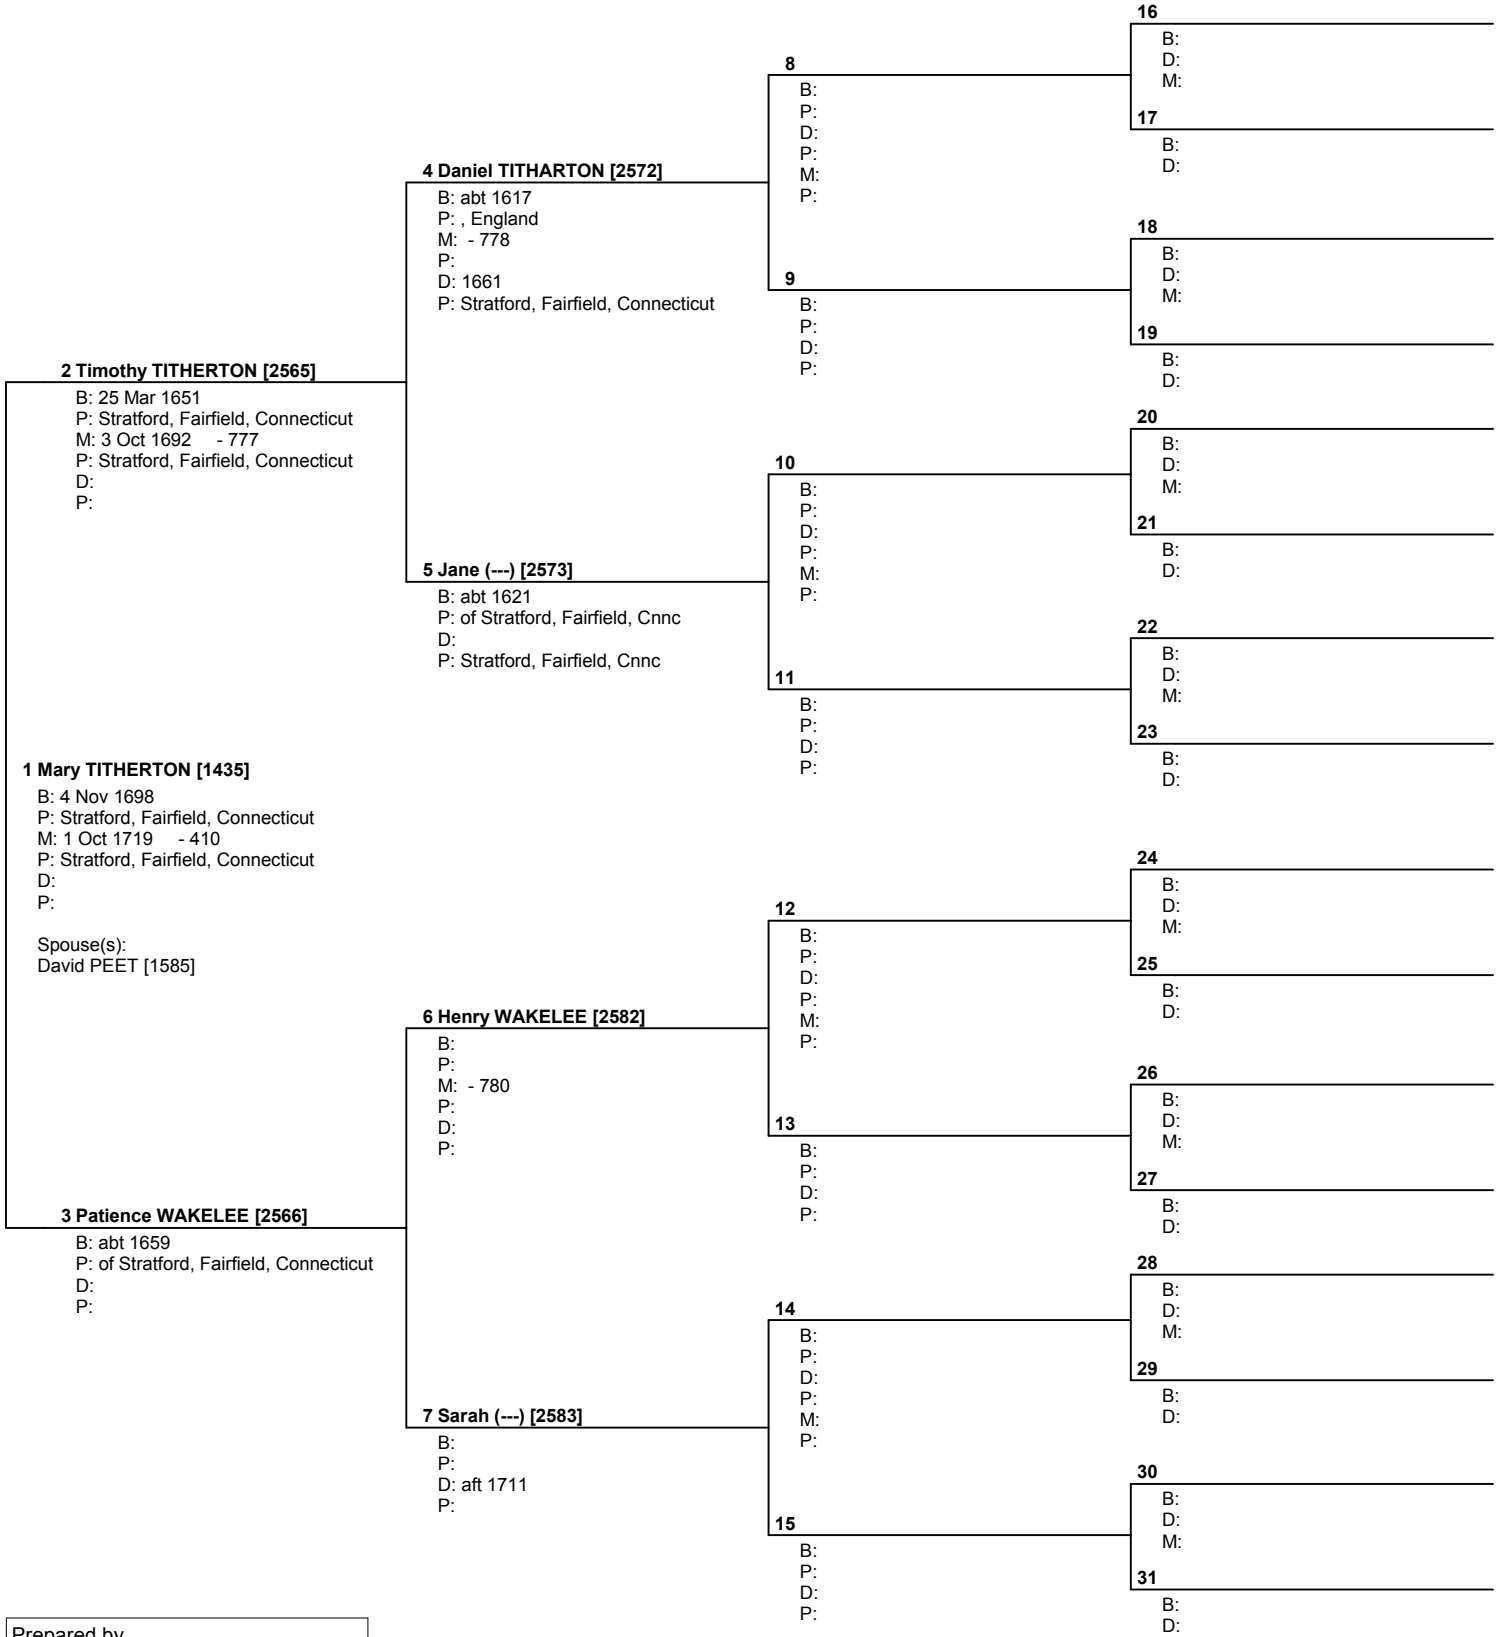

Pedigree Chart

No. 1 on this chart is the same as no. 17 on chart no. 6

Prepared by
Kathleen C. Nevin
8125 Gass Lane
Collinsville, IL 62234

USA

Telephone number 618-628-7066	Date prepared 22 Nov 2004