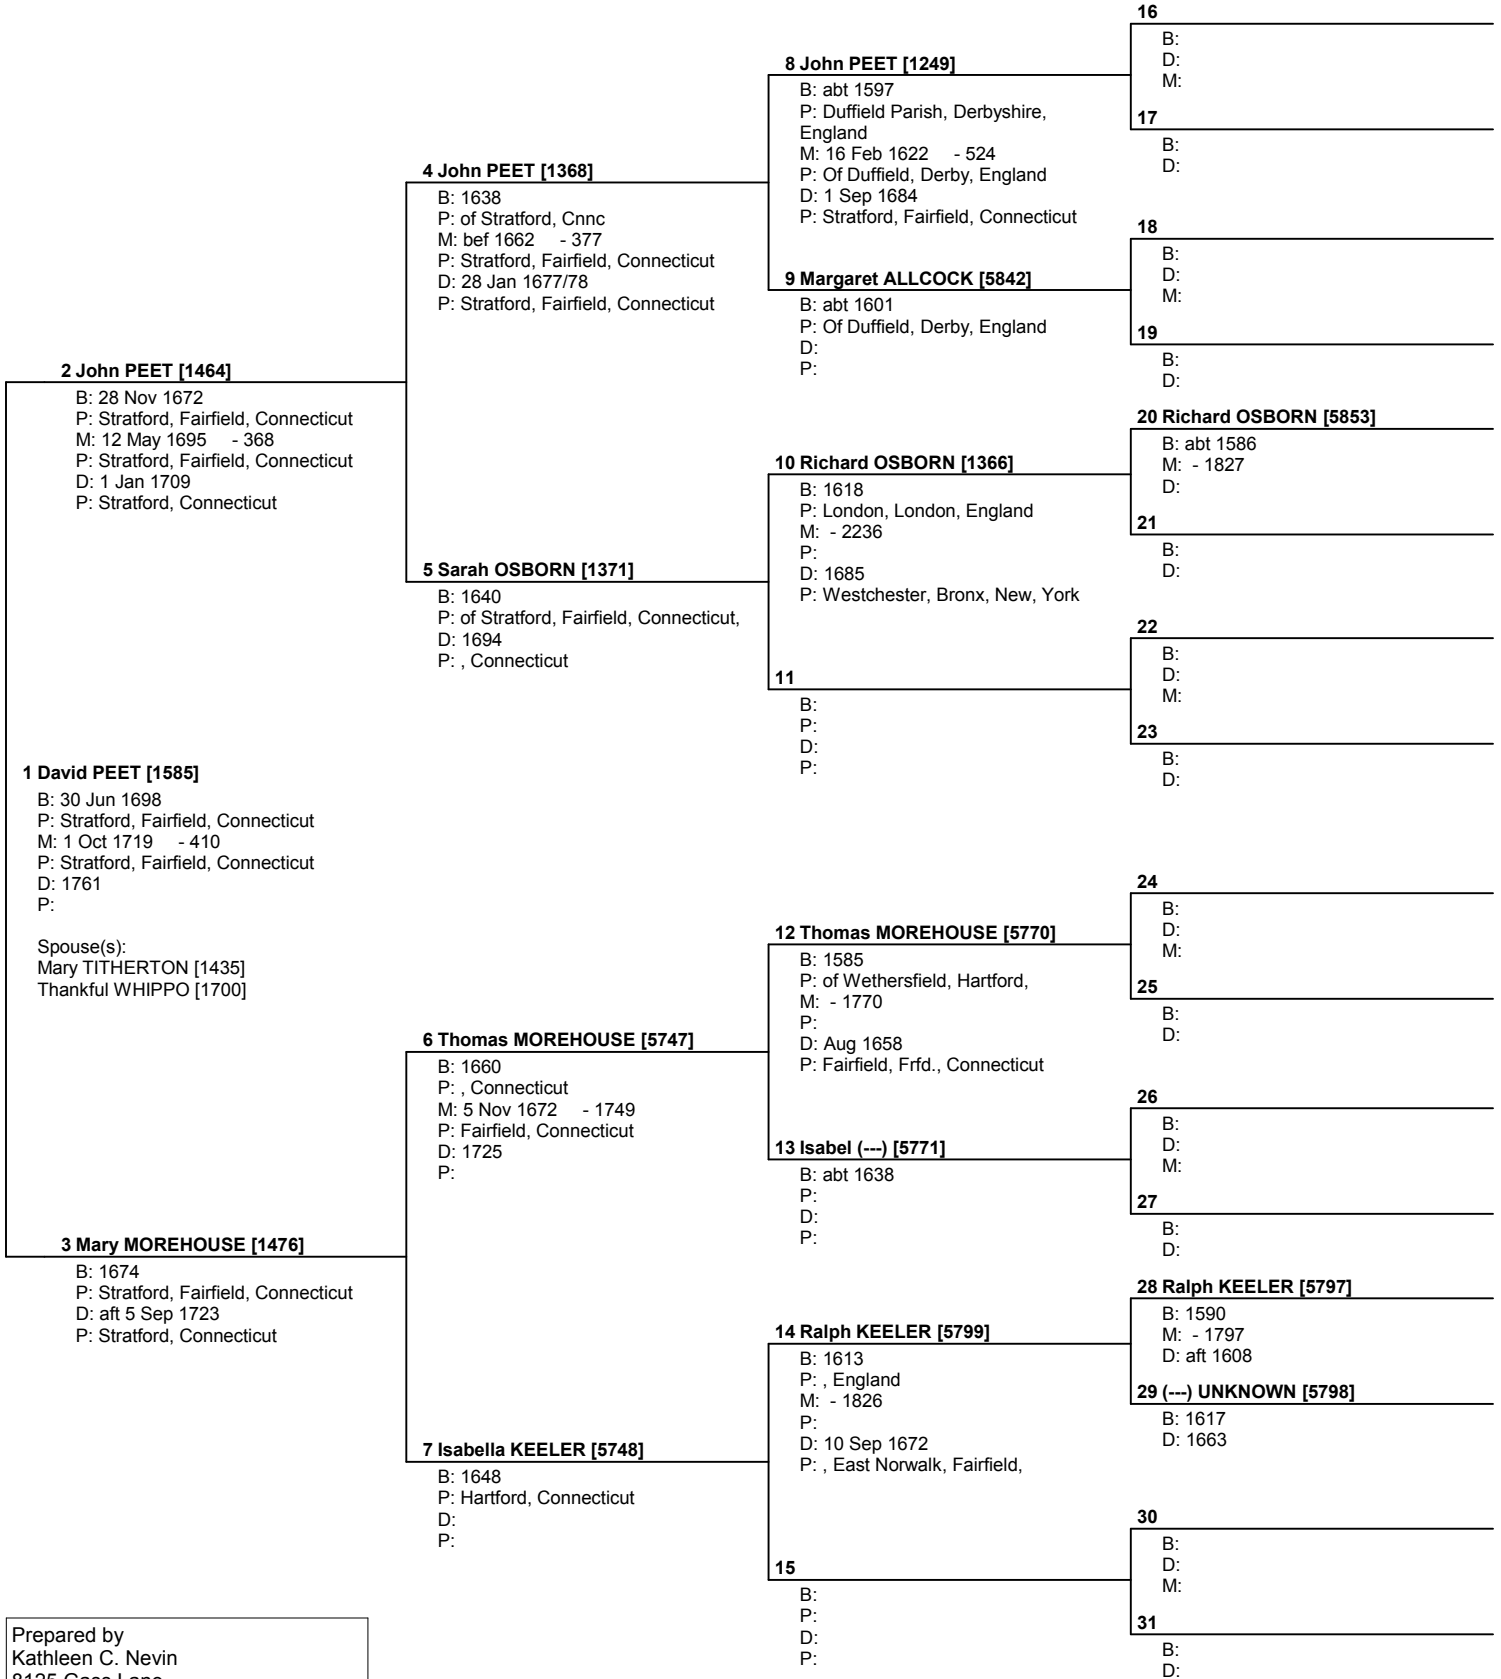

Pedigree Chart

No. 1 on this chart is the same as no. 16 on chart no. 6

Prepared by
Kathleen C. Nevin
8125 Gass Lane
Collinsville, IL 62234

USA

Telephone number 618-628-7066	Date prepared 22 Nov 2004