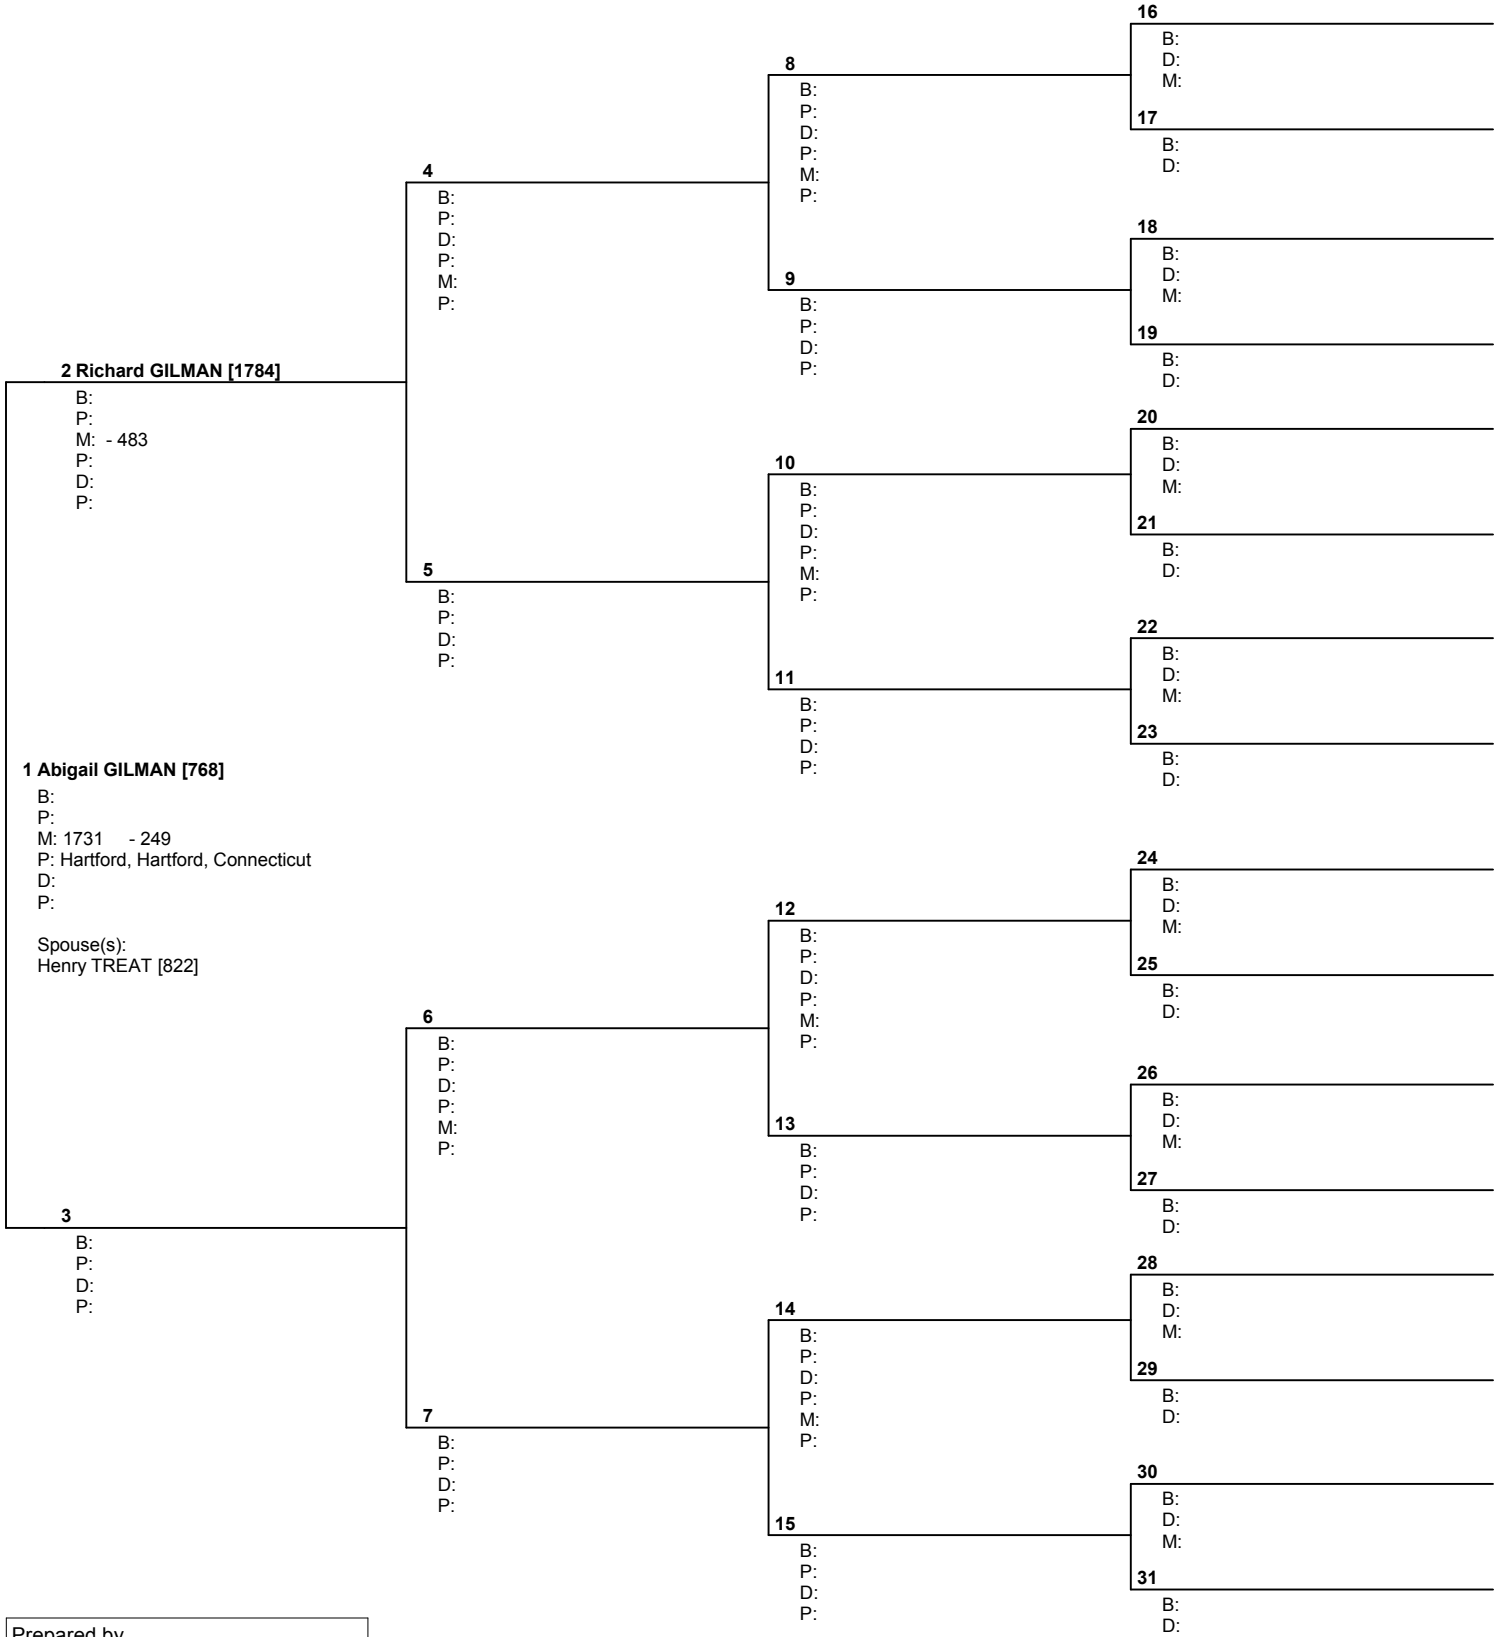

Pedigree Chart

No. 1 on this chart is the same as no. 29 on chart no. 6

Prepared by
Kathleen C. Nevin
8125 Gass Lane
Collinsville, IL 62234

USA

Telephone number 618-628-7066	Date prepared 22 Nov 2004