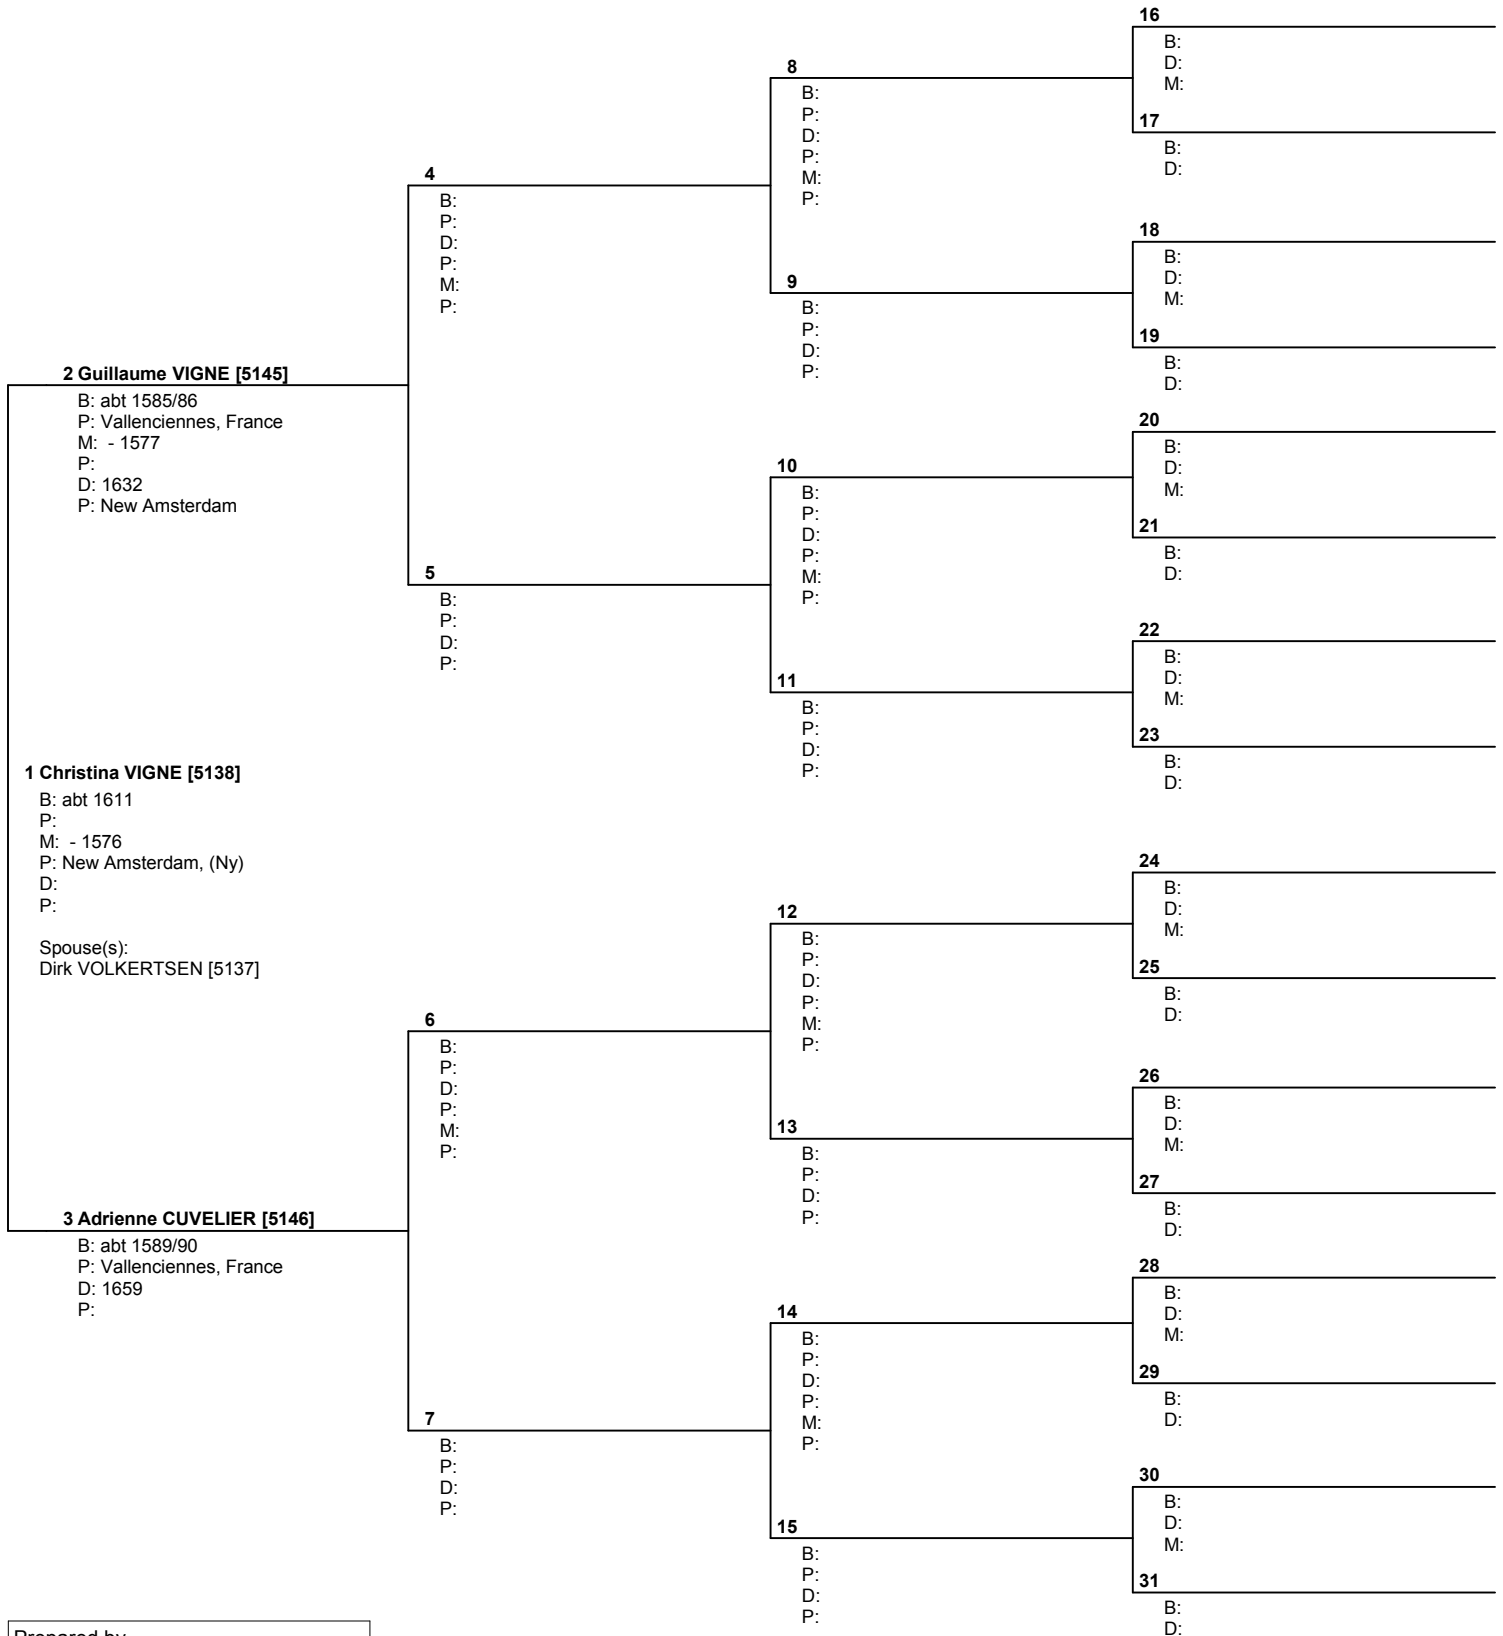

Pedigree Chart

No. 1 on this chart is the same as no. 23 on chart no. 28

Prepared by
Kathleen C. Nevin
8125 Gass Lane
Collinsville, IL 62234

USA

Telephone number 618-628-7066	Date prepared 22 Nov 2004