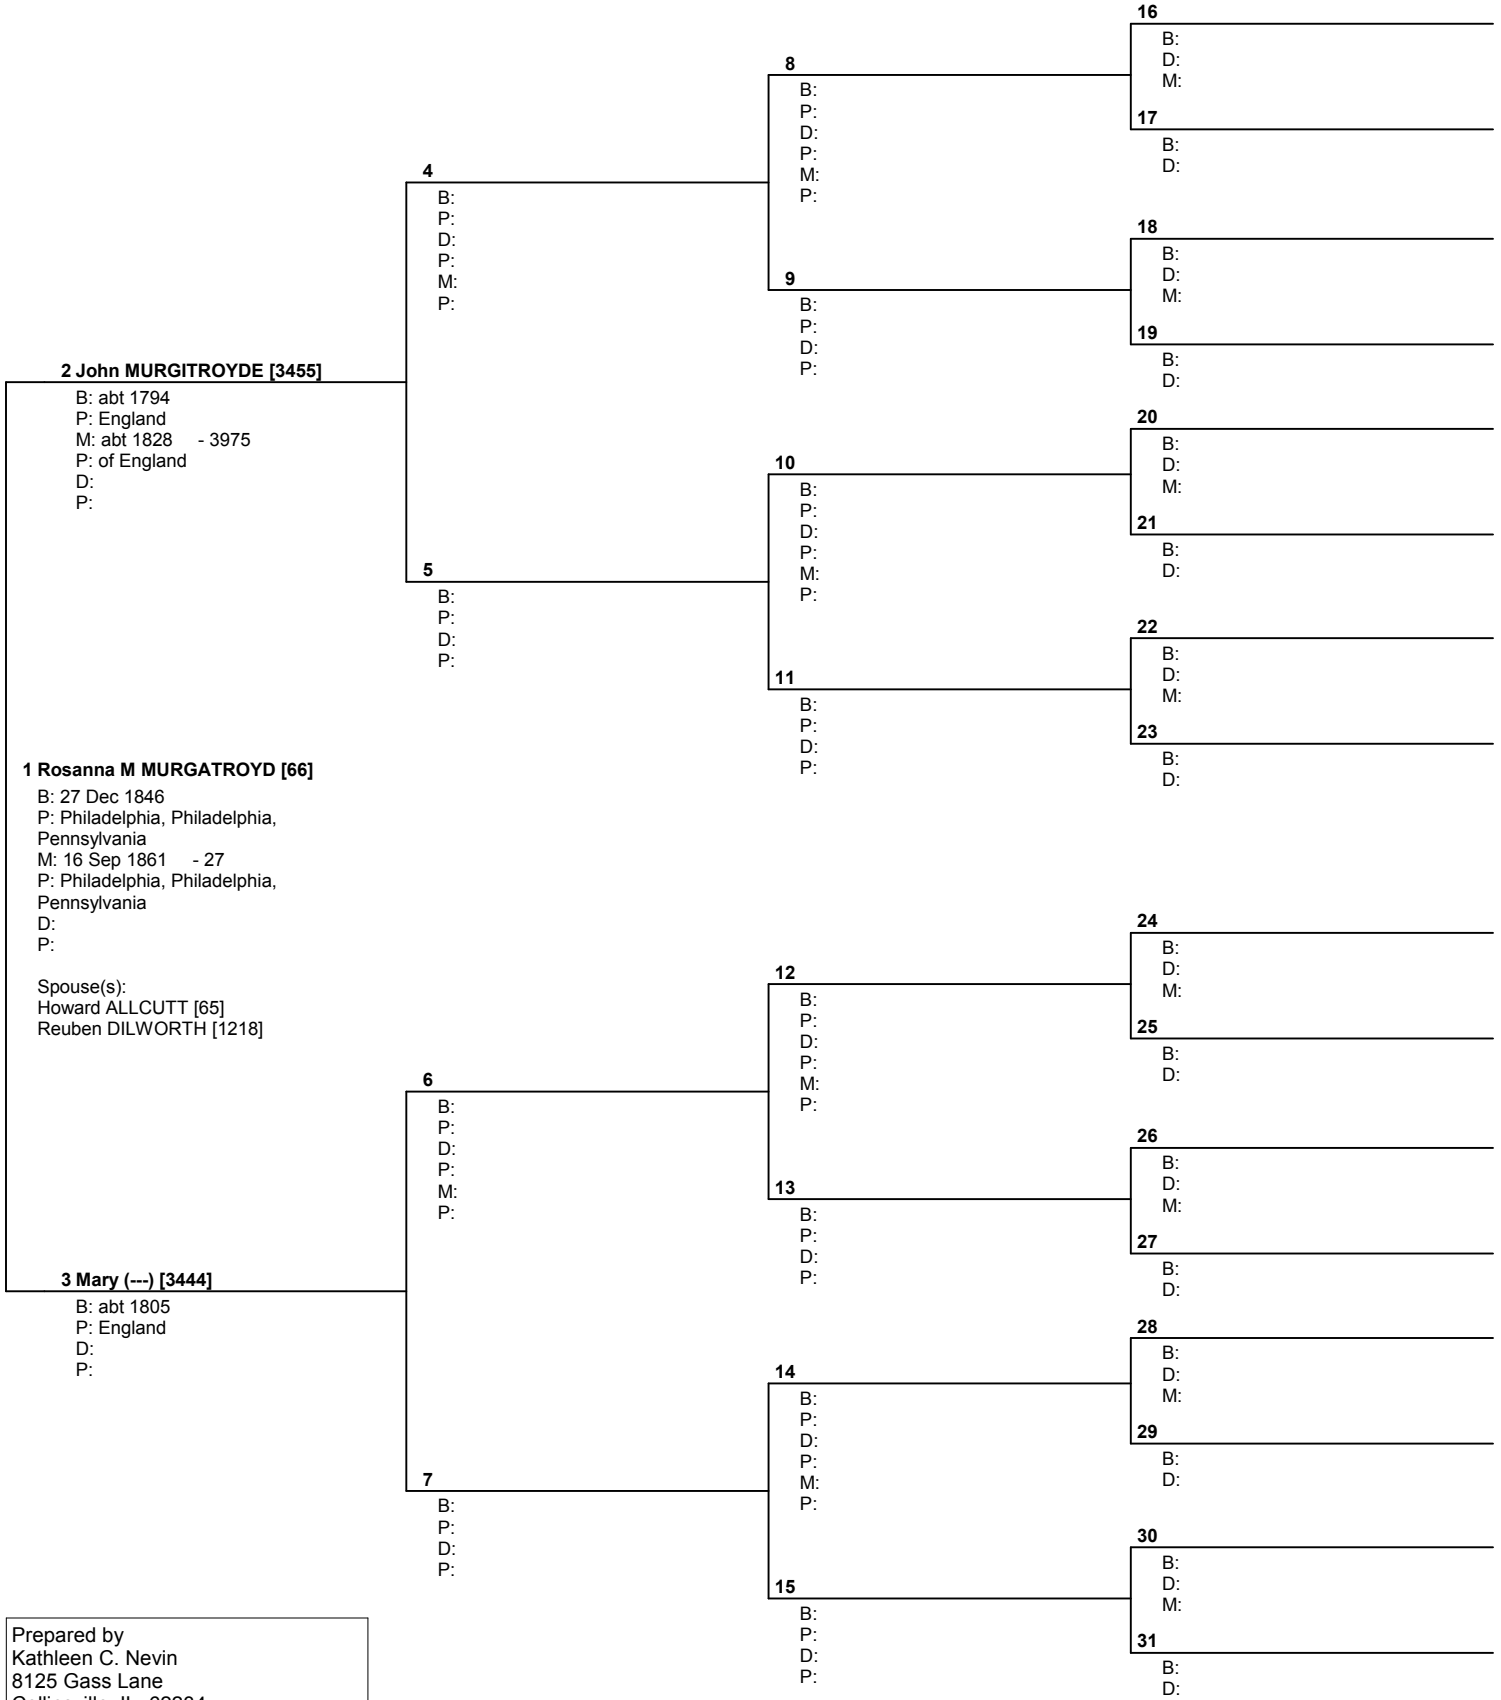

Pedigree Chart

No. 1 on this chart is the same as no. 29 on chart no. 1

Prepared by
Kathleen C. Nevin
8125 Gass Lane
Collinsville, IL 62234

USA

Telephone number 618-628-7066	Date prepared 22 Nov 2004