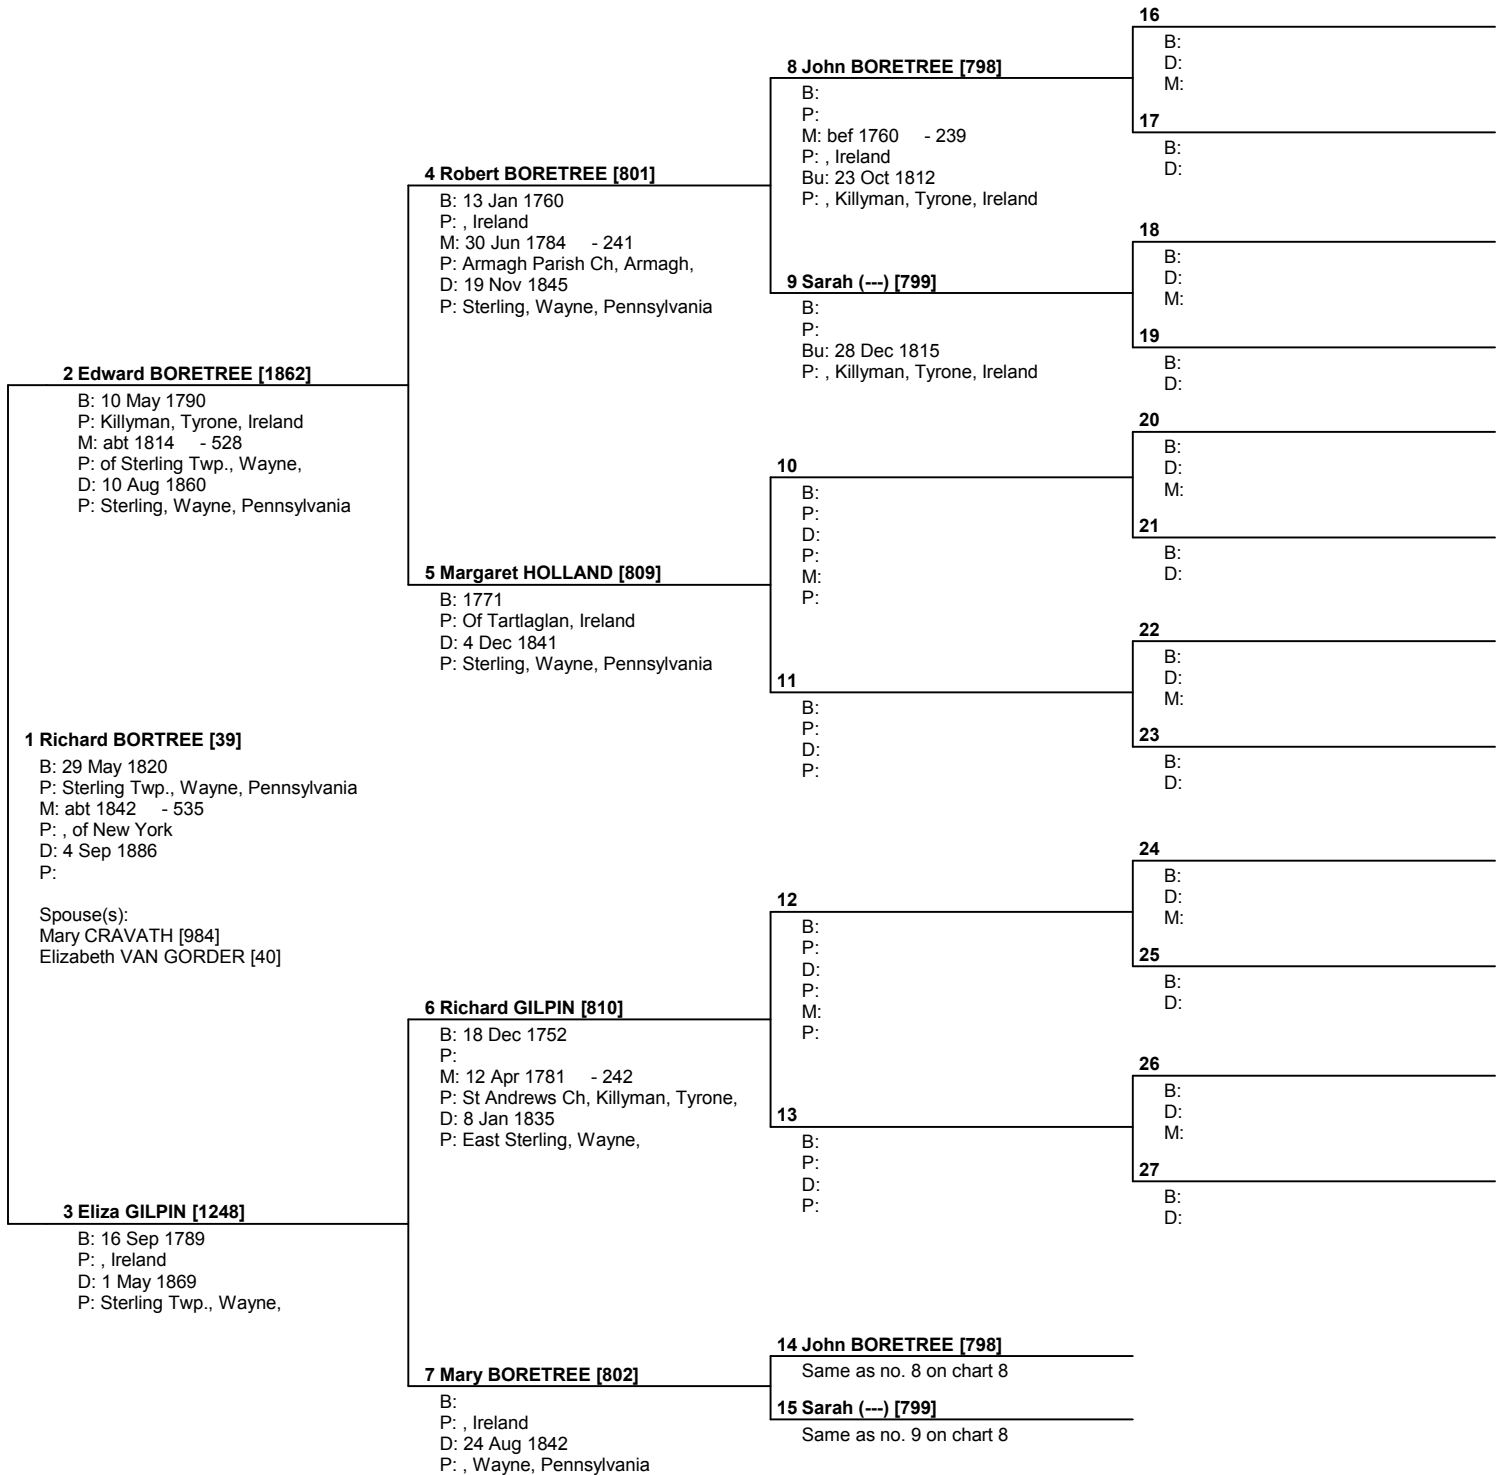

Pedigree Chart

Chart no. 8

No. 1 on this chart is the same as no. 22 on chart no. 1

Prepared by
Kathleen C. Nevin
8125 Gass Lane
Collinsville, IL 62234

USA

Telephone number
618-628-7066

Date prepared
22 Nov 2004