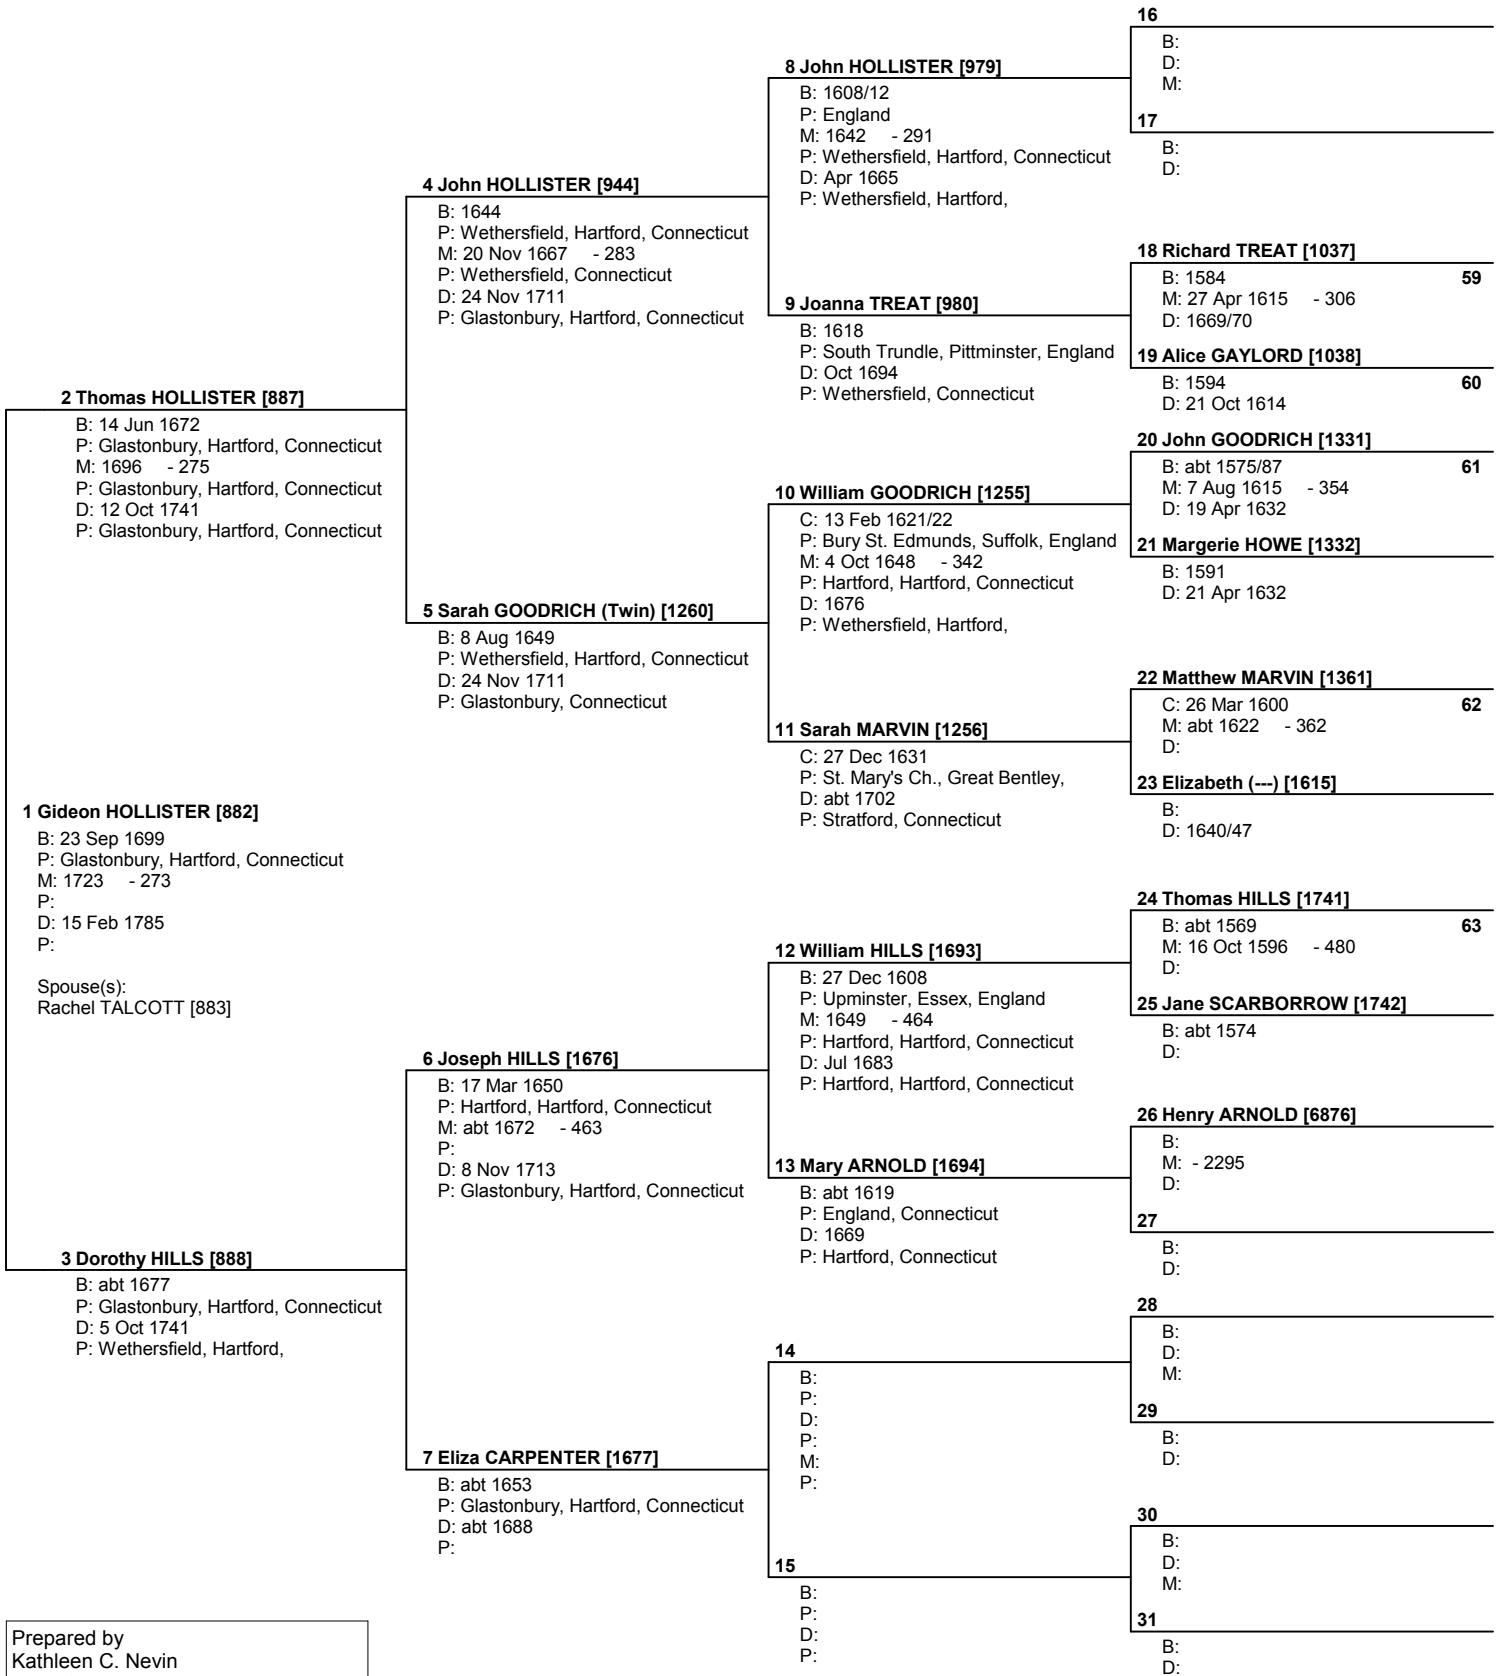

Pedigree Chart

Chart no. 23

No. 1 on this chart is the same as no. 24 on chart no. 6

Prepared by
Kathleen C. Nevin
8125 Gass Lane
Collinsville, IL 62234

USA

Telephone number 618-628-7066	Date prepared 22 Nov 2004