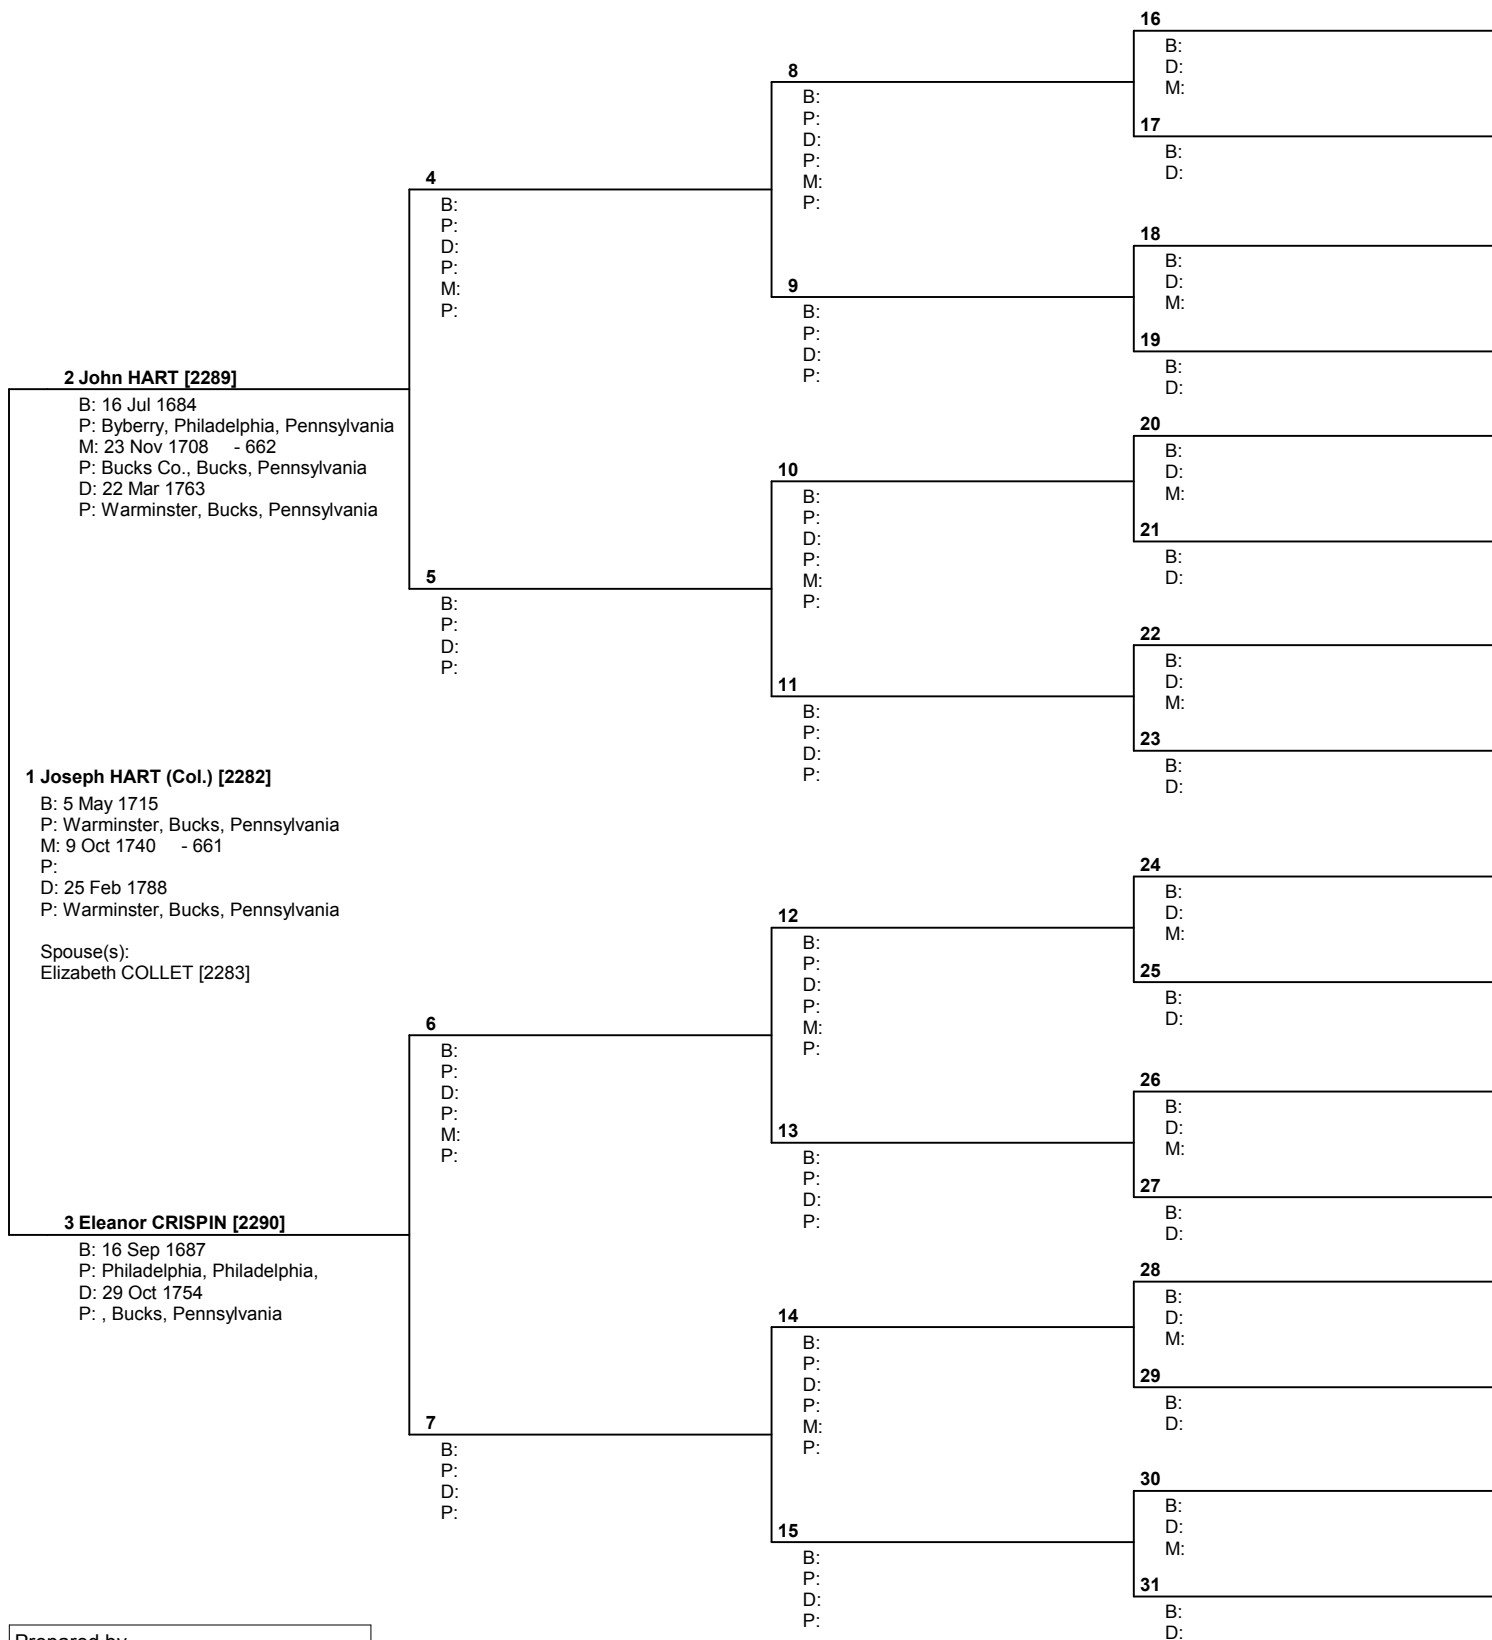

Pedigree Chart

No. 1 on this chart is the same as no. 28 on chart no. 10

Prepared by
Kathleen C. Nevin
8125 Gass Lane
Collinsville, IL 62234

USA

Telephone number 618-628-7066	Date prepared 22 Nov 2004