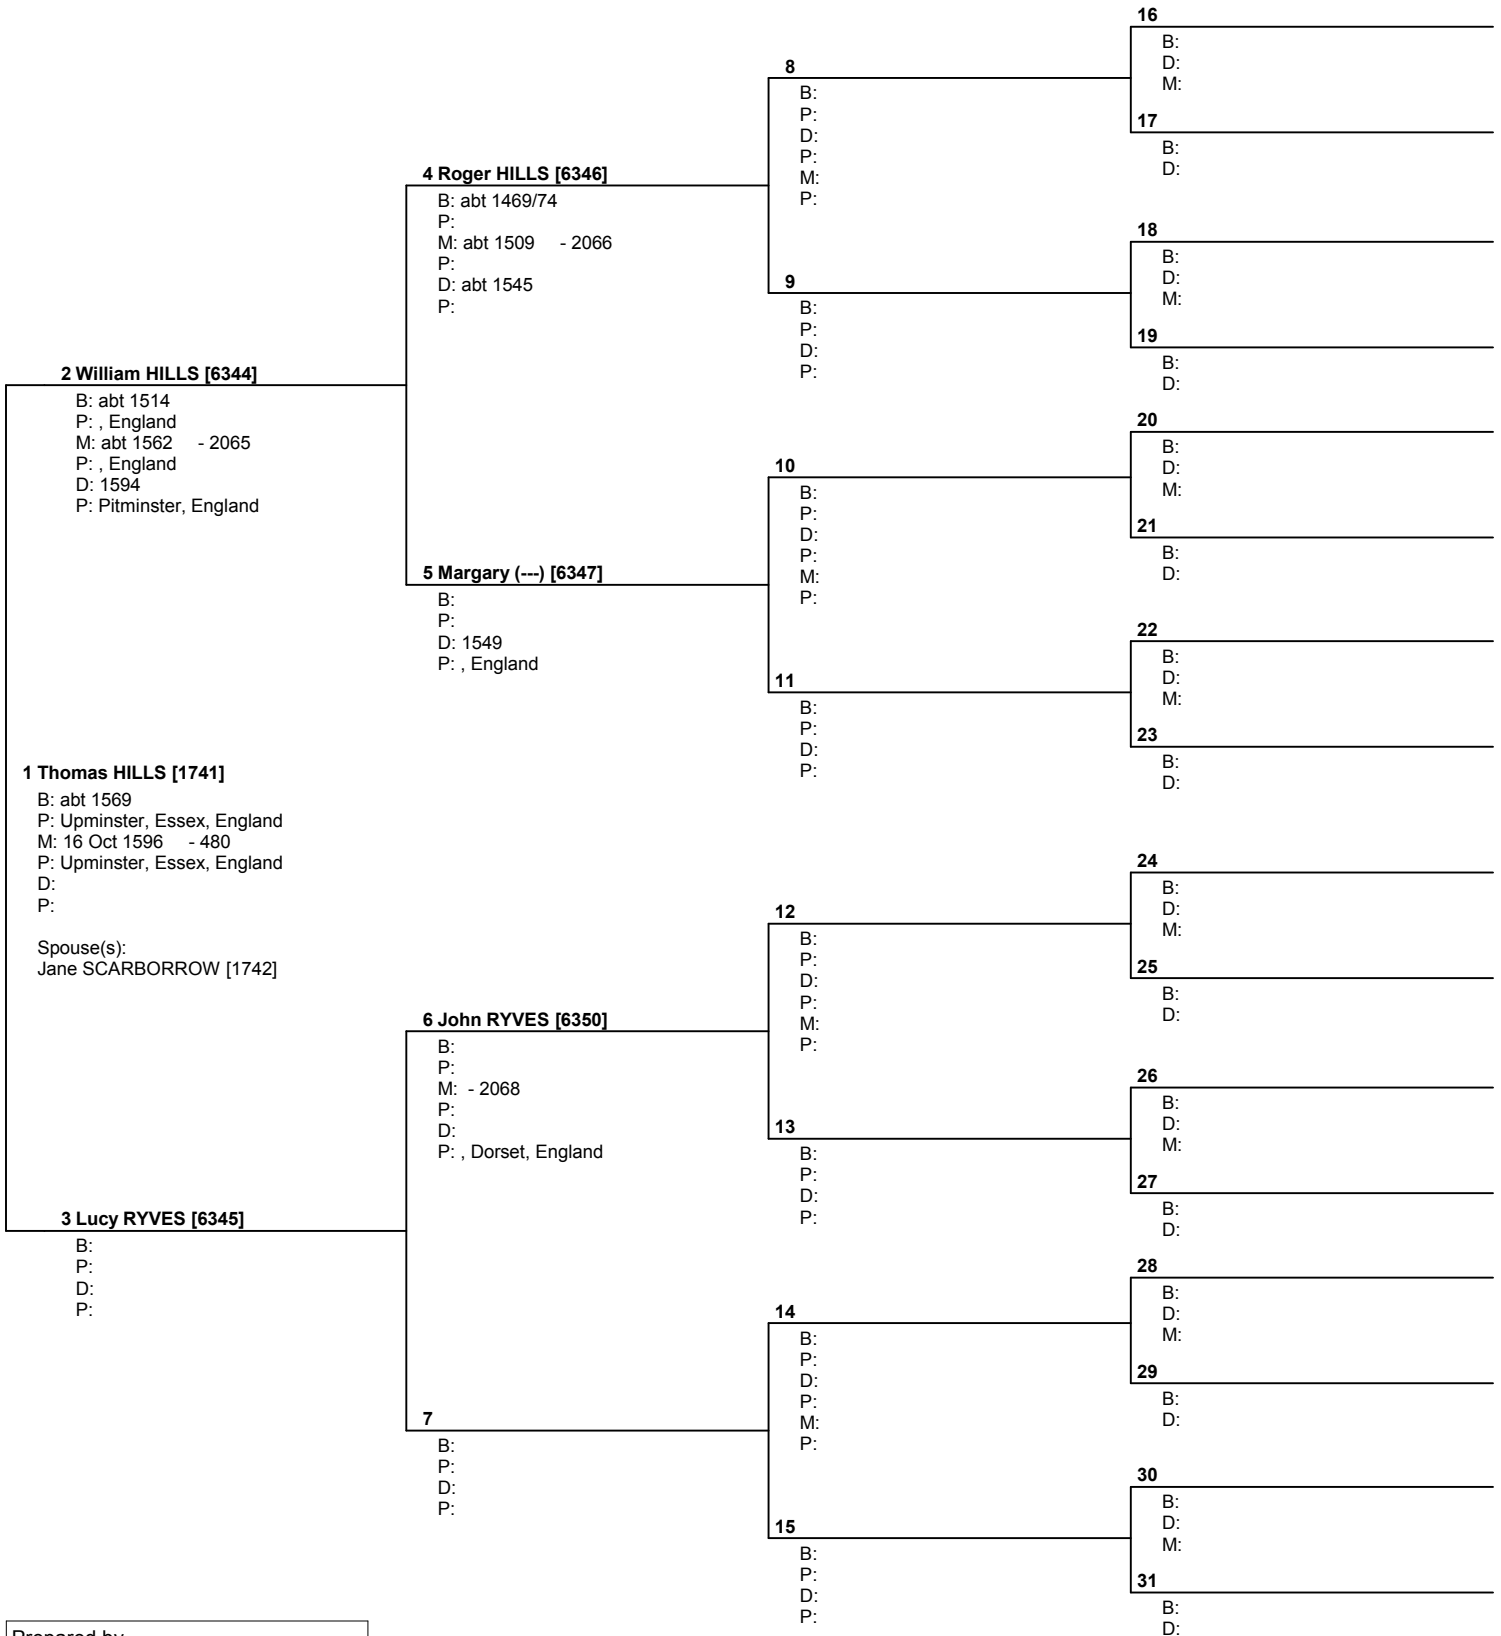

Pedigree Chart

No. 1 on this chart is the same as no. 24 on chart no. 23

Prepared by
Kathleen C. Nevin
8125 Gass Lane
Collinsville, IL 62234

USA

Telephone number 618-628-7066	Date prepared 22 Nov 2004