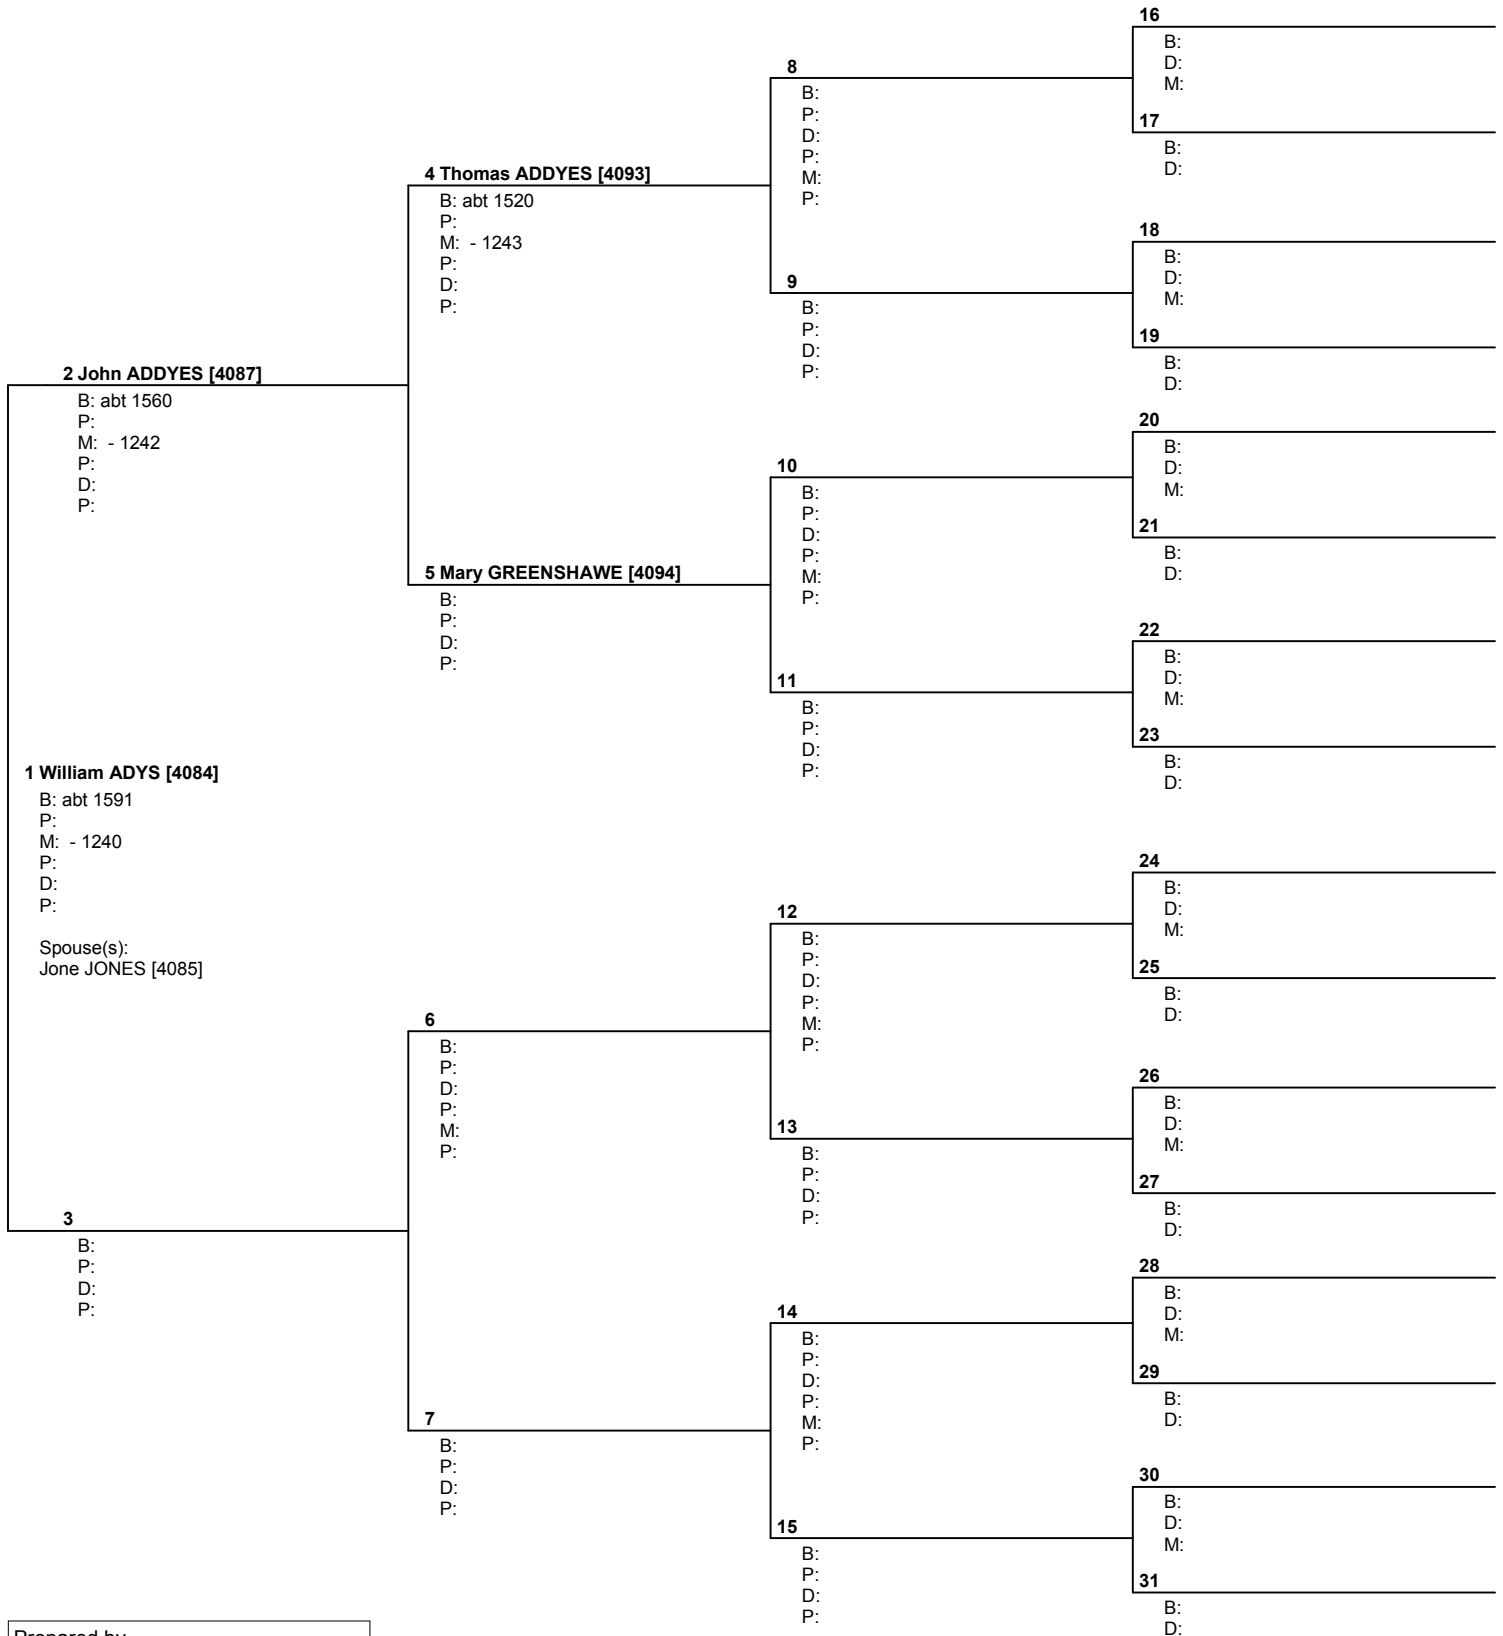

Pedigree Chart

No. 1 on this chart is the same as no. 16 on chart no. 32

Prepared by
Kathleen C. Nevin
8125 Gass Lane
Collinsville, IL 62234

USA

Telephone number 618-628-7066	Date prepared 22 Nov 2004