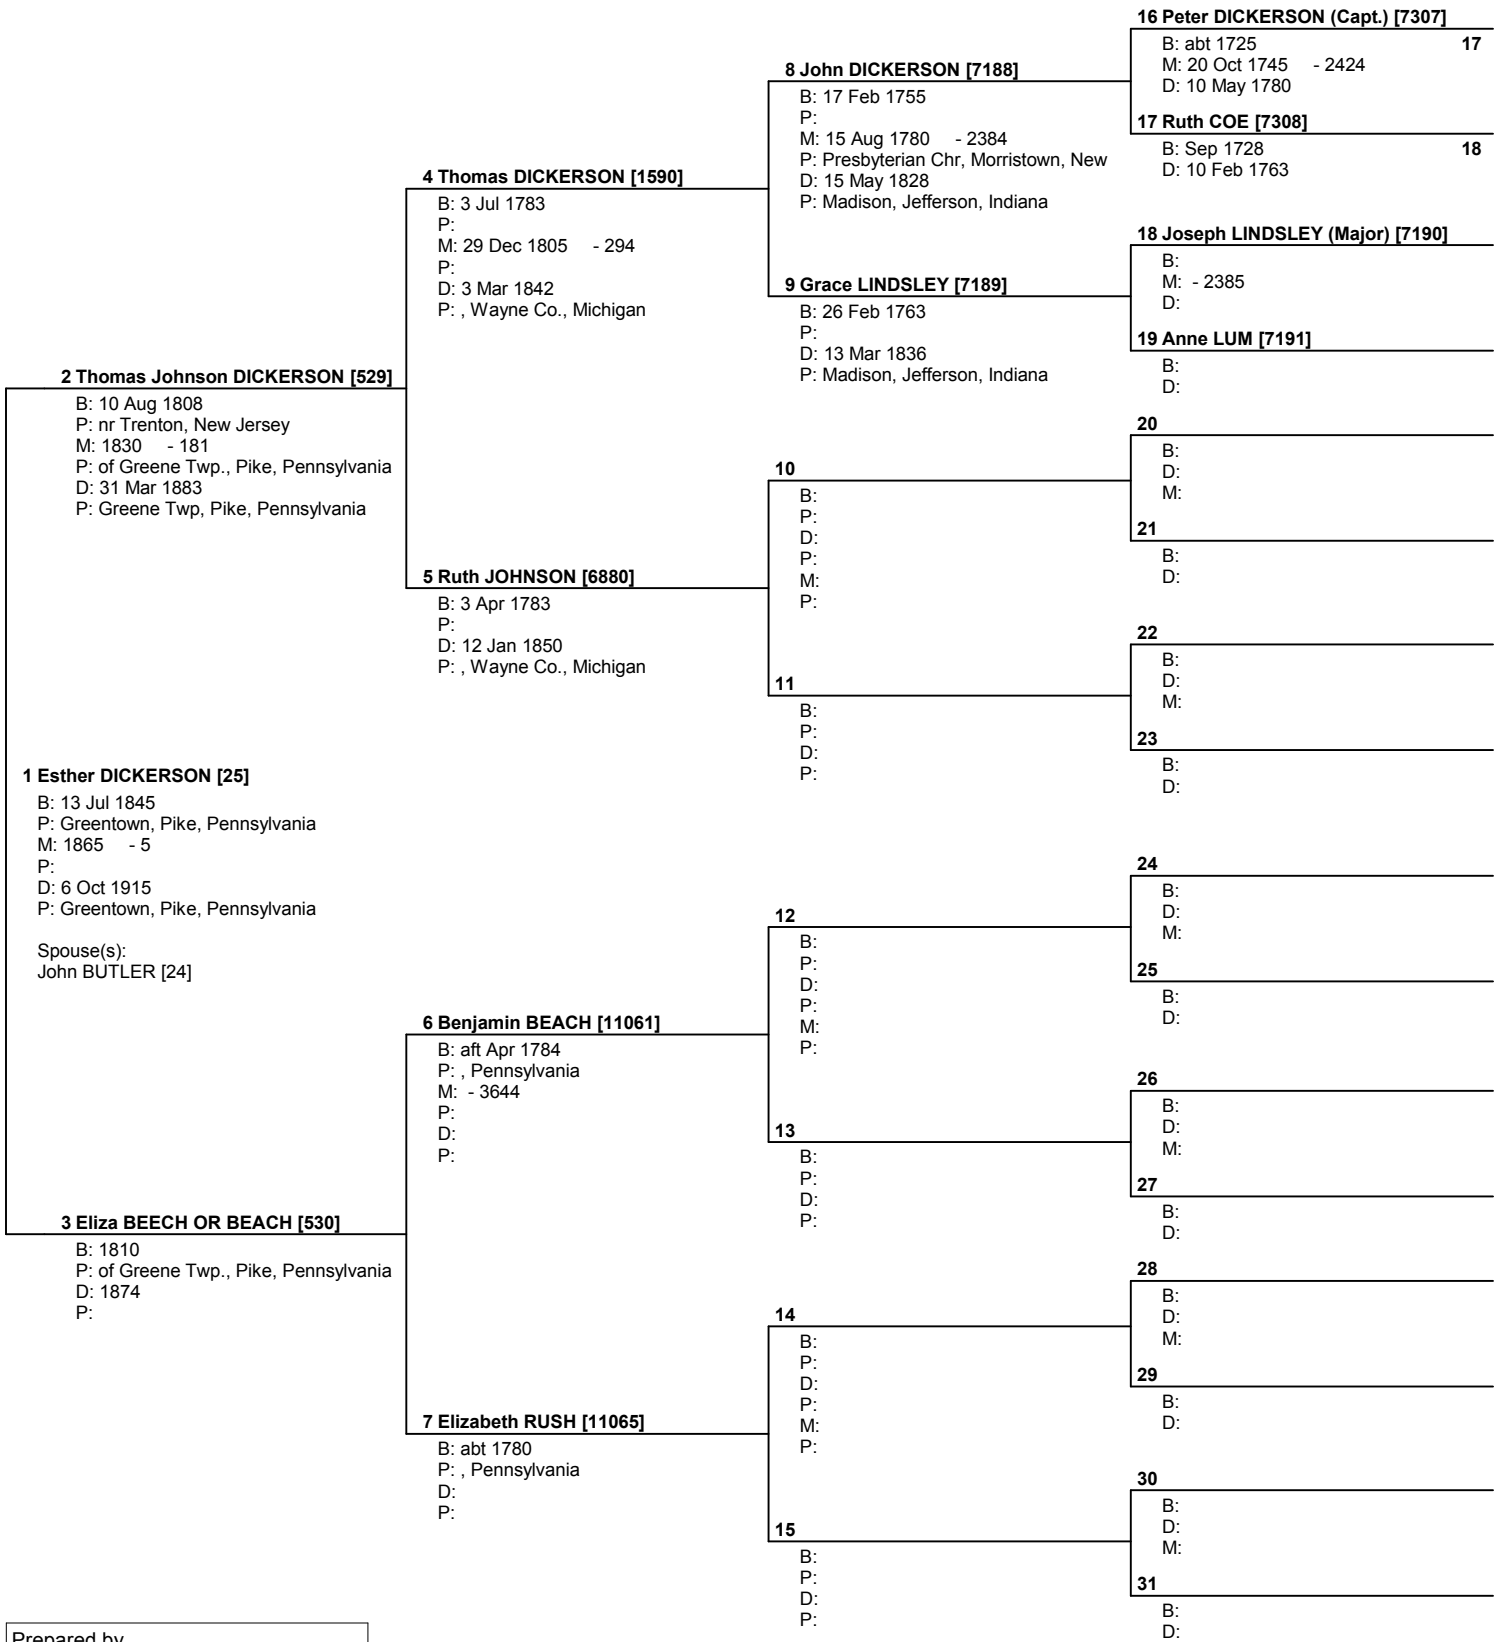

Pedigree Chart

No. 1 on this chart is the same as no. 19 on chart no. 1

Prepared by
Kathleen C. Nevin
8125 Gass Lane
Collinsville, IL 62234

USA

Telephone number 618-628-7066	Date prepared 22 Nov 2004