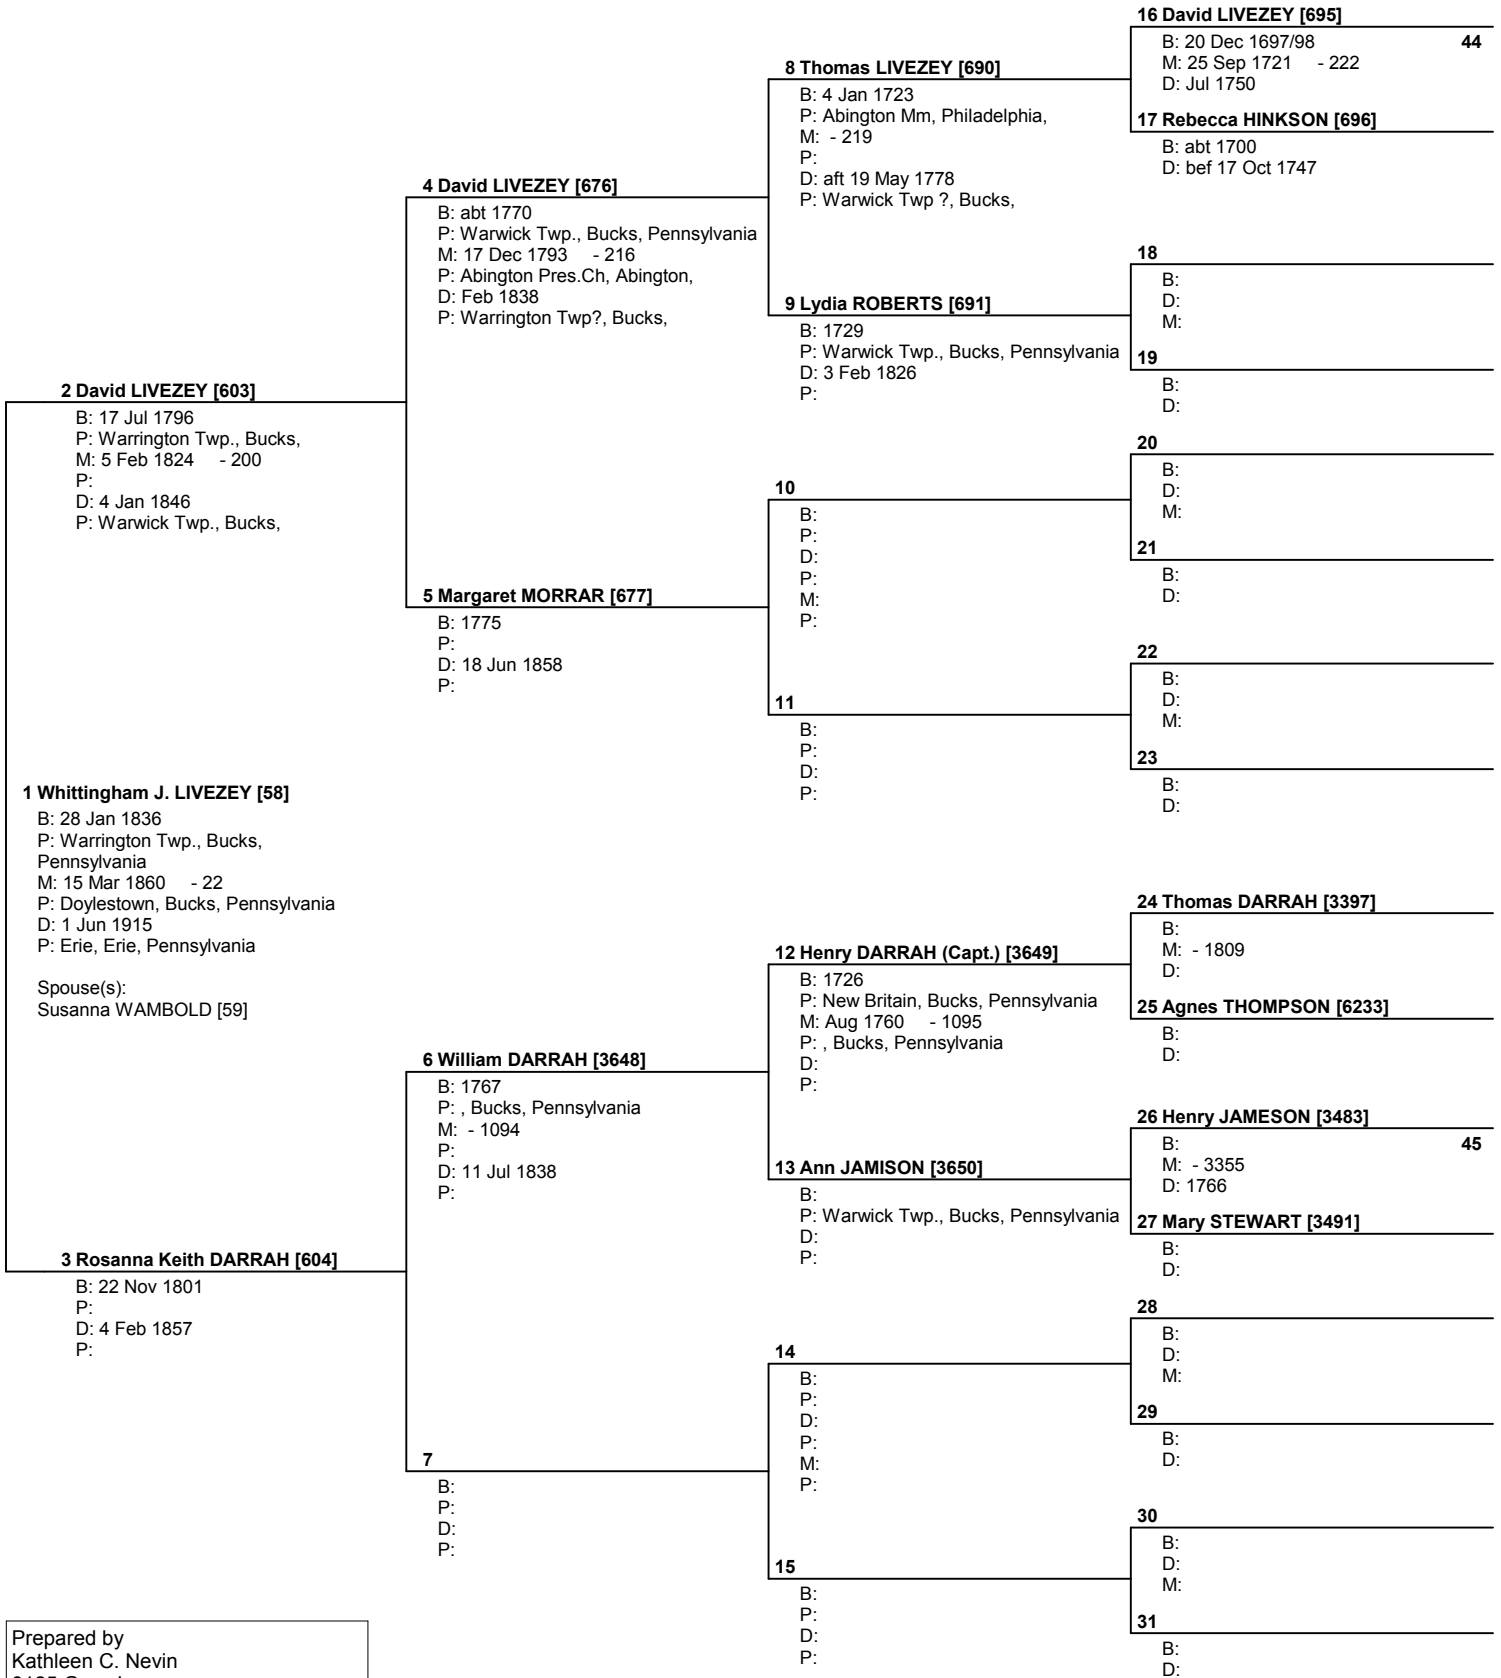

Pedigree Chart

No. 1 on this chart is the same as no. 26 on chart no. 1

Prepared by
Kathleen C. Nevin
8125 Gass Lane
Collinsville, IL 62234

USA

Telephone number 618-628-7066	Date prepared 22 Nov 2004