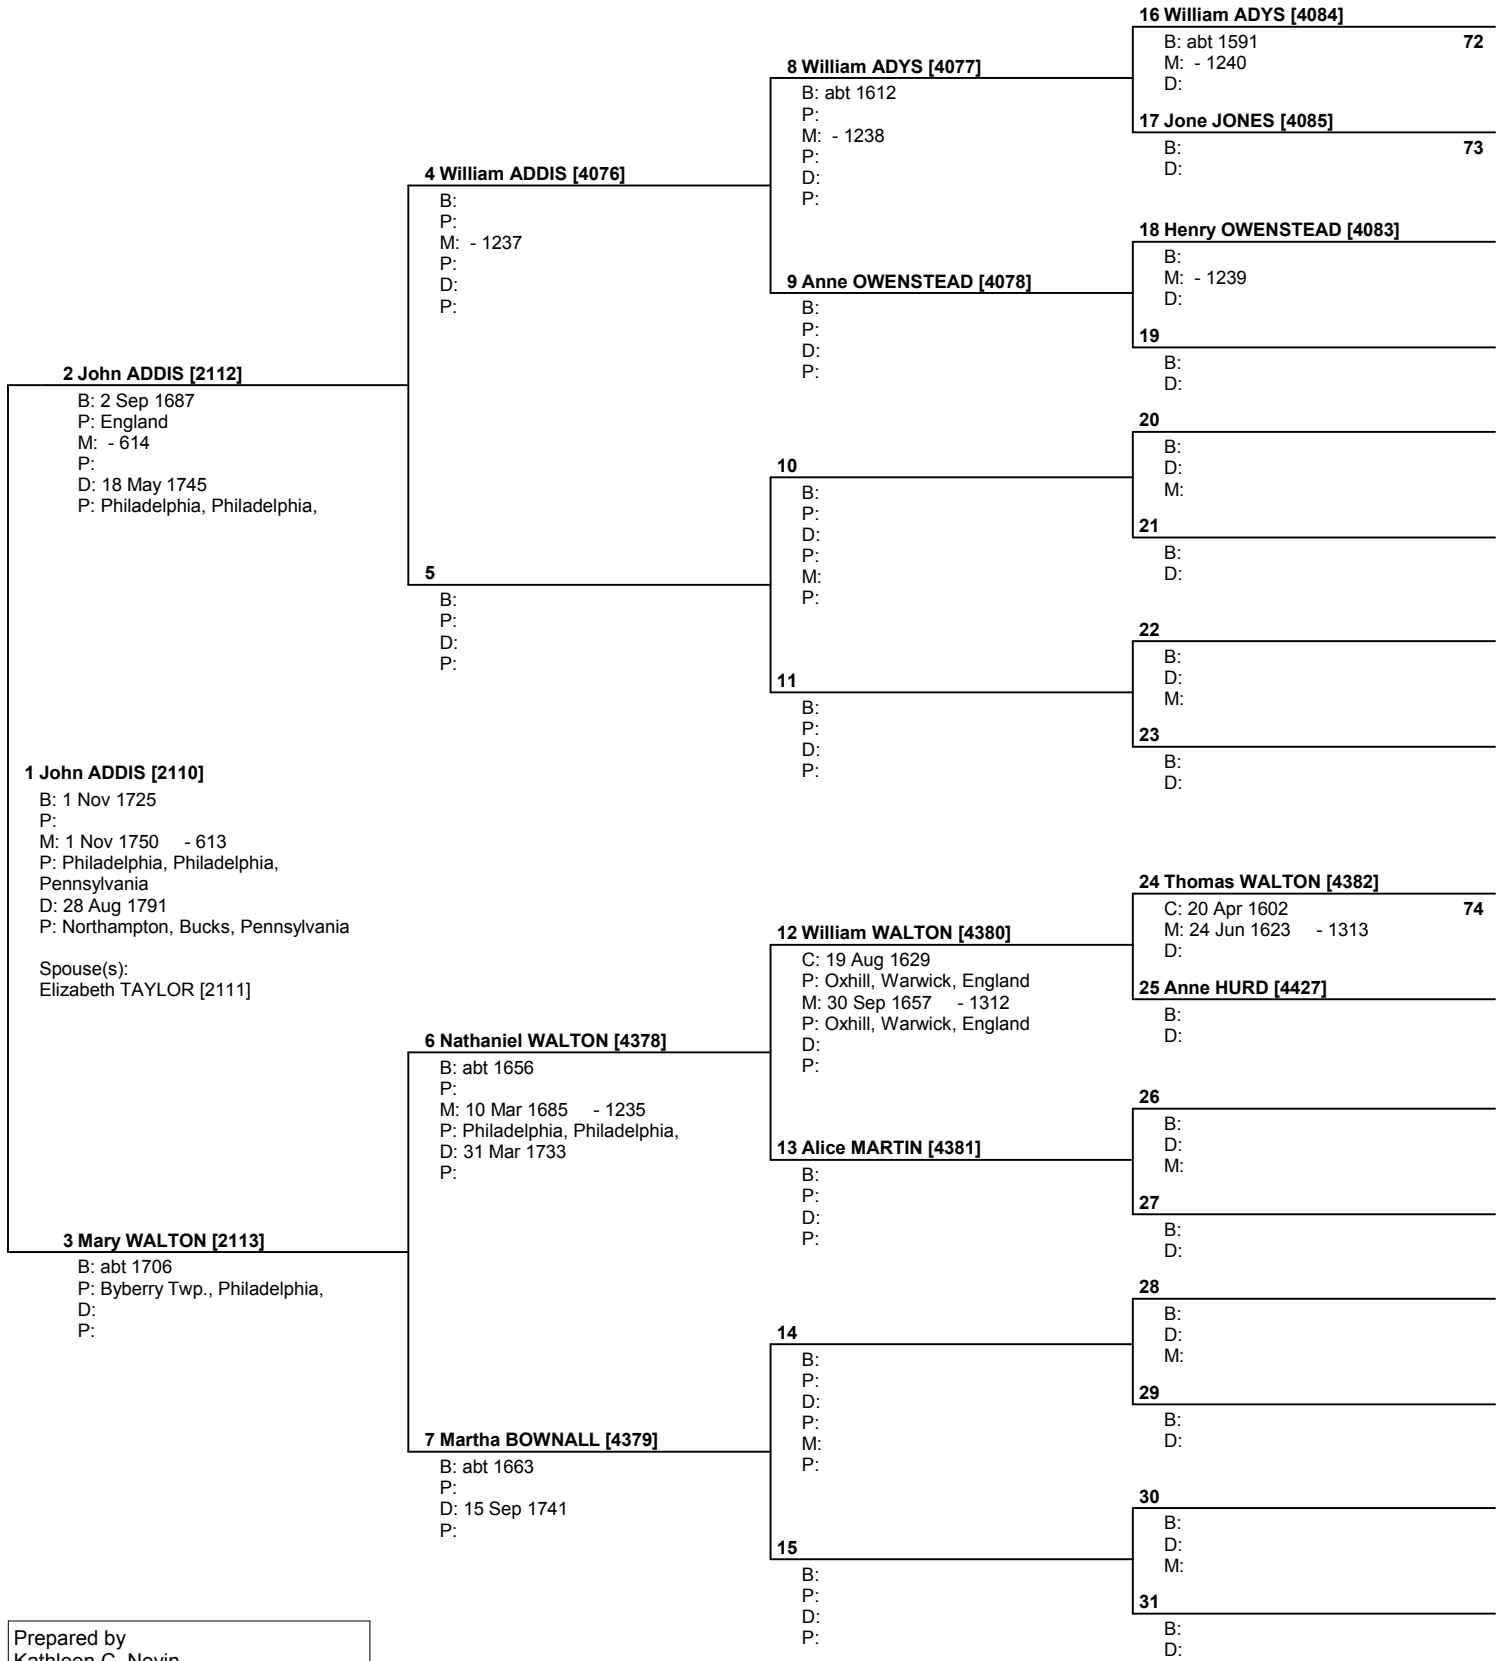

Pedigree Chart

No. 1 on this chart is the same as no. 18 on chart no. 10

Prepared by
Kathleen C. Nevin
8125 Gass Lane
Collinsville, IL 62234

USA

Telephone number 618-628-7066	Date prepared 22 Nov 2004