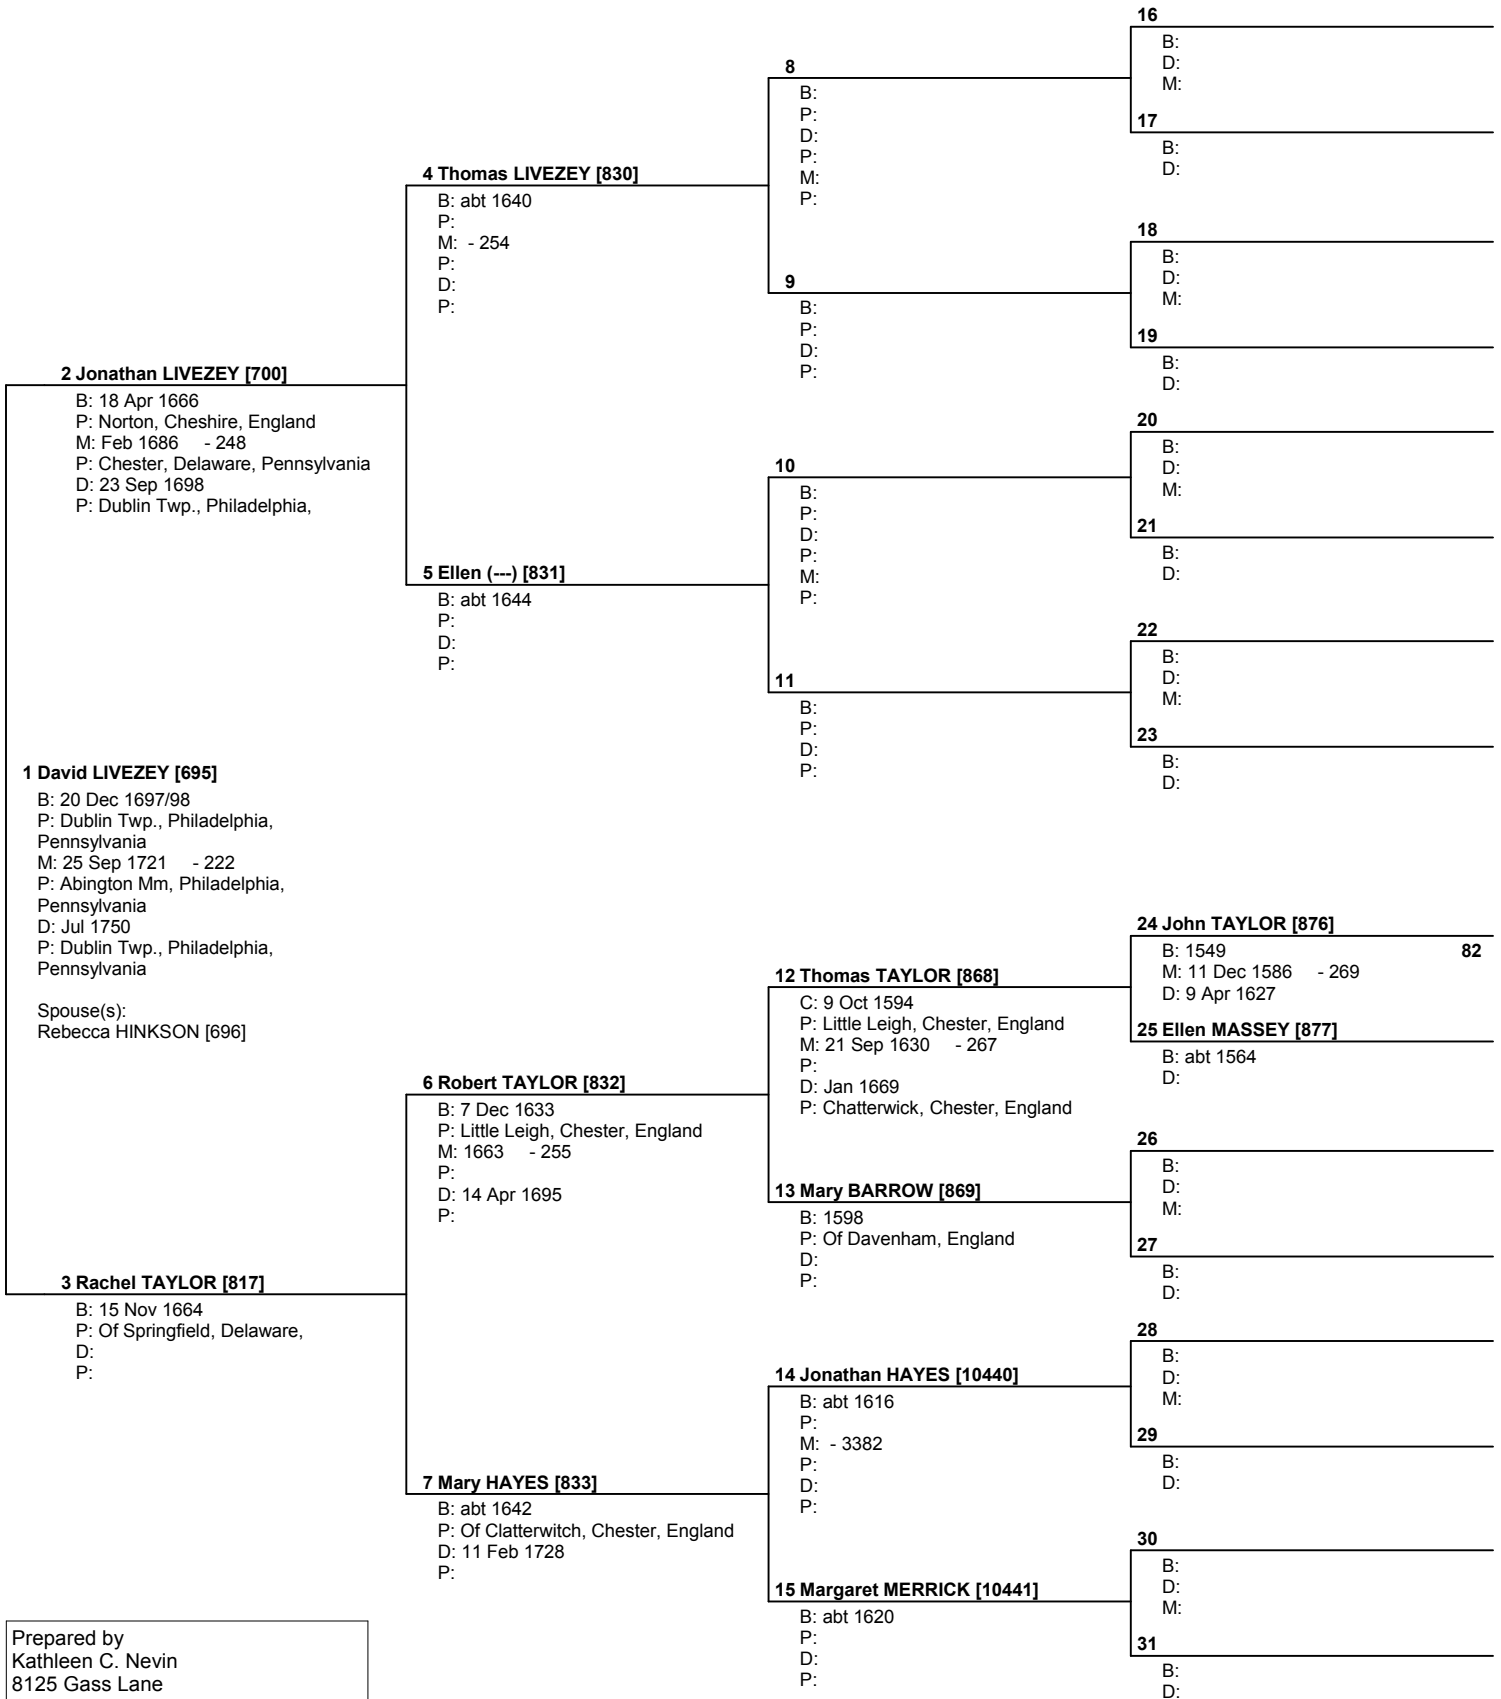

Pedigree Chart

No. 1 on this chart is the same as no. 16 on chart no. 12

Prepared by
Kathleen C. Nevin
8125 Gass Lane
Collinsville, IL 62234

USA

Telephone number 618-628-7066	Date prepared 22 Nov 2004