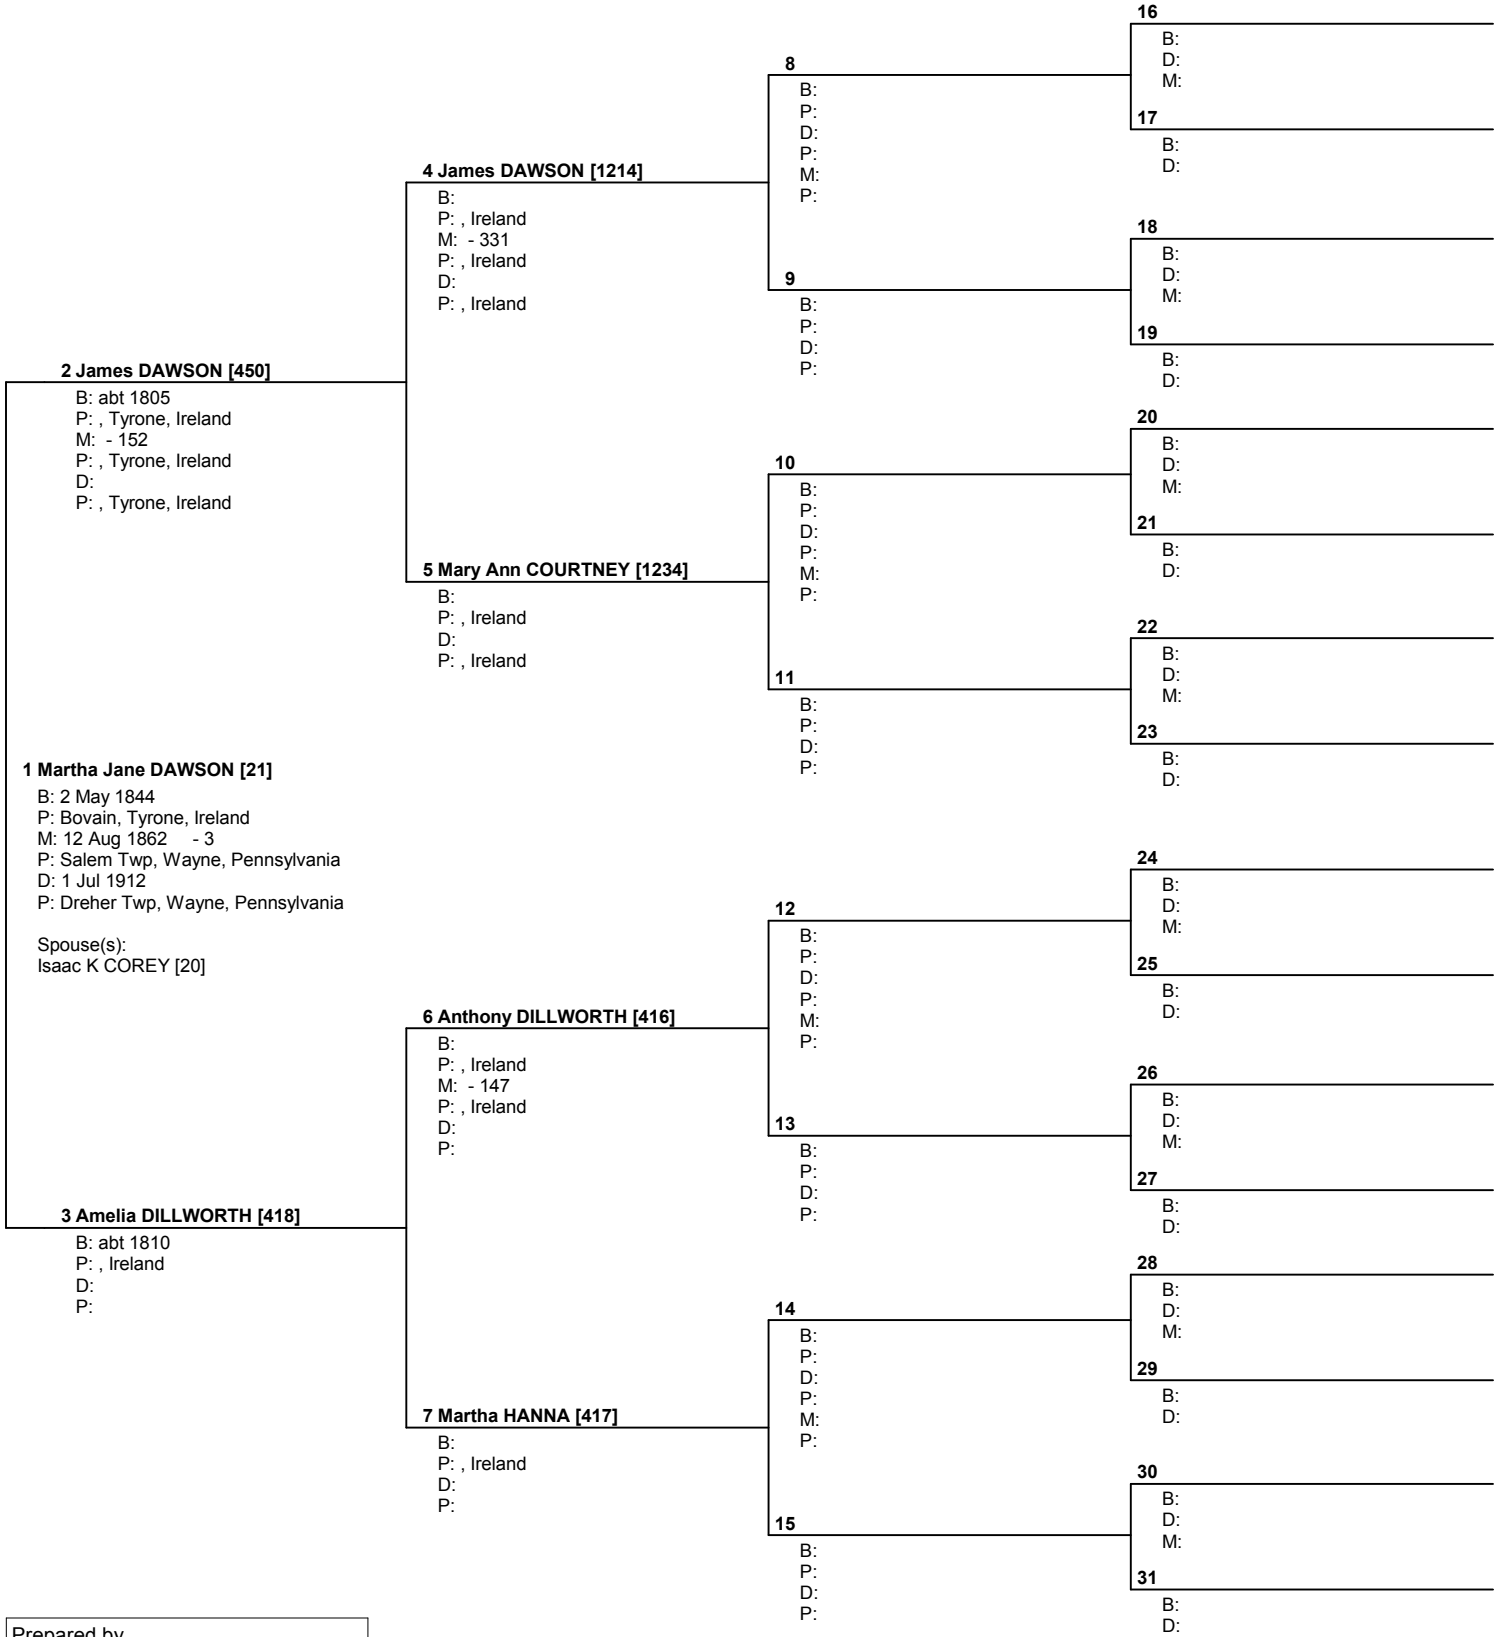

Pedigree Chart

No. 1 on this chart is the same as no. 17 on chart no. 1

Prepared by
Kathleen C. Nevin
8125 Gass Lane
Collinsville, IL 62234

USA

Telephone number 618-628-7066	Date prepared 22 Nov 2004