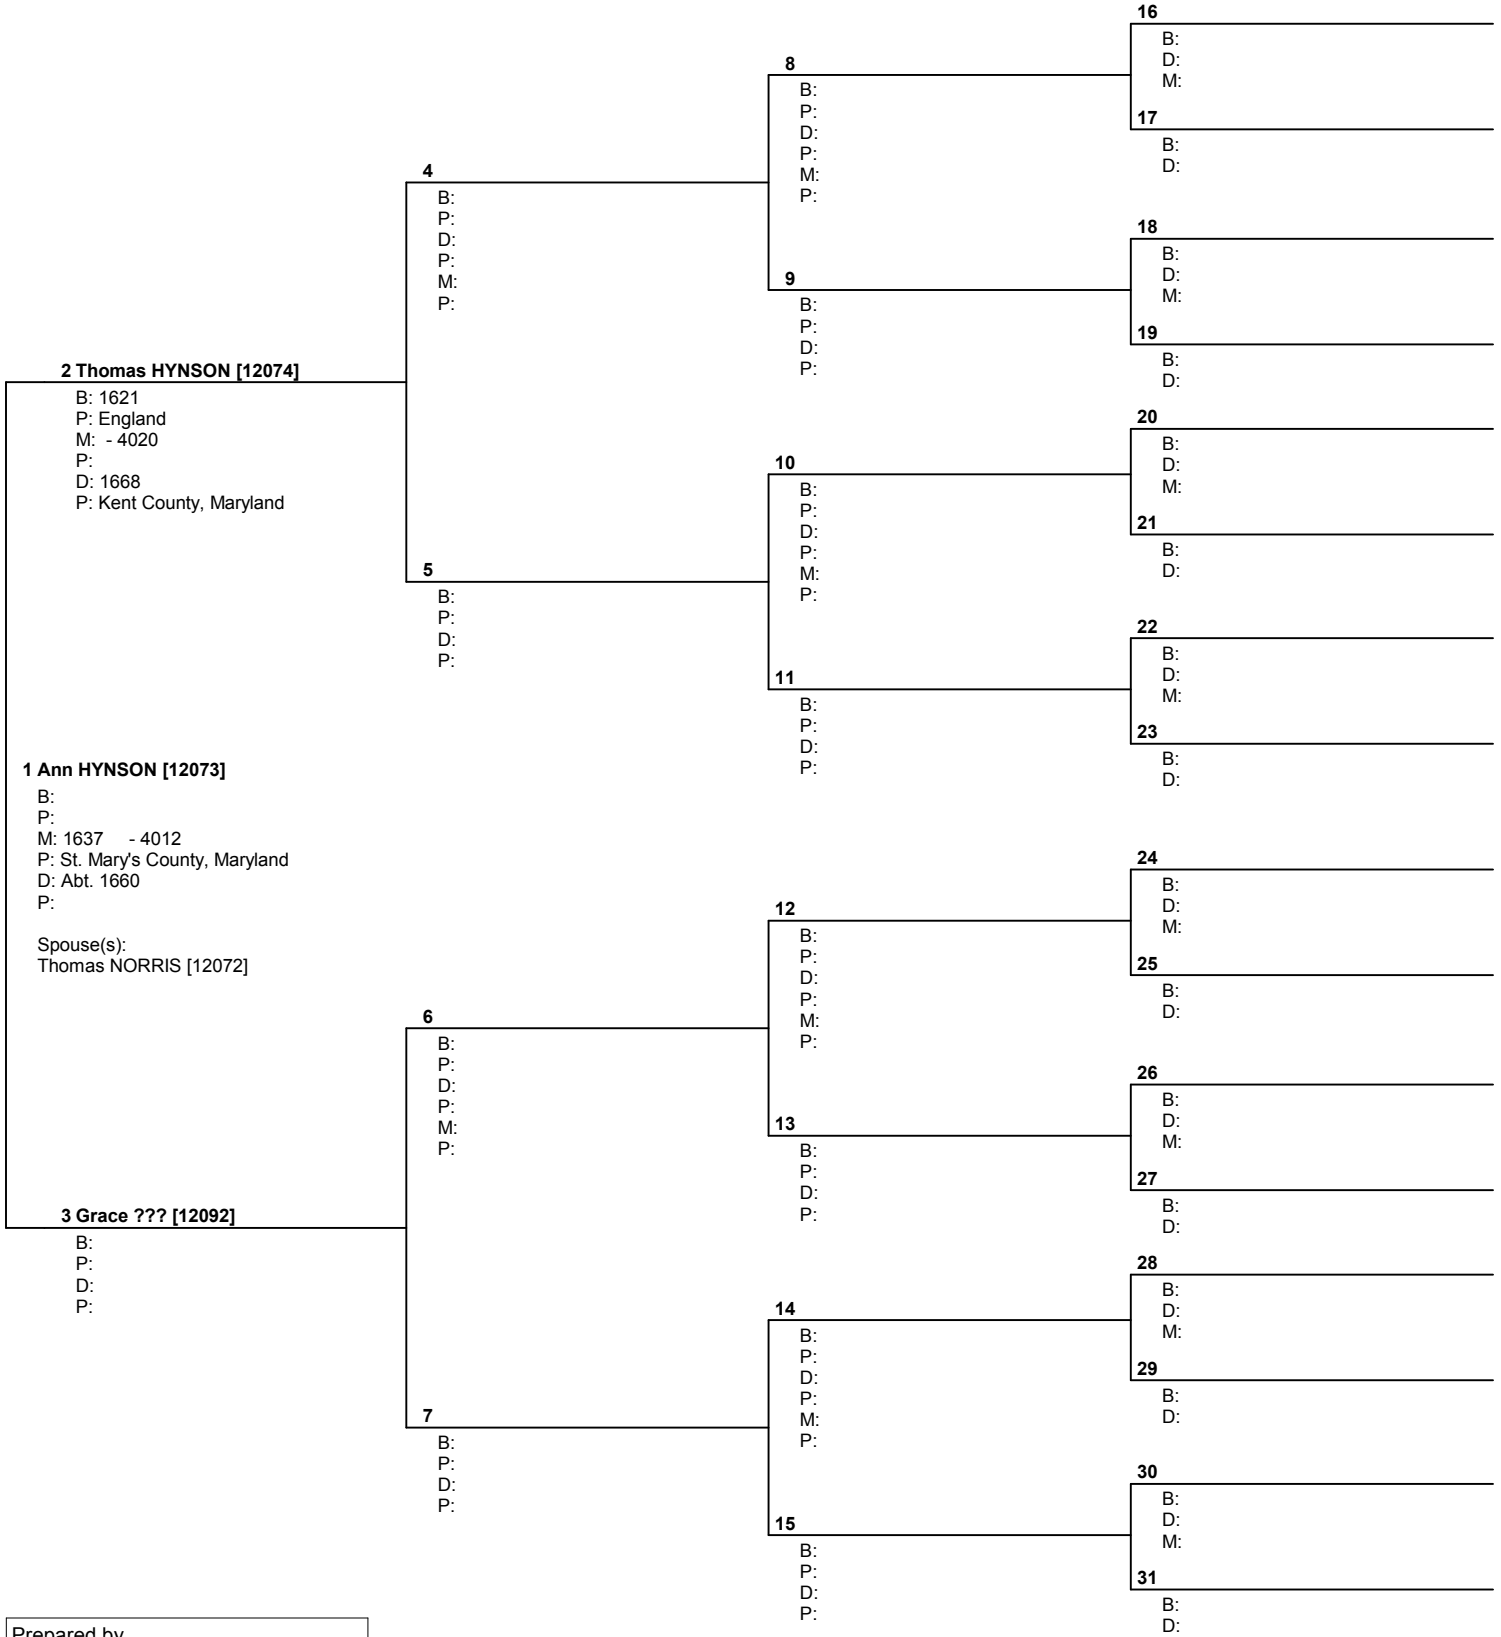

Pedigree Chart

No. 1 on this chart is the same as no. 17 on chart no. 46

Prepared by
Kathleen C. Nevin
8125 Gass Lane
Collinsville, IL 62234

USA

Telephone number 618-628-7066	Date prepared 22 Nov 2004