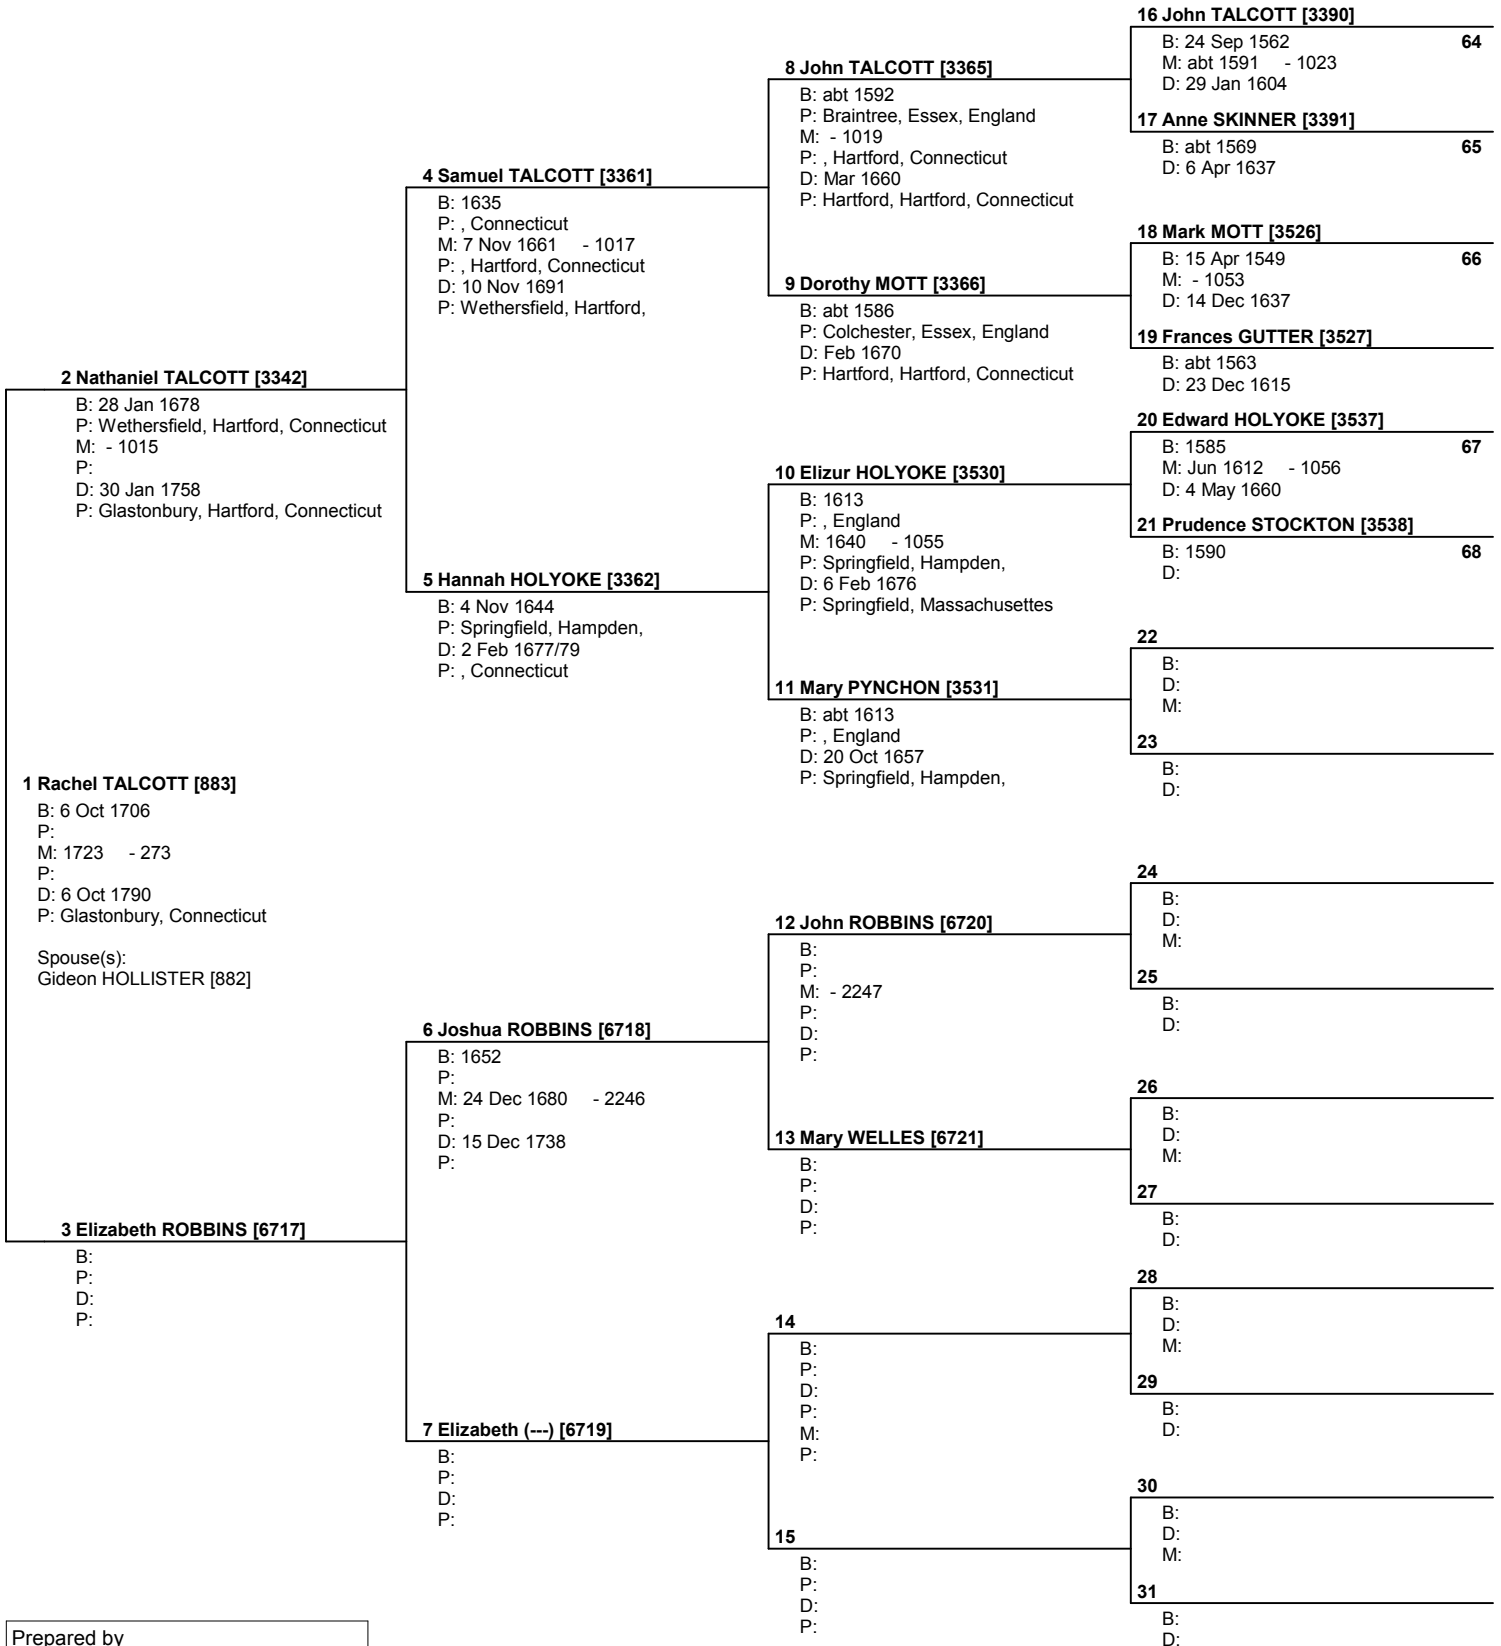

Pedigree Chart

No. 1 on this chart is the same as no. 25 on chart no. 6

Prepared by
Kathleen C. Nevin
8125 Gass Lane
Collinsville, IL 62234

USA

Telephone number 618-628-7066	Date prepared 22 Nov 2004