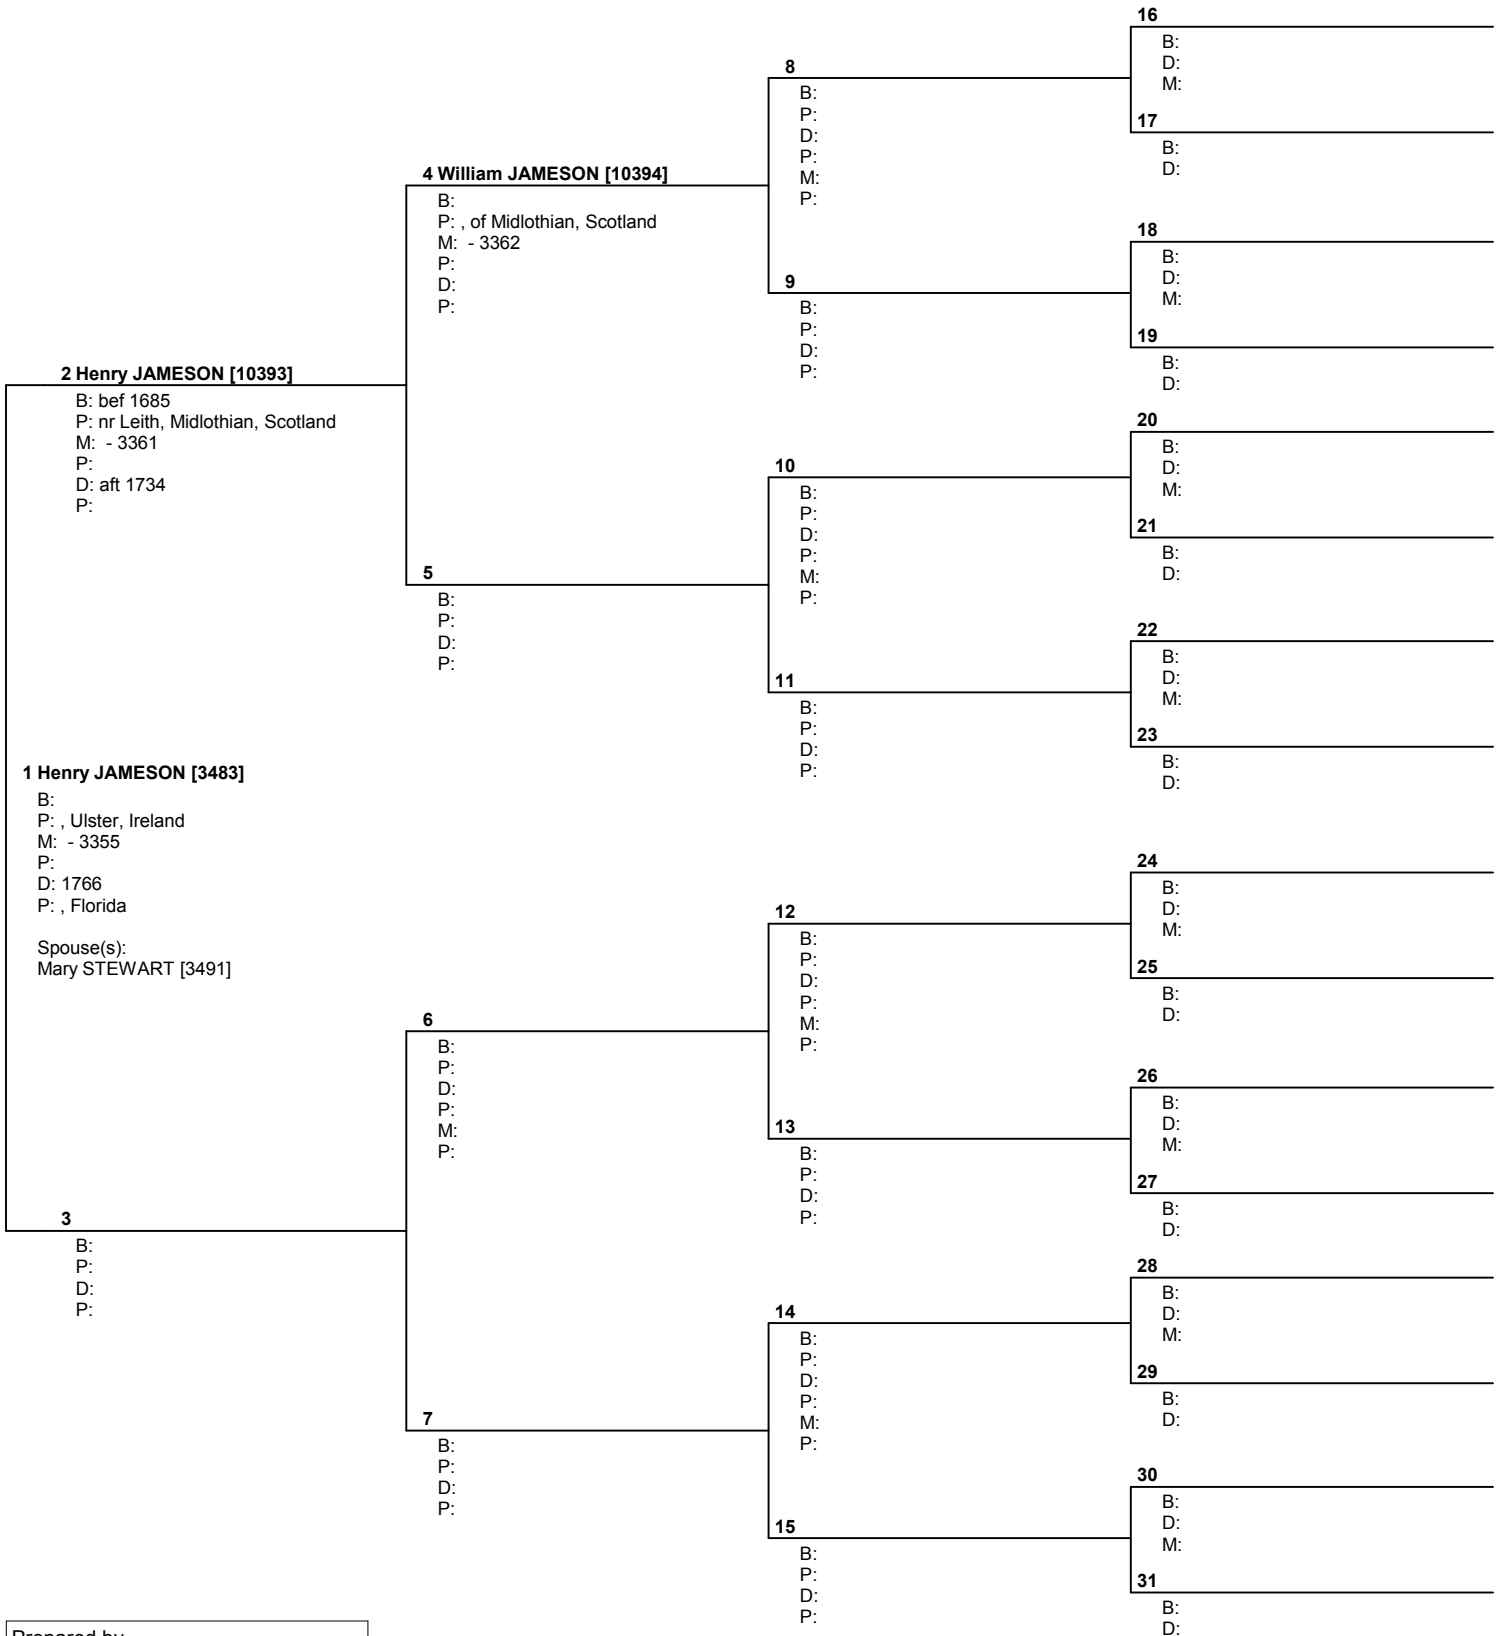

Pedigree Chart

No. 1 on this chart is the same as no. 26 on chart no. 12

Prepared by
Kathleen C. Nevin
8125 Gass Lane
Collinsville, IL 62234

USA

Telephone number 618-628-7066	Date prepared 22 Nov 2004