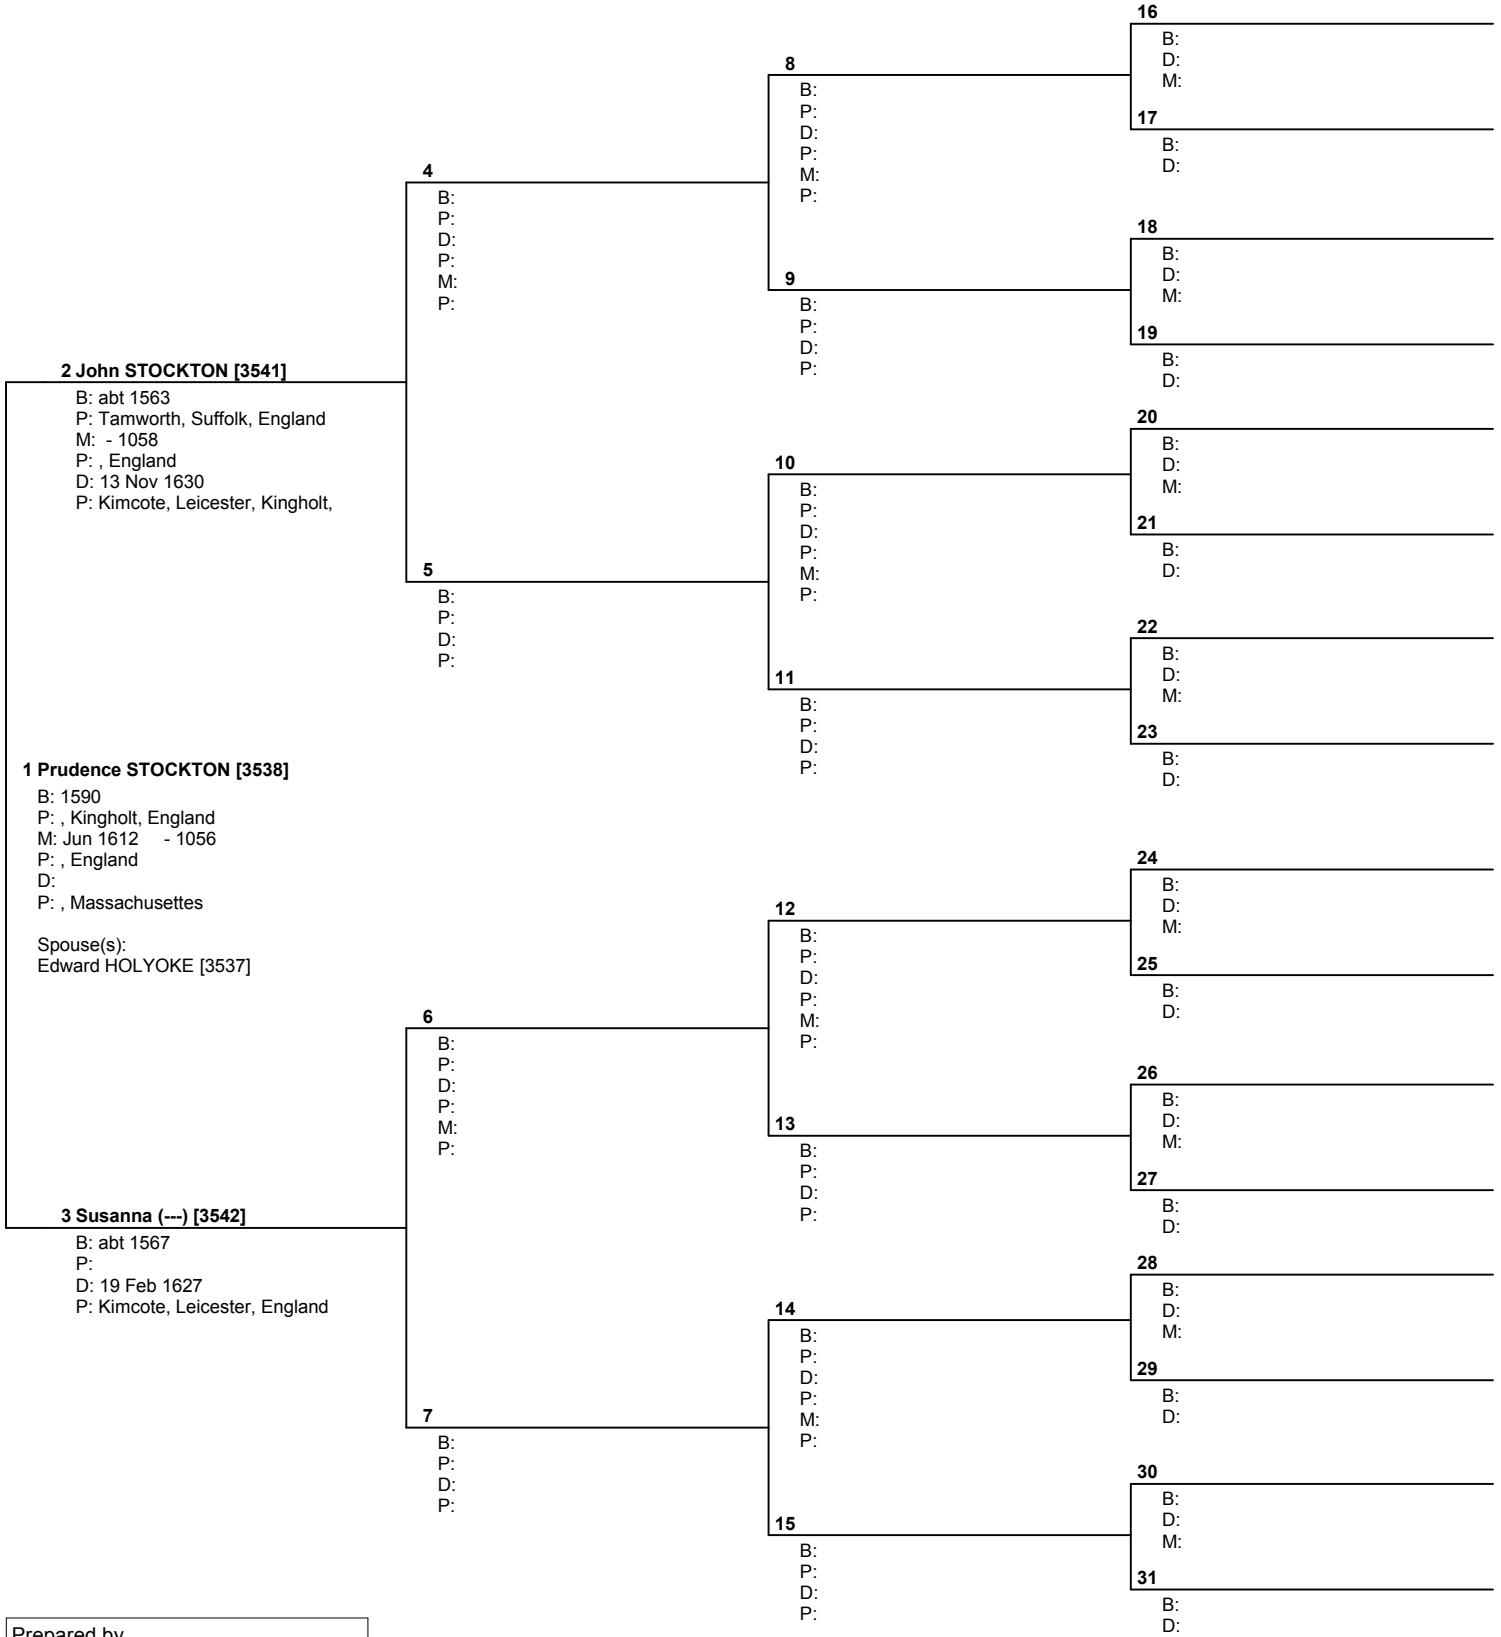

Pedigree Chart

No. 1 on this chart is the same as no. 21 on chart no. 24

Prepared by
Kathleen C. Nevin
8125 Gass Lane
Collinsville, IL 62234

USA

Telephone number 618-628-7066	Date prepared 22 Nov 2004