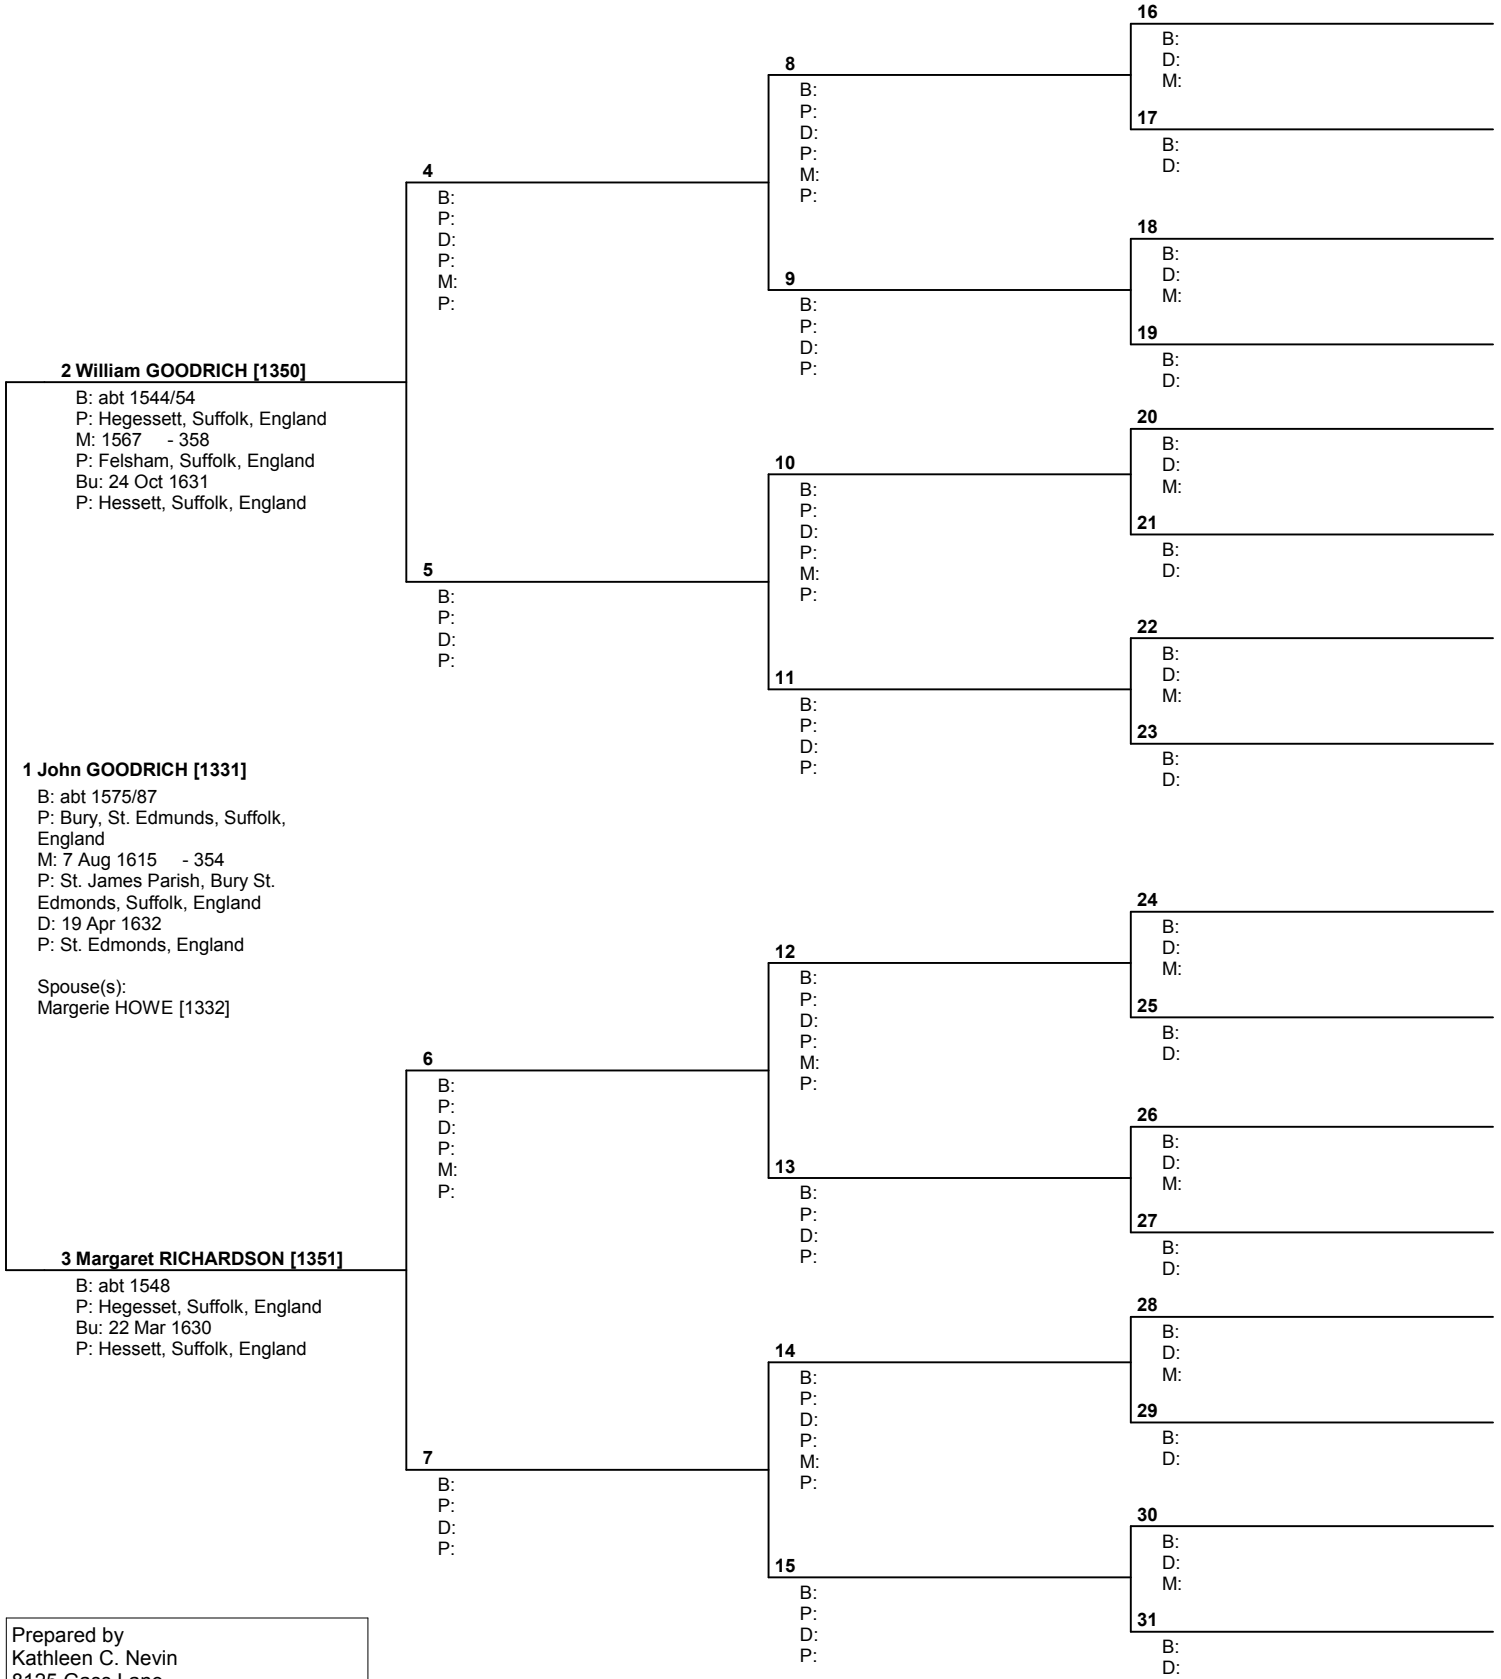

Pedigree Chart

No. 1 on this chart is the same as no. 20 on chart no. 23

Prepared by
Kathleen C. Nevin
8125 Gass Lane
Collinsville, IL 62234

USA

Telephone number 618-628-7066	Date prepared 22 Nov 2004