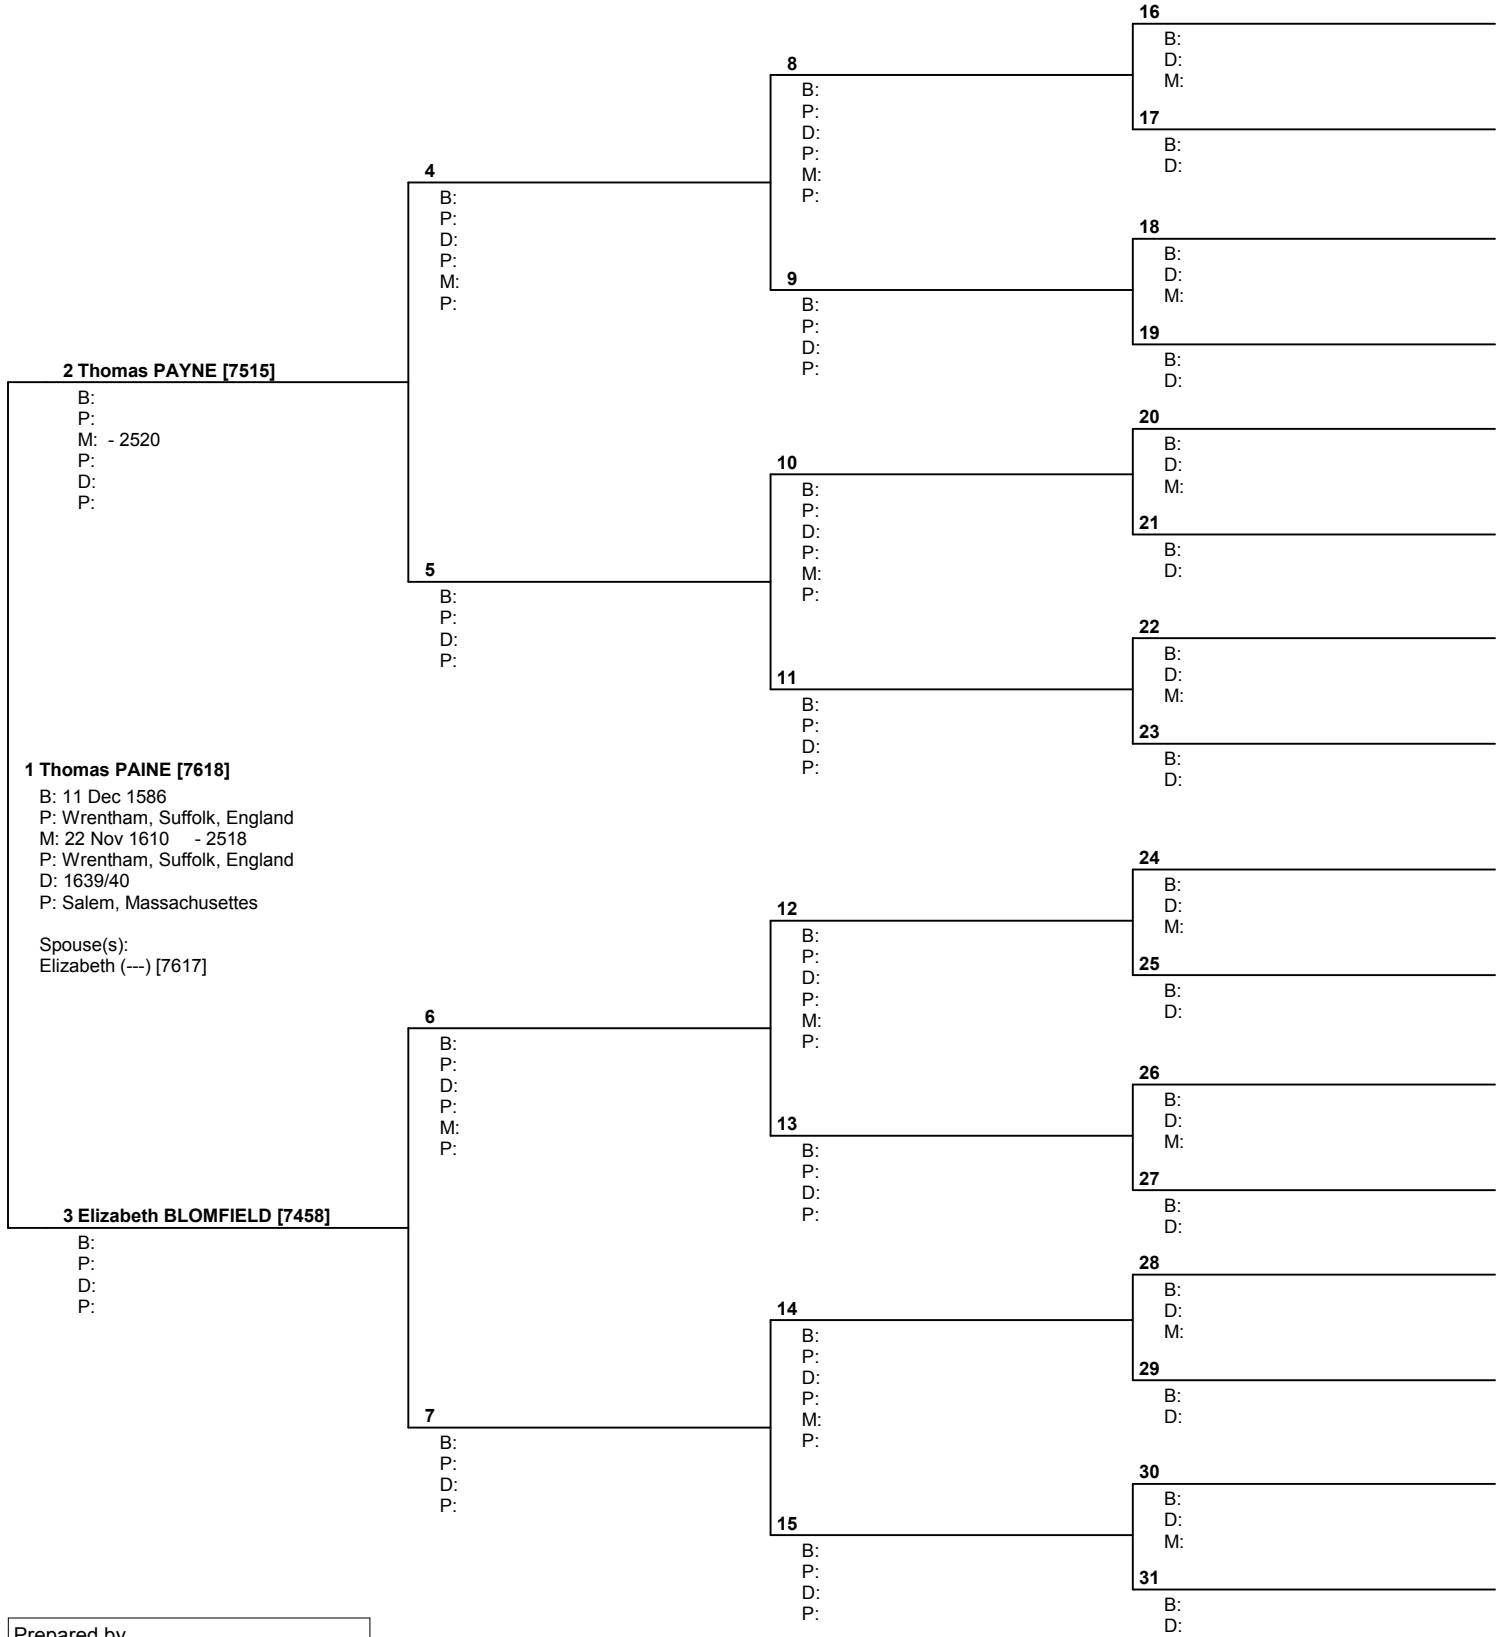

Pedigree Chart

No. 1 on this chart is the same as no. 18 on chart no. 17

Prepared by
Kathleen C. Nevin
8125 Gass Lane
Collinsville, IL 62234

USA

Telephone number 618-628-7066	Date prepared 22 Nov 2004