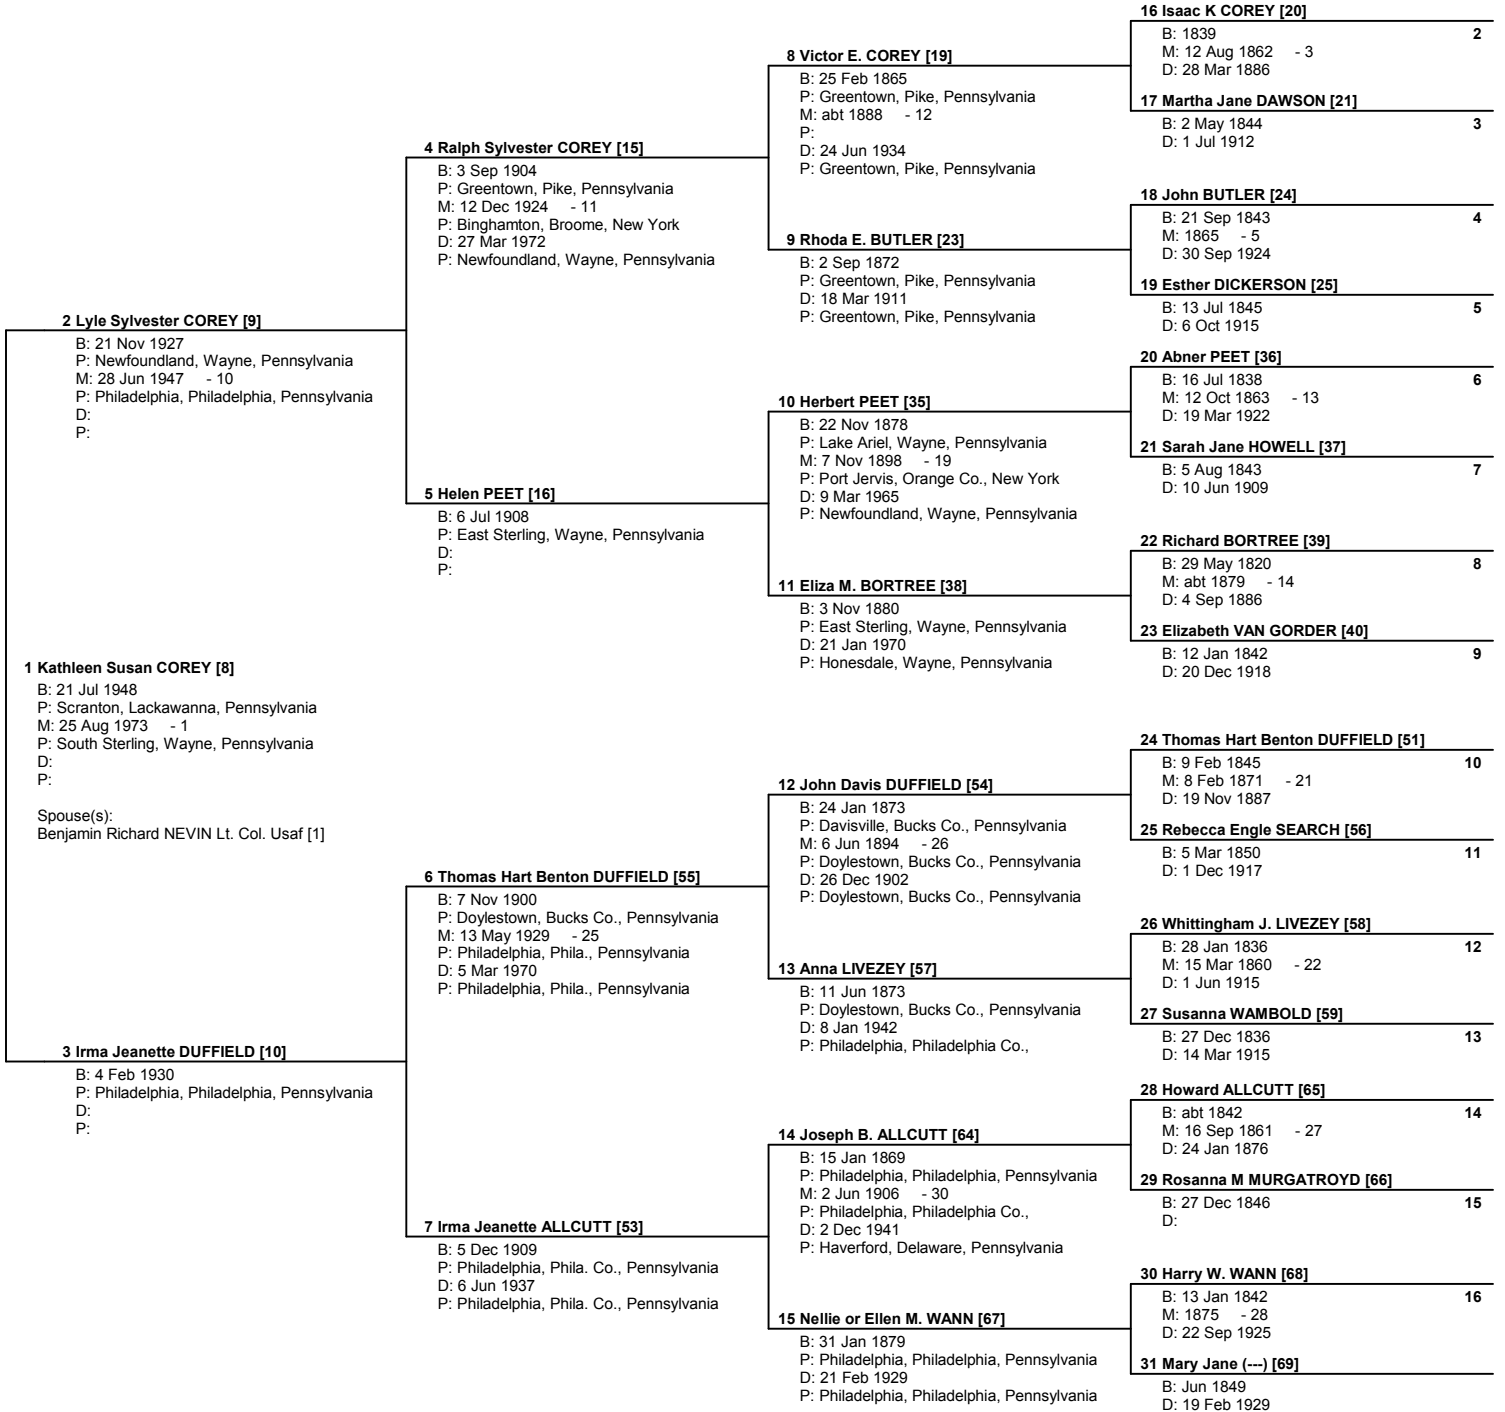

Pedigree Chart

Chart no. 1

Prepared by
 Kathleen C. Nevin
 8125 Gass Lane
 Collinsville, IL 62234

USA

Telephone number 618-628-7066	Date prepared 22 Nov 2004
----------------------------------	------------------------------