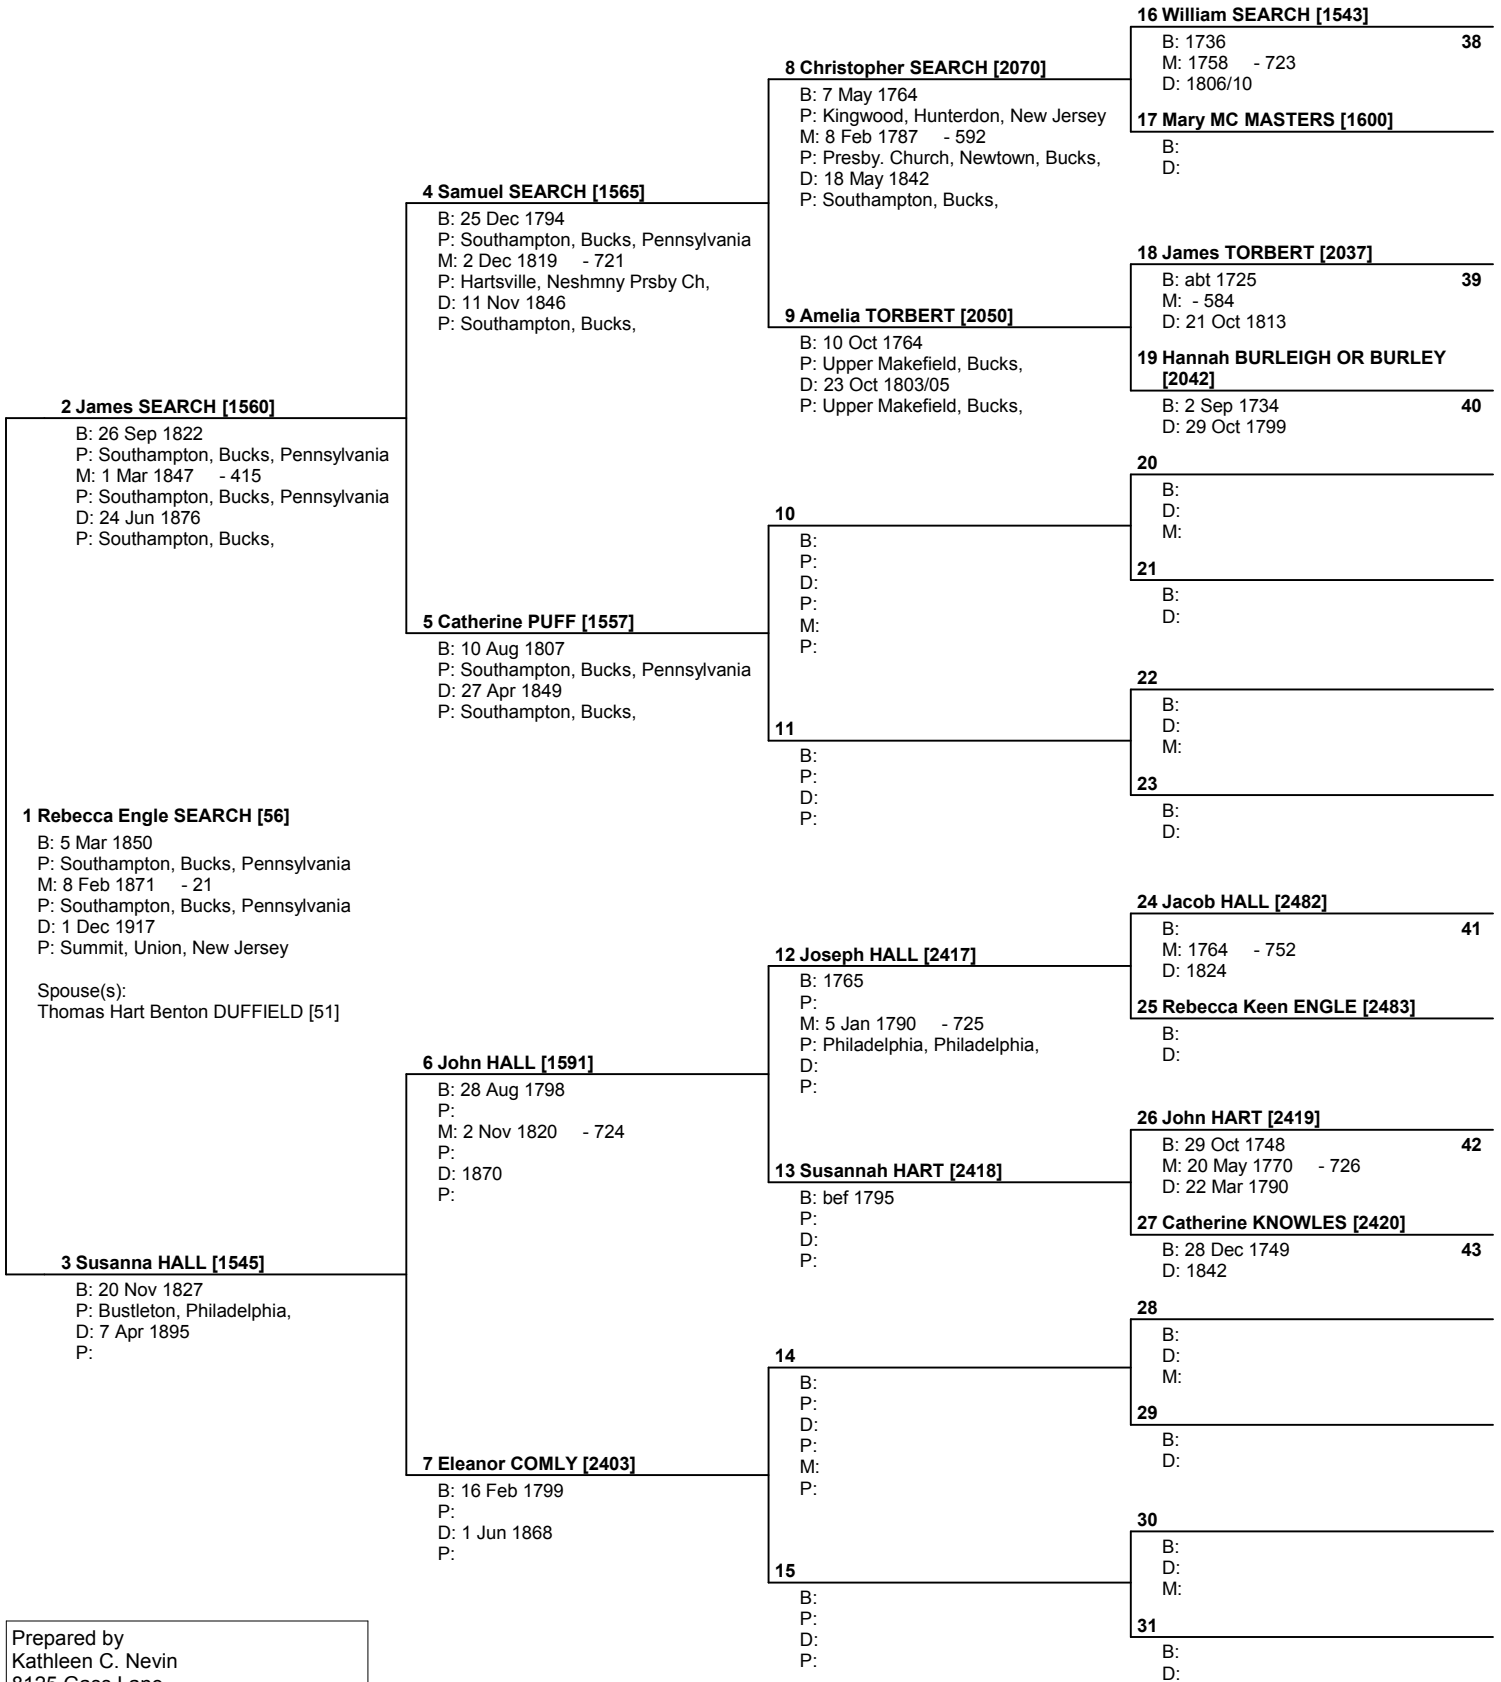

Pedigree Chart

No. 1 on this chart is the same as no. 25 on chart no. 1

Prepared by
Kathleen C. Nevin
8125 Gass Lane
Collinsville, IL 62234

USA

Telephone number 618-628-7066	Date prepared 22 Nov 2004