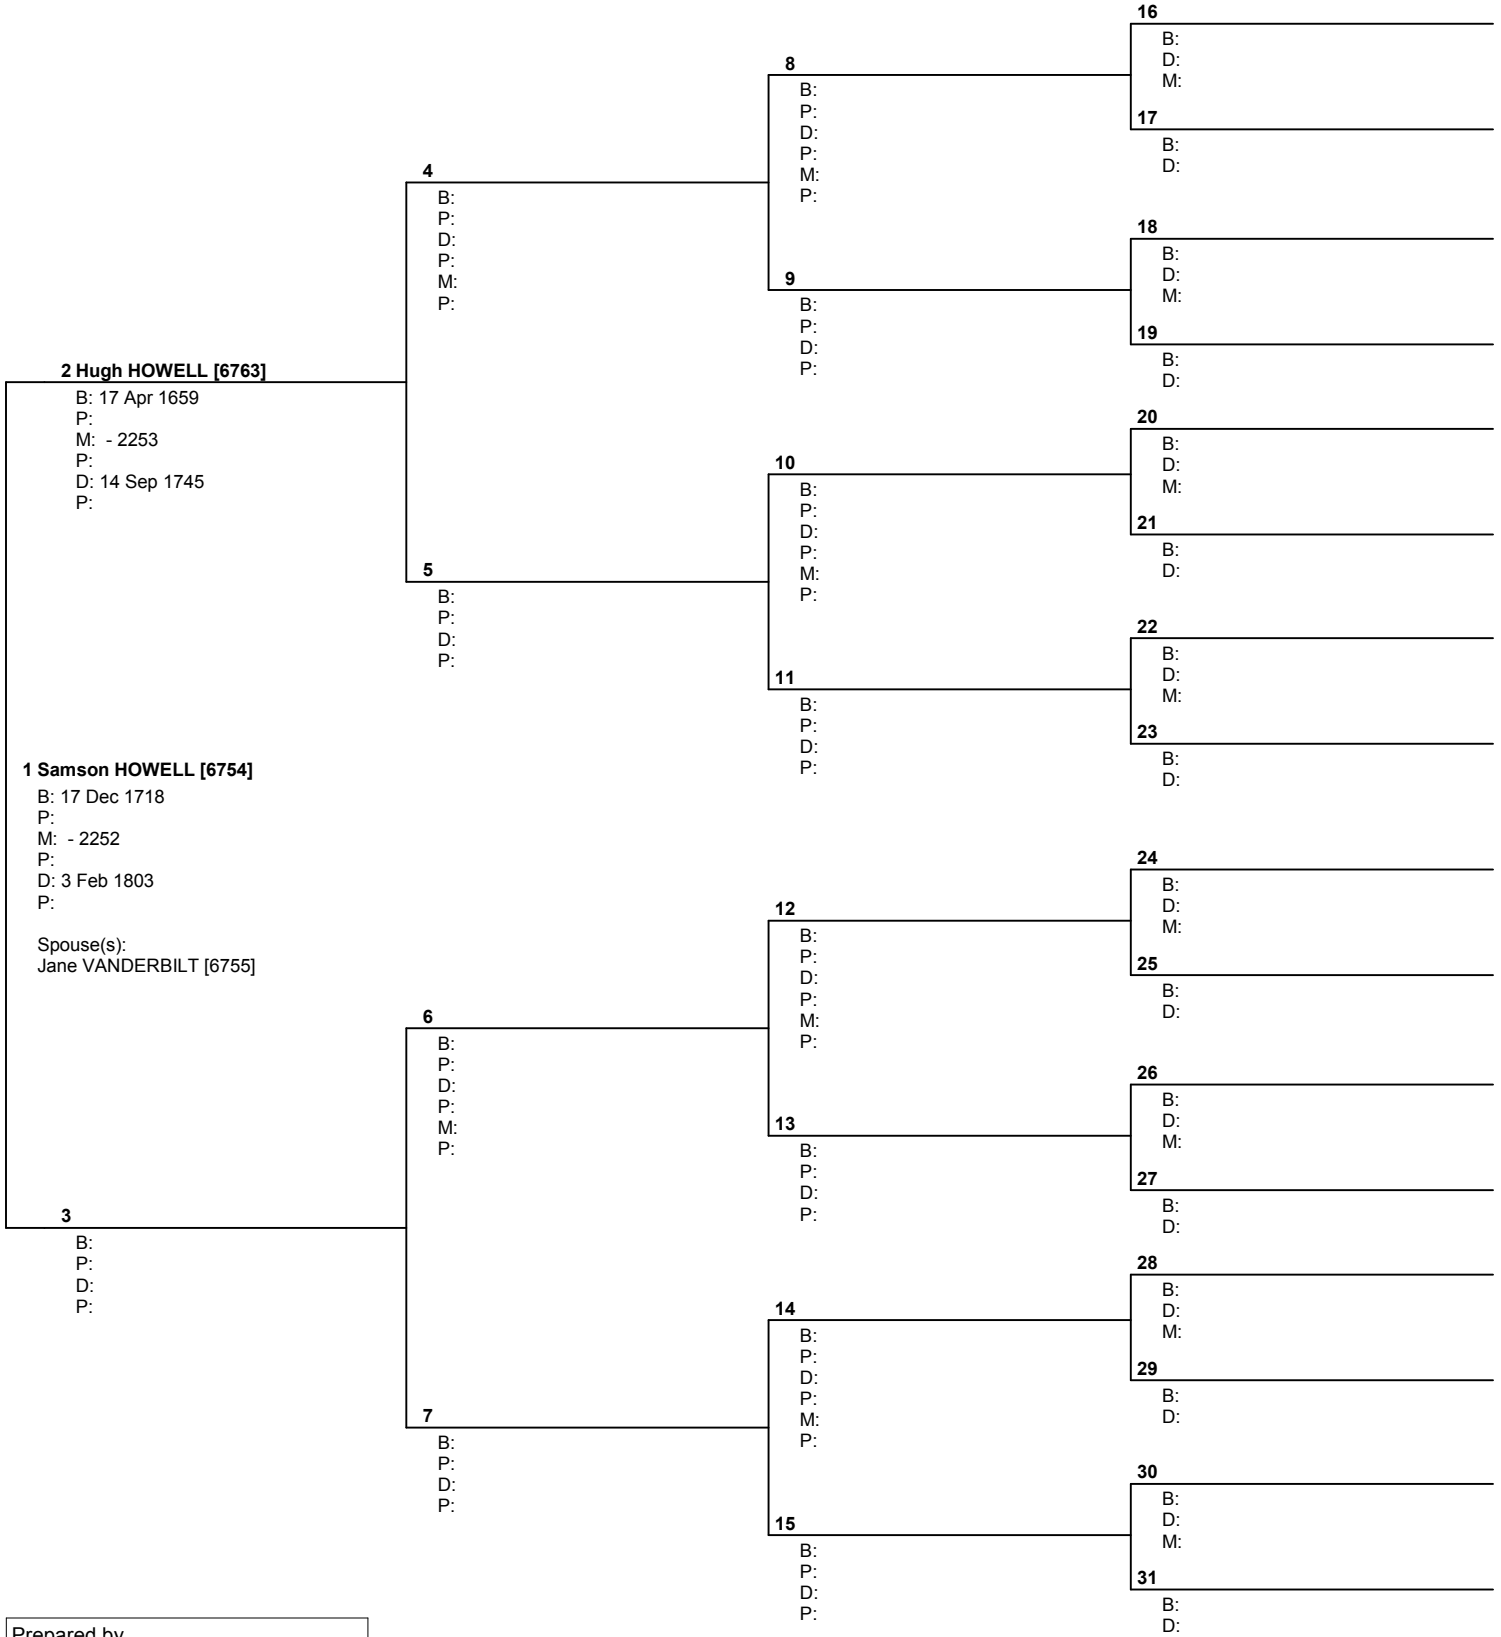

Pedigree Chart

No. 1 on this chart is the same as no. 16 on chart no. 7

Prepared by
Kathleen C. Nevin
8125 Gass Lane
Collinsville, IL 62234

USA

Telephone number 618-628-7066	Date prepared 22 Nov 2004