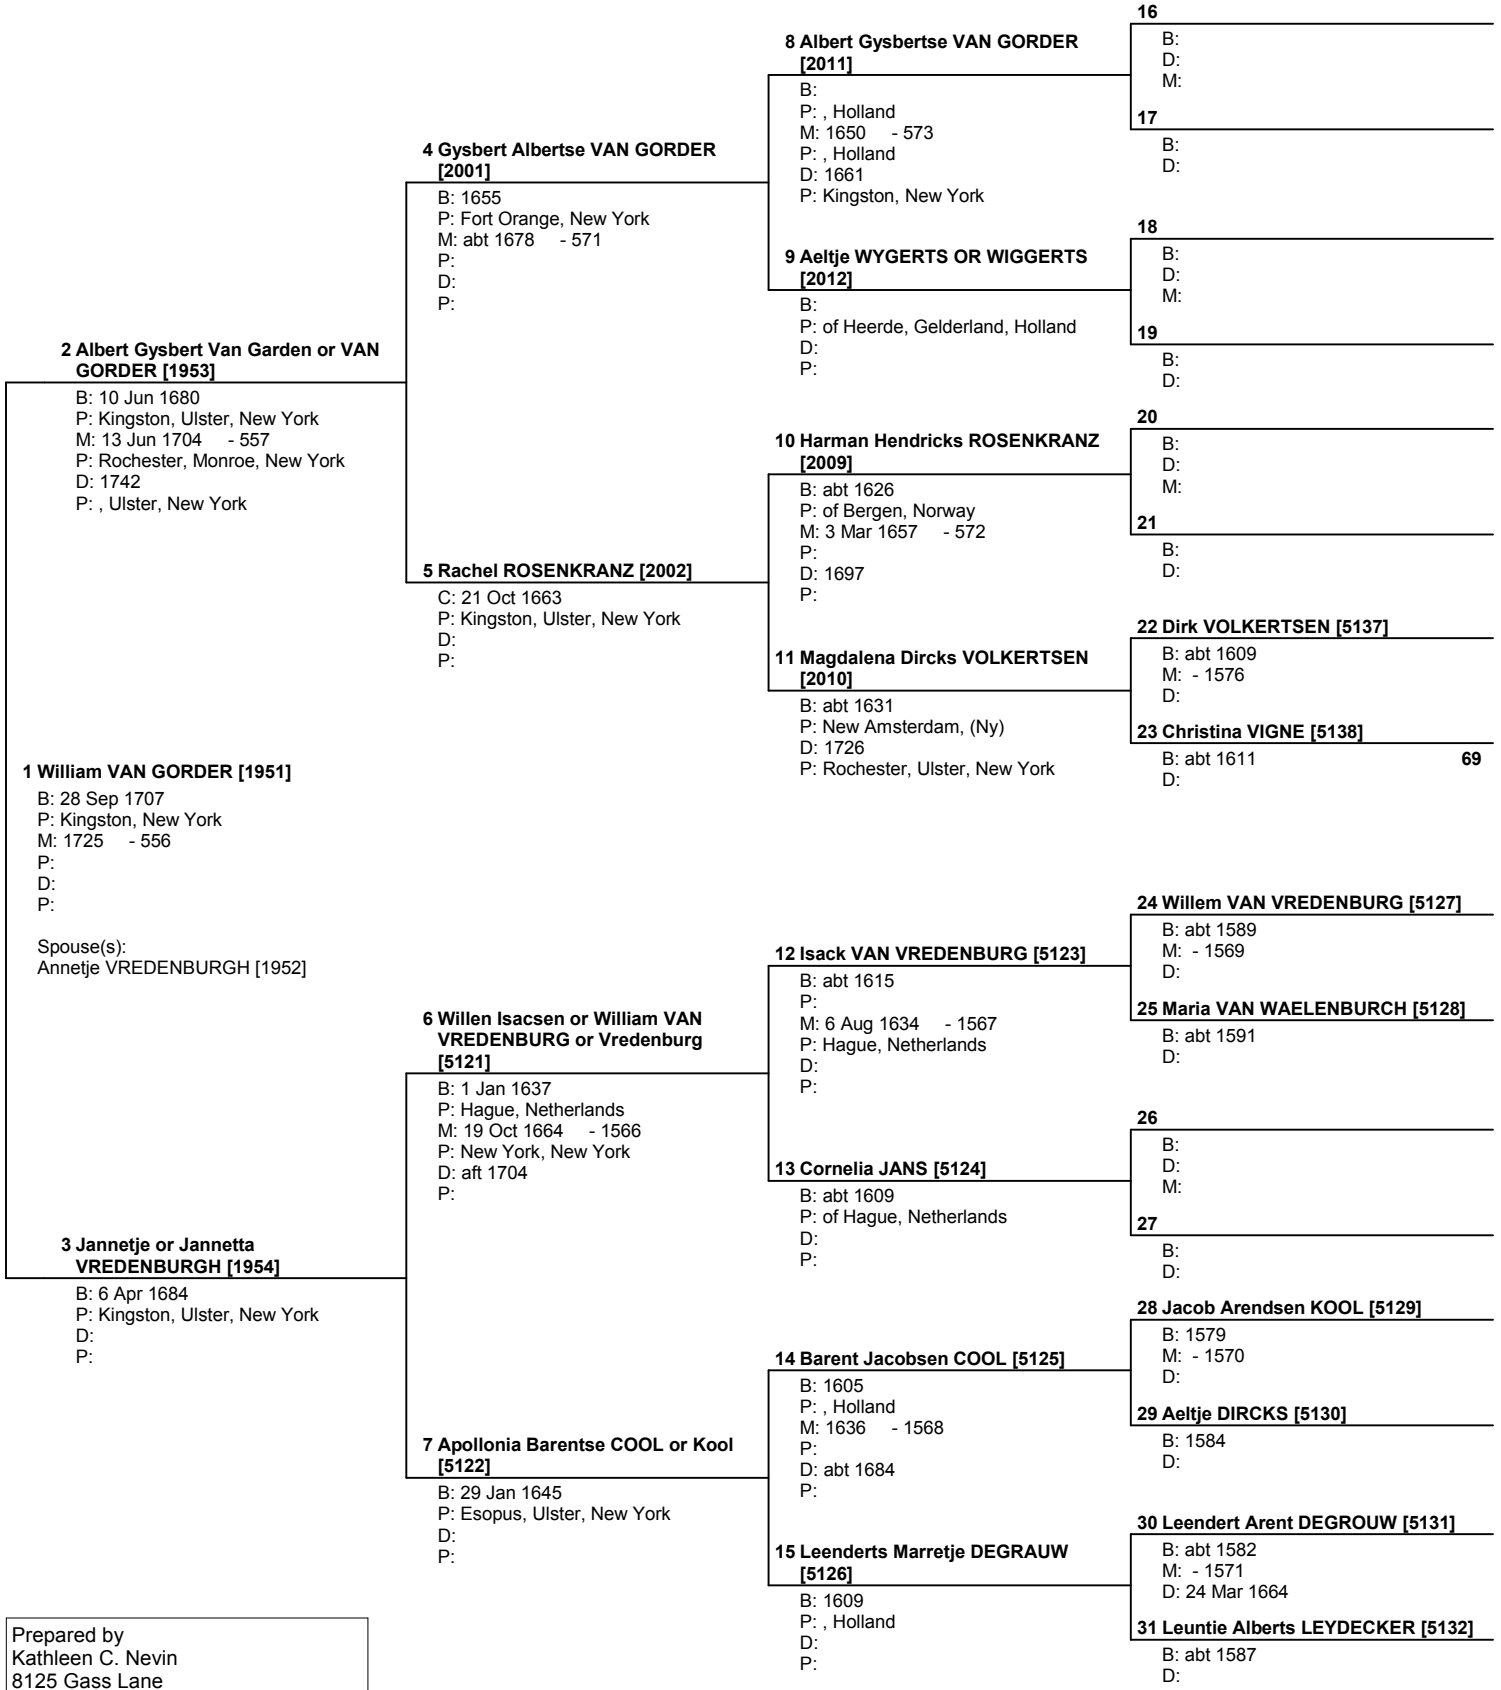

Pedigree Chart

No. 1 on this chart is the same as no. 16 on chart no. 9

Prepared by
Kathleen C. Nevin
8125 Gass Lane
Collinsville, IL 62234

USA

Telephone number 618-628-7066	Date prepared 22 Nov 2004