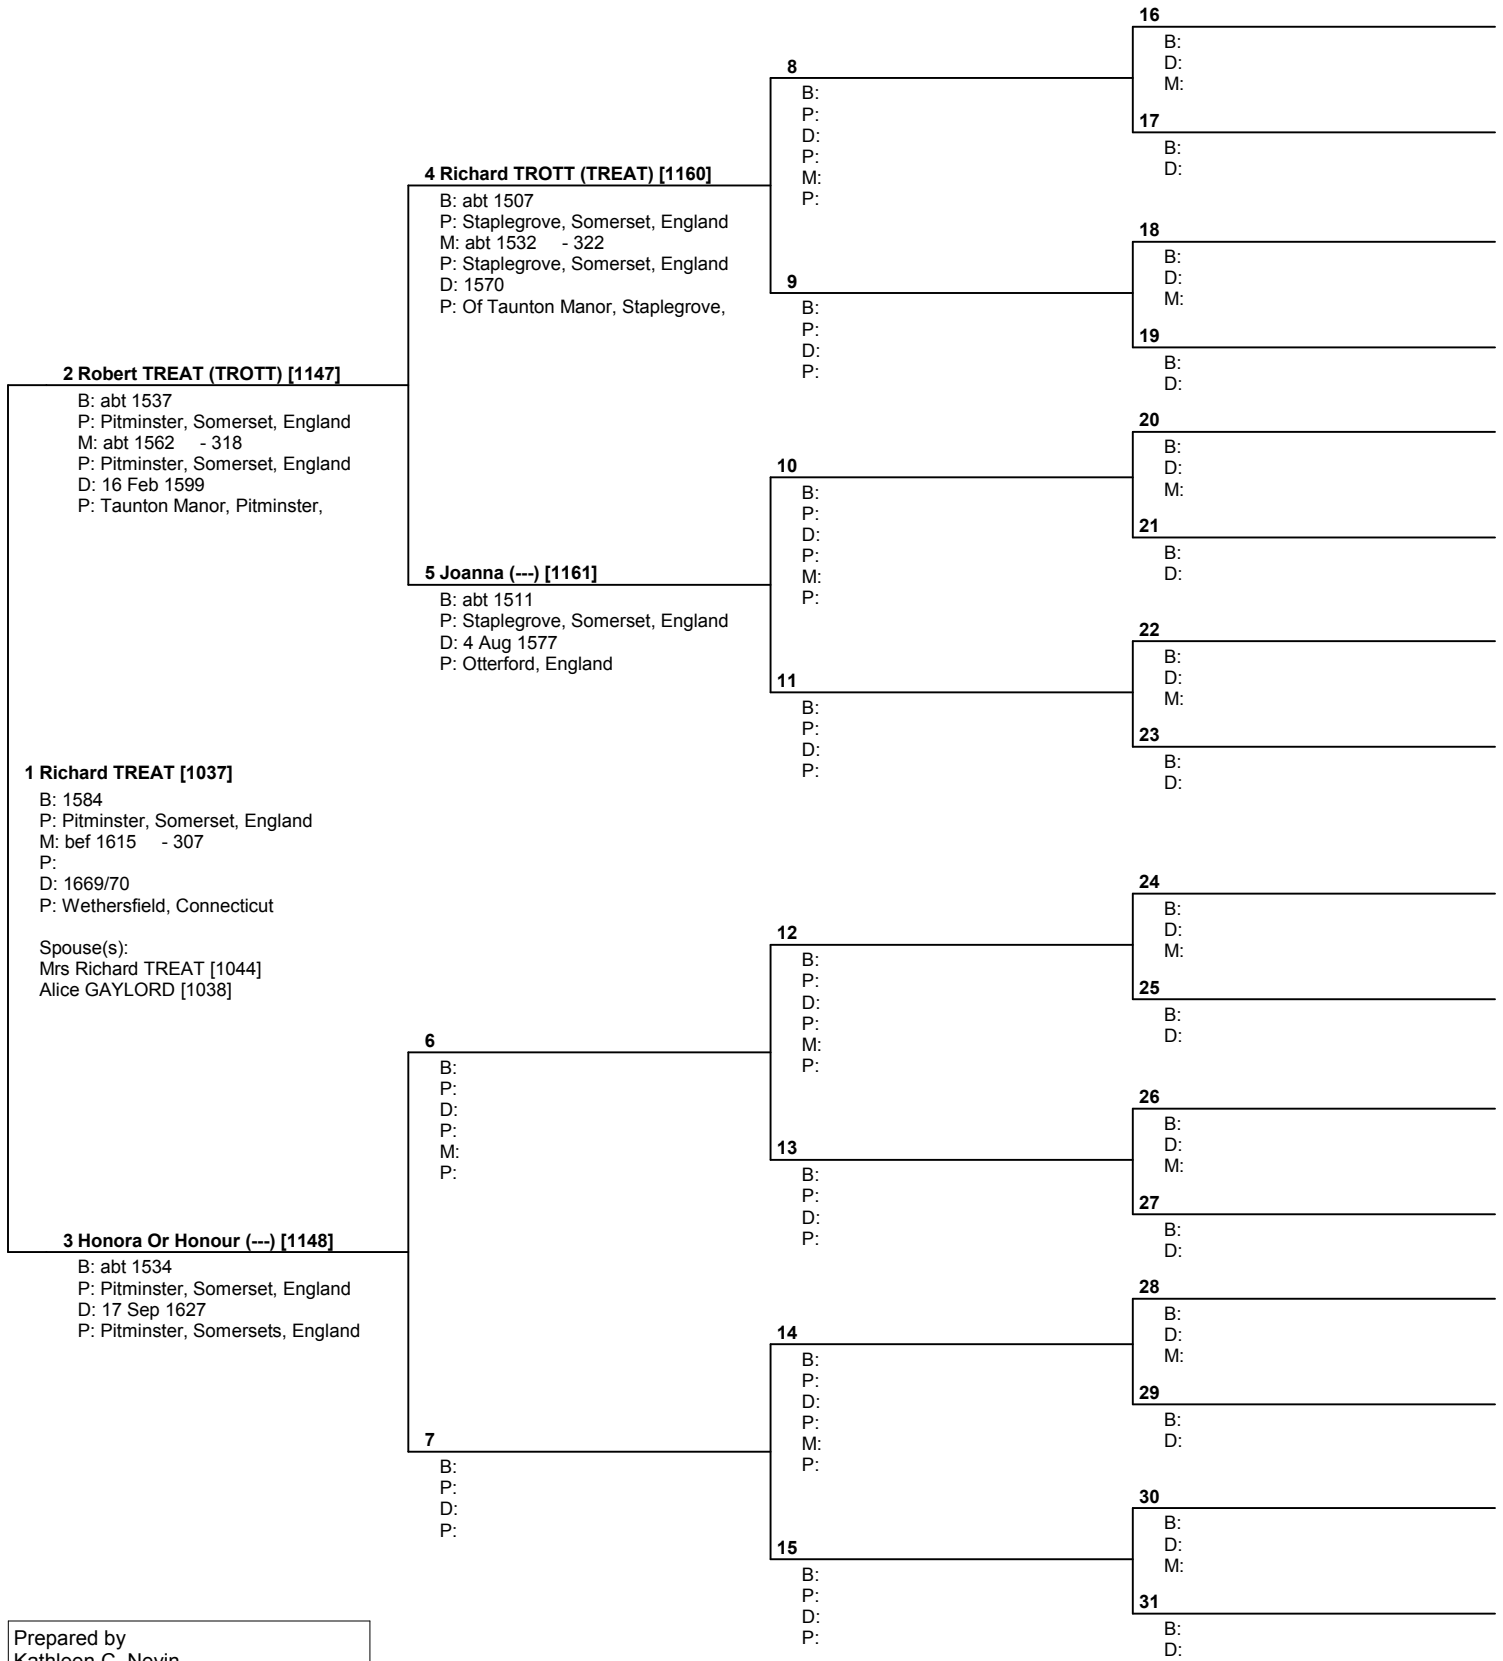

Pedigree Chart

No. 1 on this chart is the same as no. 18 on chart no. 23

Prepared by
Kathleen C. Nevin
8125 Gass Lane
Collinsville, IL 62234

USA

Telephone number 618-628-7066	Date prepared 22 Nov 2004