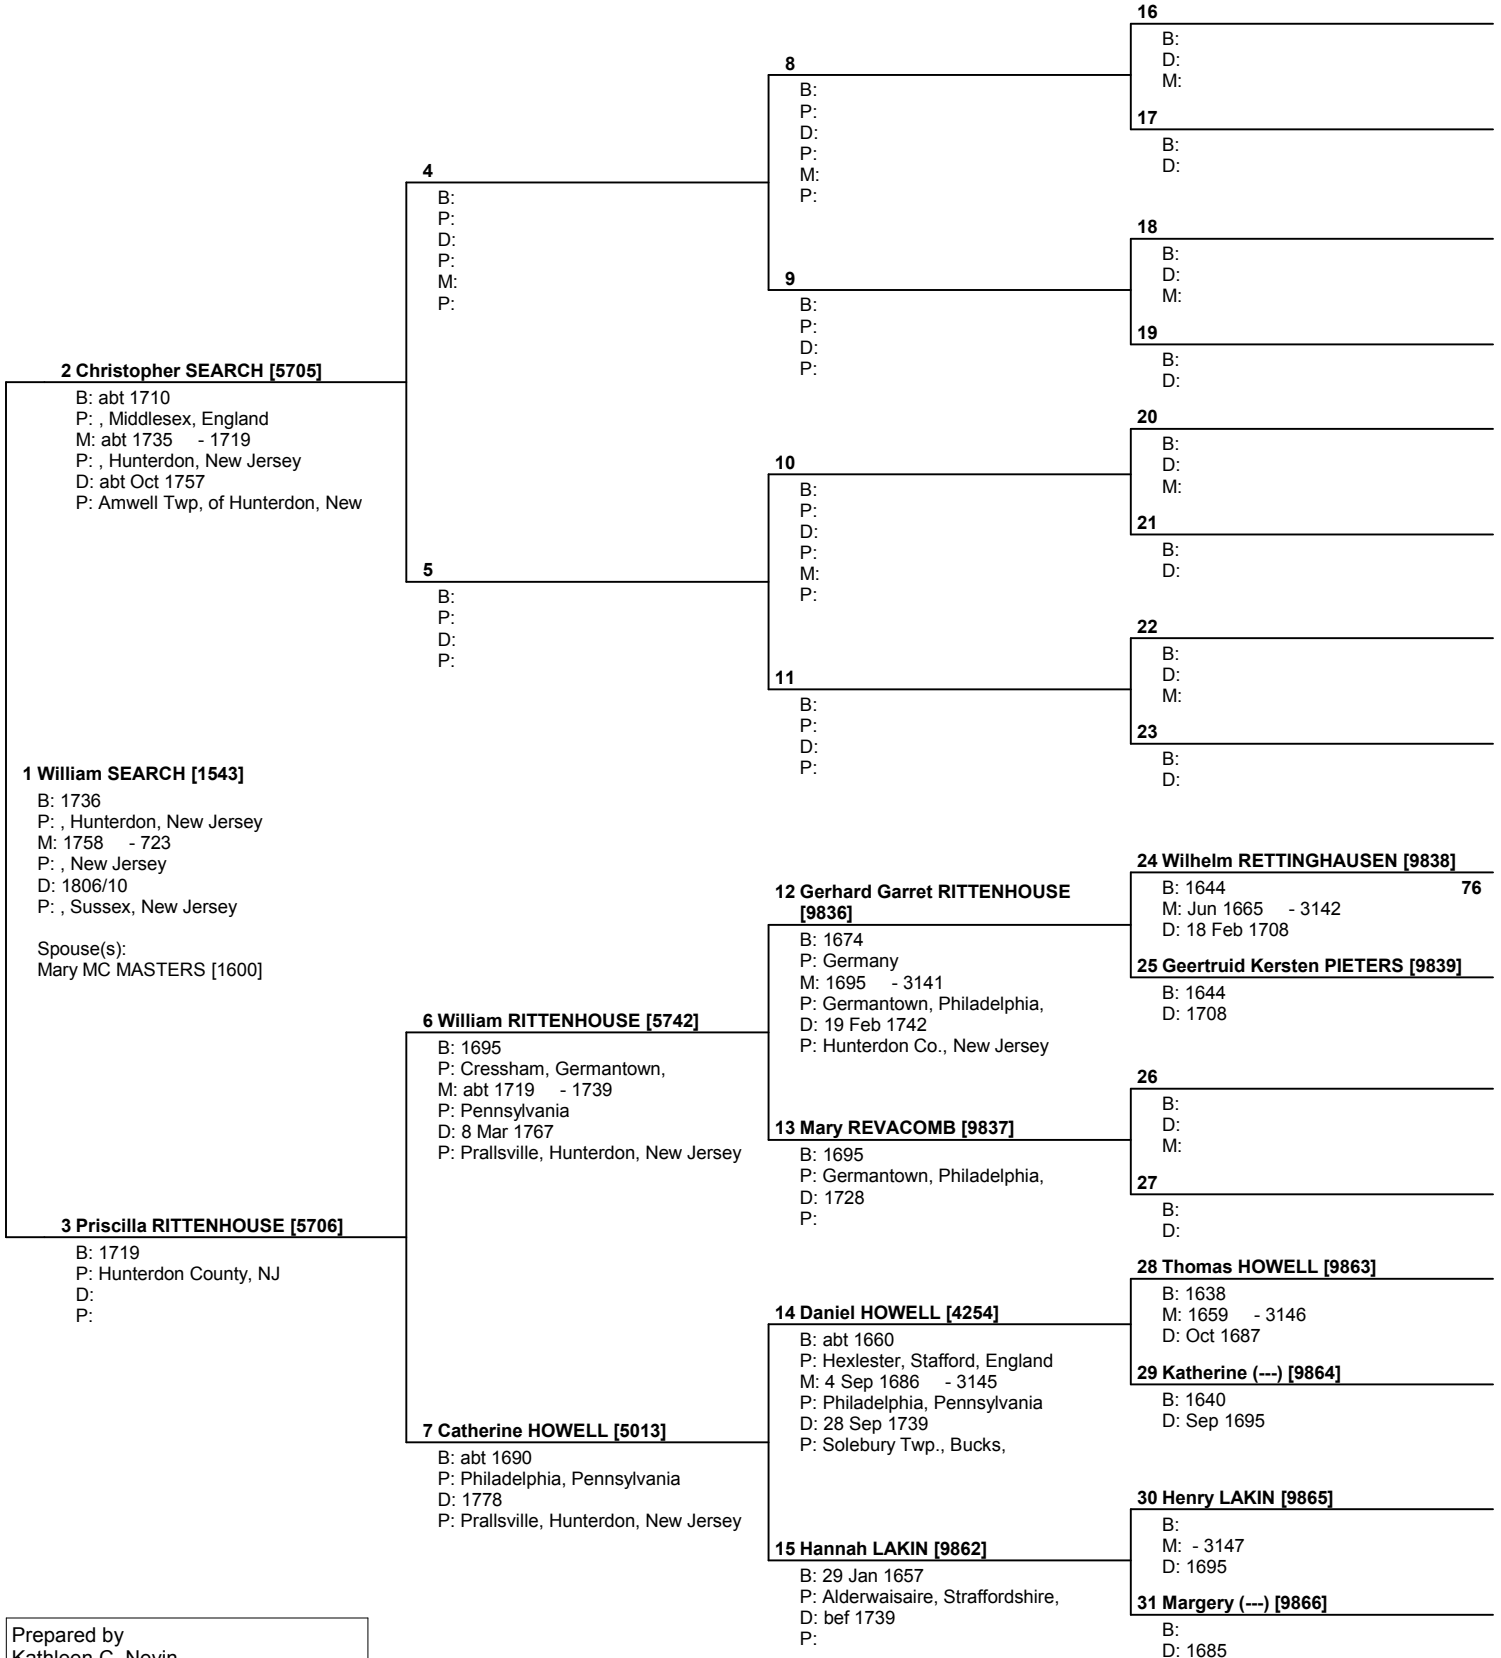

Pedigree Chart

No. 1 on this chart is the same as no. 16 on chart no. 11

Prepared by
Kathleen C. Nevin
8125 Gass Lane
Collinsville, IL 62234

USA

Telephone number 618-628-7066	Date prepared 22 Nov 2004