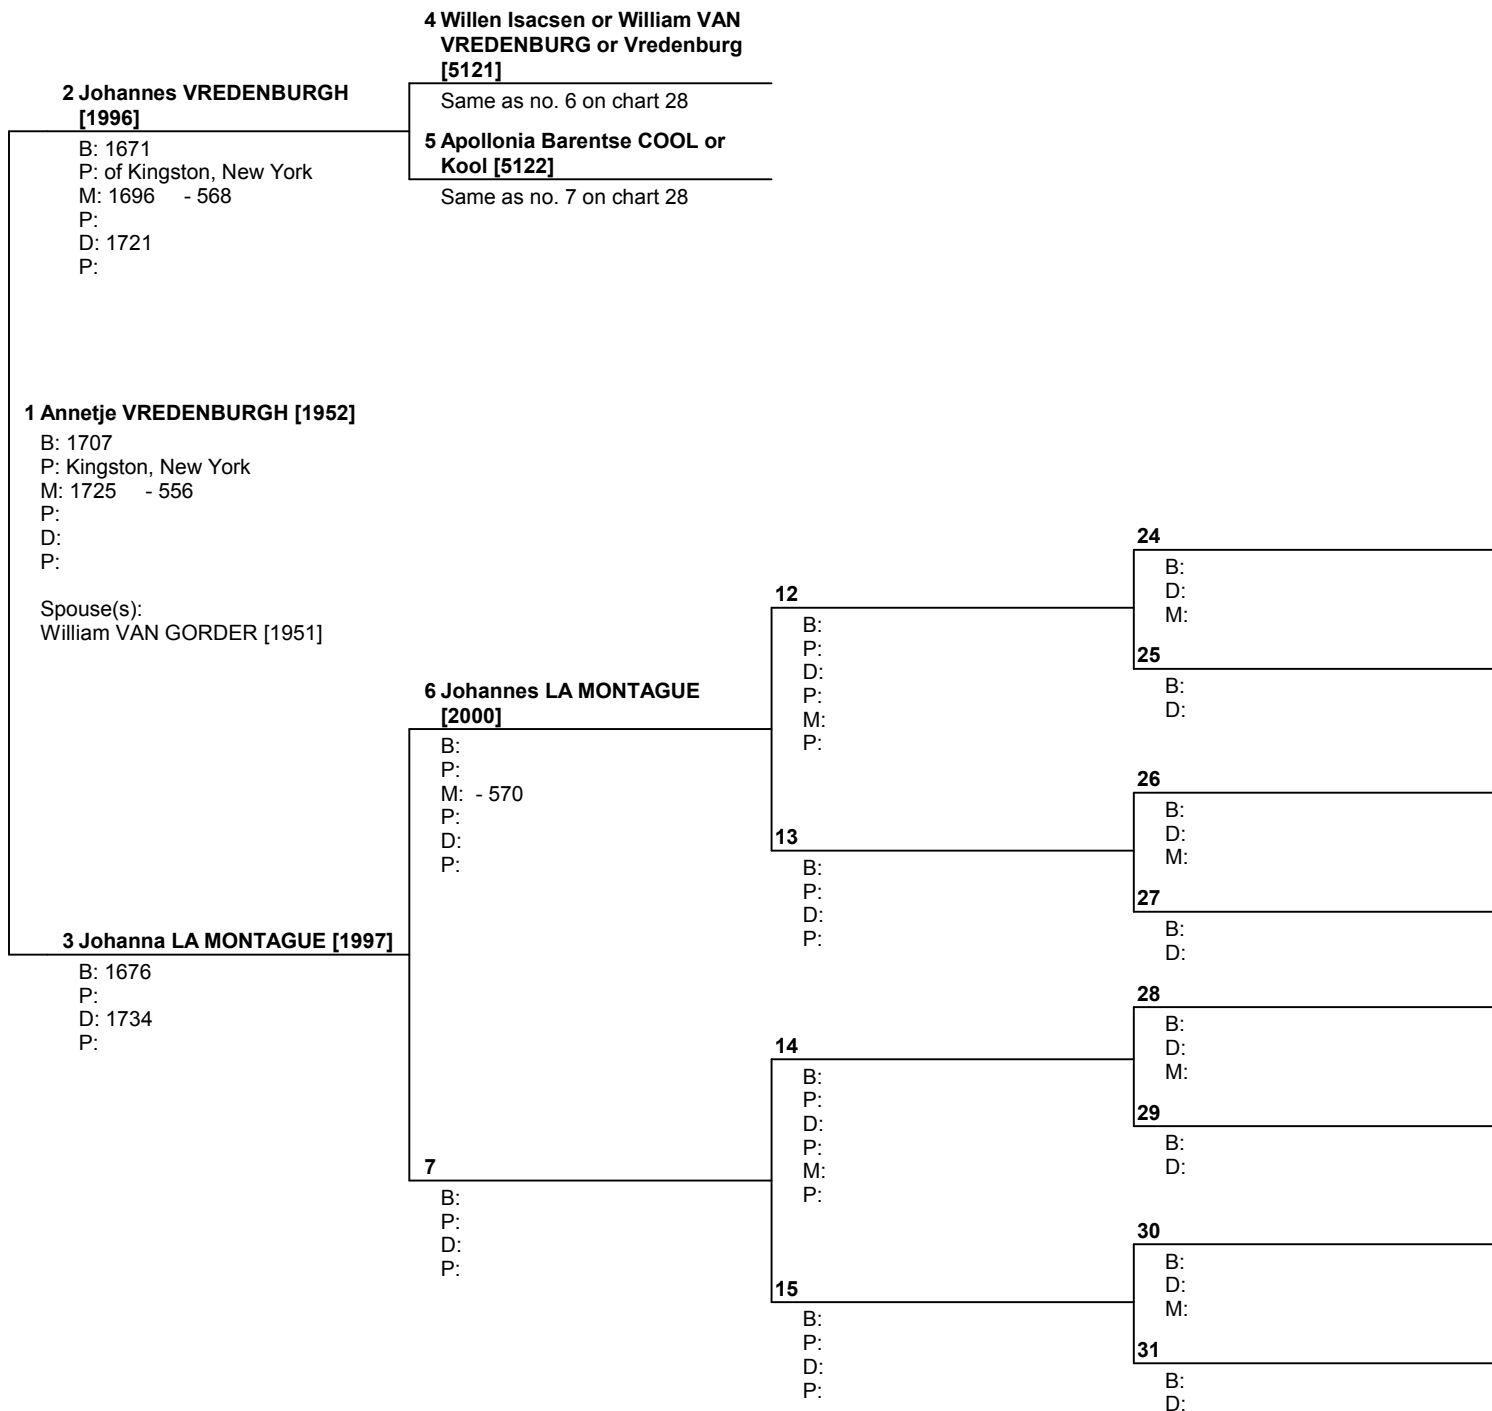

Pedigree Chart

No. 1 on this chart is the same as no. 17 on chart no. 9

Prepared by
Kathleen C. Nevin
8125 Gass Lane
Collinsville, IL 62234

USA

Telephone number 618-628-7066	Date prepared 22 Nov 2004