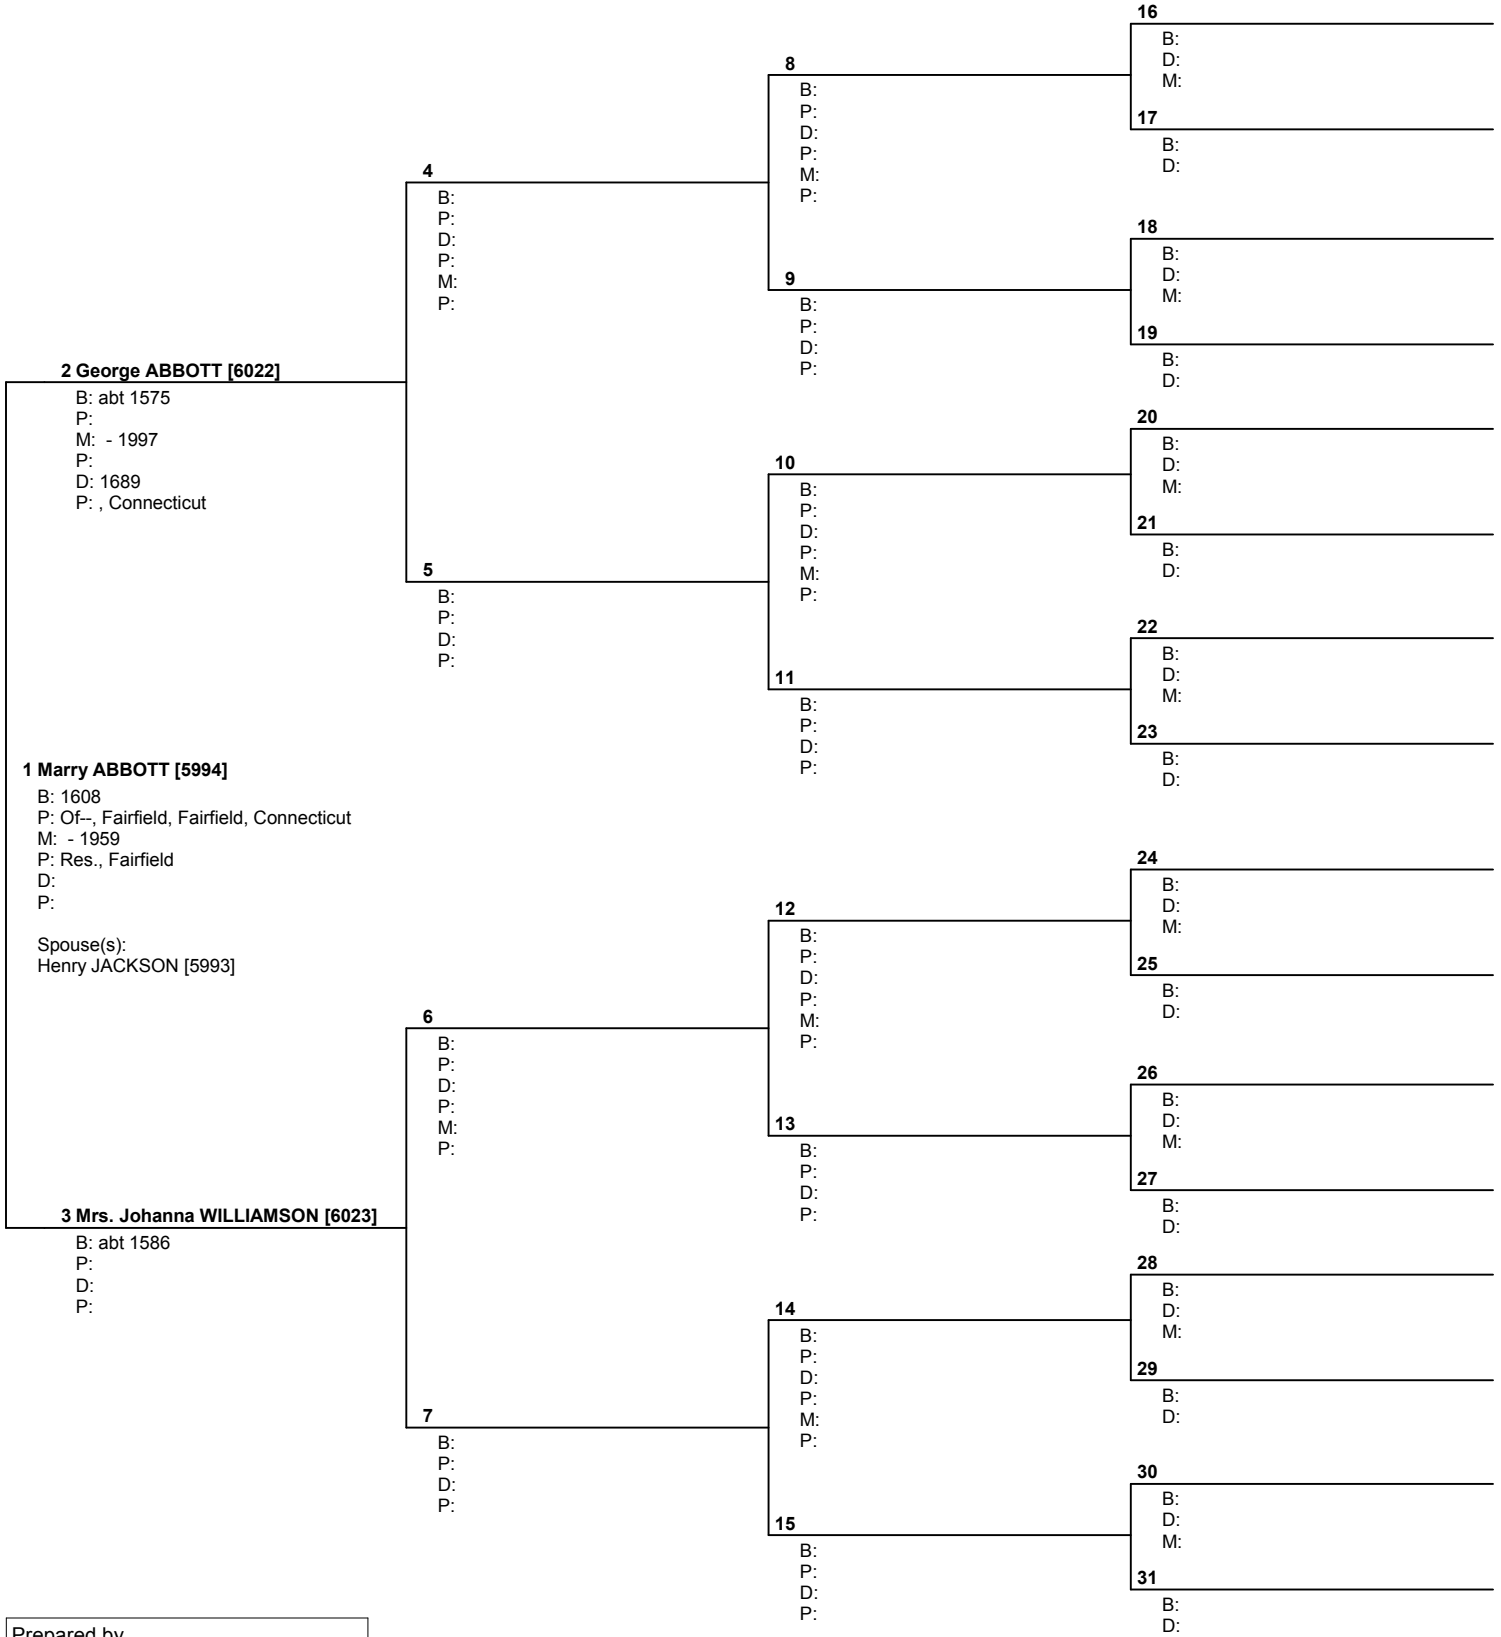

Pedigree Chart

No. 1 on this chart is the same as no. 25 on chart no. 22

Prepared by
Kathleen C. Nevin
8125 Gass Lane
Collinsville, IL 62234

USA

Telephone number 618-628-7066	Date prepared 22 Nov 2004