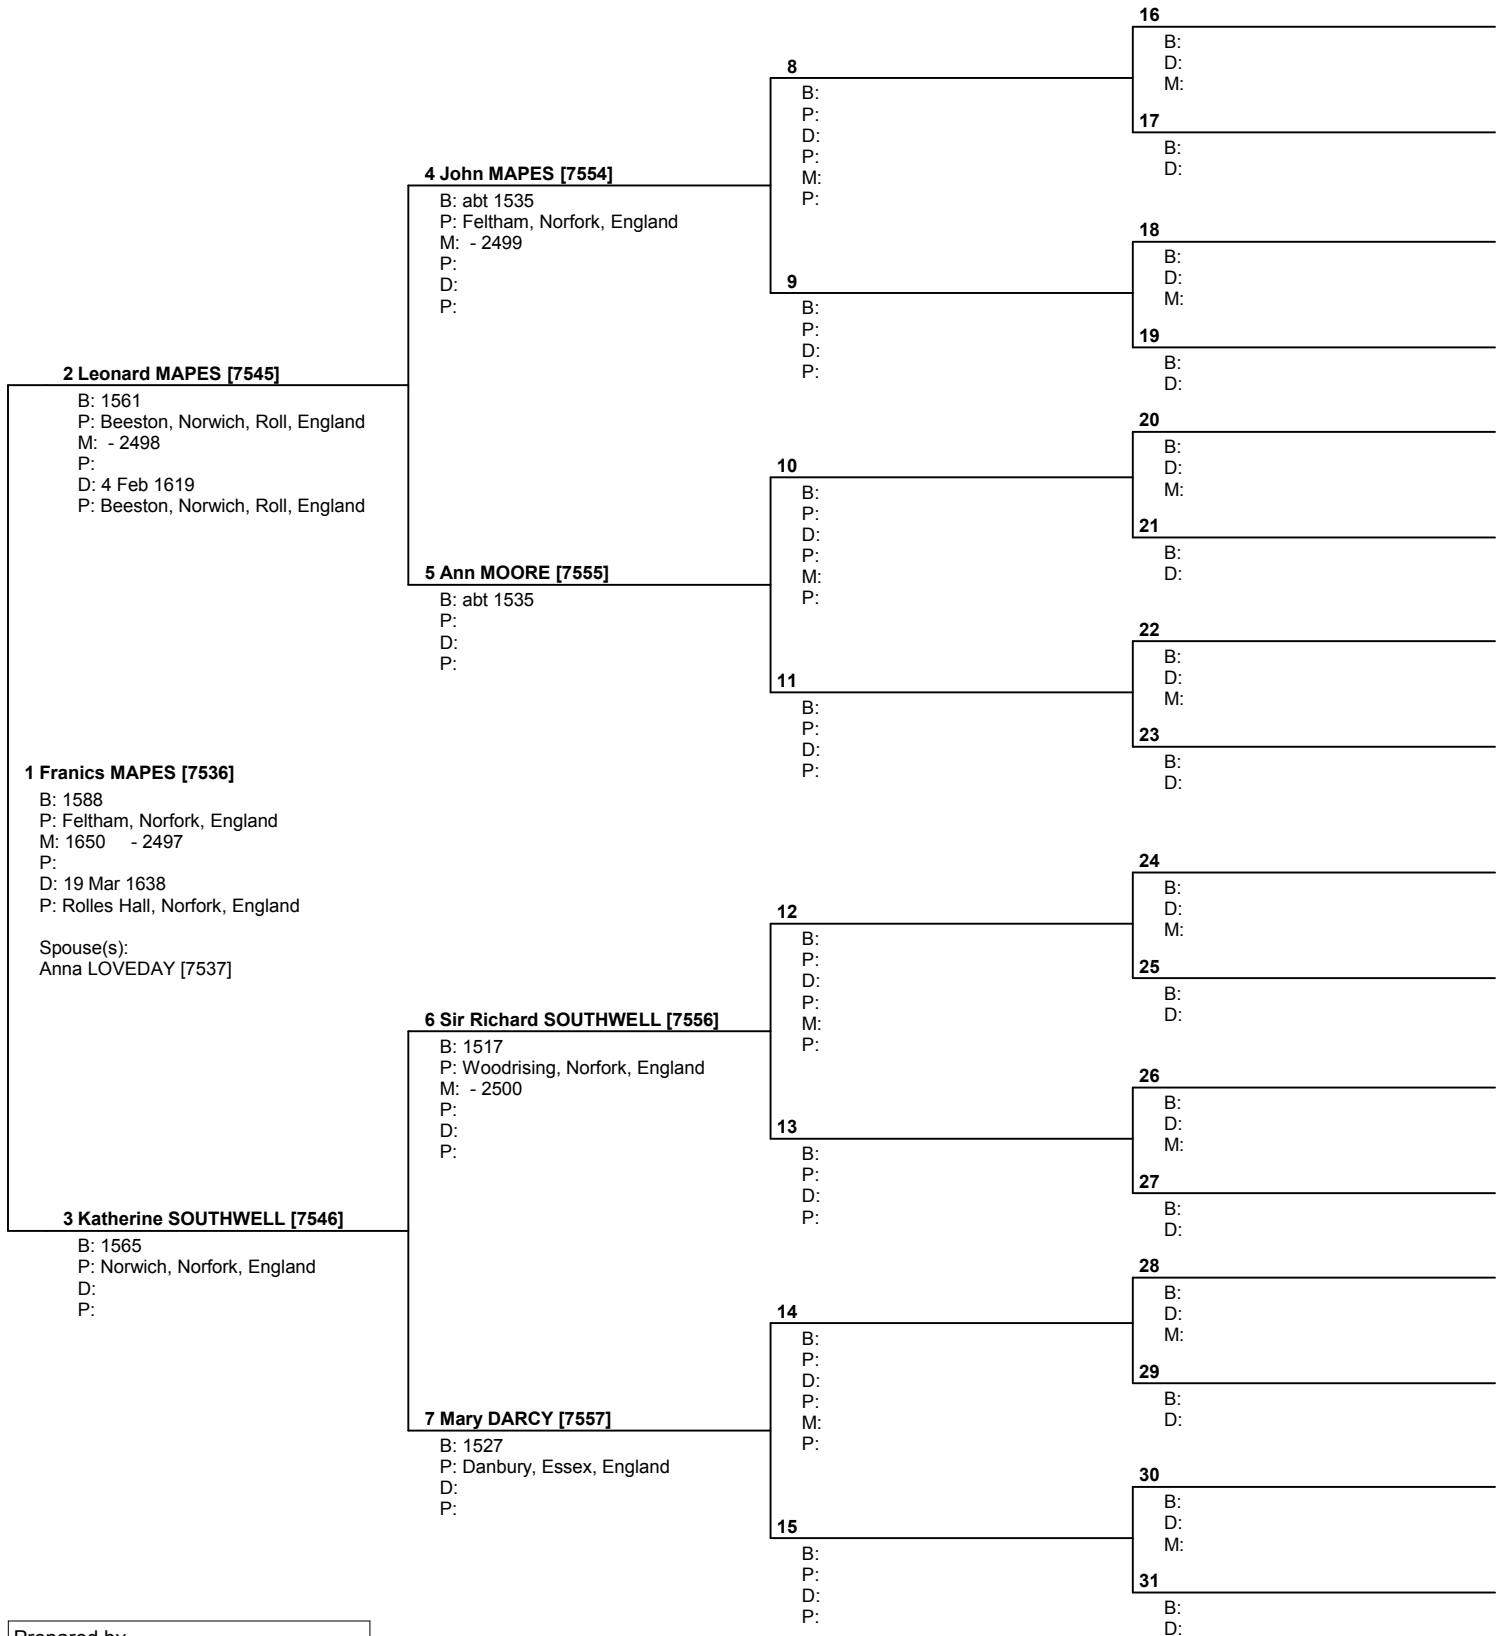

Pedigree Chart

No. 1 on this chart is the same as no. 20 on chart no. 17

Prepared by
Kathleen C. Nevin
8125 Gass Lane
Collinsville, IL 62234

USA

Telephone number 618-628-7066	Date prepared 22 Nov 2004