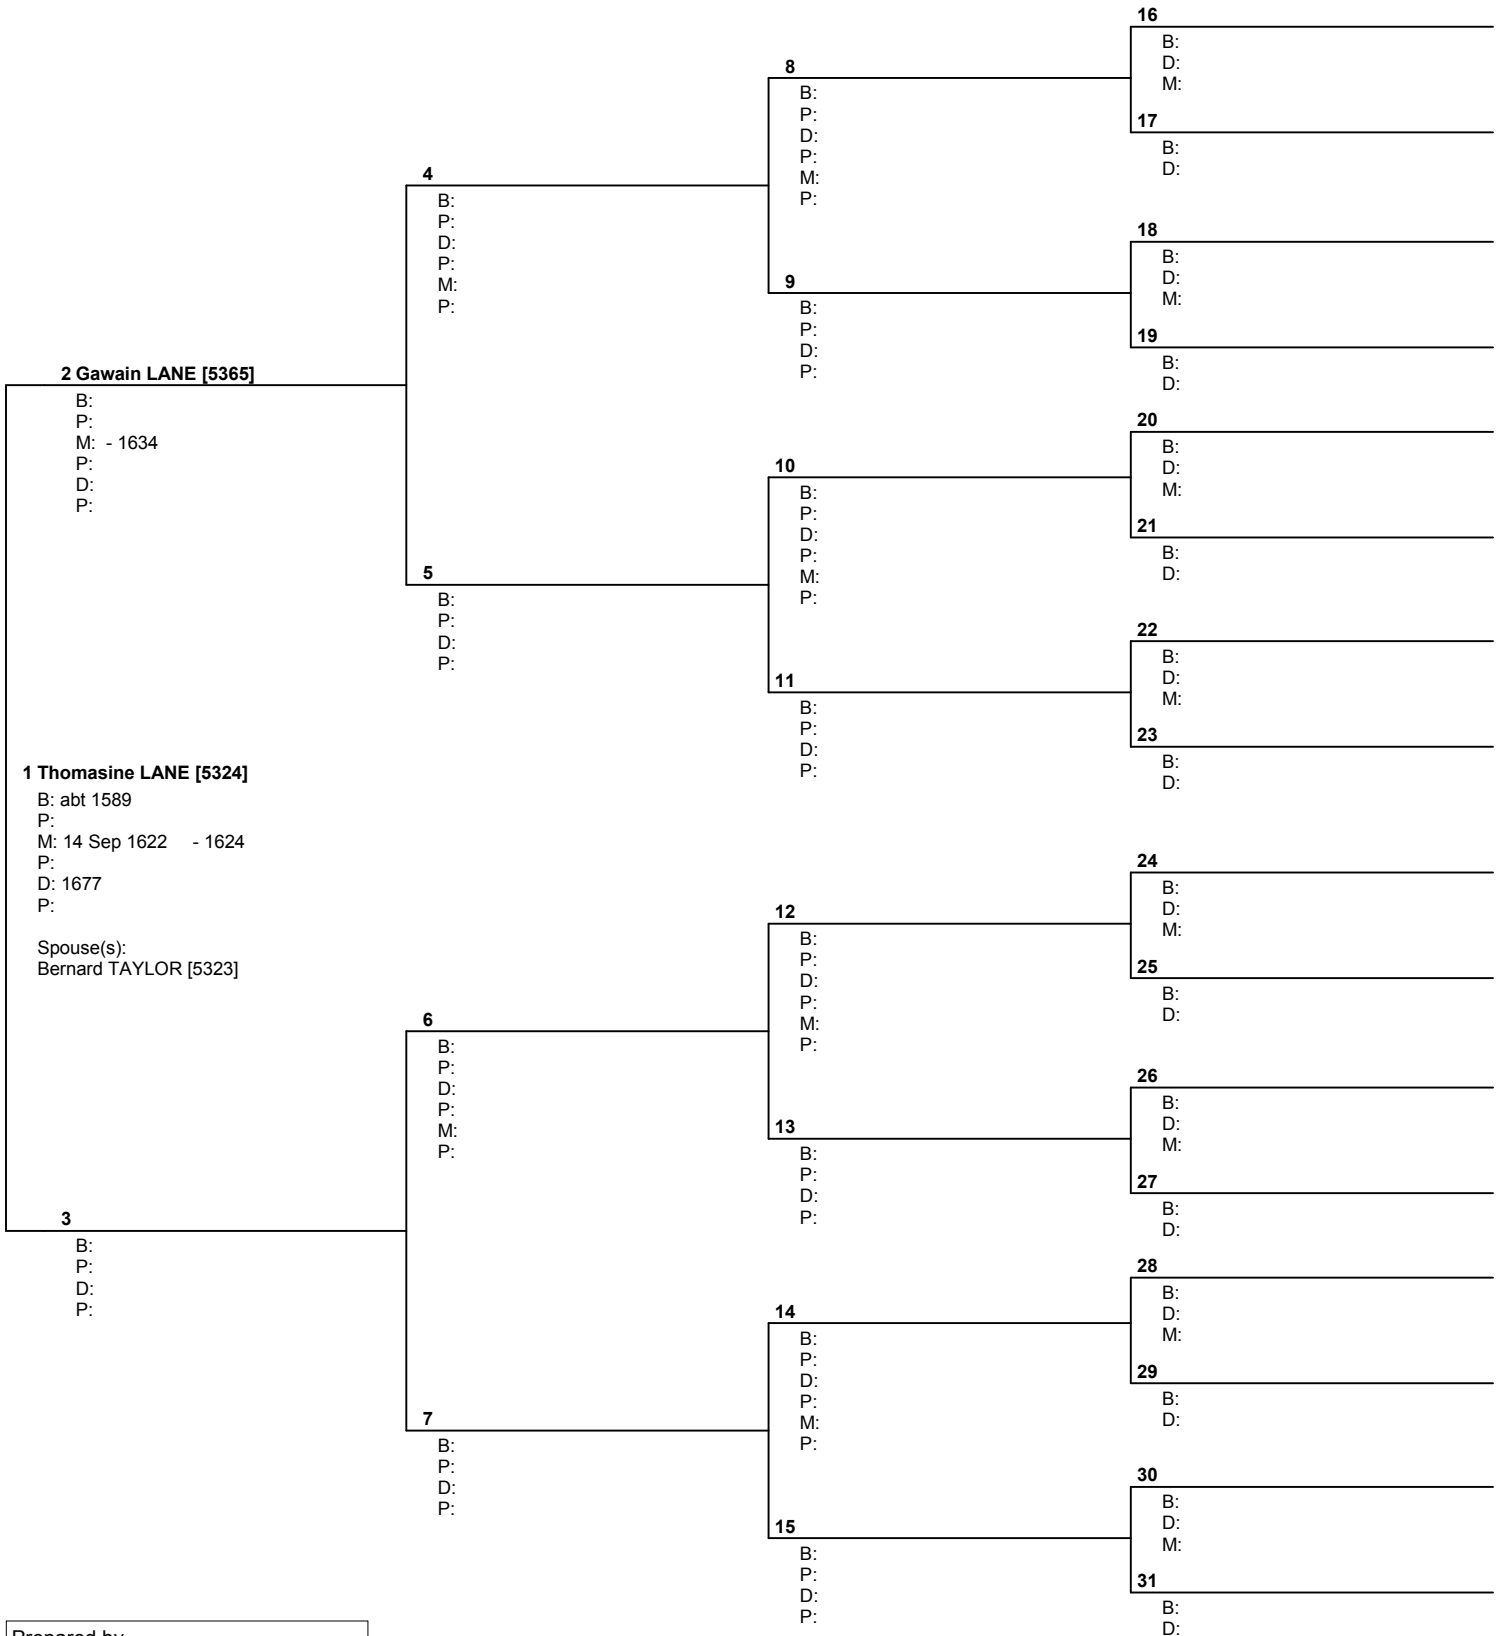

Pedigree Chart

No. 1 on this chart is the same as no. 17 on chart no. 33

Prepared by
Kathleen C. Nevin
8125 Gass Lane
Collinsville, IL 62234

USA

Telephone number 618-628-7066	Date prepared 22 Nov 2004