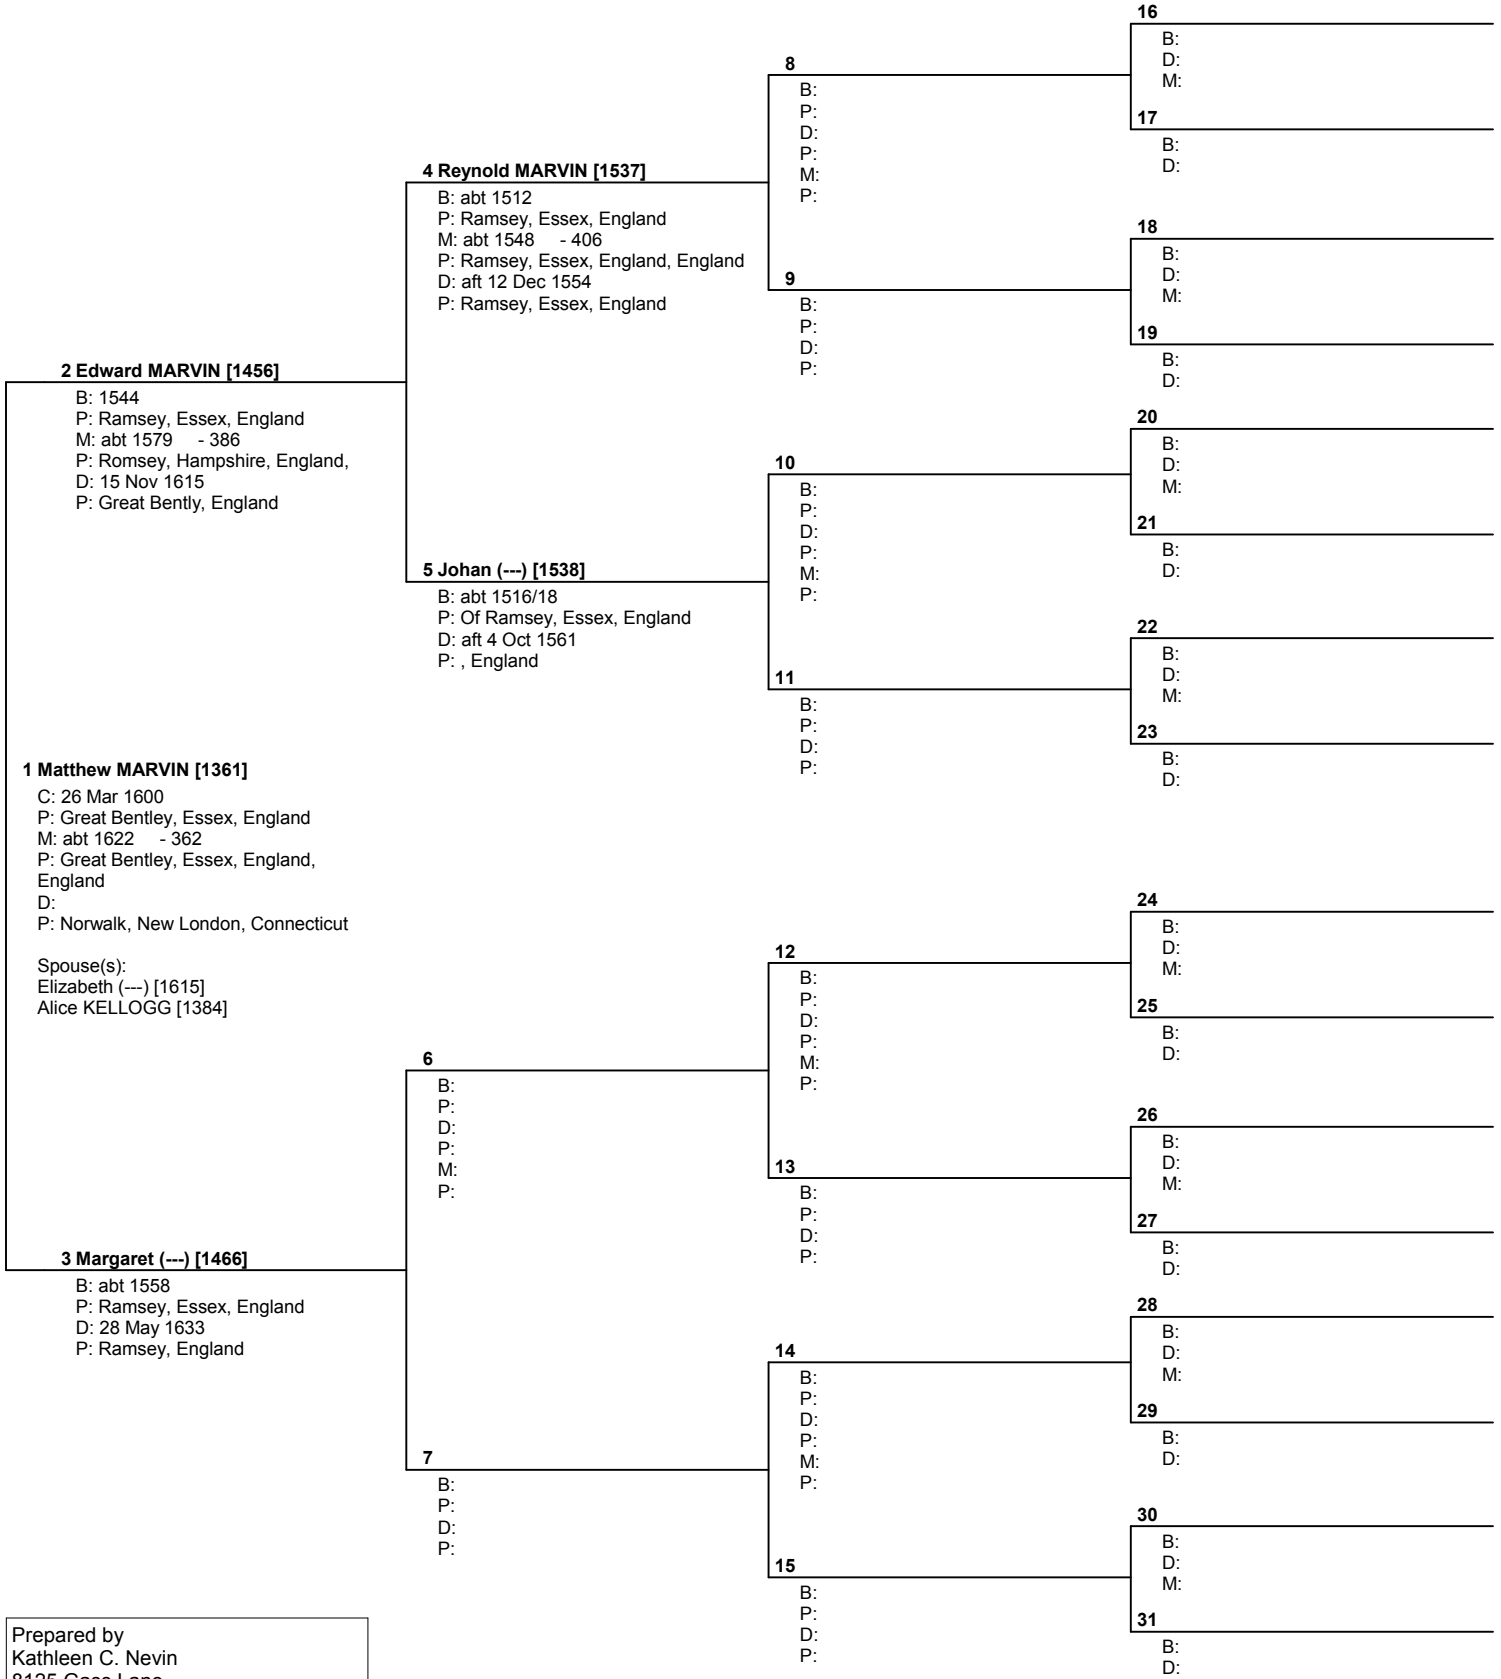

Pedigree Chart

No. 1 on this chart is the same as no. 22 on chart no. 23

Prepared by
Kathleen C. Nevin
8125 Gass Lane
Collinsville, IL 62234

USA

Telephone number 618-628-7066	Date prepared 22 Nov 2004