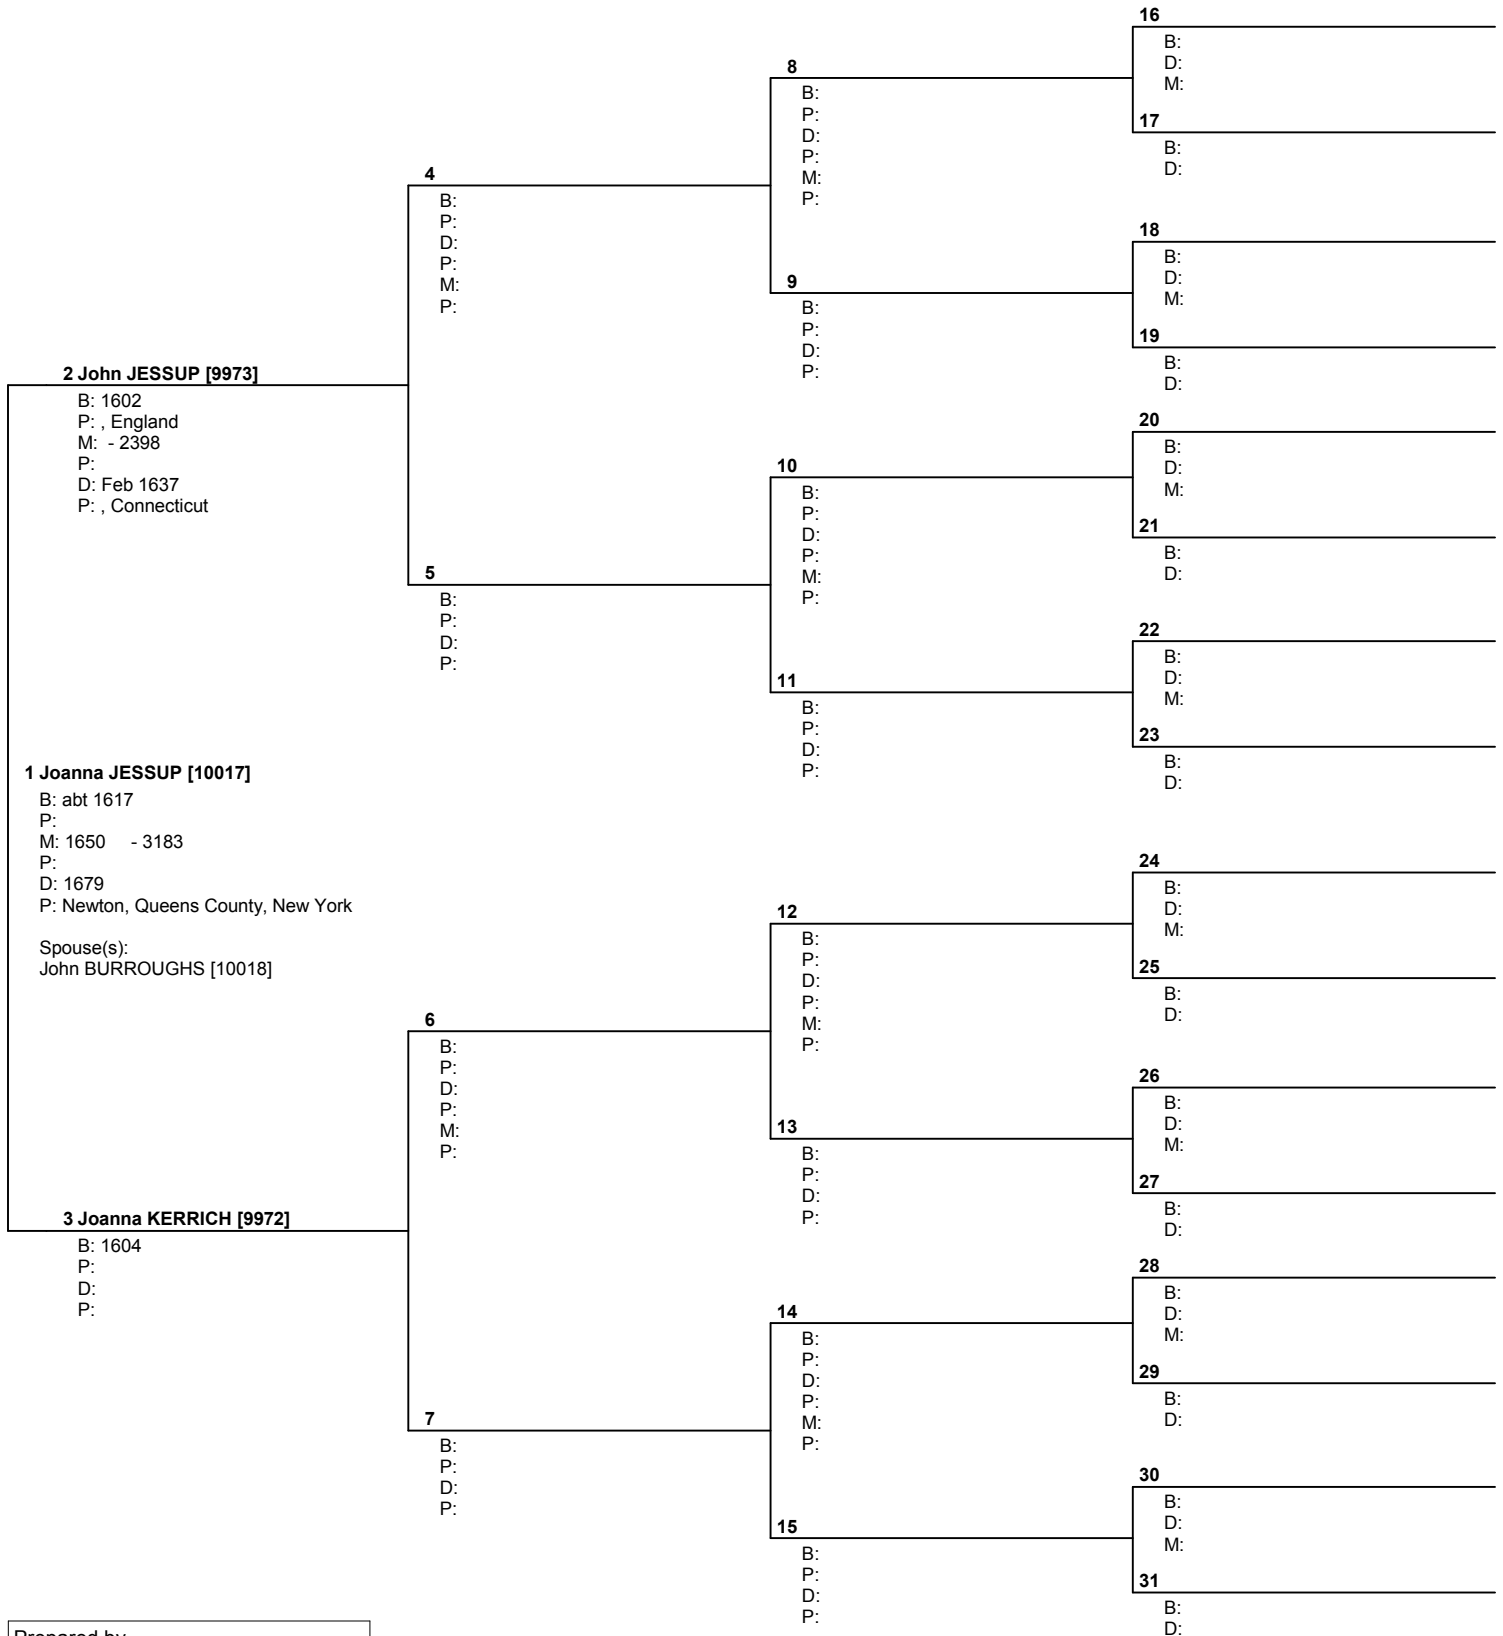

Pedigree Chart

No. 1 on this chart is the same as no. 31 on chart no. 42

Prepared by
Kathleen C. Nevin
8125 Gass Lane
Collinsville, IL 62234

USA

Telephone number 618-628-7066	Date prepared 22 Nov 2004