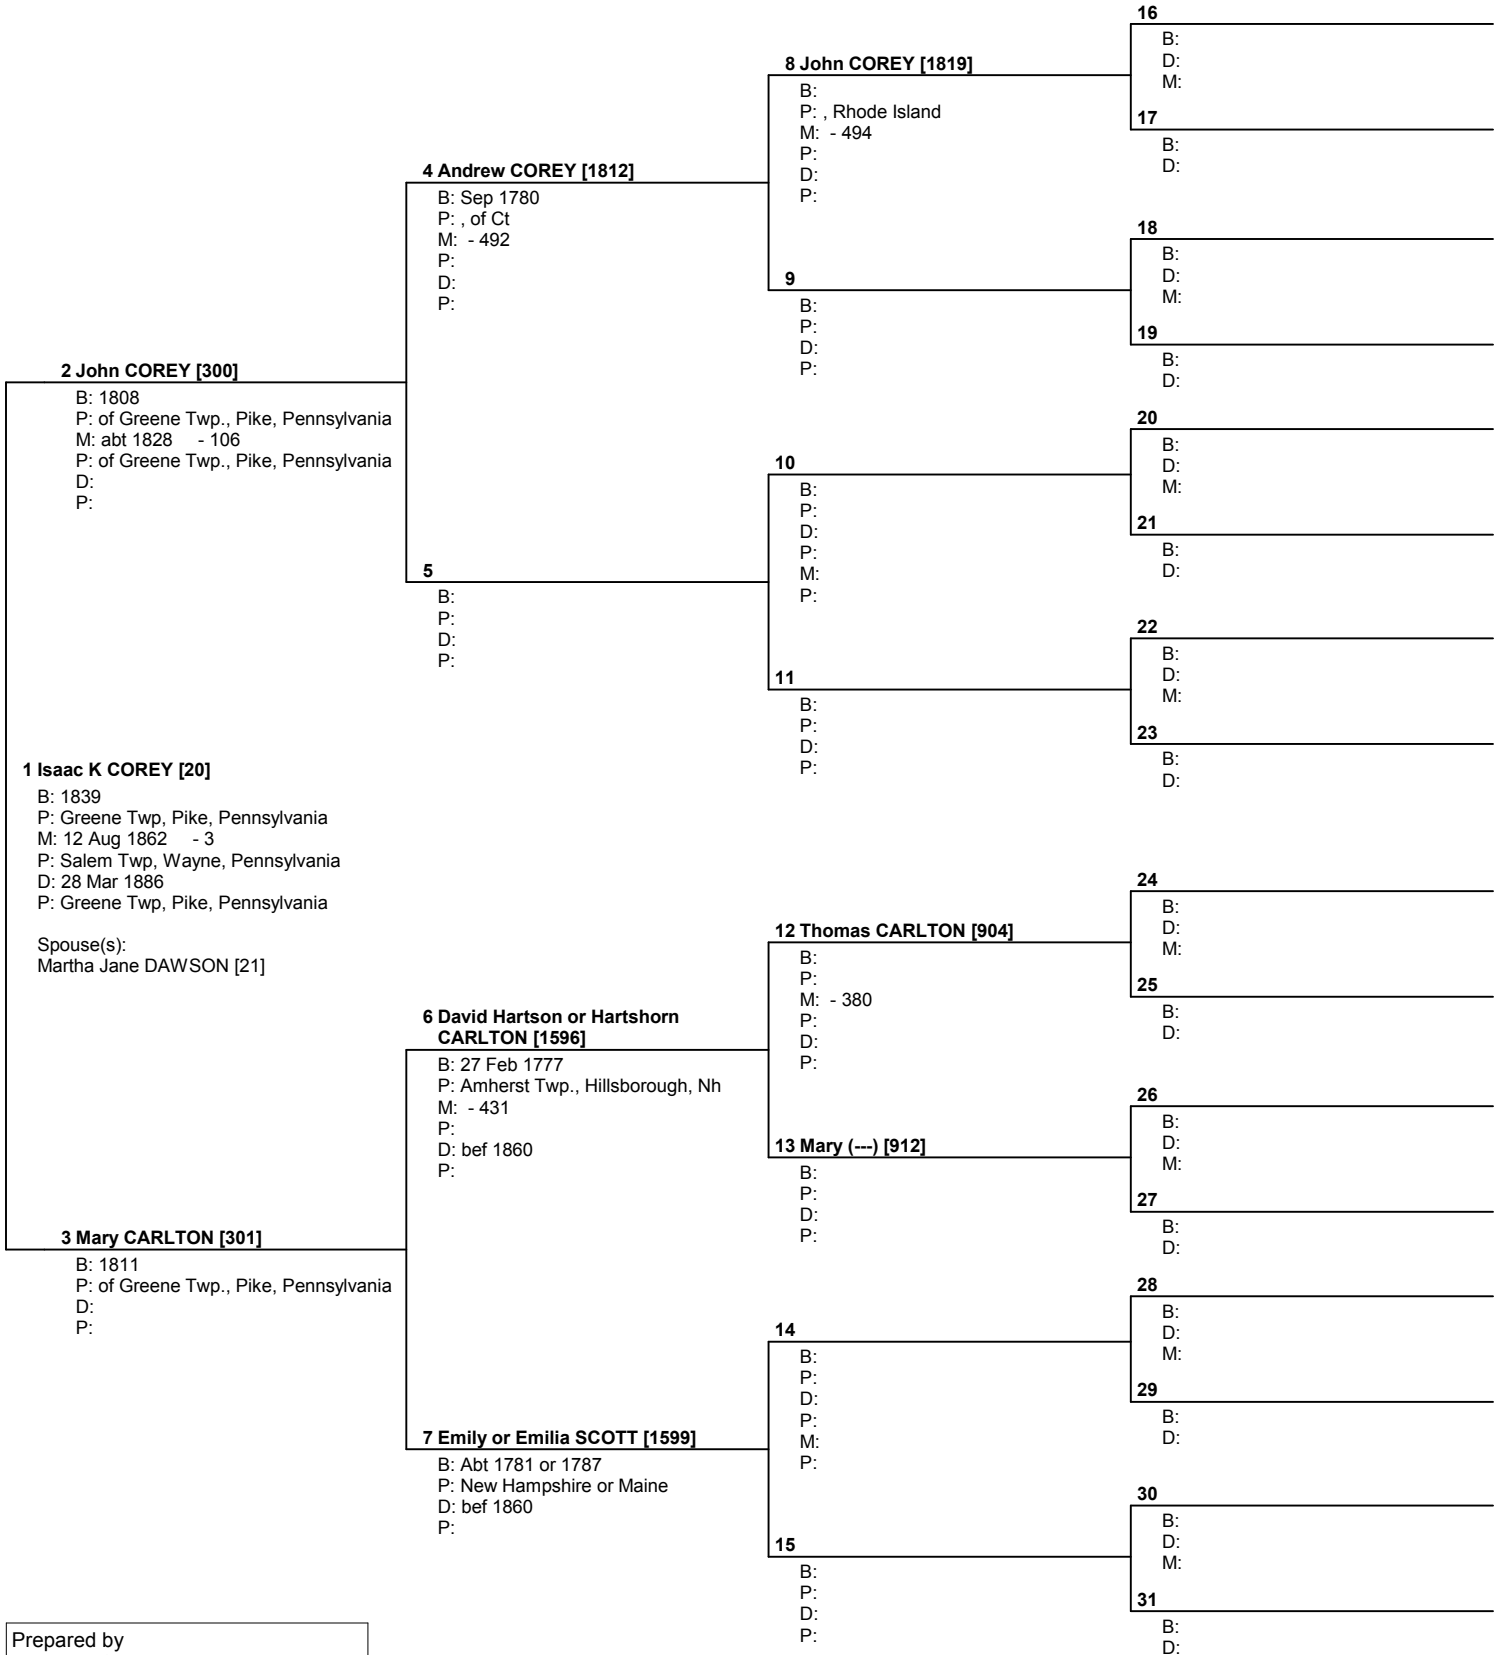

Pedigree Chart

No. 1 on this chart is the same as no. 16 on chart no. 1

Prepared by
 Kathleen C. Nevin
 8125 Gass Lane
 Collinsville, IL 62234

USA

Telephone number 618-628-7066	Date prepared 22 Nov 2004
----------------------------------	------------------------------