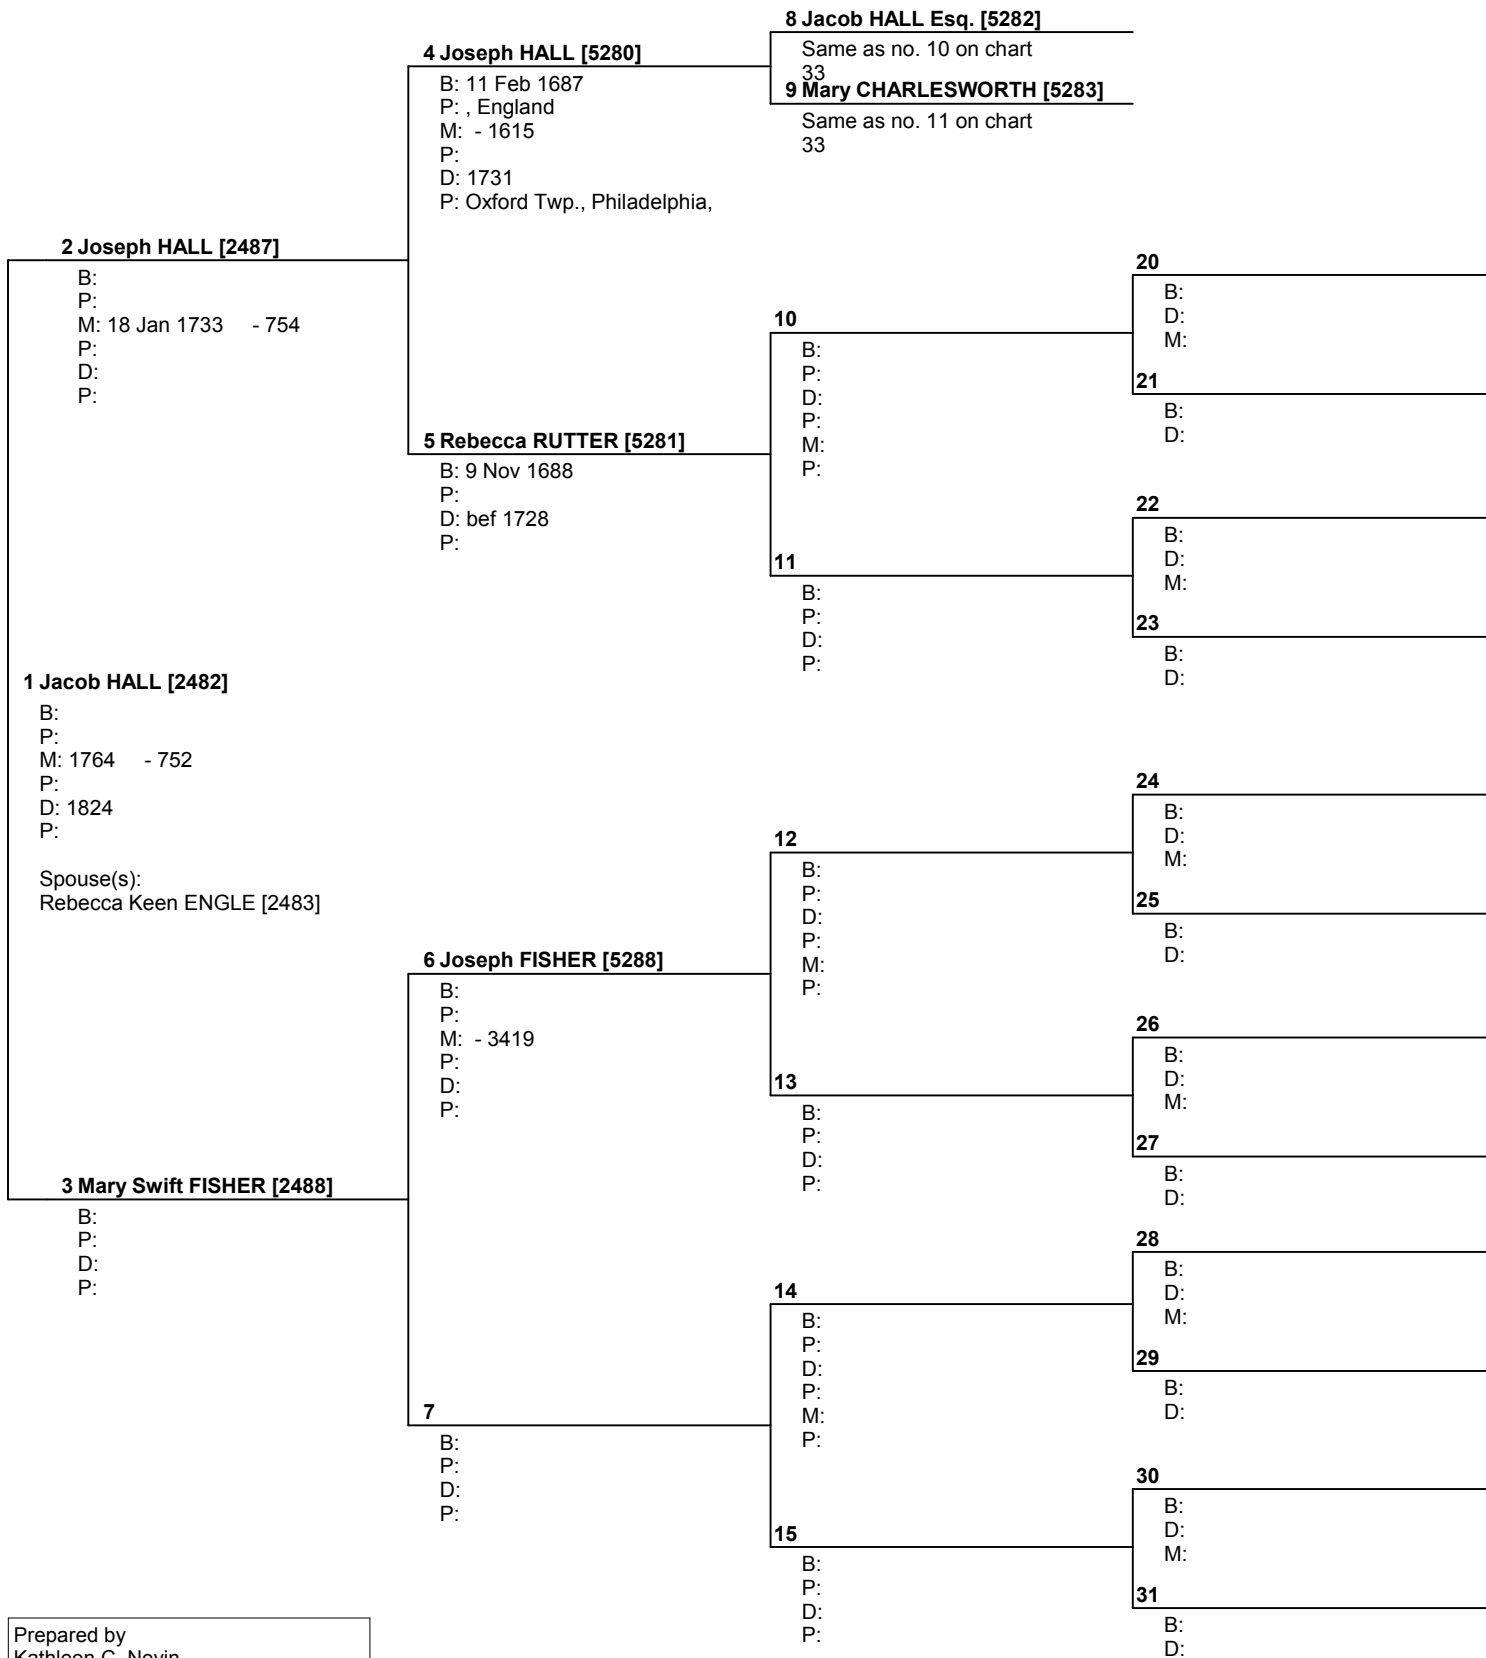

Pedigree Chart

No. 1 on this chart is the same as no. 24 on chart no. 11

Prepared by
Kathleen C. Nevin
8125 Gass Lane
Collinsville, IL 62234

USA

Telephone number 618-628-7066	Date prepared 22 Nov 2004