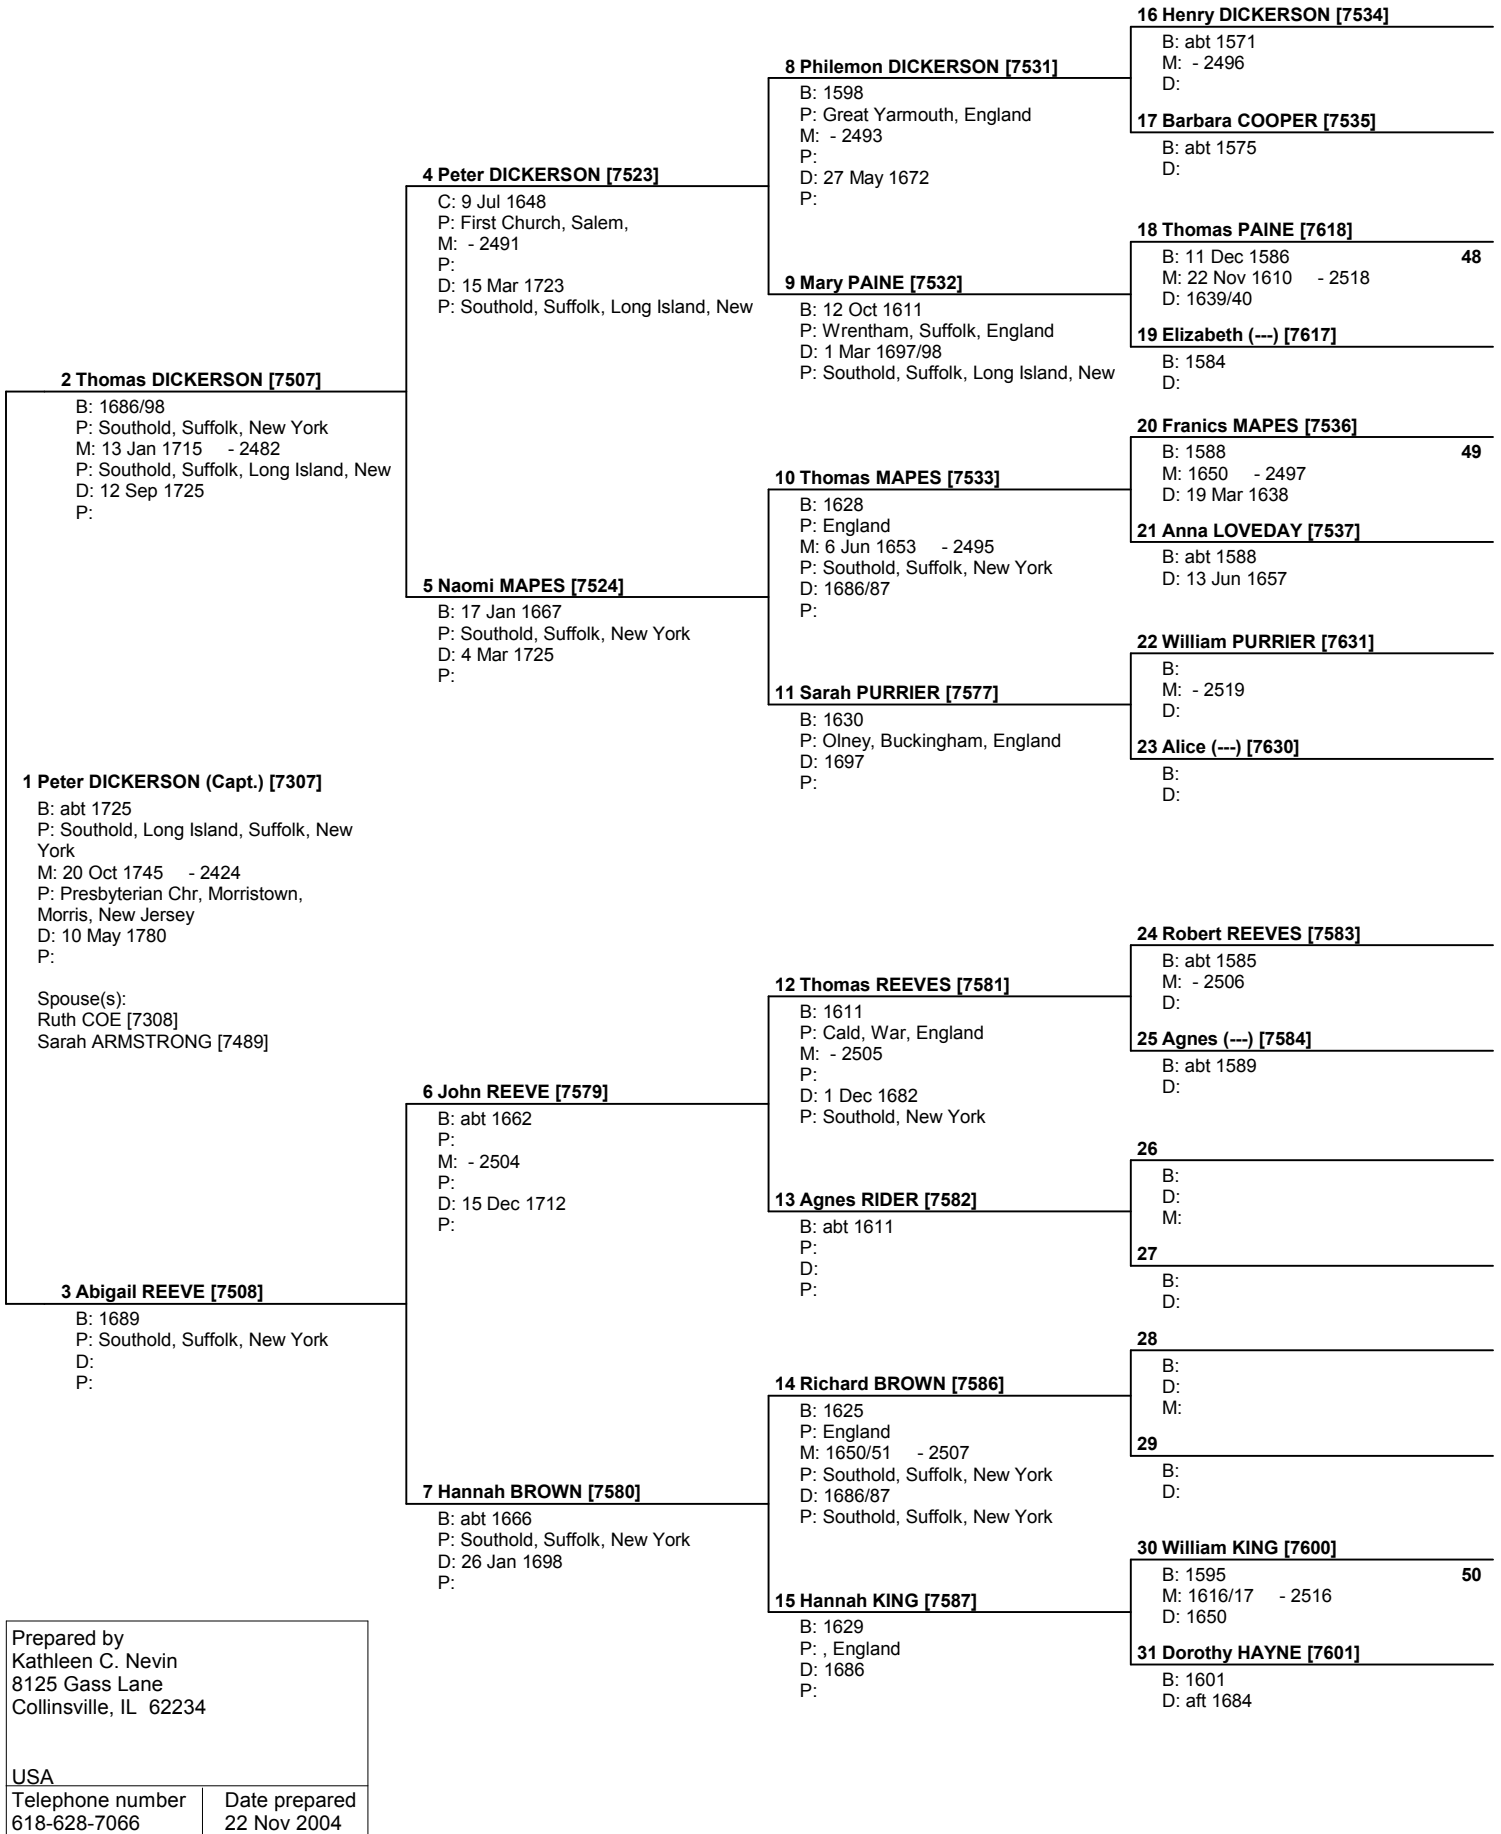

Pedigree Chart

Chart no. 17

No. 1 on this chart is the same as no. 16 on chart no. 5

Prepared by
Kathleen C. Nevin
8125 Gass Lane
Collinsville, IL 62234

USA

Telephone number 618-628-7066	Date prepared 22 Nov 2004