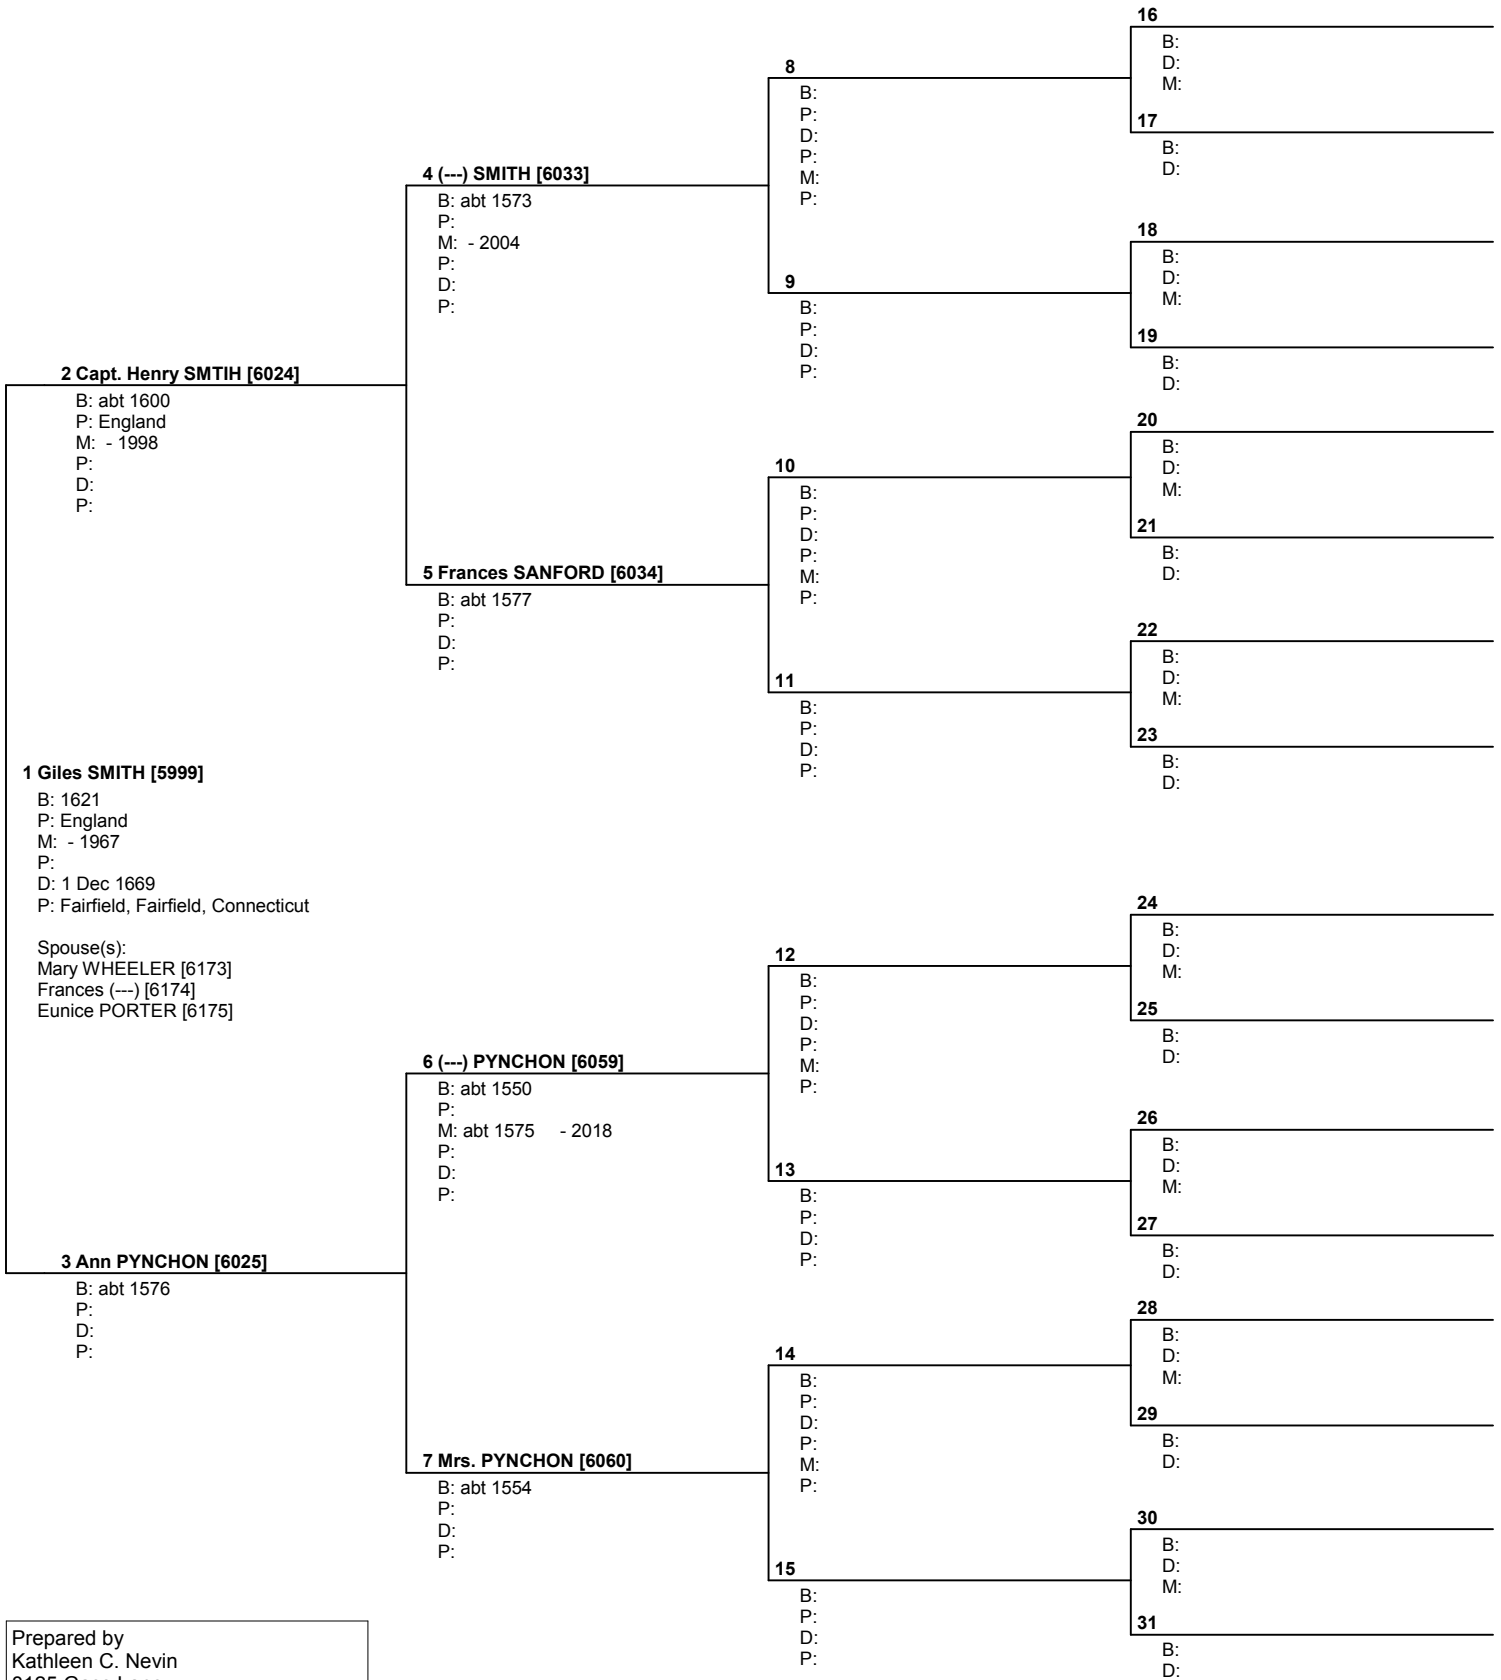

Pedigree Chart

No. 1 on this chart is the same as no. 26 on chart no. 22

Prepared by
Kathleen C. Nevin
8125 Gass Lane
Collinsville, IL 62234

USA

Telephone number 618-628-7066	Date prepared 22 Nov 2004