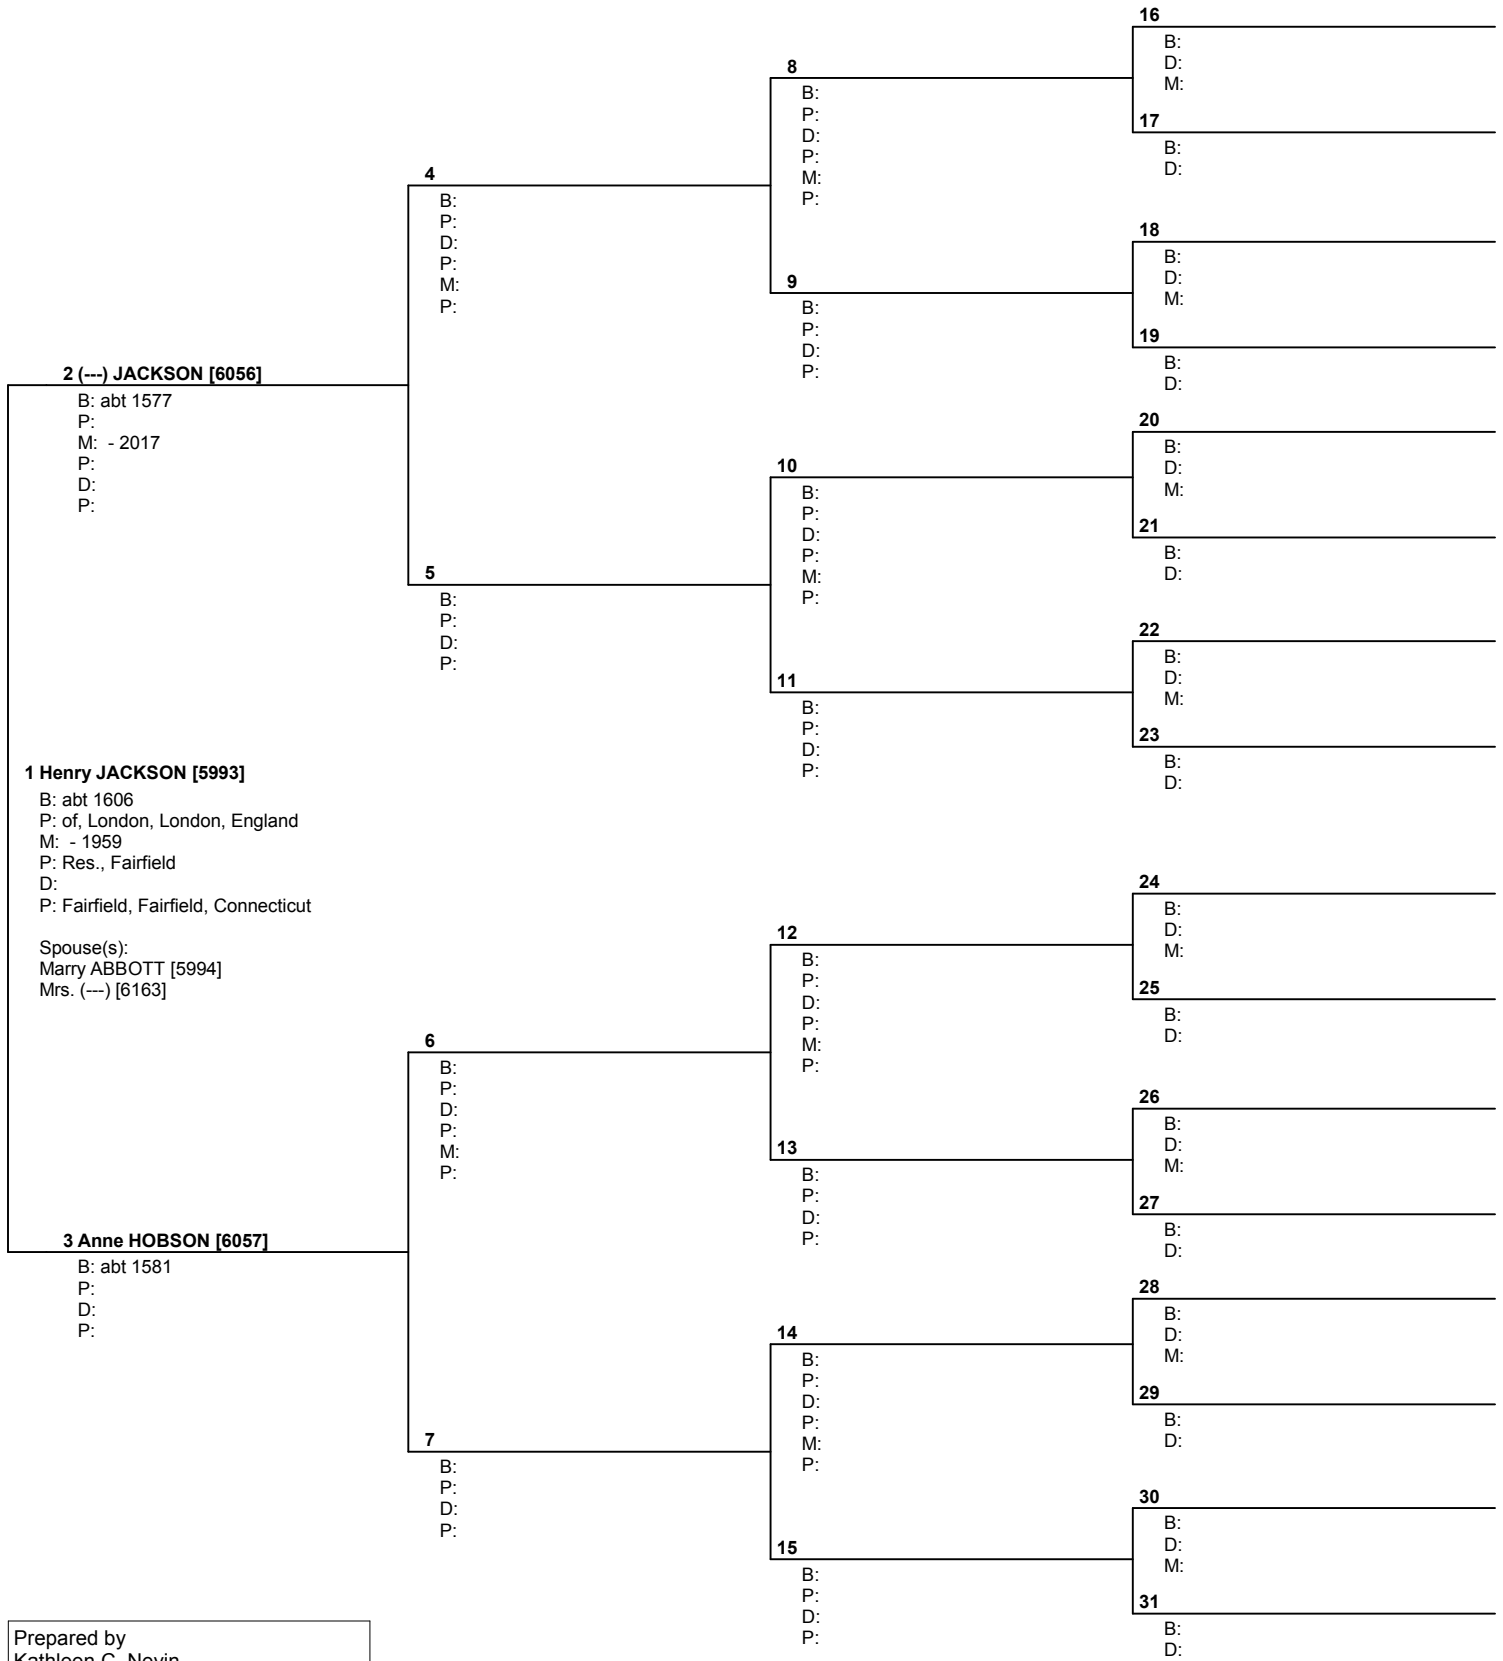

Pedigree Chart

No. 1 on this chart is the same as no. 24 on chart no. 22

Prepared by
Kathleen C. Nevin
8125 Gass Lane
Collinsville, IL 62234

USA

Telephone number 618-628-7066	Date prepared 22 Nov 2004