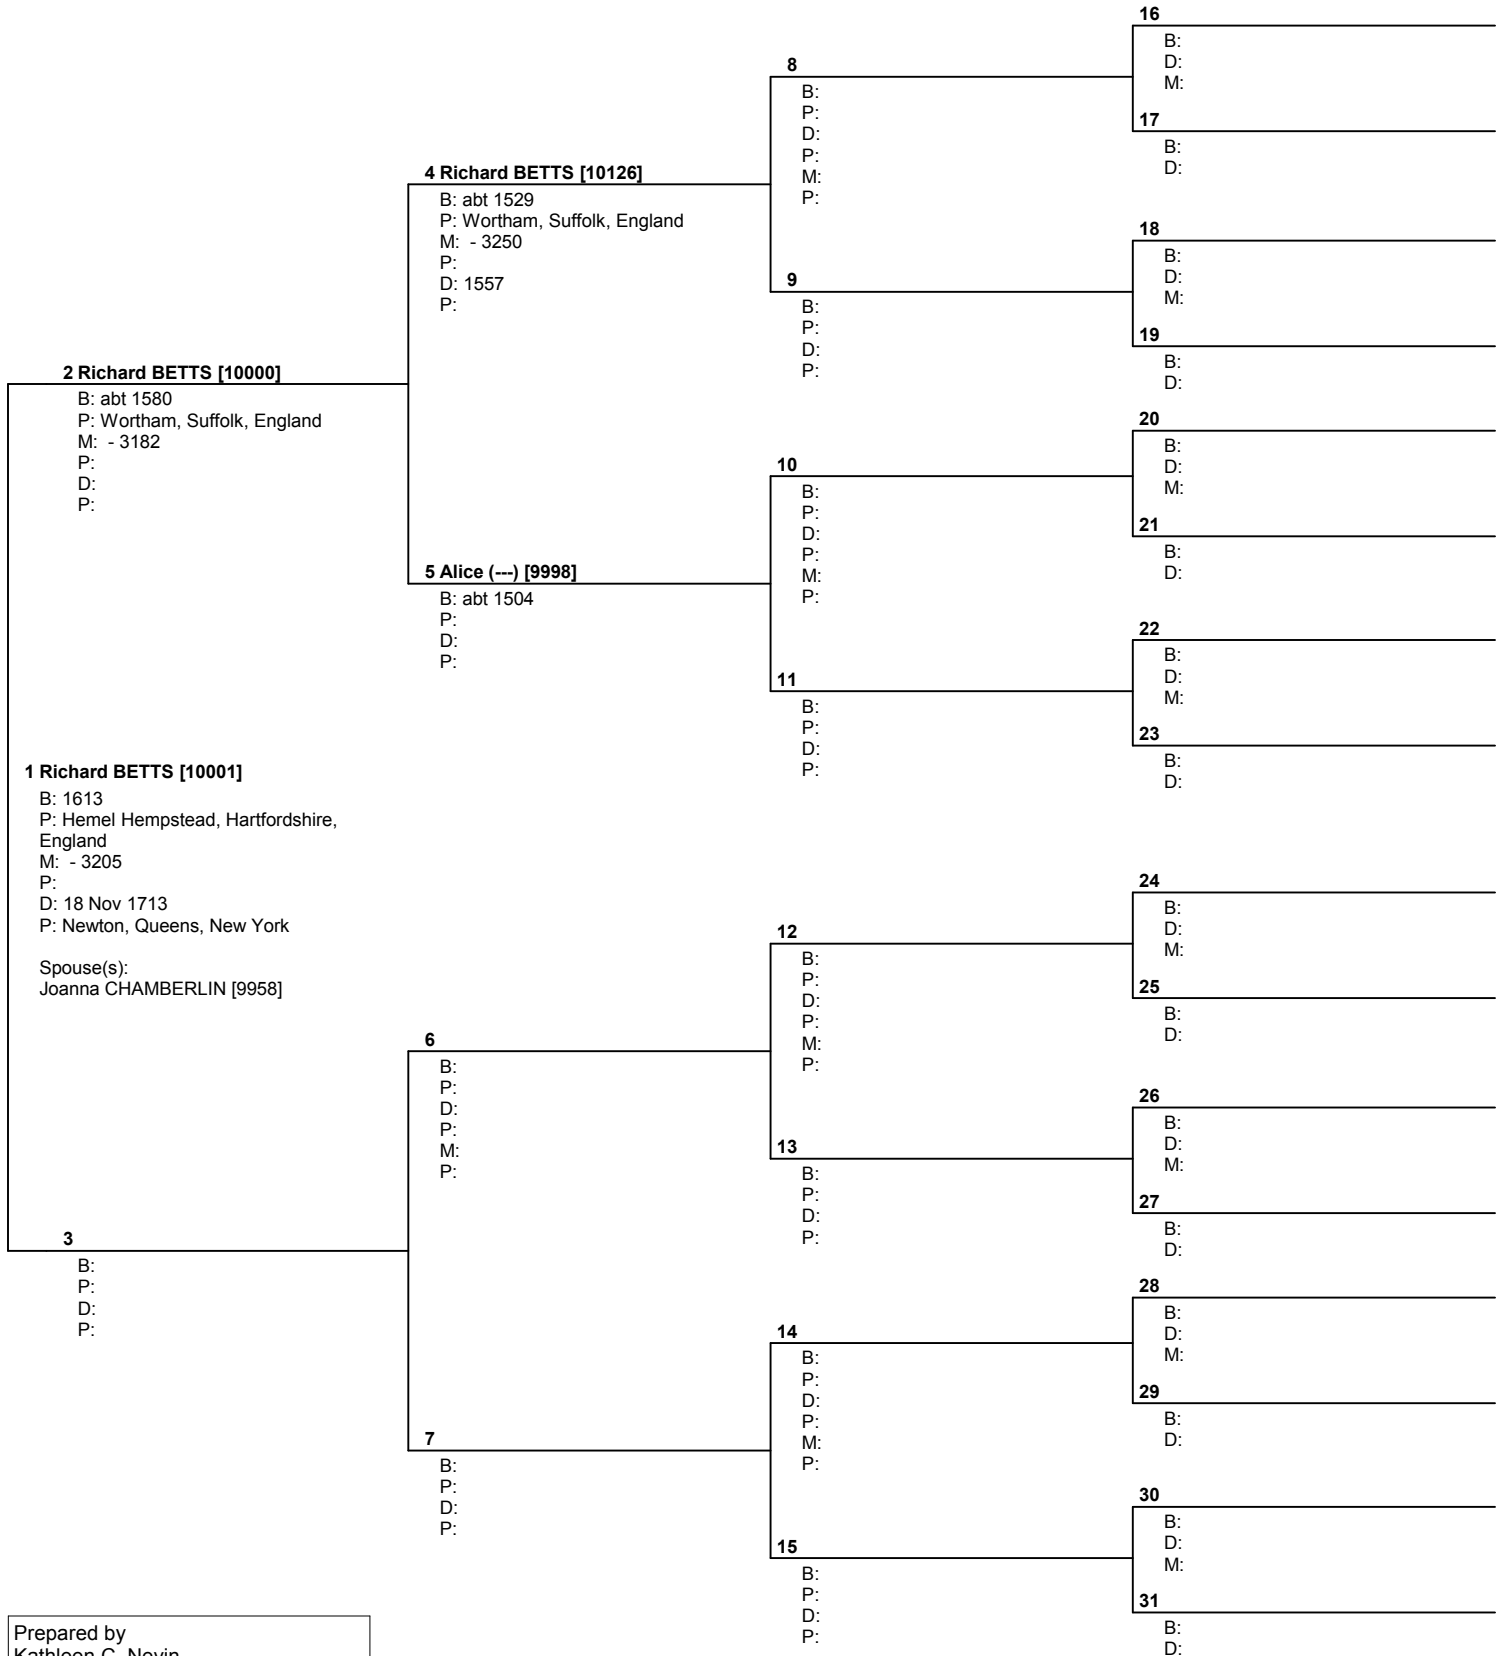

Pedigree Chart

No. 1 on this chart is the same as no. 26 on chart no. 42

Prepared by
Kathleen C. Nevin
8125 Gass Lane
Collinsville, IL 62234

USA

Telephone number 618-628-7066	Date prepared 22 Nov 2004