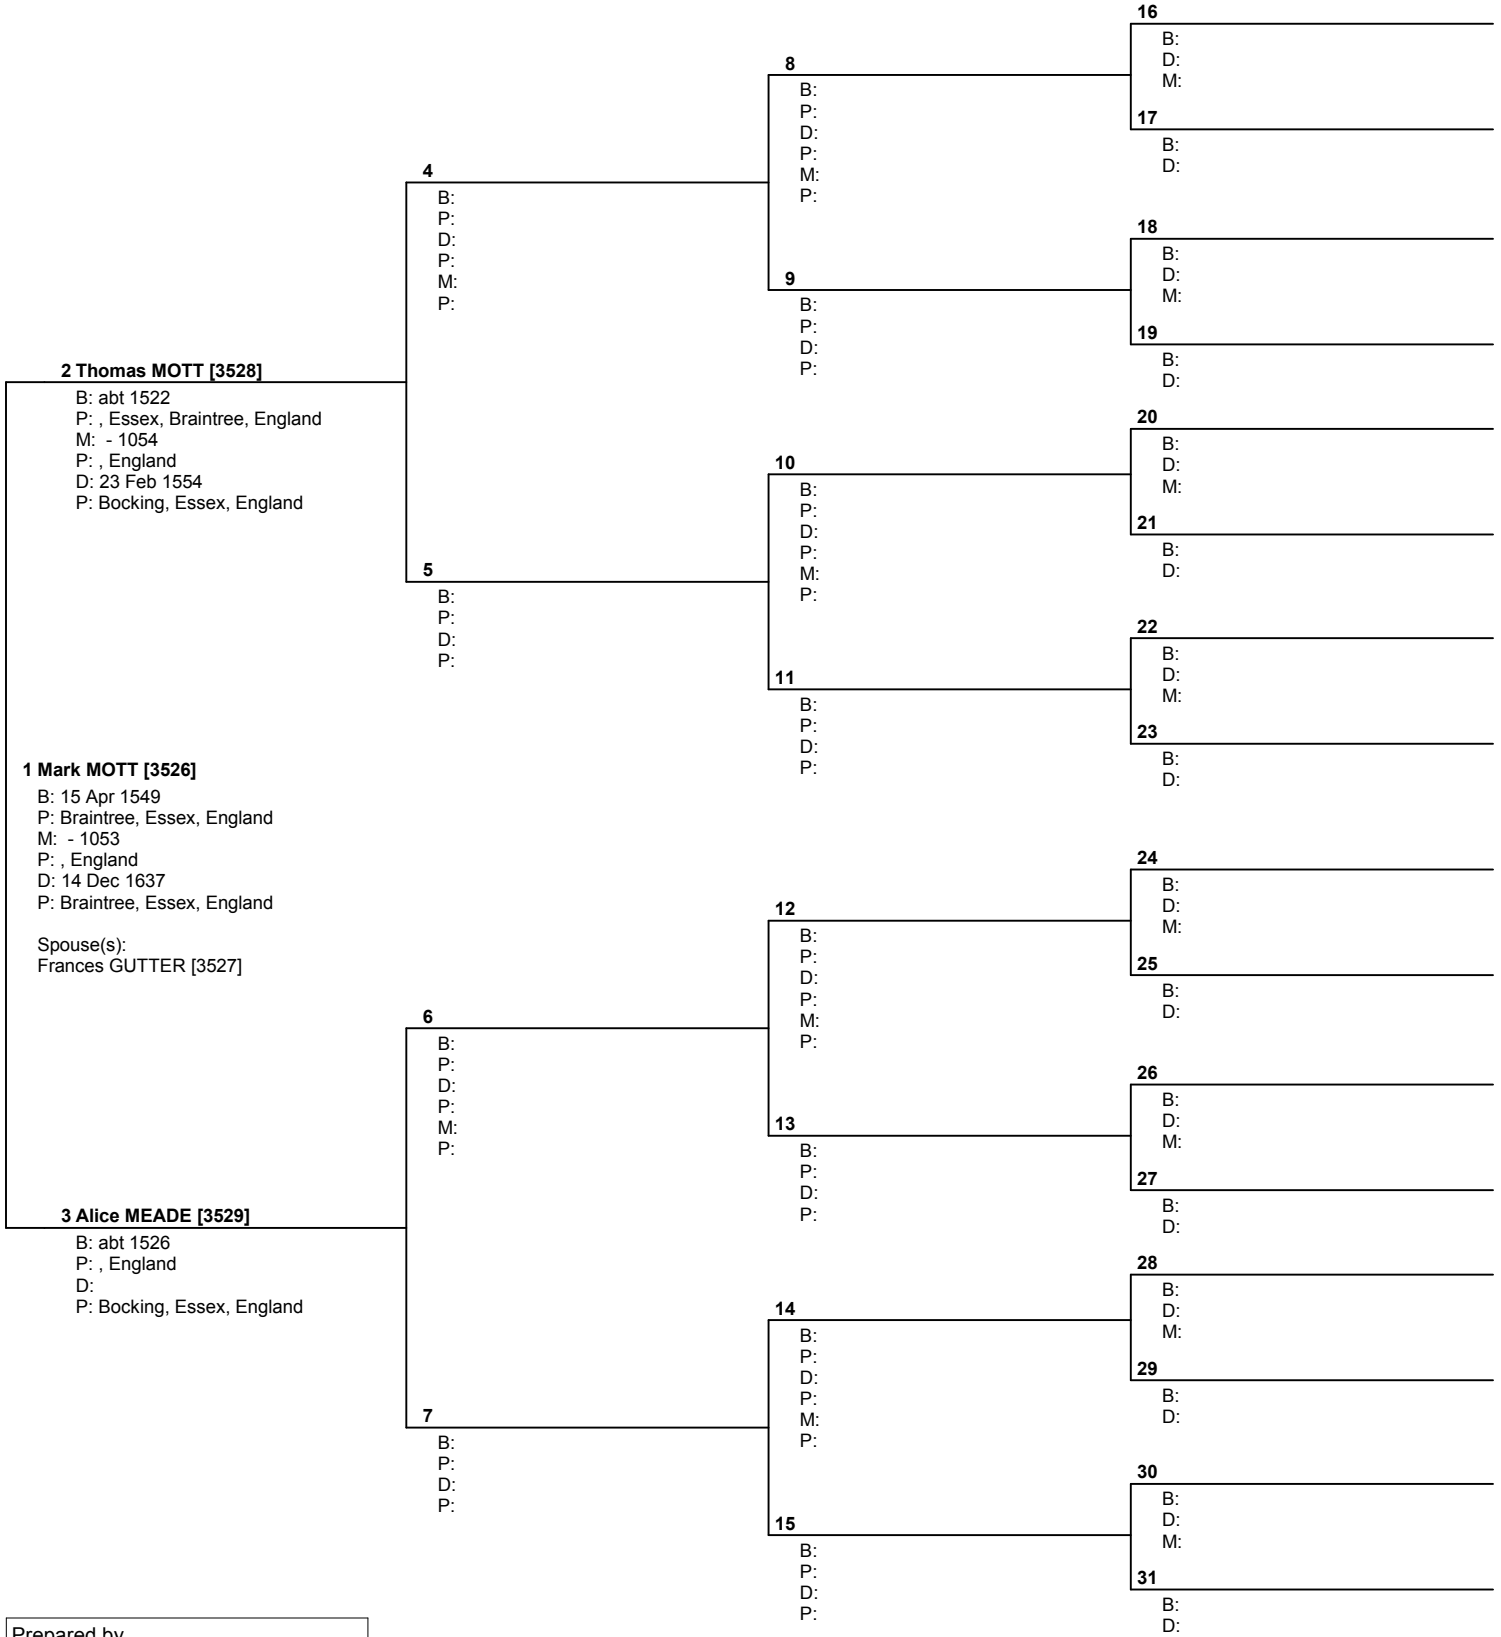

Pedigree Chart

No. 1 on this chart is the same as no. 18 on chart no. 24

Prepared by
Kathleen C. Nevin
8125 Gass Lane
Collinsville, IL 62234

USA

Telephone number 618-628-7066	Date prepared 22 Nov 2004