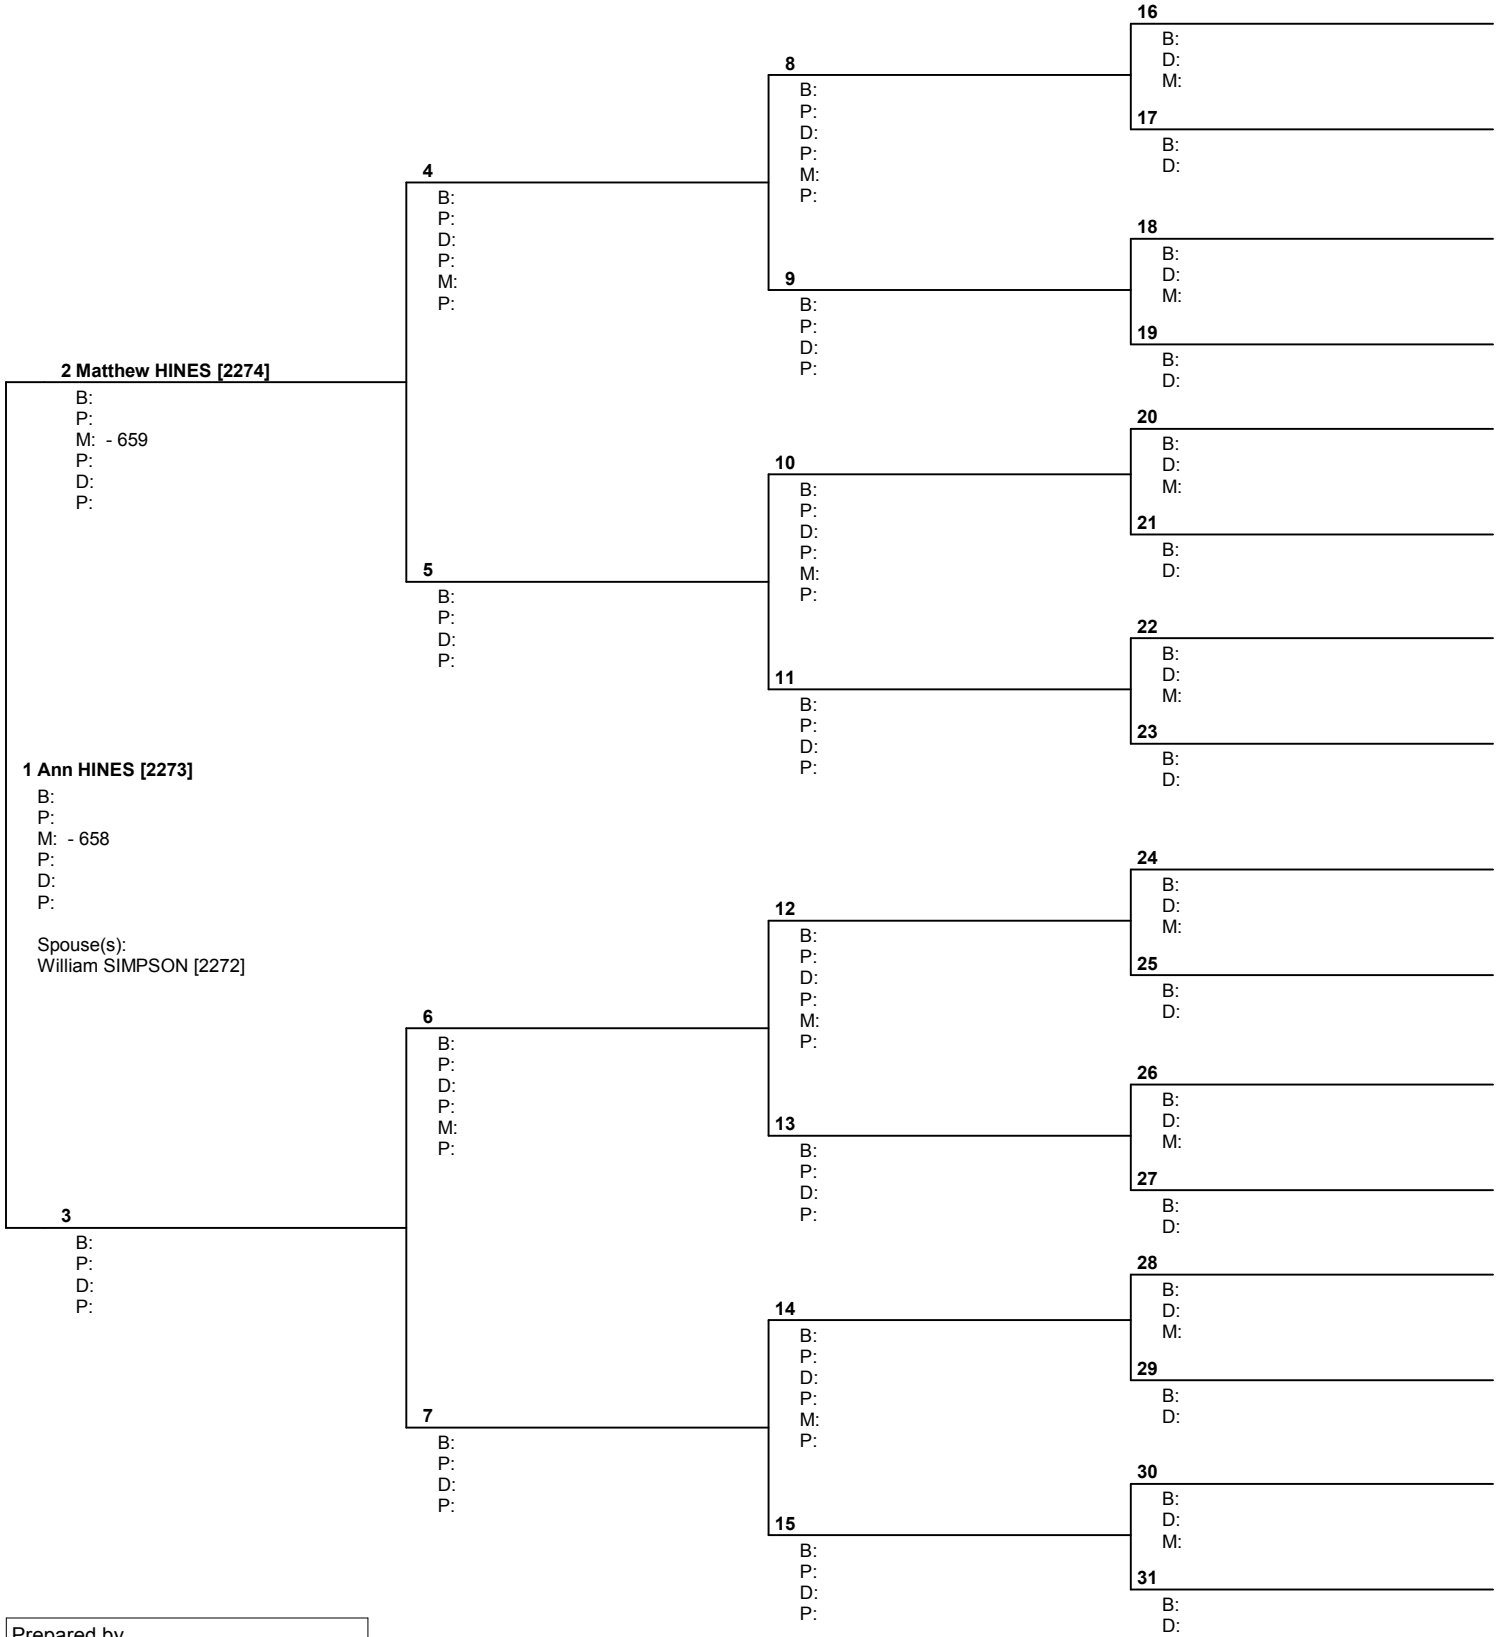

Pedigree Chart

No. 1 on this chart is the same as no. 27 on chart no. 10

Prepared by
Kathleen C. Nevin
8125 Gass Lane
Collinsville, IL 62234

USA

Telephone number 618-628-7066	Date prepared 22 Nov 2004