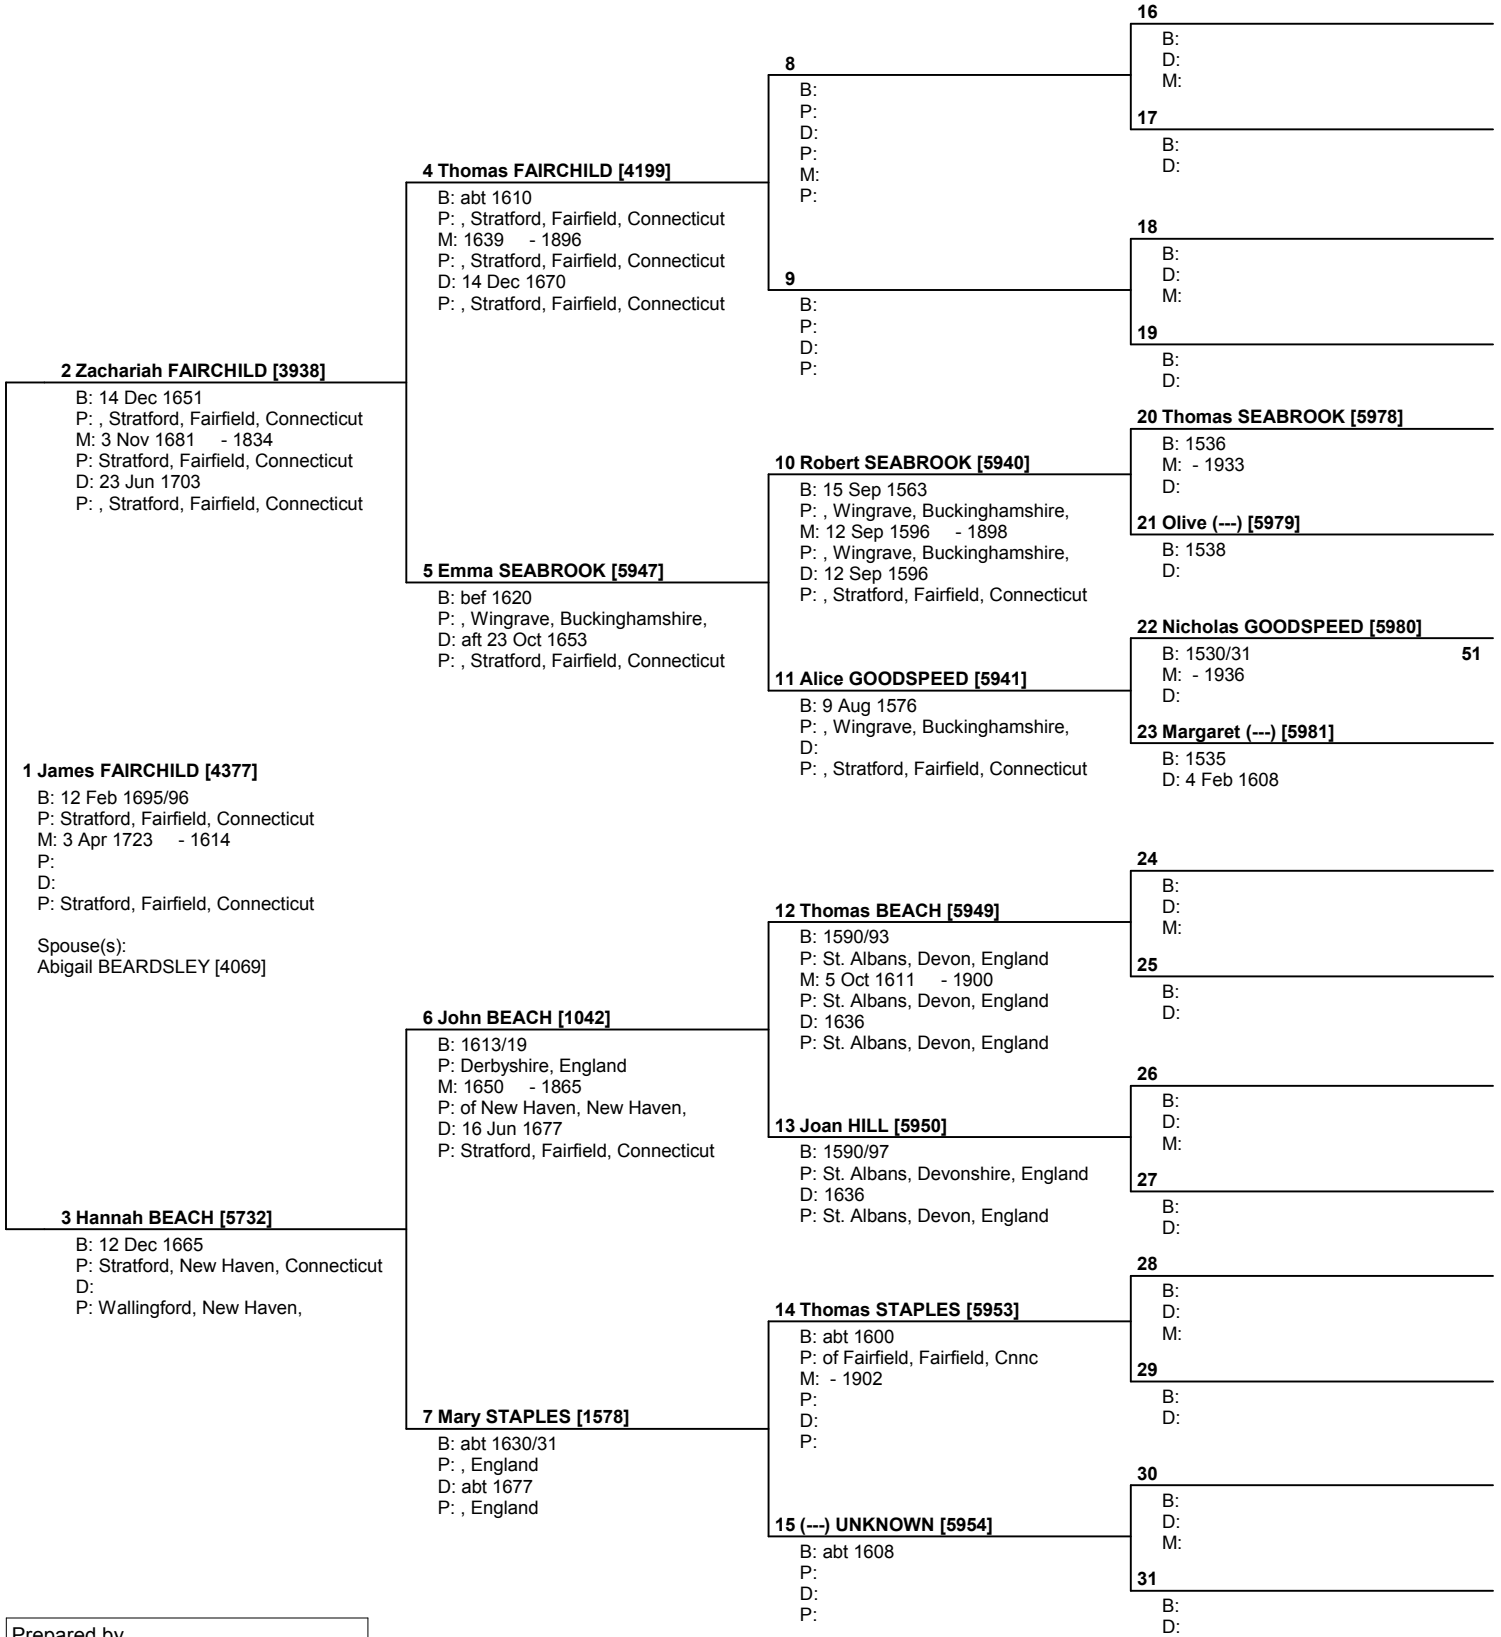

Pedigree Chart

No. 1 on this chart is the same as no. 18 on chart no. 6

Prepared by
Kathleen C. Nevin
8125 Gass Lane
Collinsville, IL 62234

USA

Telephone number 618-628-7066	Date prepared 22 Nov 2004