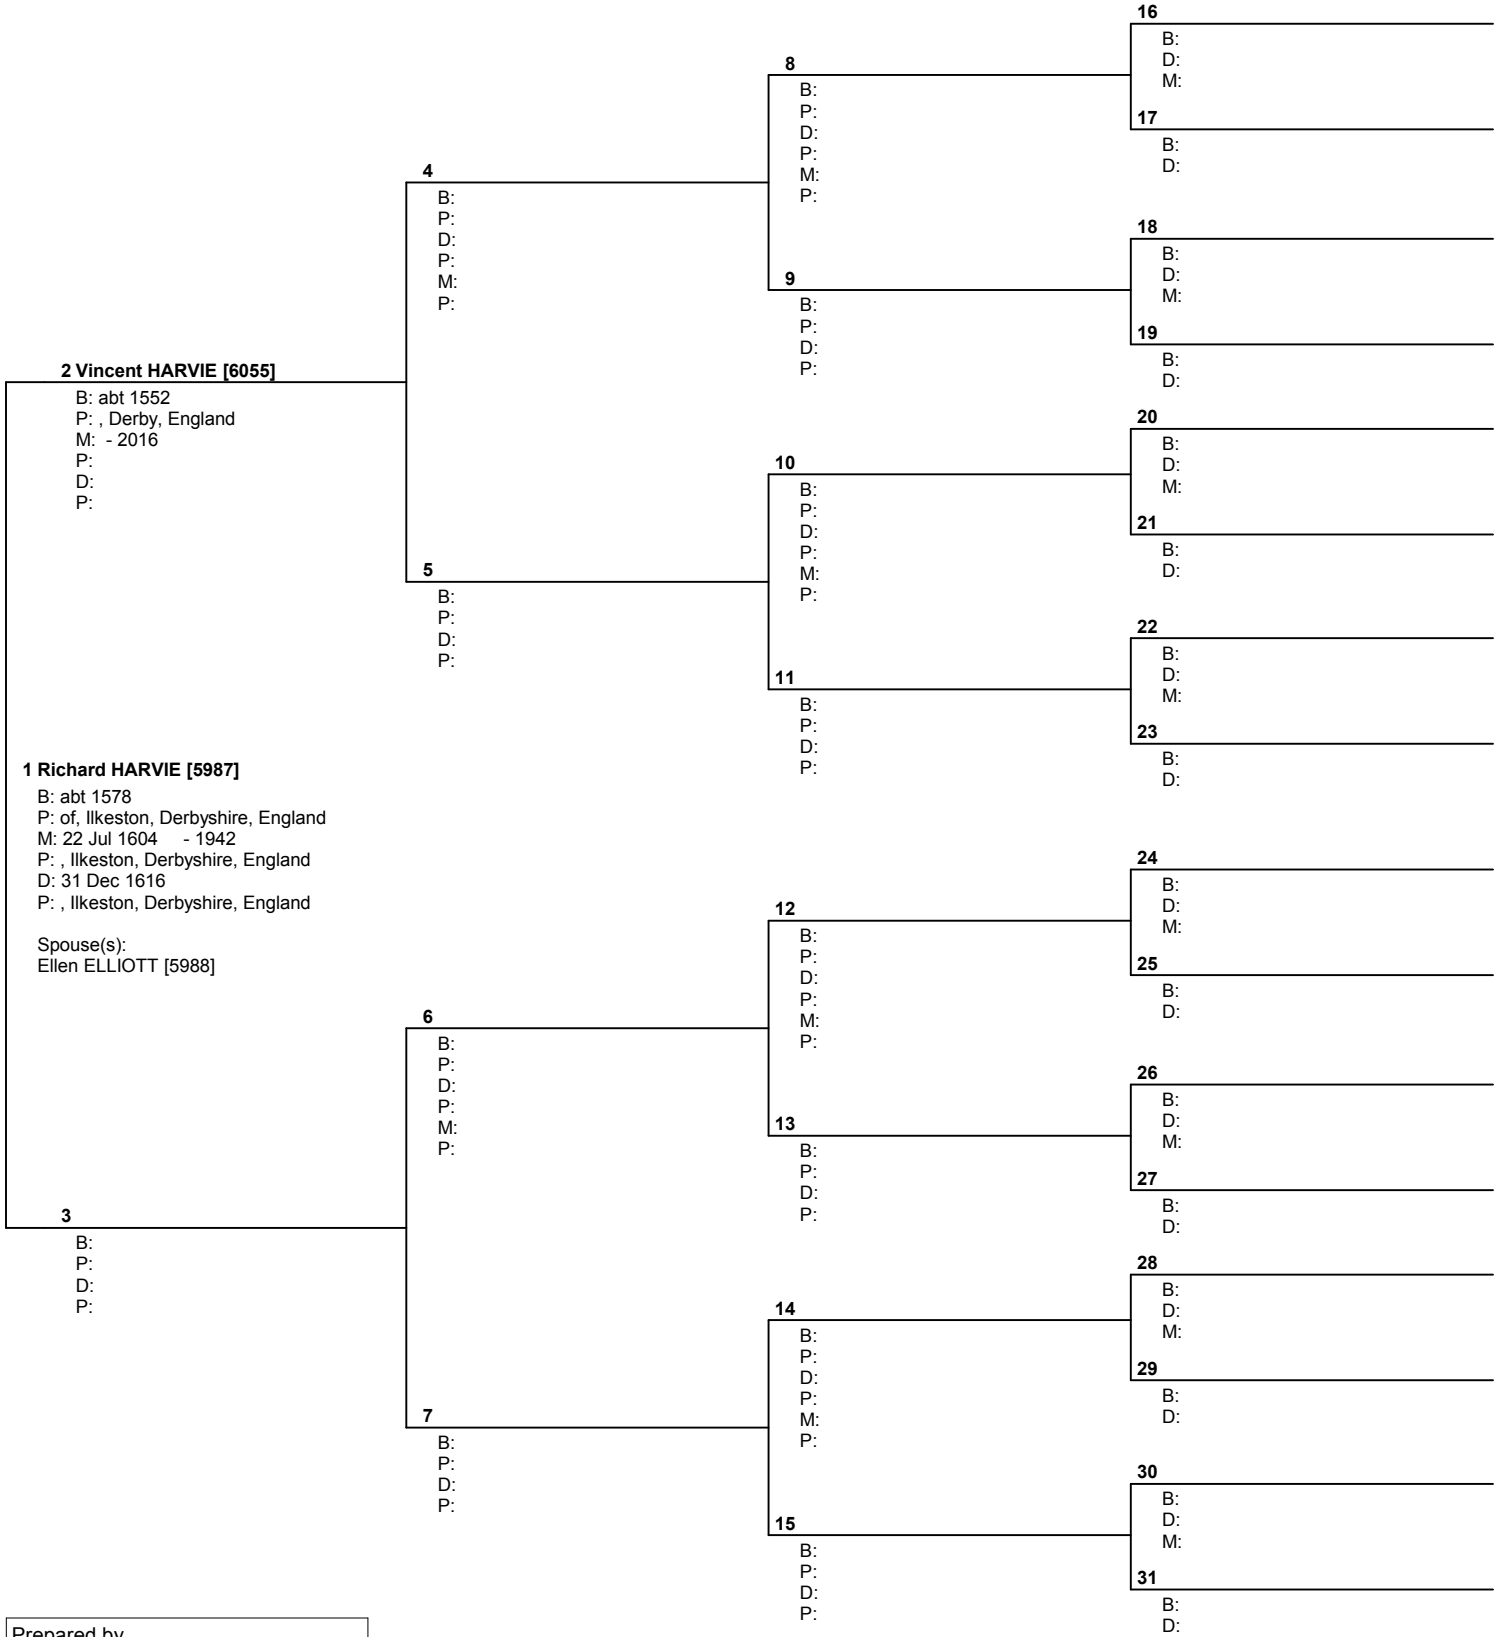

Pedigree Chart

No. 1 on this chart is the same as no. 18 on chart no. 22

Prepared by
Kathleen C. Nevin
8125 Gass Lane
Collinsville, IL 62234

USA

Telephone number 618-628-7066	Date prepared 22 Nov 2004