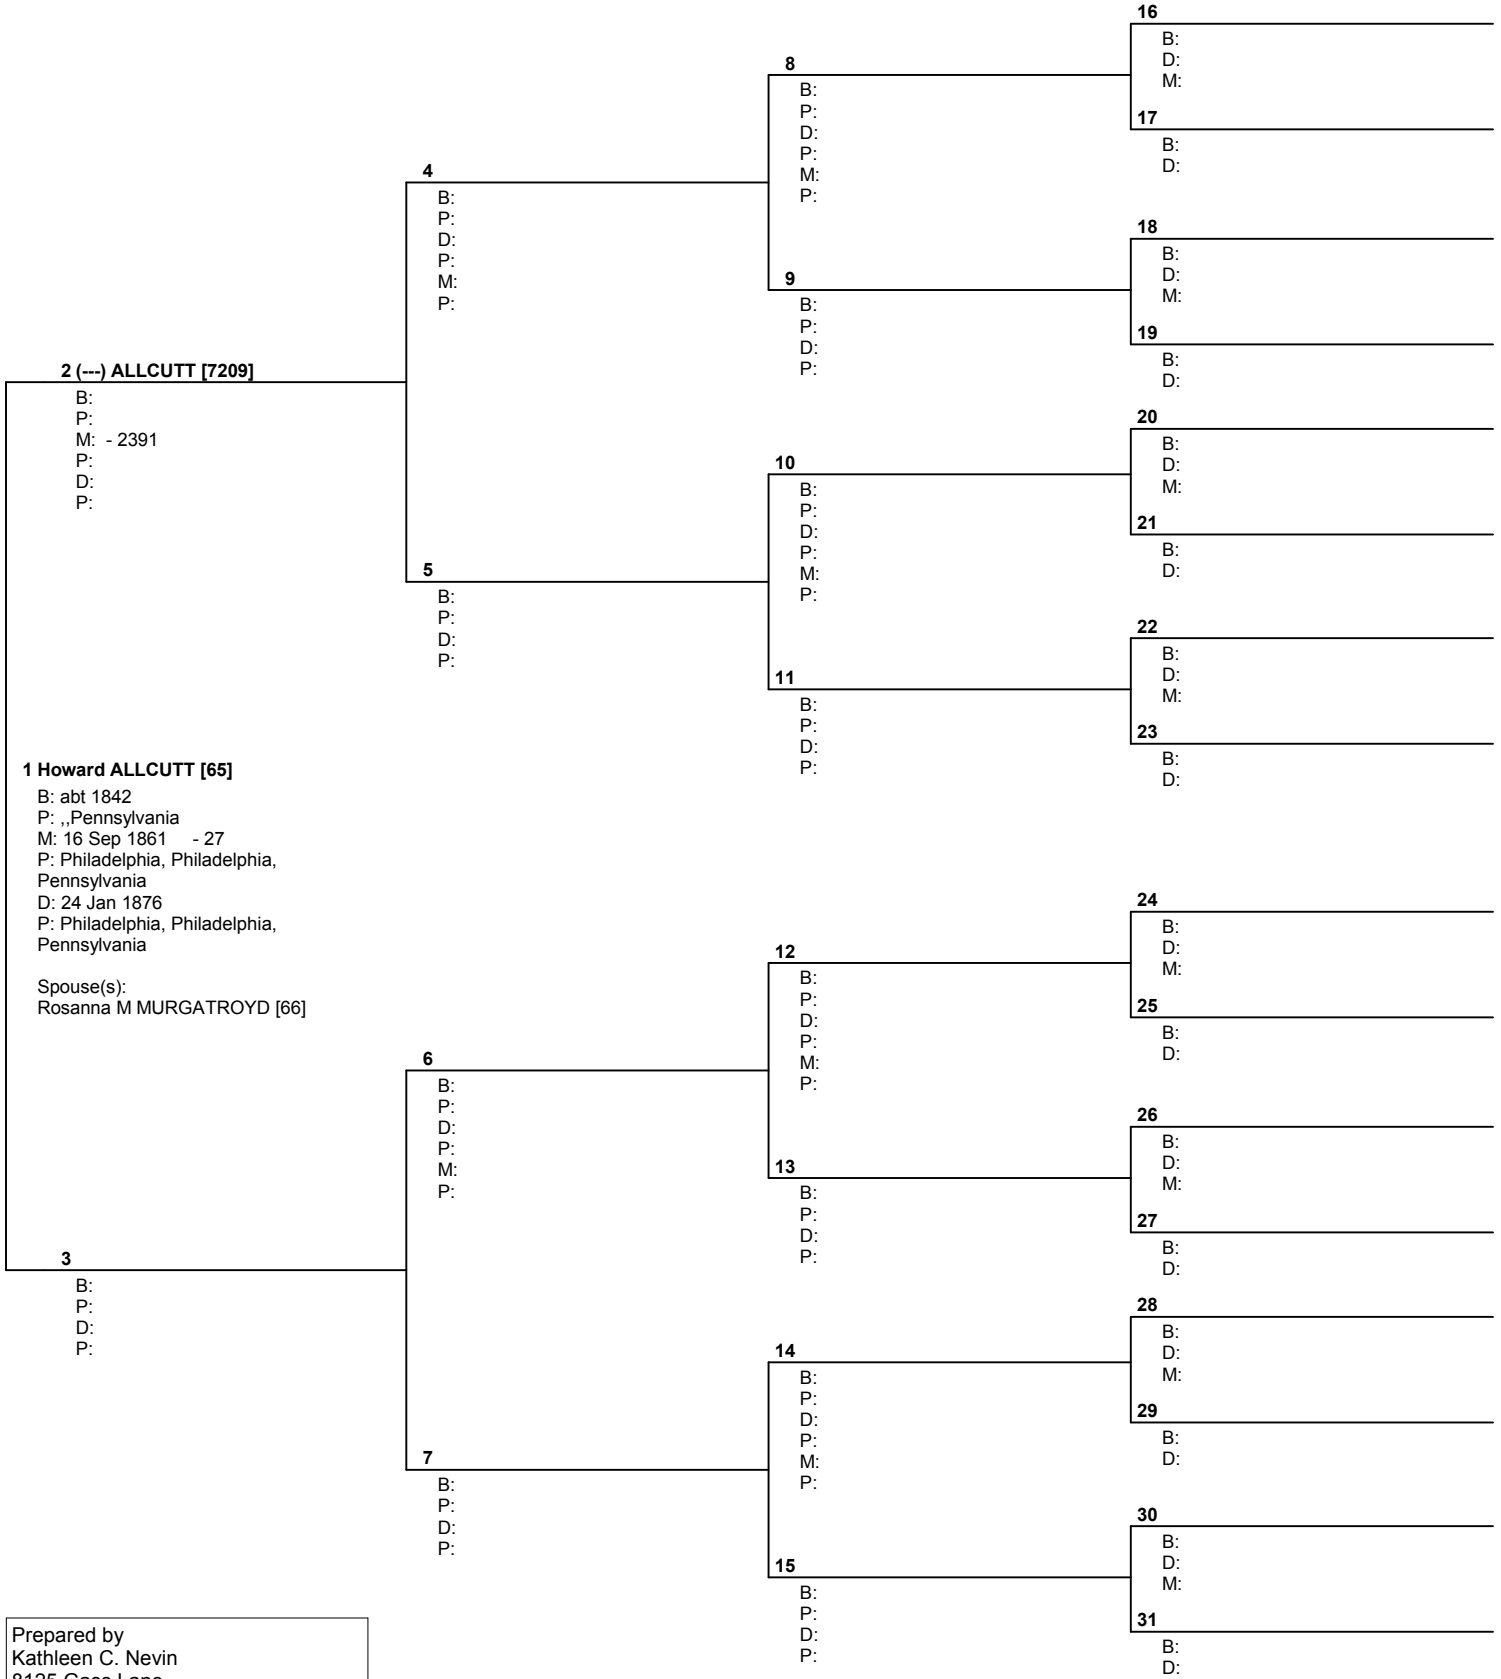

Pedigree Chart

No. 1 on this chart is the same as no. 28 on chart no. 1

Prepared by
Kathleen C. Nevin
8125 Gass Lane
Collinsville, IL 62234

USA

Telephone number 618-628-7066	Date prepared 22 Nov 2004