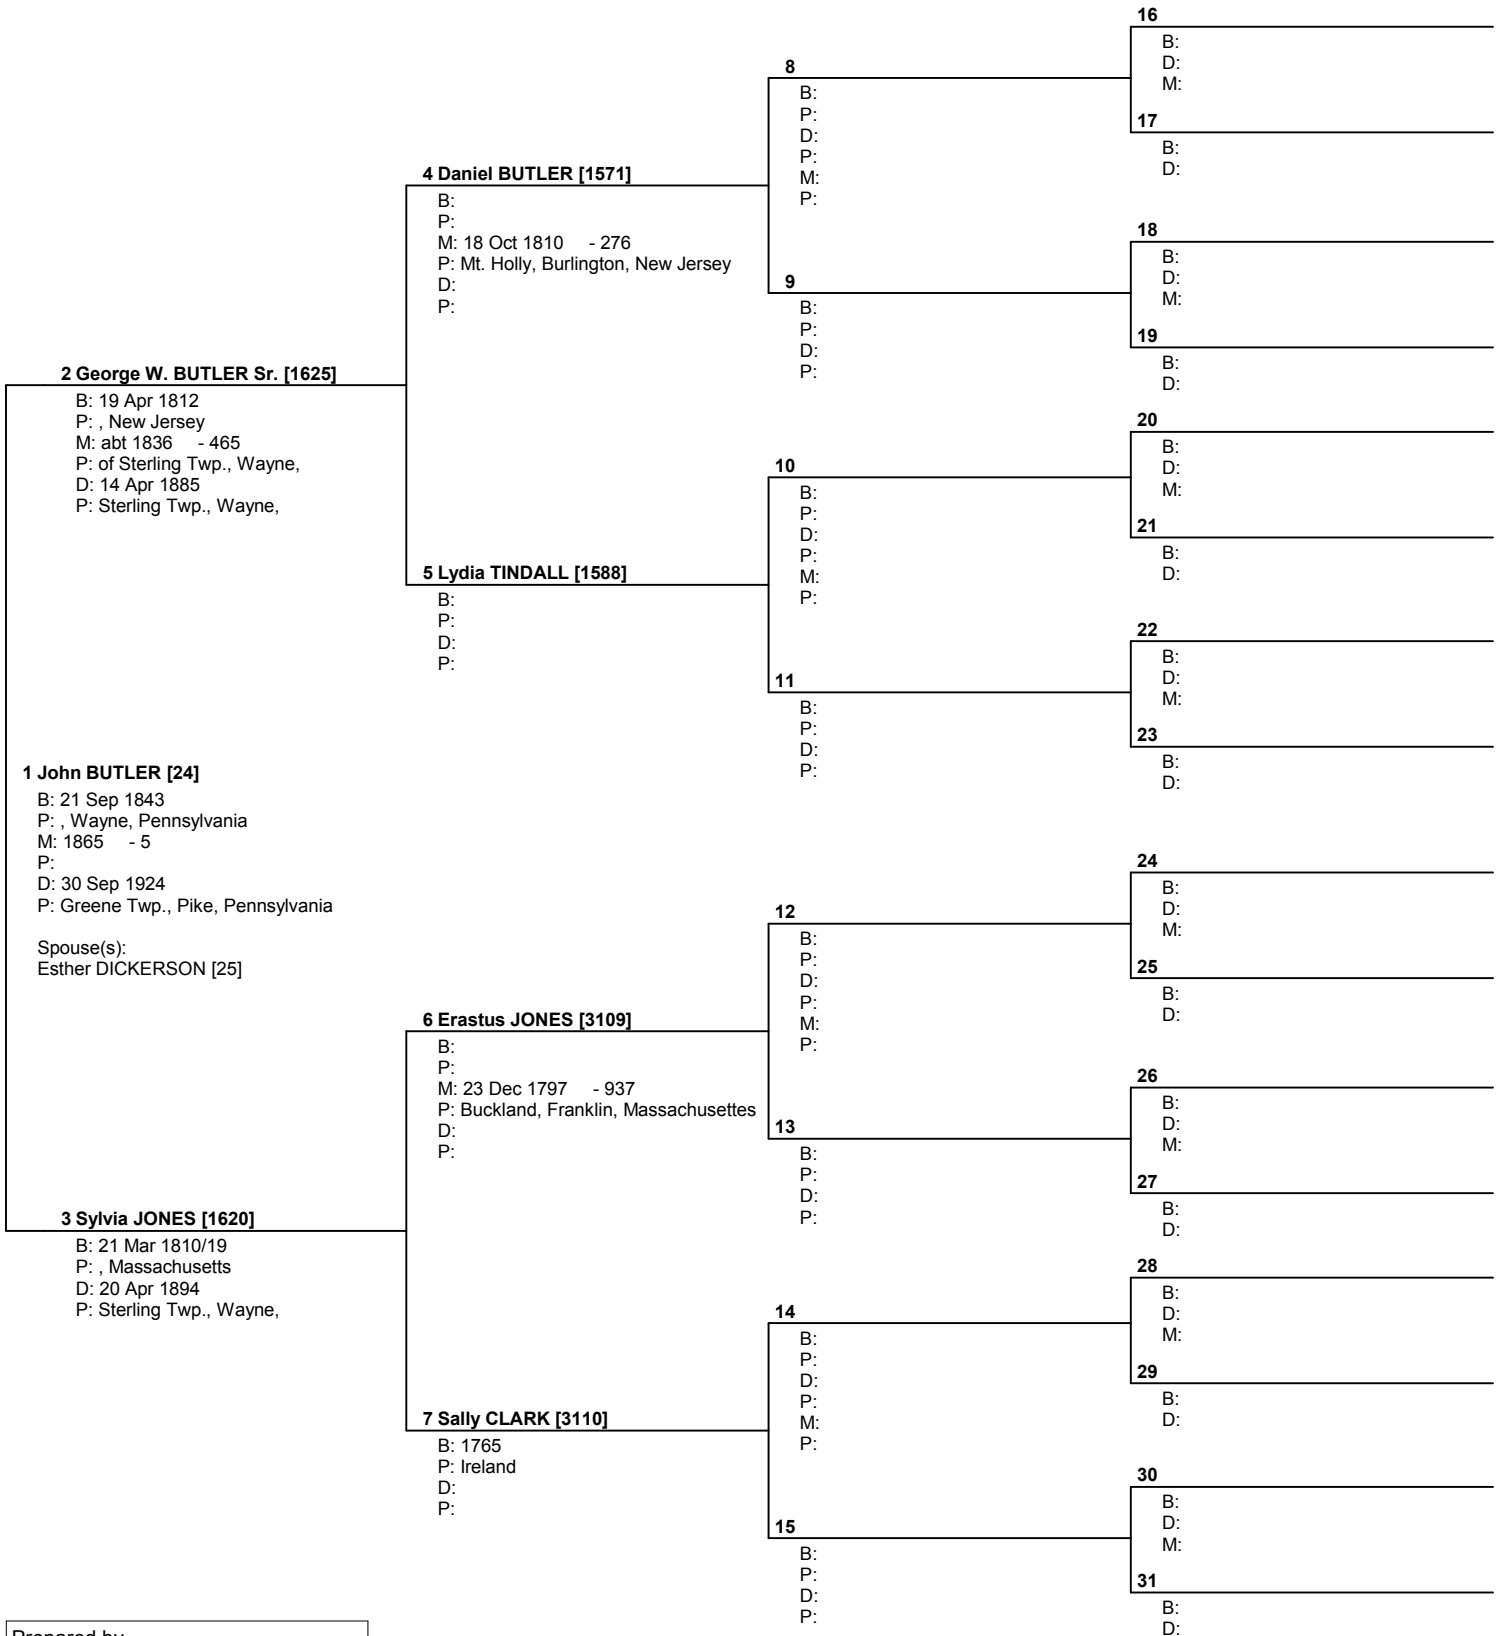

Pedigree Chart

No. 1 on this chart is the same as no. 18 on chart no. 1

Prepared by
Kathleen C. Nevin
8125 Gass Lane
Collinsville, IL 62234

USA

Telephone number 618-628-7066	Date prepared 22 Nov 2004