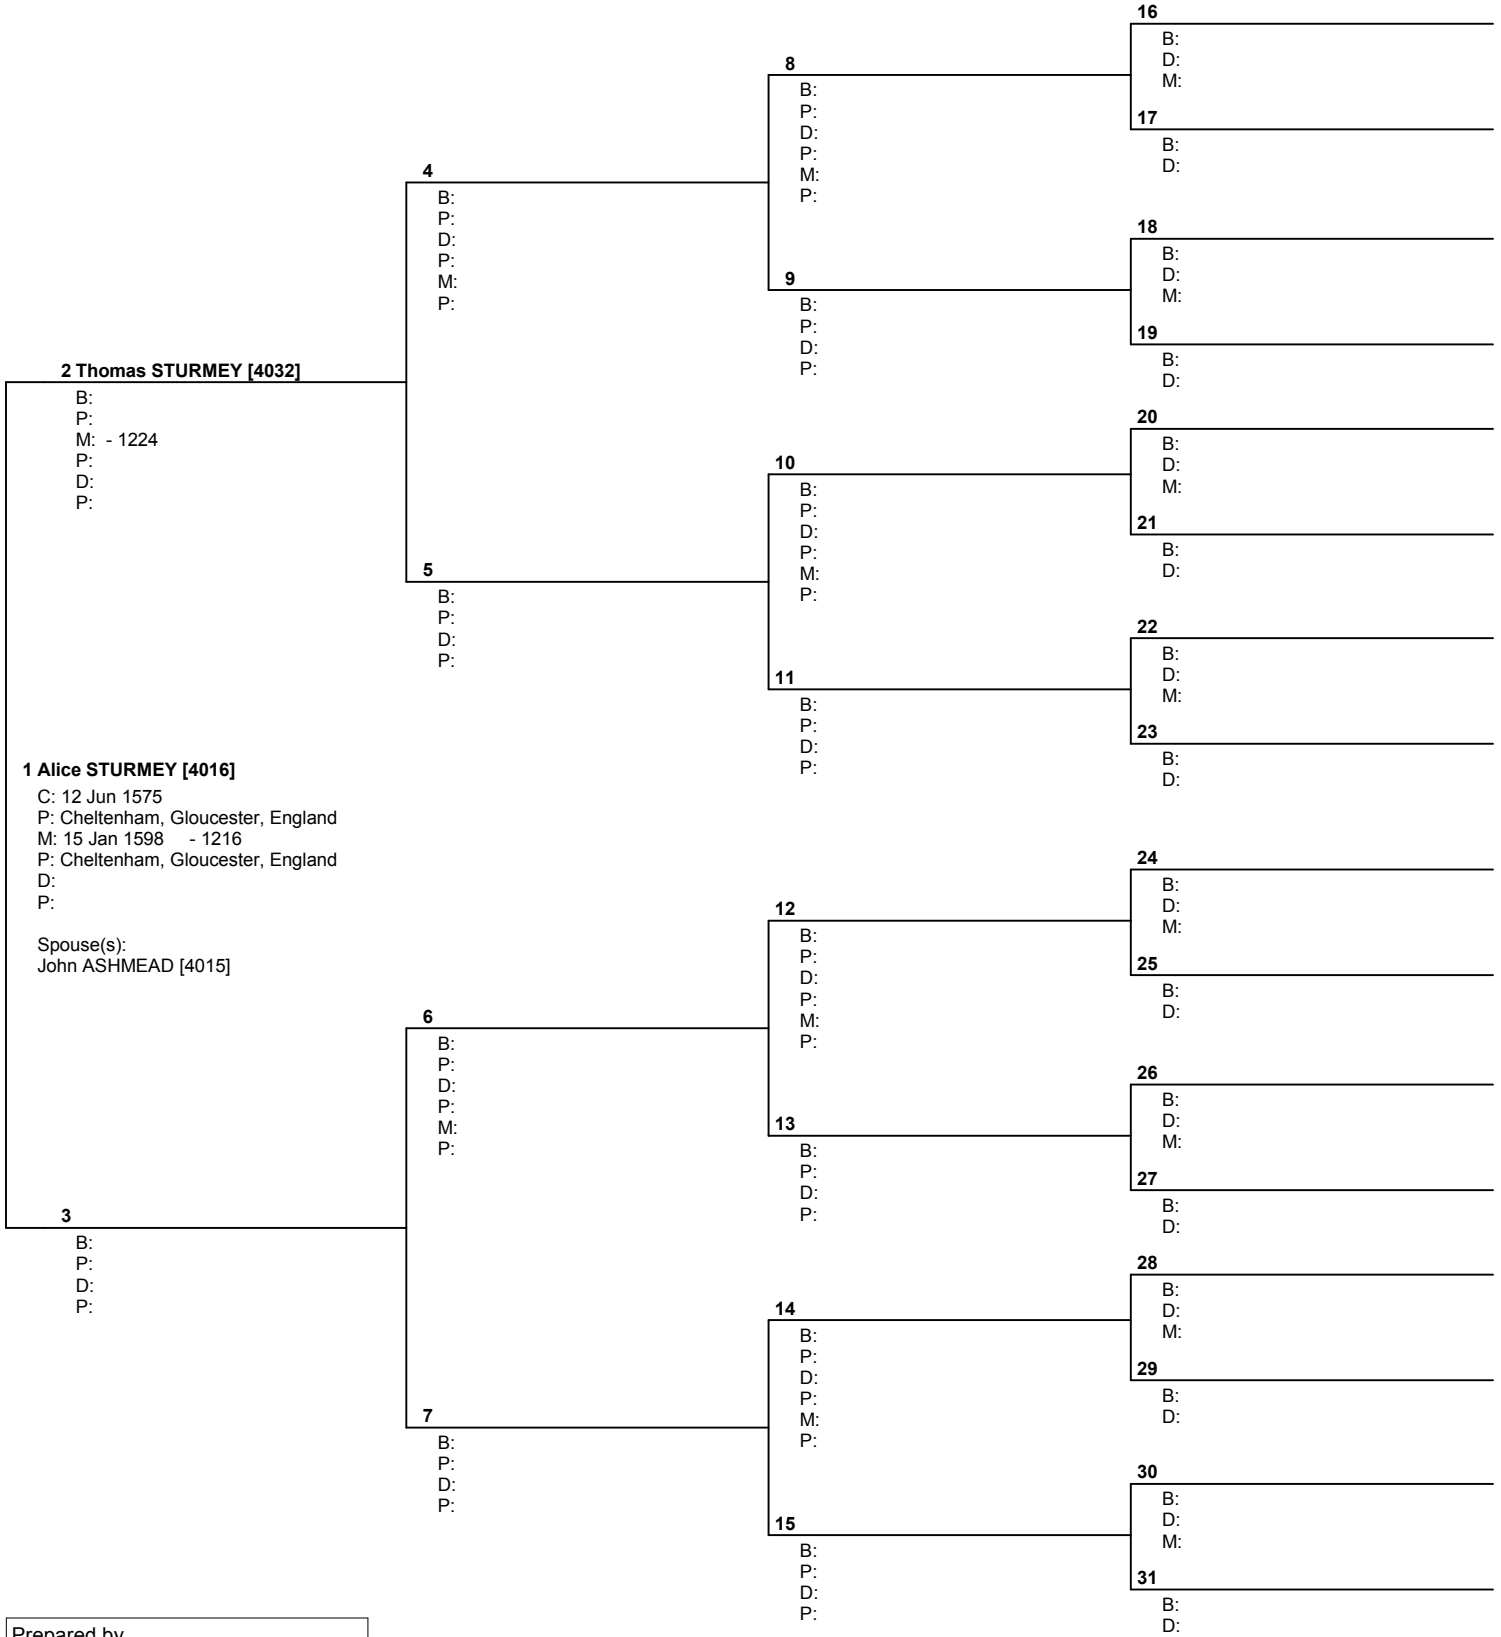

Pedigree Chart

No. 1 on this chart is the same as no. 21 on chart no. 31

Prepared by
Kathleen C. Nevin
8125 Gass Lane
Collinsville, IL 62234

USA

Telephone number 618-628-7066	Date prepared 22 Nov 2004