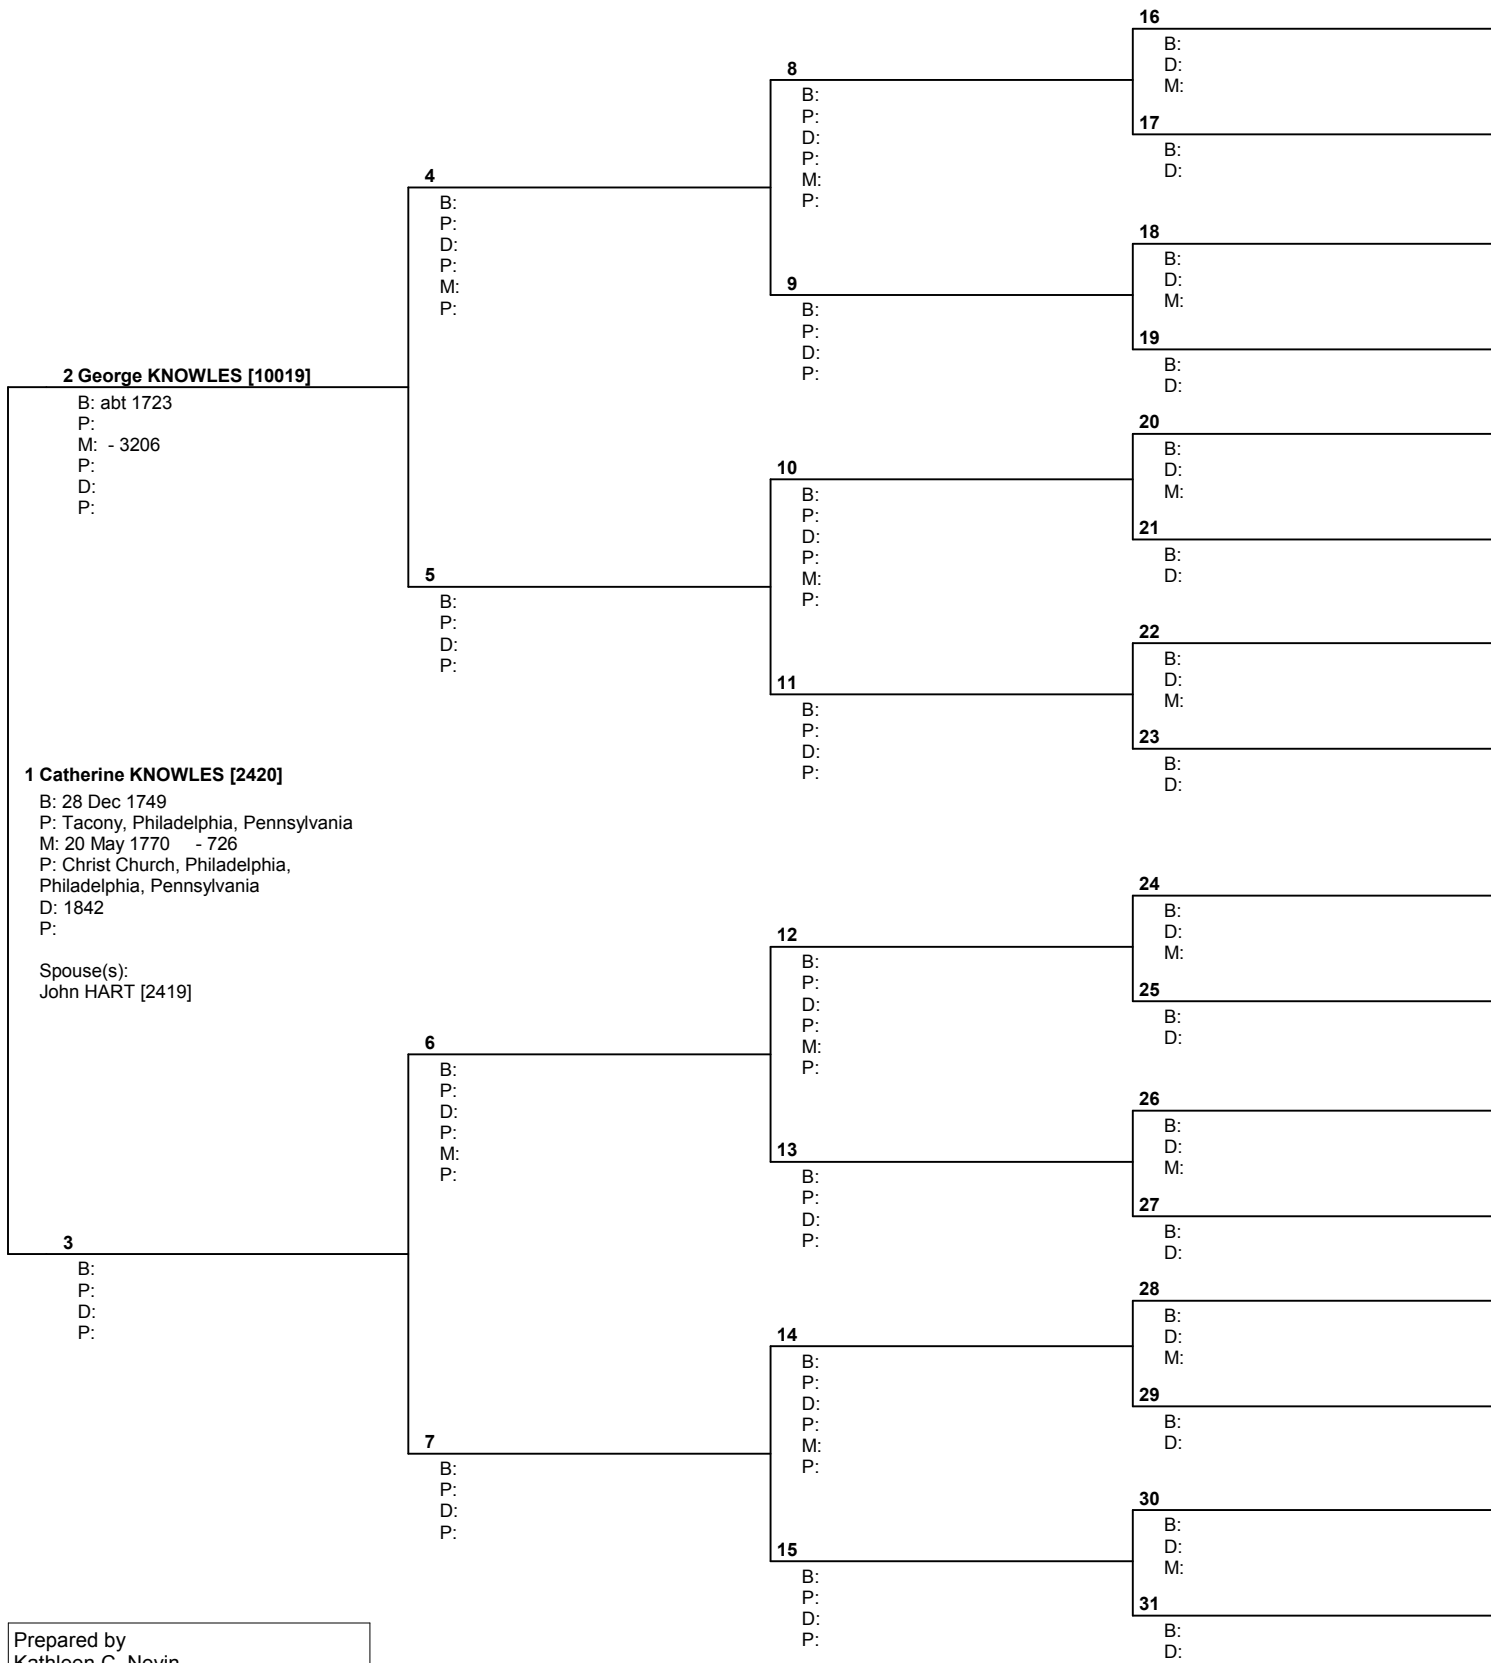

Pedigree Chart

No. 1 on this chart is the same as no. 27 on chart no. 11

Prepared by
Kathleen C. Nevin
8125 Gass Lane
Collinsville, IL 62234

USA

Telephone number 618-628-7066	Date prepared 22 Nov 2004