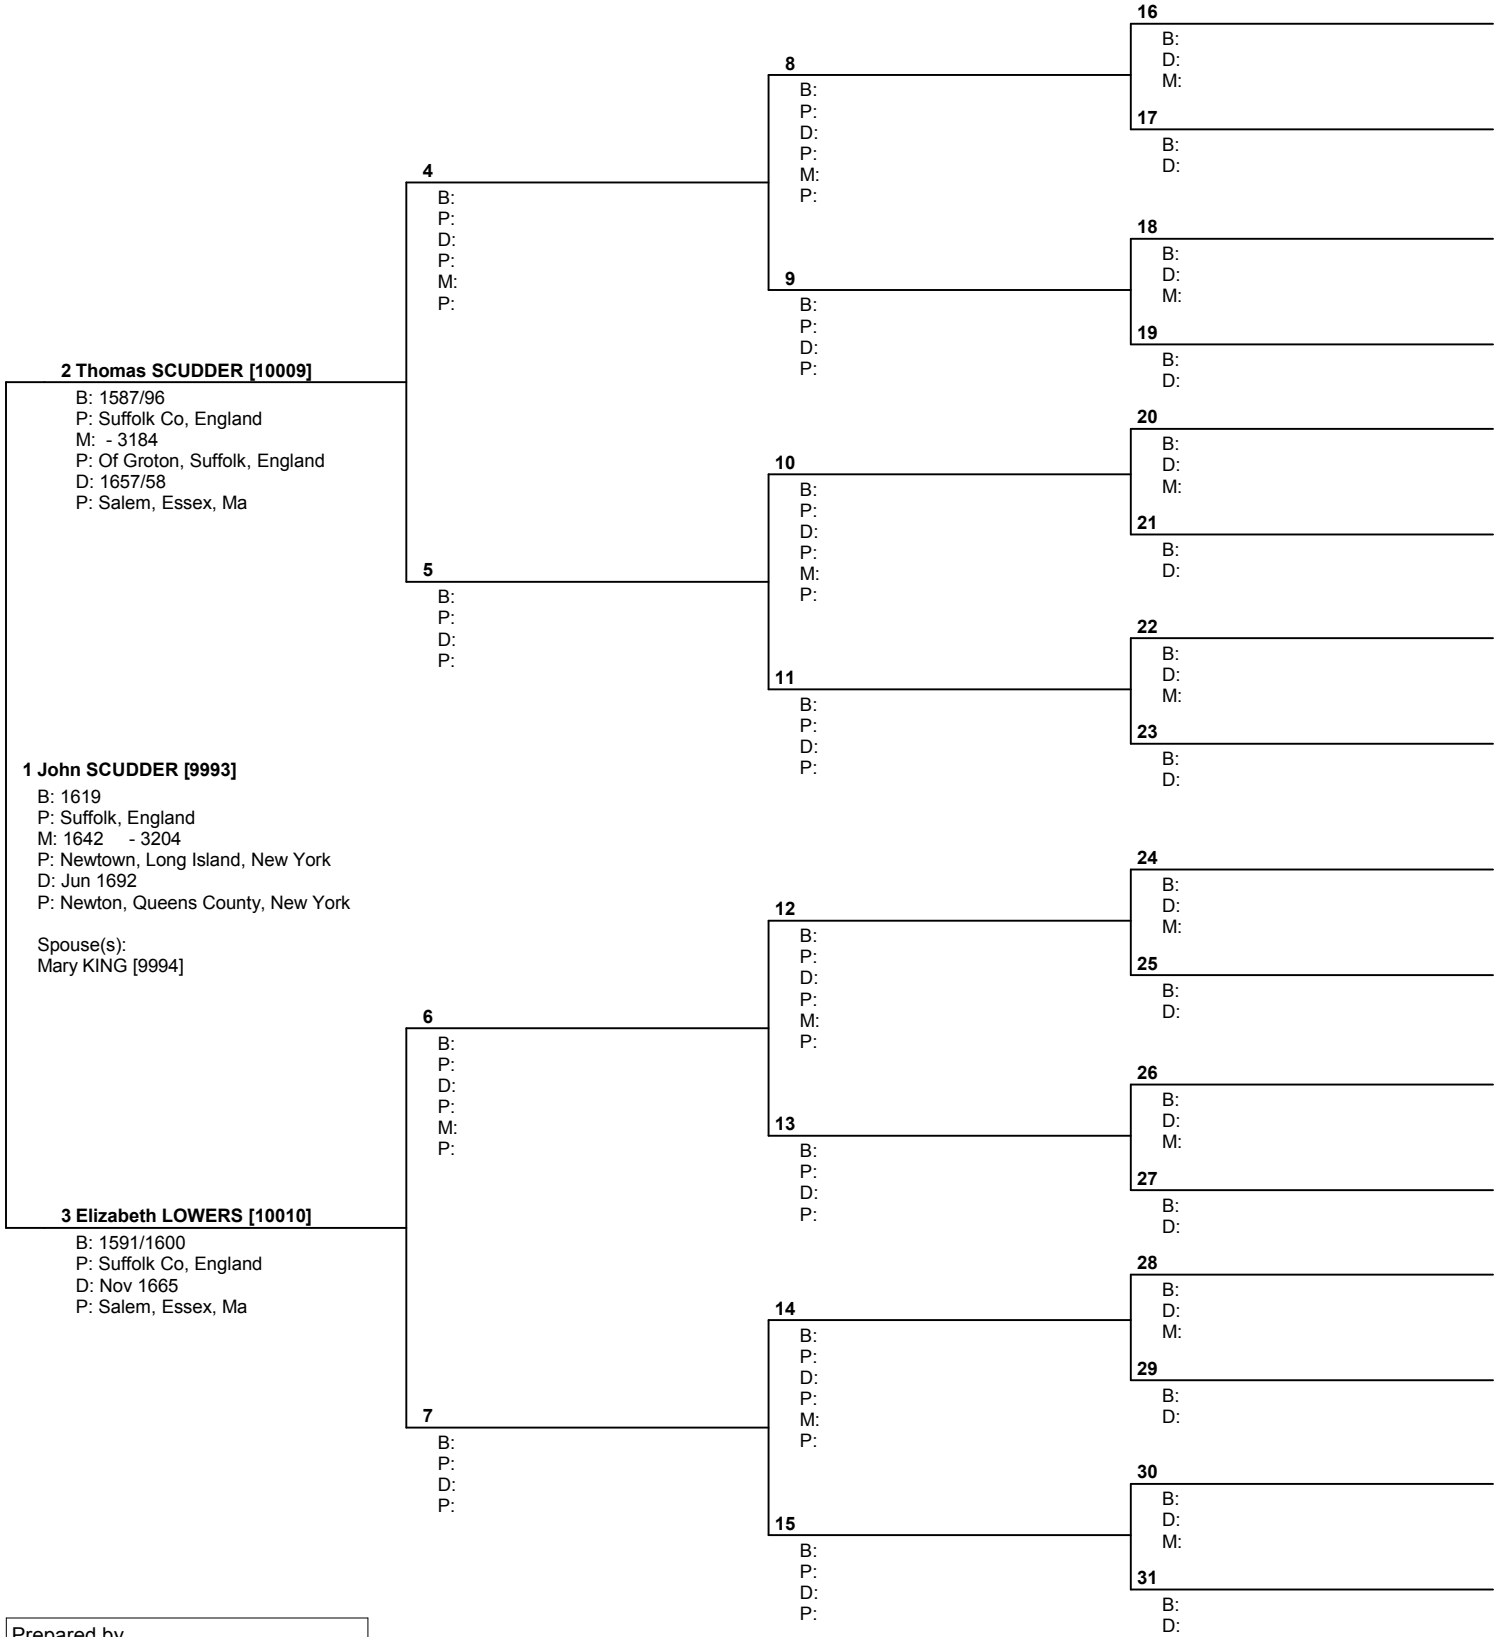

Pedigree Chart

No. 1 on this chart is the same as no. 24 on chart no. 42

Prepared by
Kathleen C. Nevin
8125 Gass Lane
Collinsville, IL 62234

USA

Telephone number 618-628-7066	Date prepared 22 Nov 2004