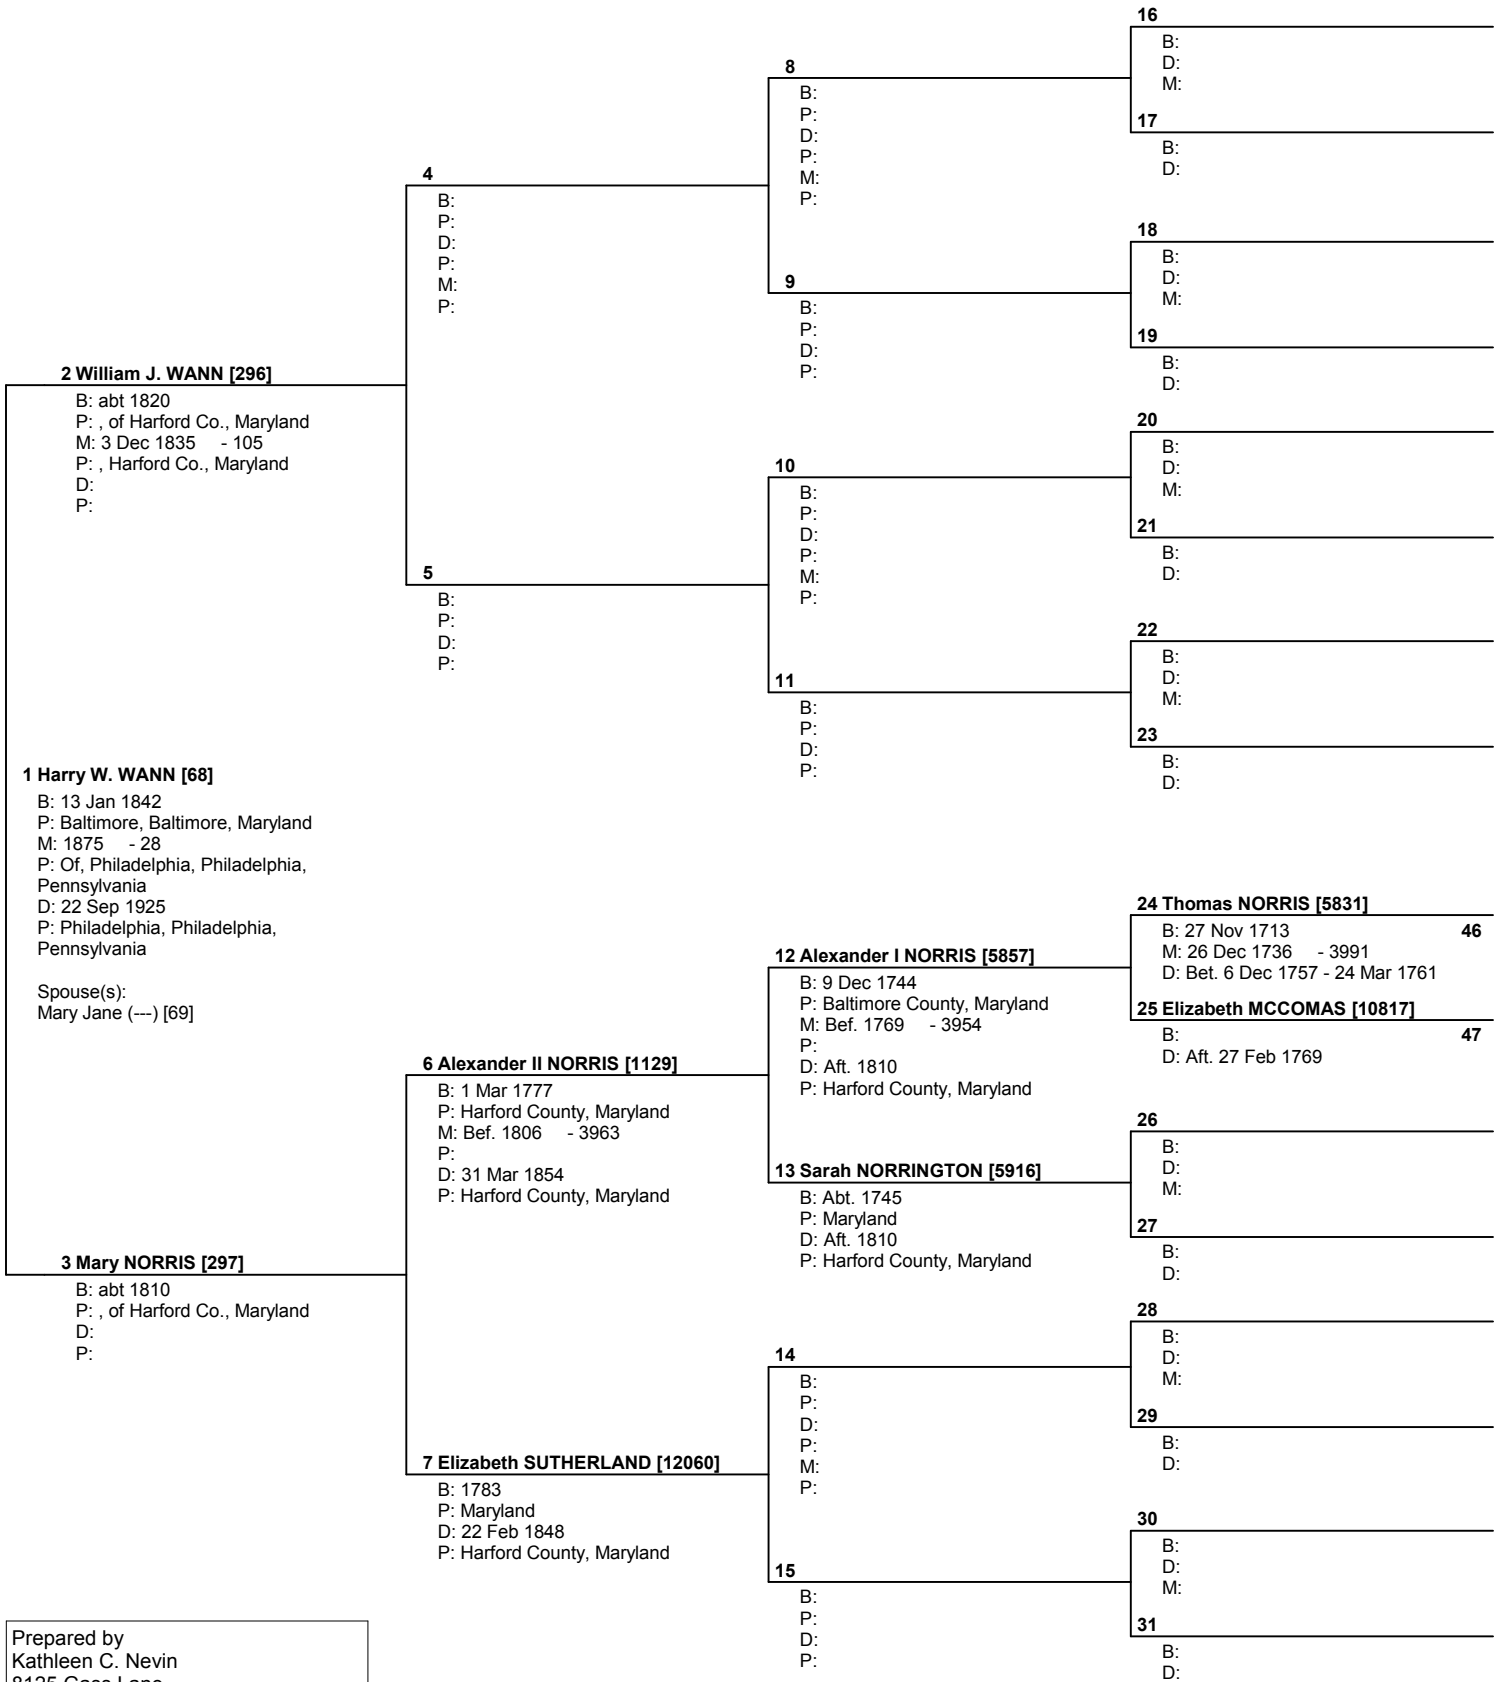

Pedigree Chart

No. 1 on this chart is the same as no. 30 on chart no. 1

Prepared by
Kathleen C. Nevin
8125 Gass Lane
Collinsville, IL 62234

USA

Telephone number 618-628-7066	Date prepared 22 Nov 2004