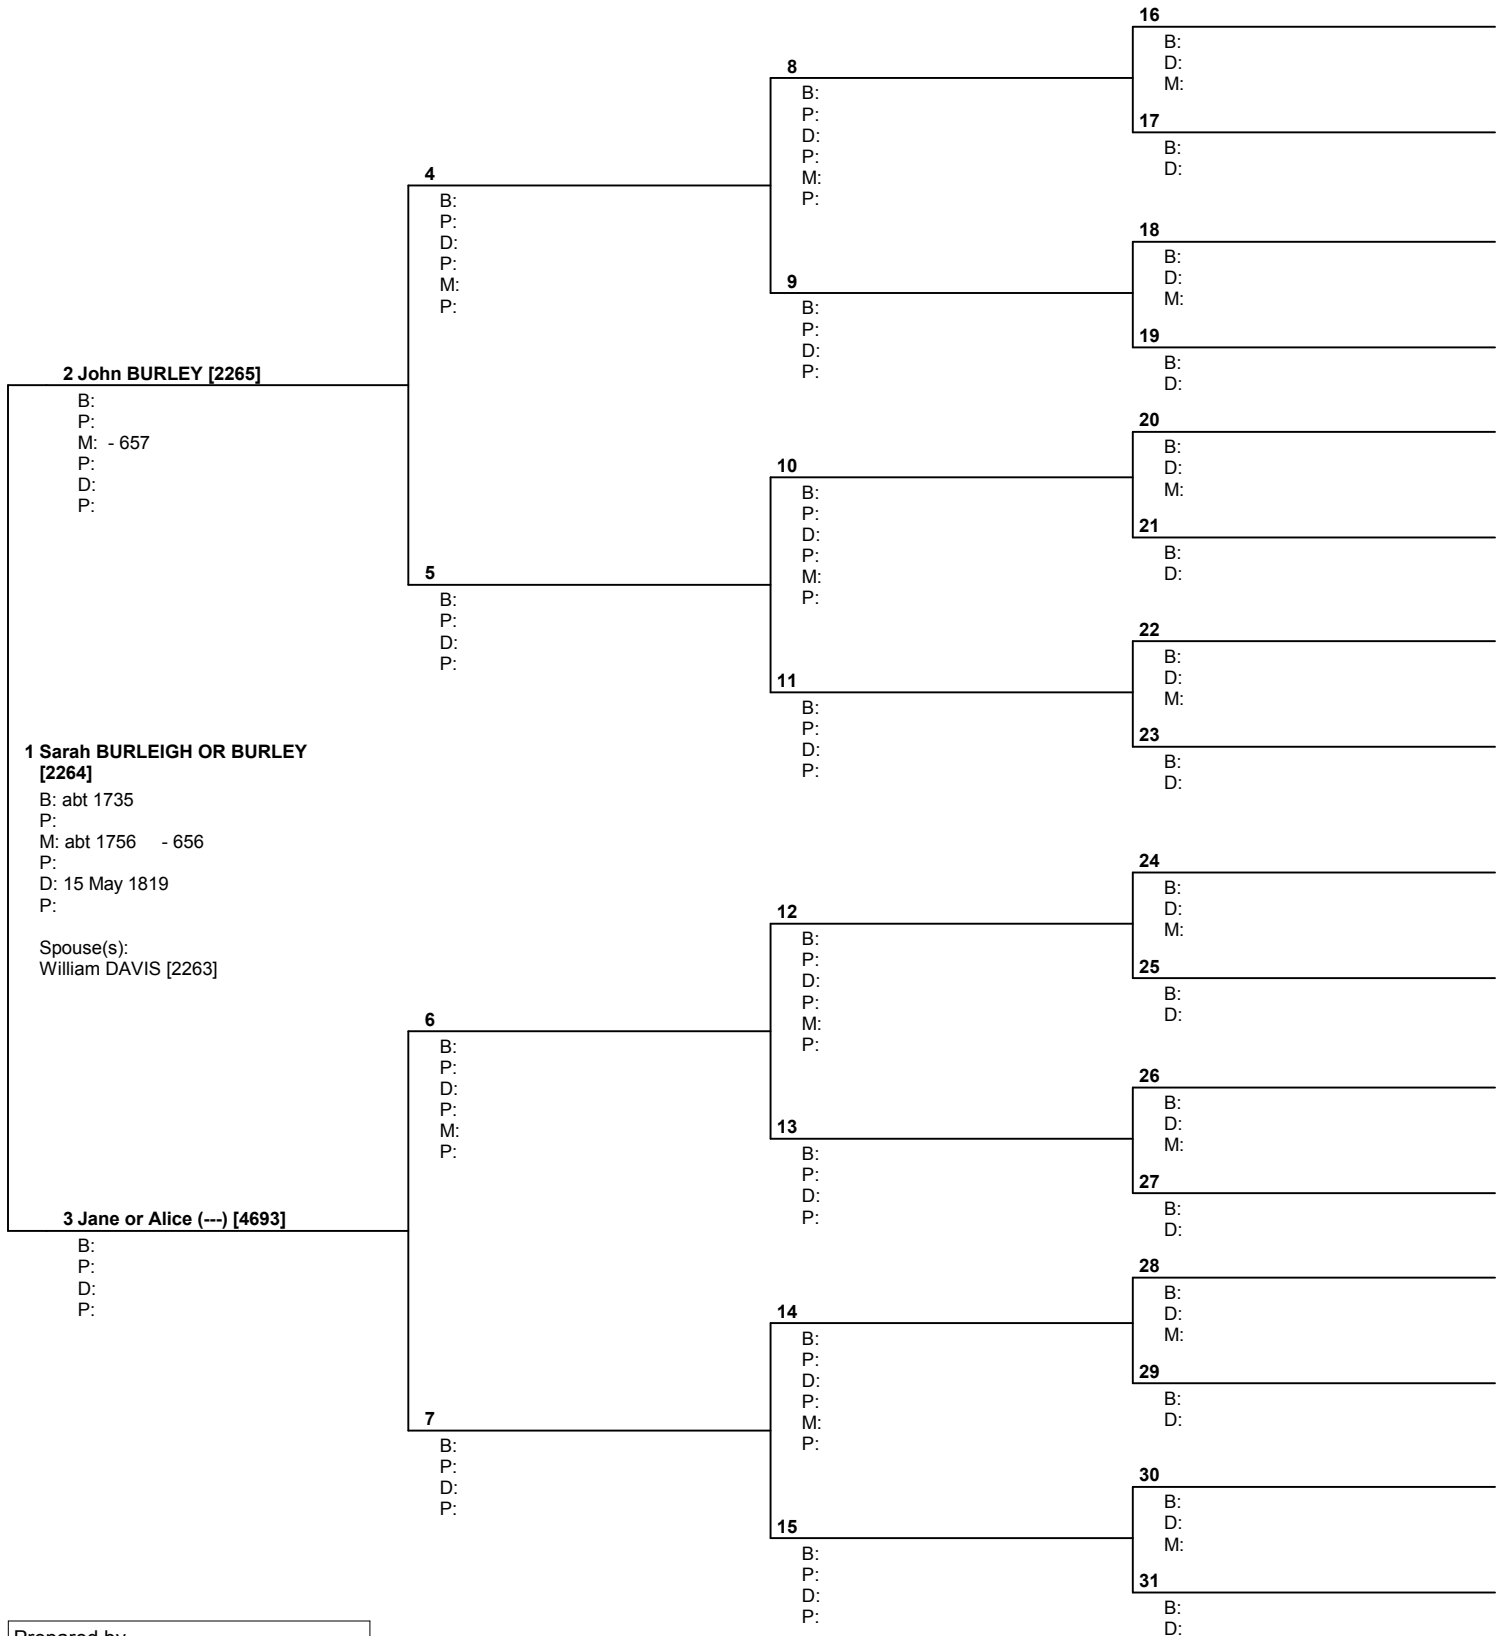

Pedigree Chart

No. 1 on this chart is the same as no. 25 on chart no. 10

Prepared by
Kathleen C. Nevin
8125 Gass Lane
Collinsville, IL 62234

USA

Telephone number 618-628-7066	Date prepared 22 Nov 2004