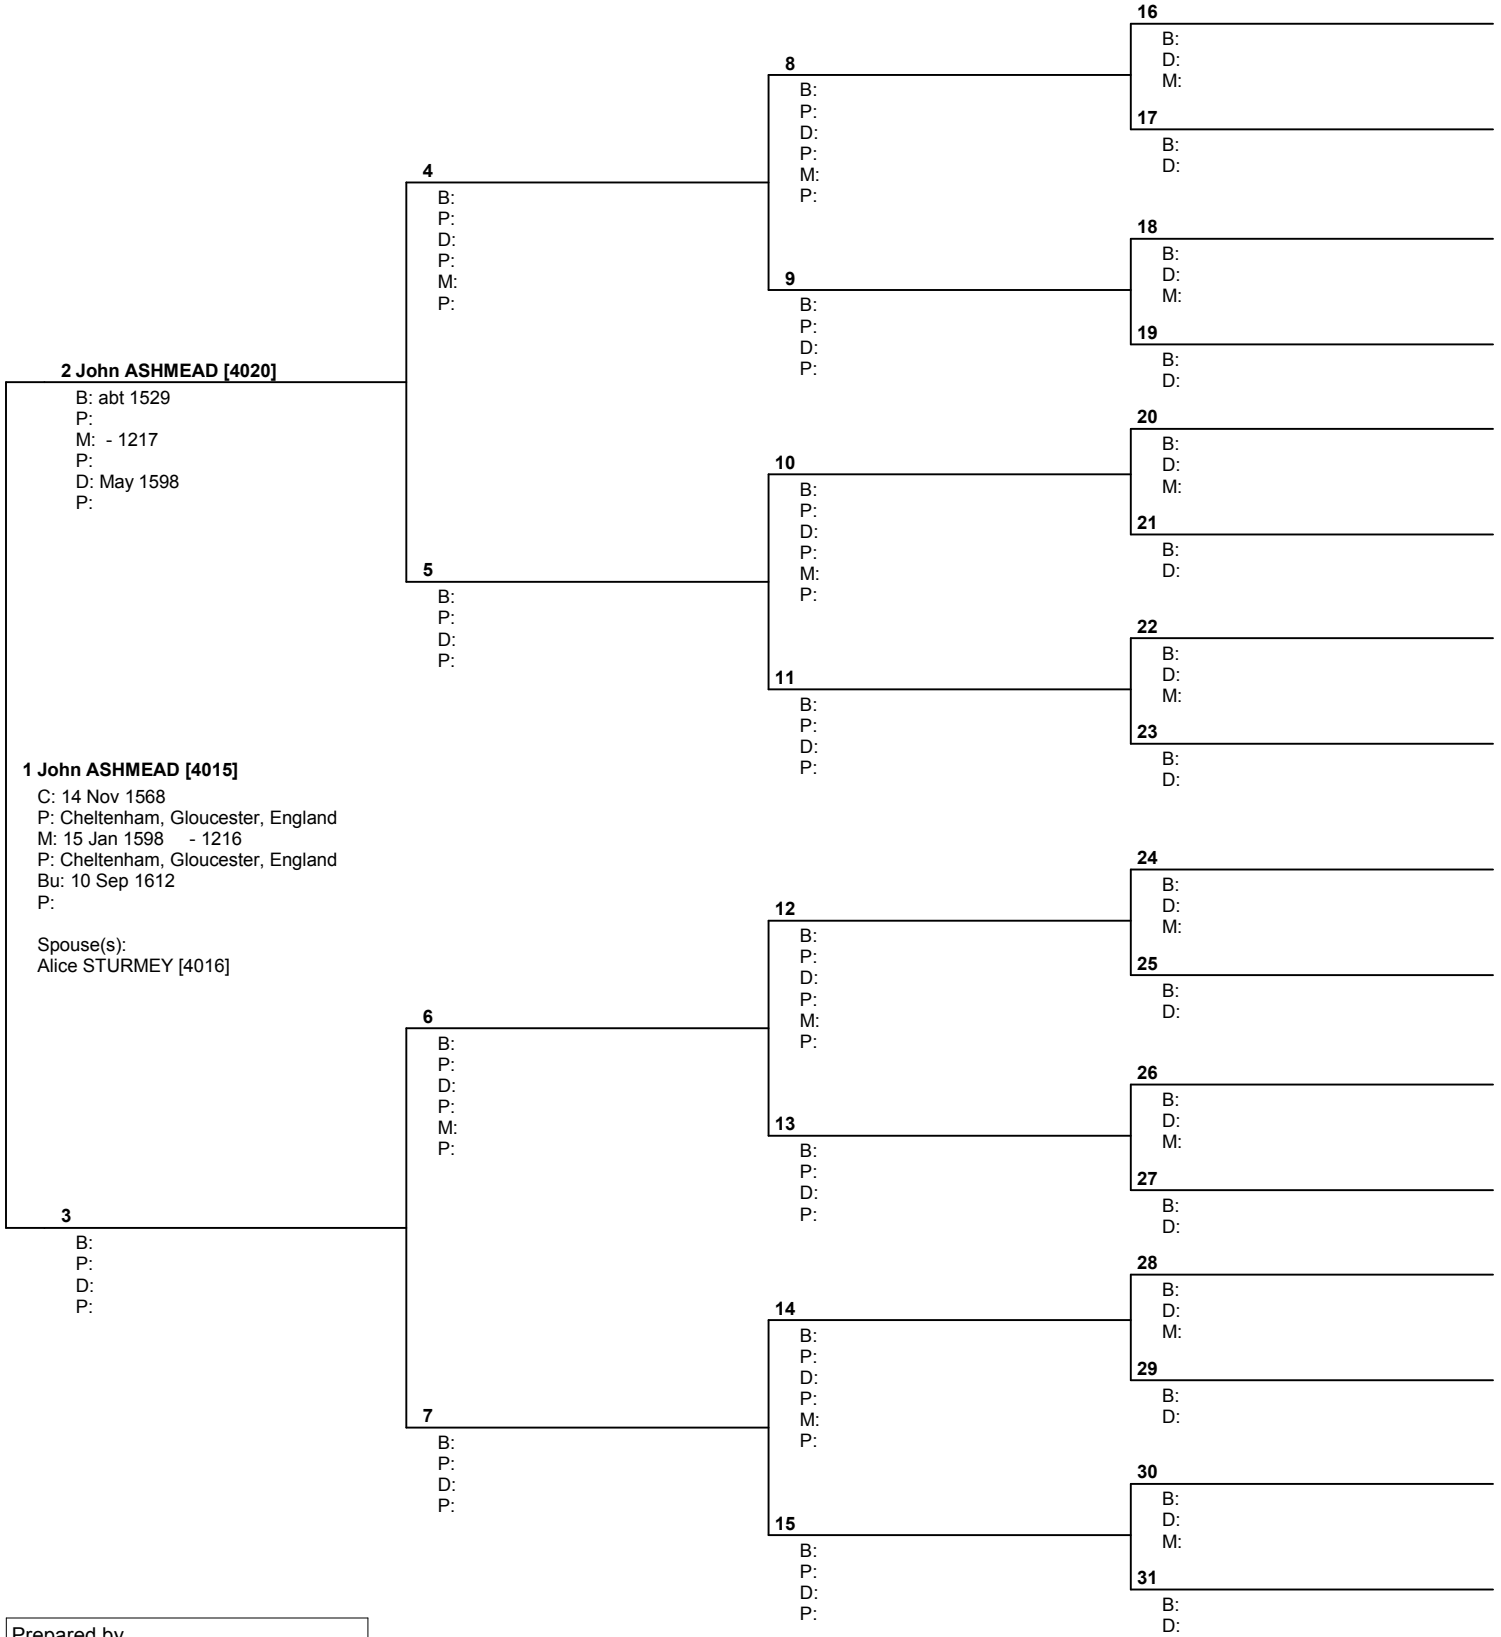

USA

Telephone number 618-628-7066	Date prepared 22 Nov 2004
----------------------------------	------------------------------

Pedigree Chart

Chart no. 70

No. 1 on this chart is the same as no. 20 on chart no. 31