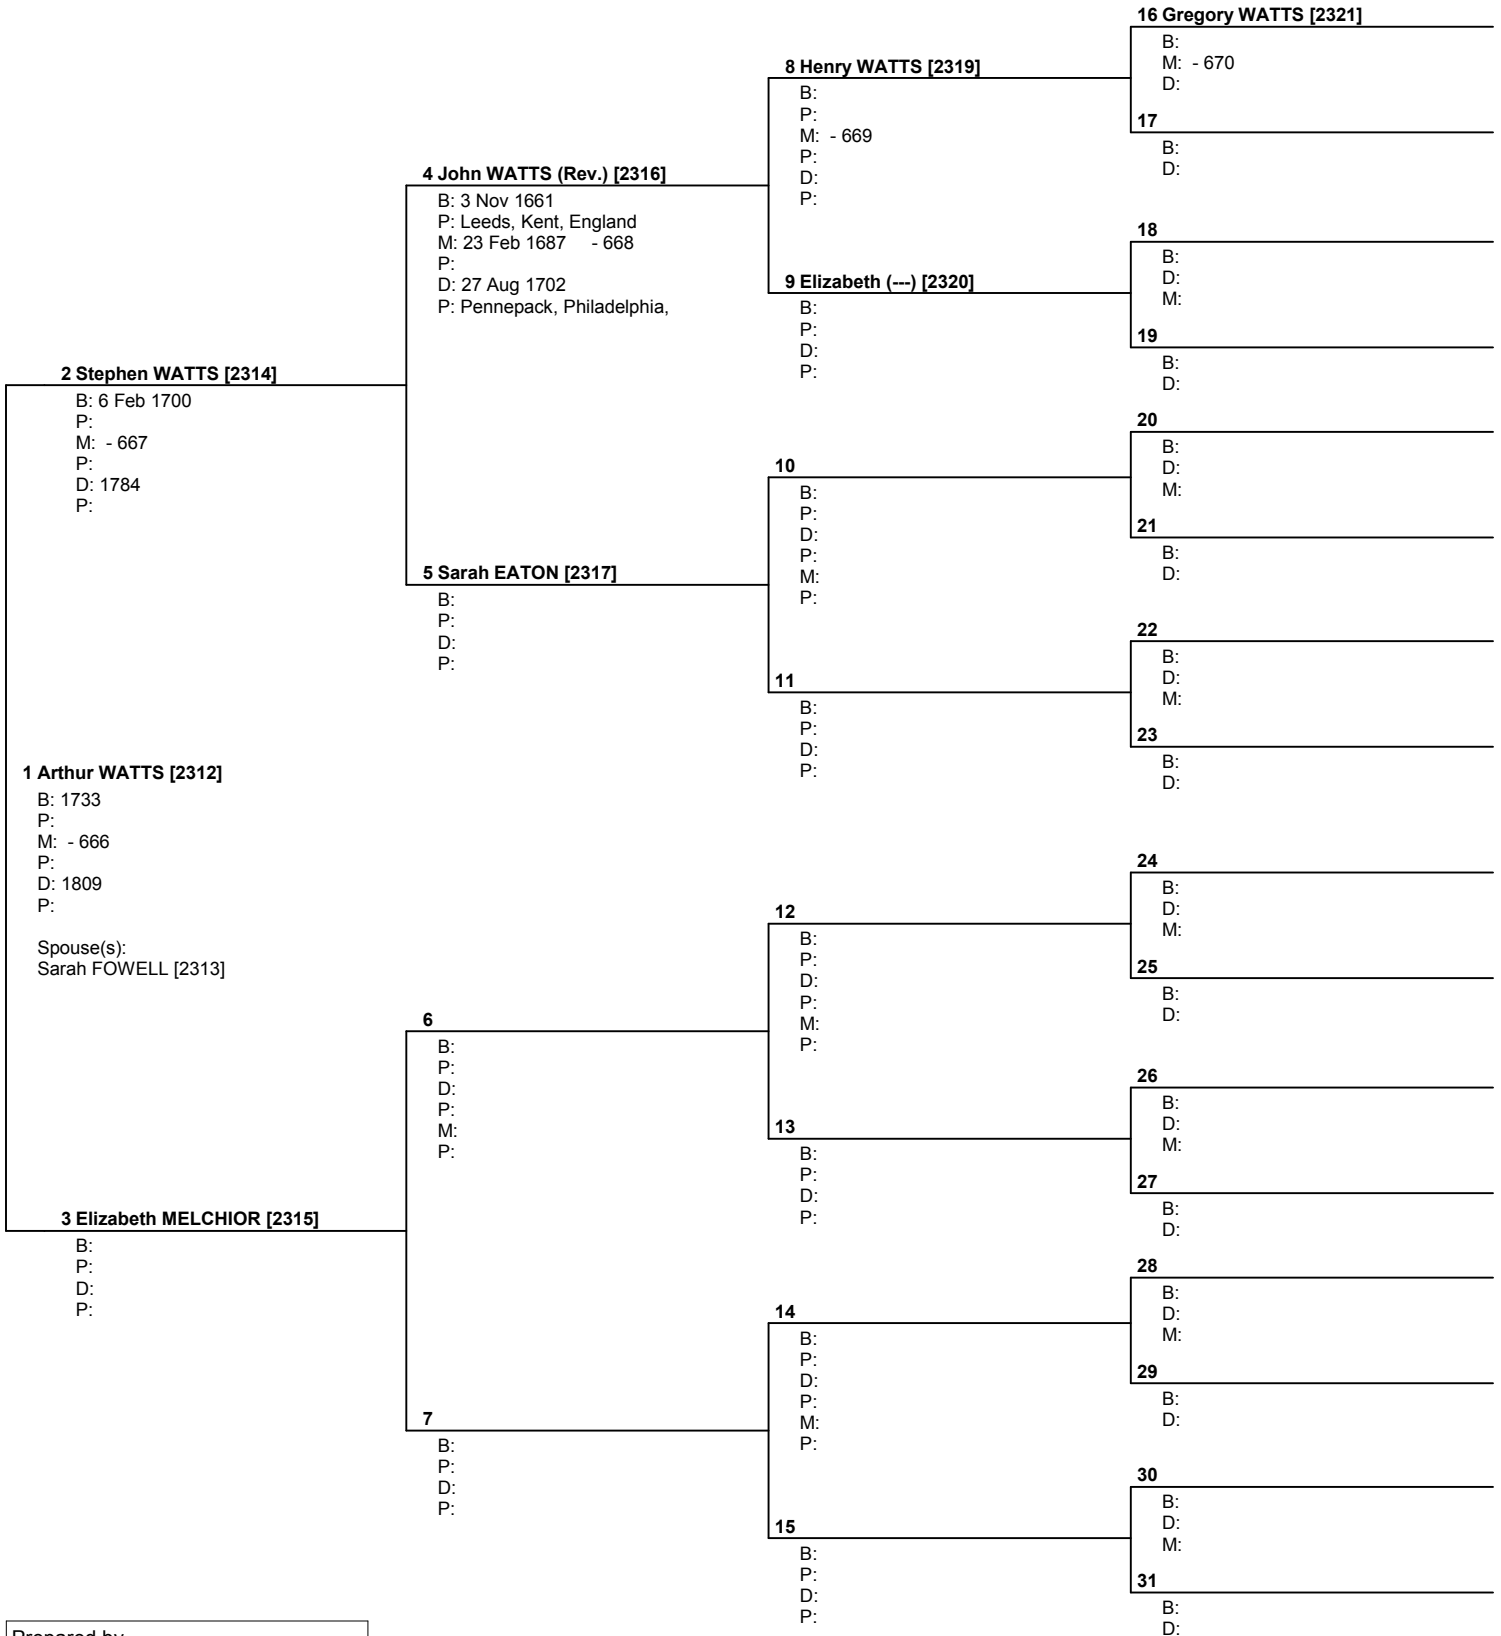

Pedigree Chart

No. 1 on this chart is the same as no. 30 on chart no. 10

Prepared by
Kathleen C. Nevin
8125 Gass Lane
Collinsville, IL 62234

USA

Telephone number 618-628-7066	Date prepared 22 Nov 2004