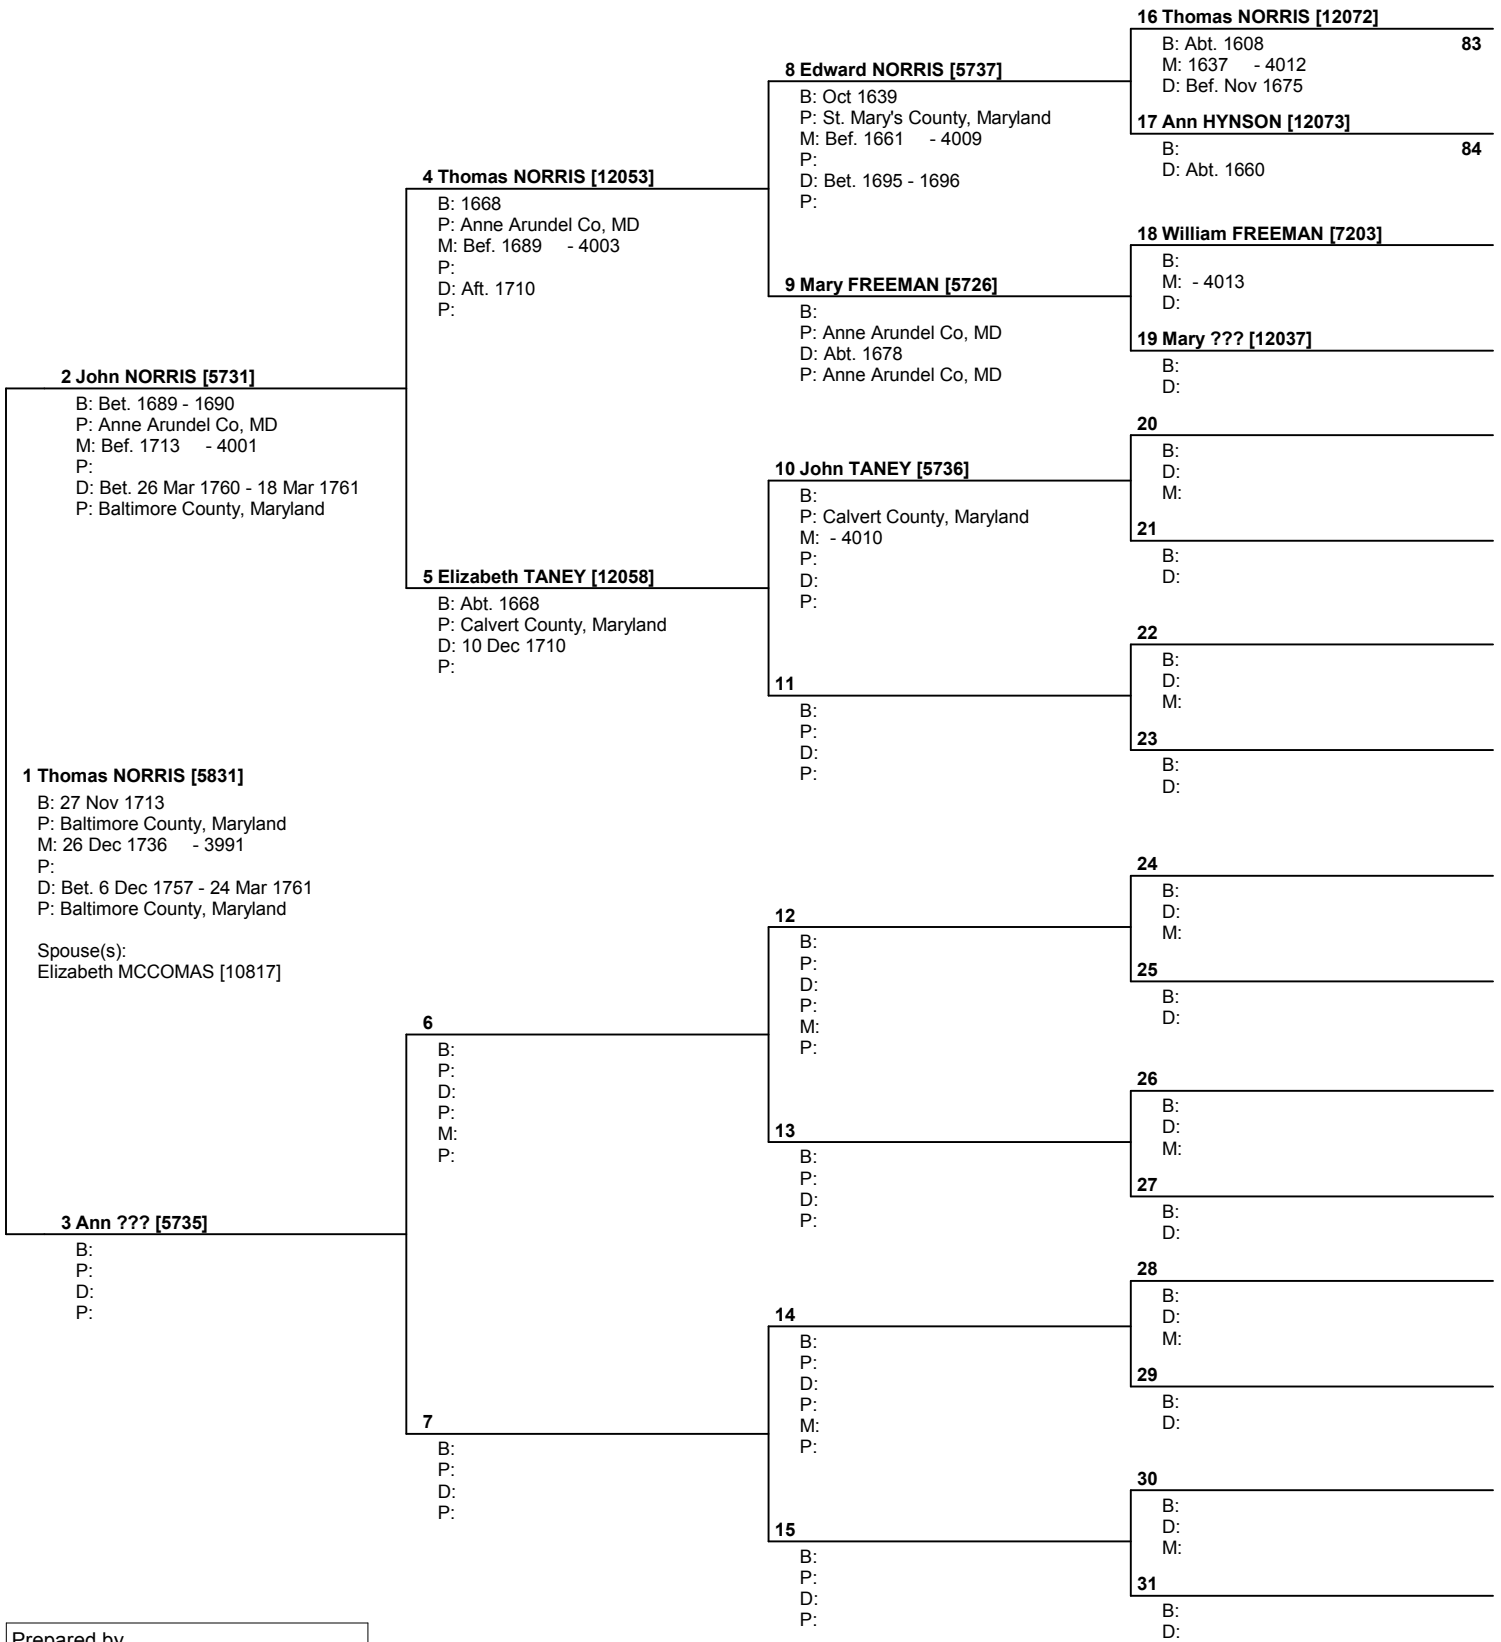

Pedigree Chart

No. 1 on this chart is the same as no. 24 on chart no. 16

Prepared by
Kathleen C. Nevin
8125 Gass Lane
Collinsville, IL 62234

USA

Telephone number 618-628-7066	Date prepared 22 Nov 2004