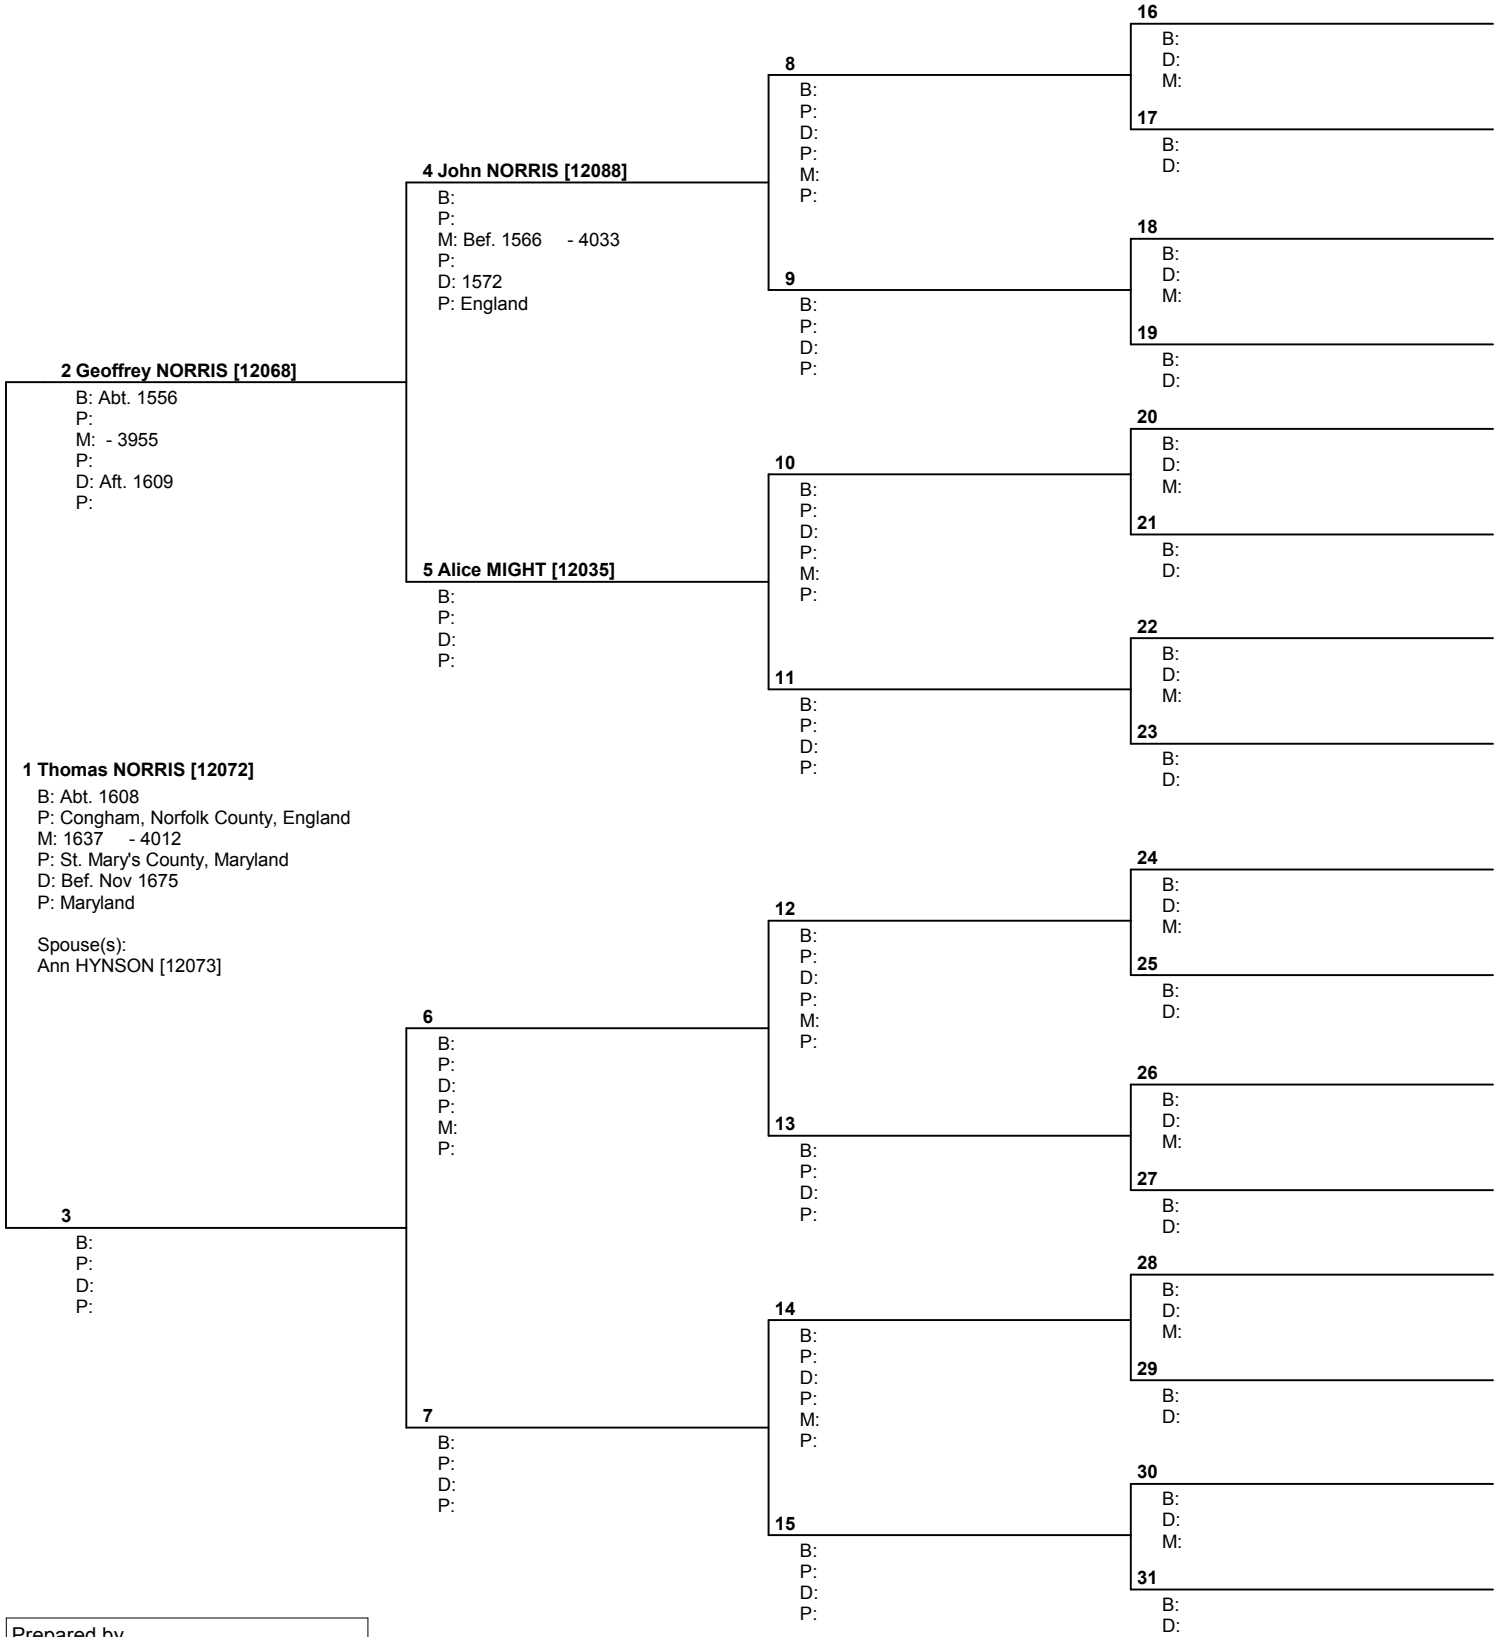

Pedigree Chart

No. 1 on this chart is the same as no. 16 on chart no. 46

Prepared by
Kathleen C. Nevin
8125 Gass Lane
Collinsville, IL 62234

USA

Telephone number 618-628-7066	Date prepared 22 Nov 2004