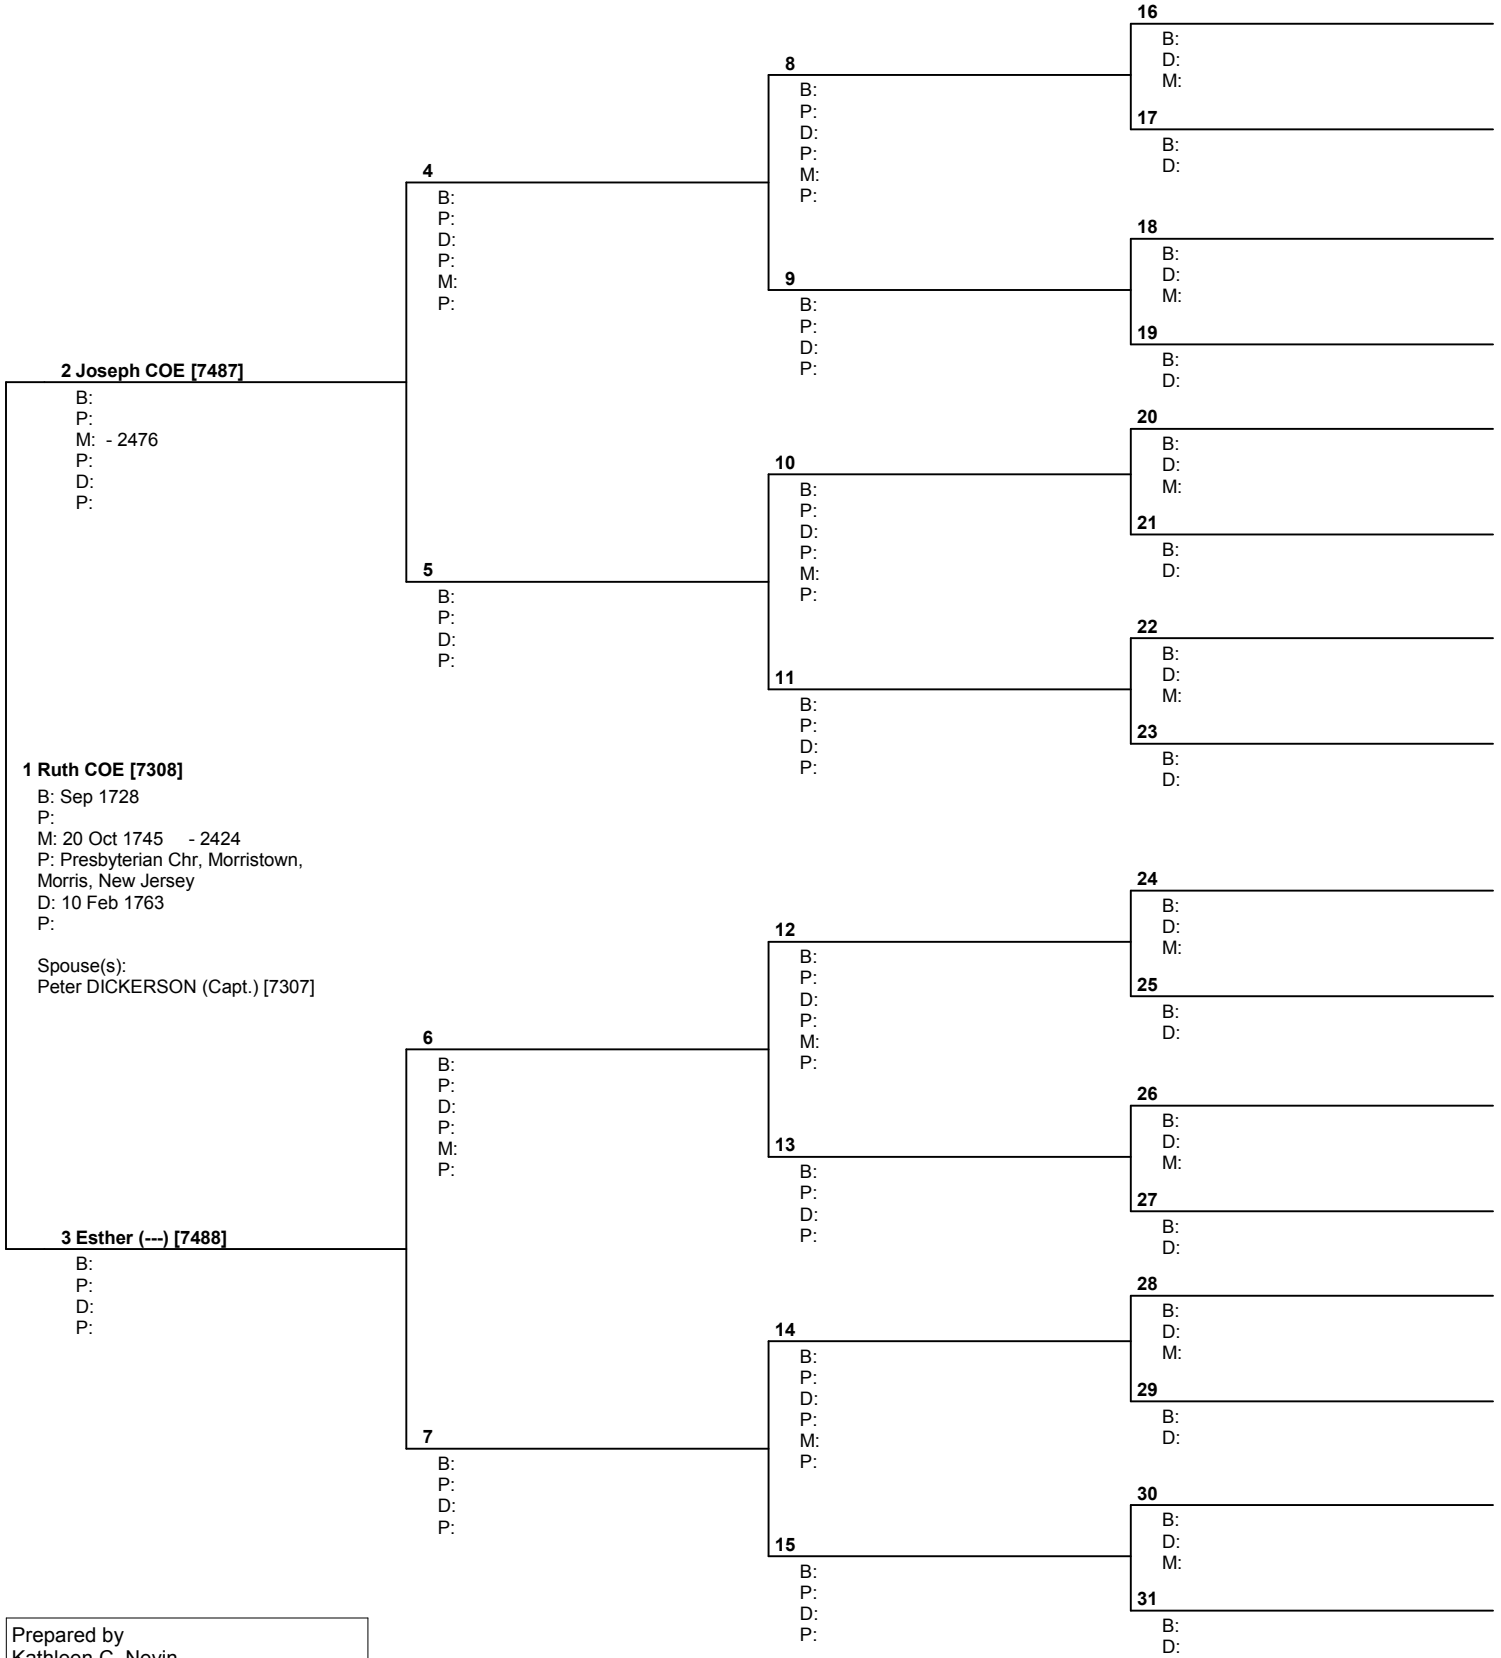

Pedigree Chart

No. 1 on this chart is the same as no. 17 on chart no. 5

Prepared by
Kathleen C. Nevin
8125 Gass Lane
Collinsville, IL 62234

USA

Telephone number 618-628-7066	Date prepared 22 Nov 2004