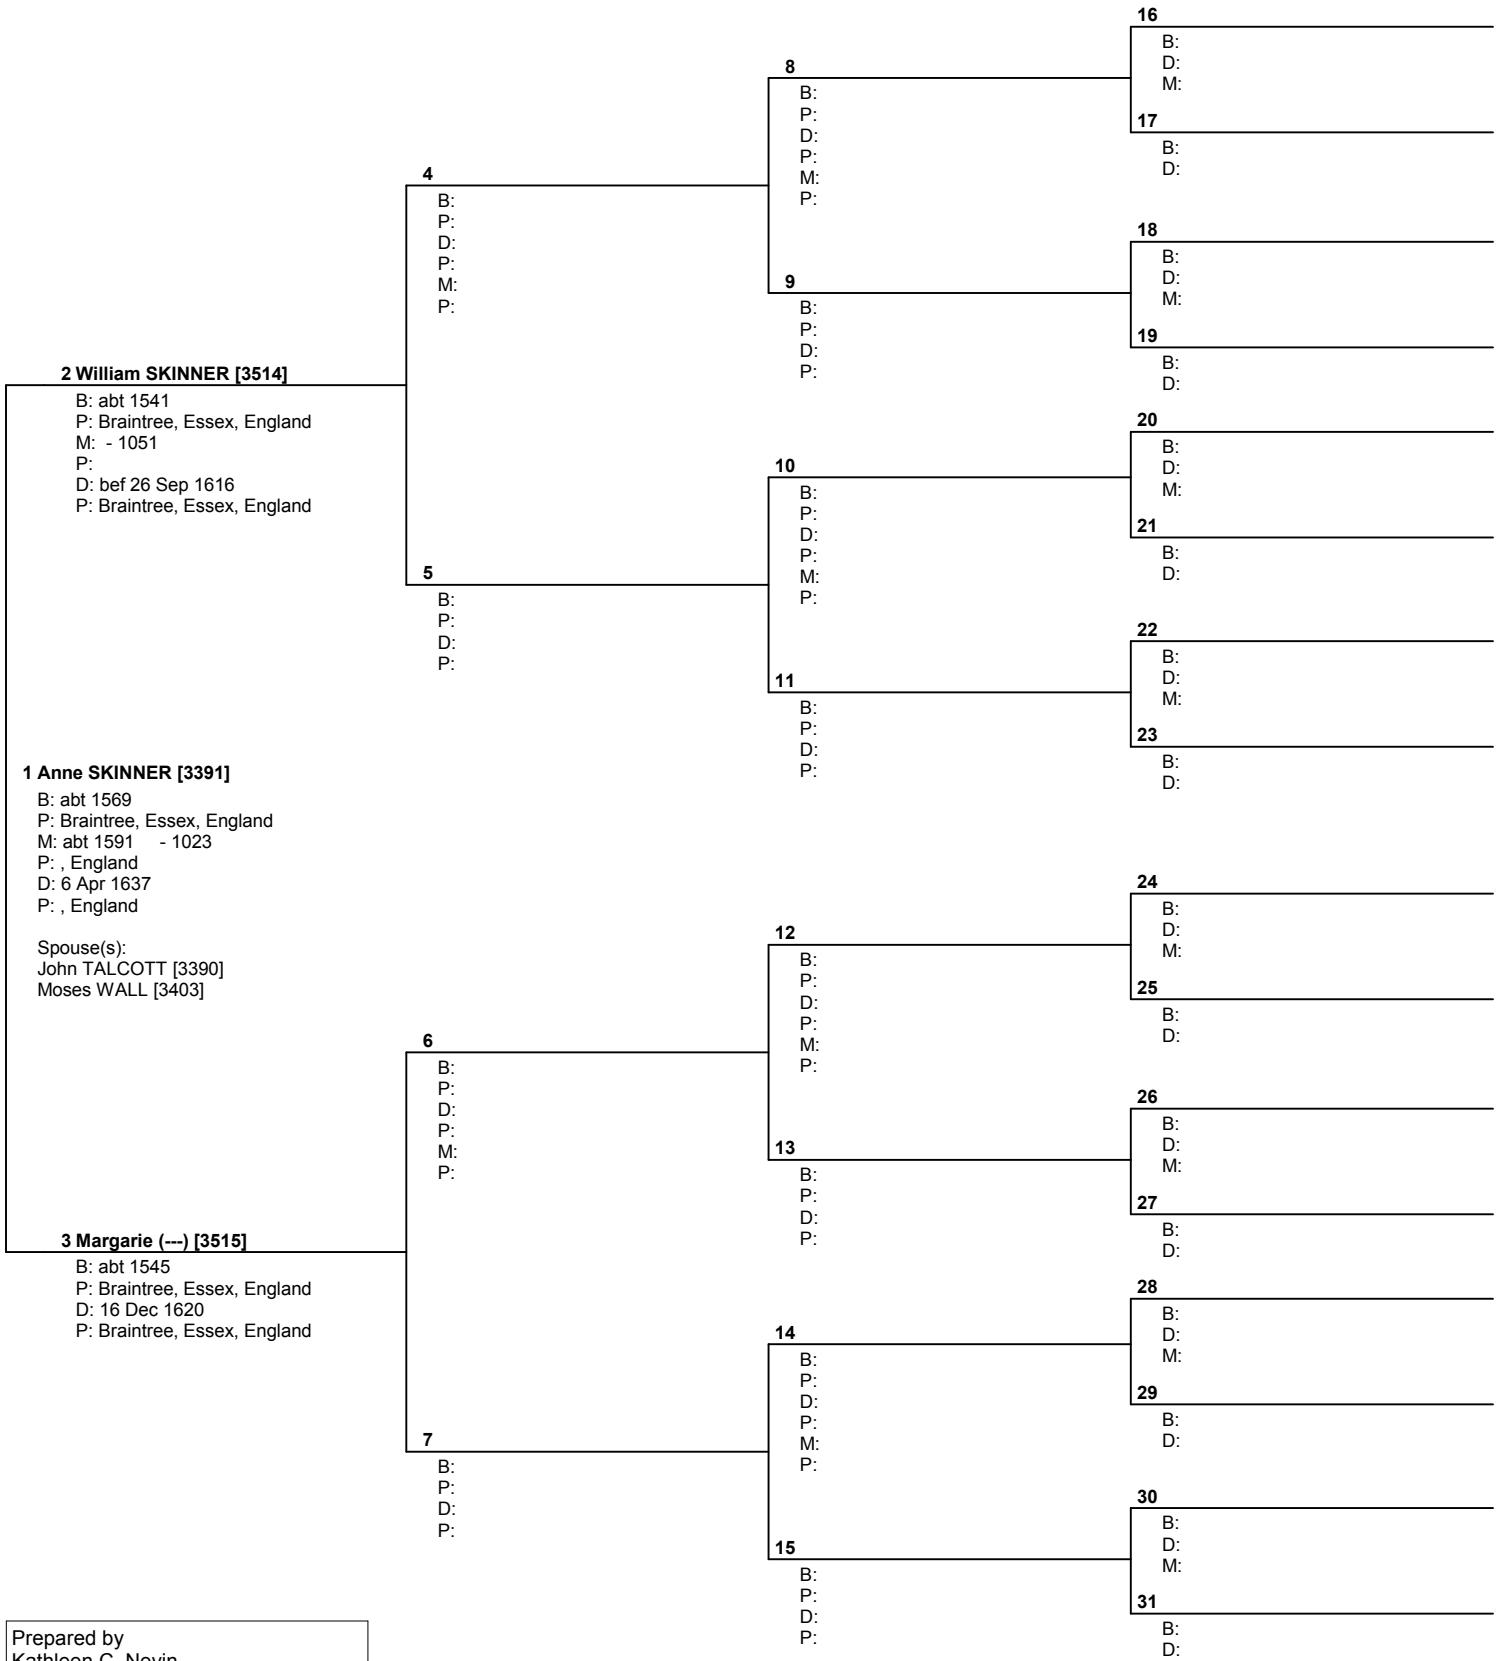

Pedigree Chart

No. 1 on this chart is the same as no. 17 on chart no. 24

Prepared by
Kathleen C. Nevin
8125 Gass Lane
Collinsville, IL 62234

USA

Telephone number 618-628-7066	Date prepared 22 Nov 2004