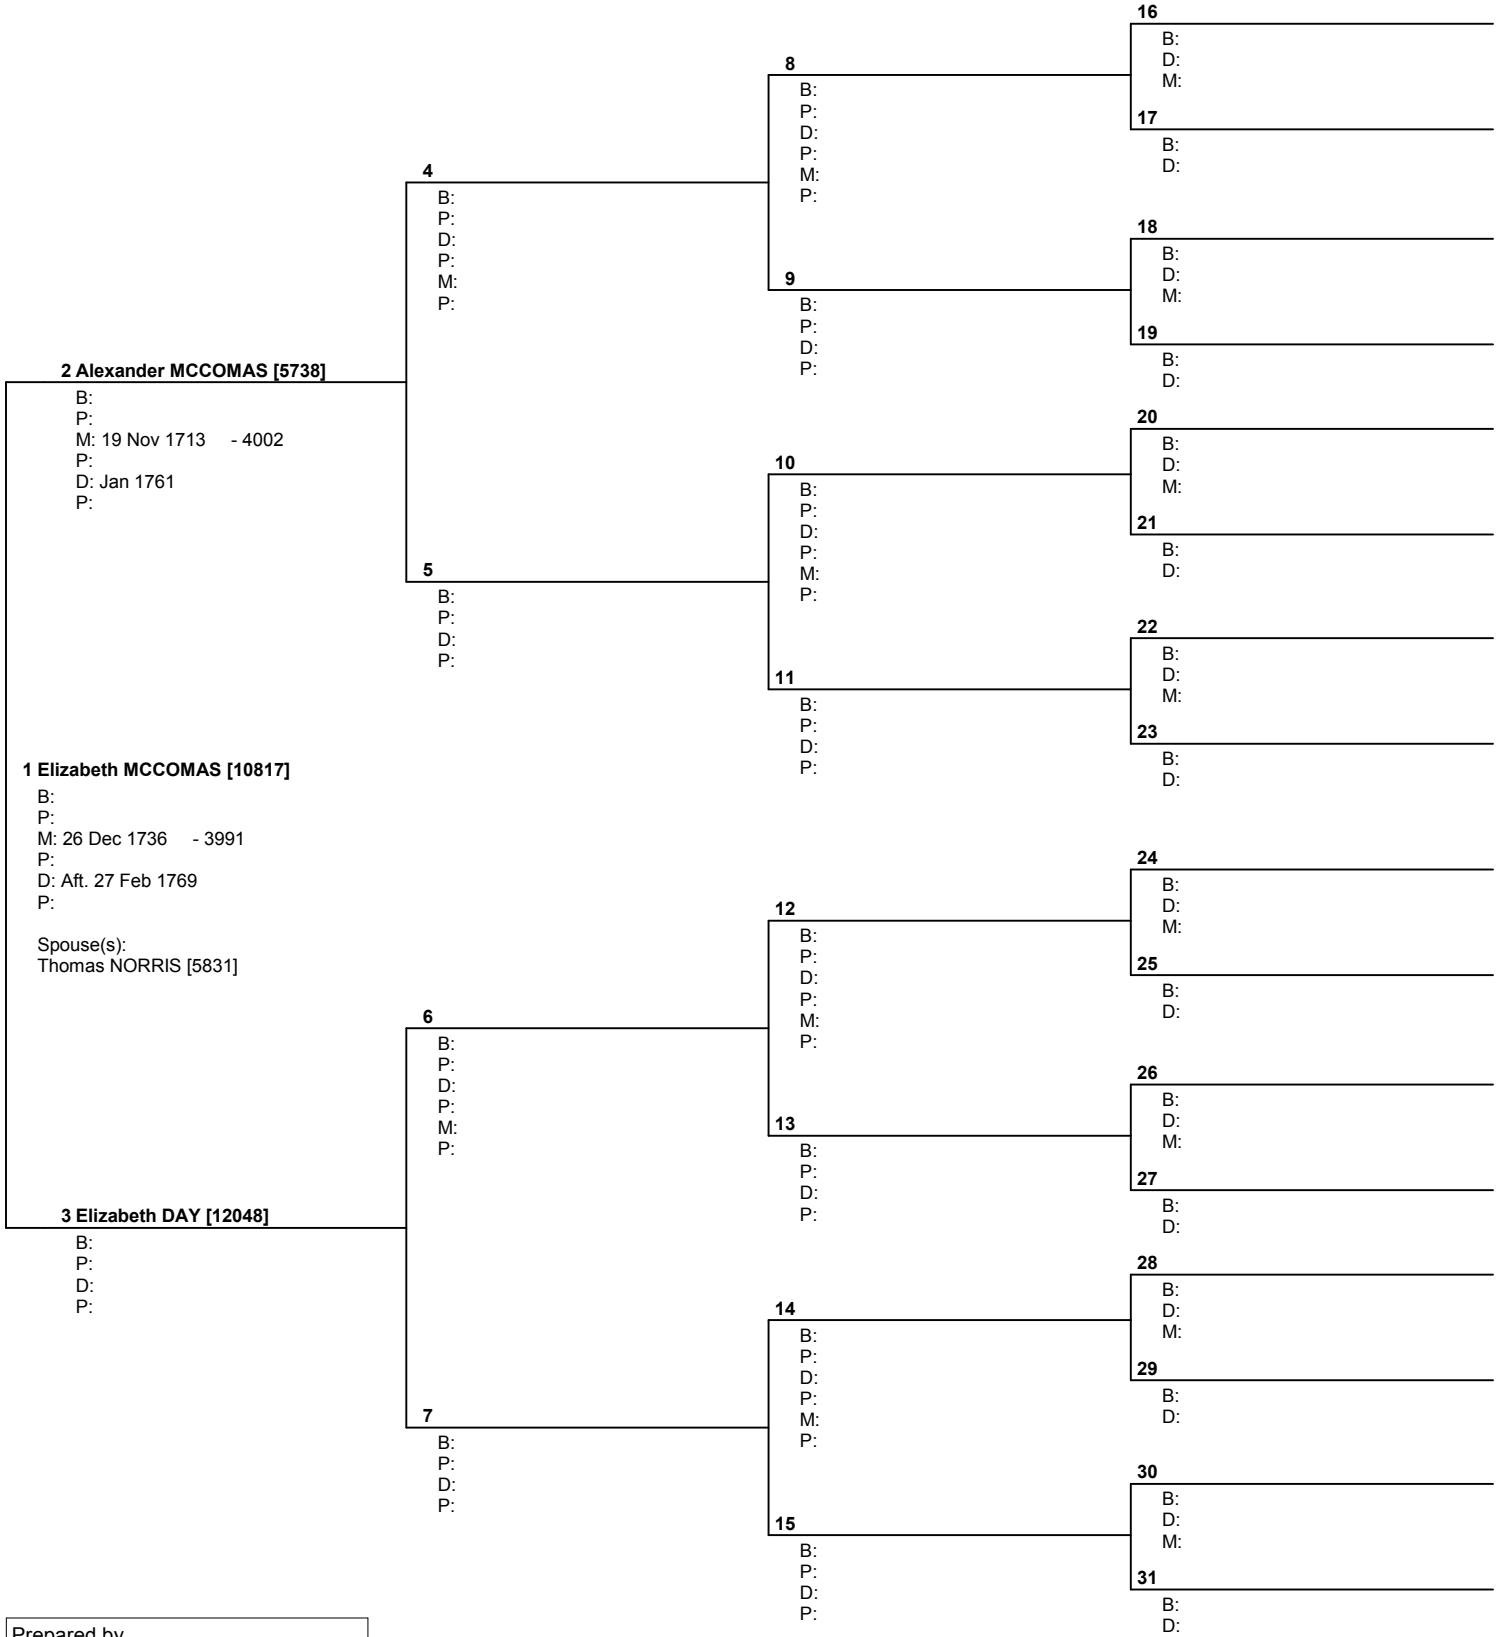

Pedigree Chart

No. 1 on this chart is the same as no. 25 on chart no. 16

Prepared by
Kathleen C. Nevin
8125 Gass Lane
Collinsville, IL 62234

USA

Telephone number 618-628-7066	Date prepared 22 Nov 2004