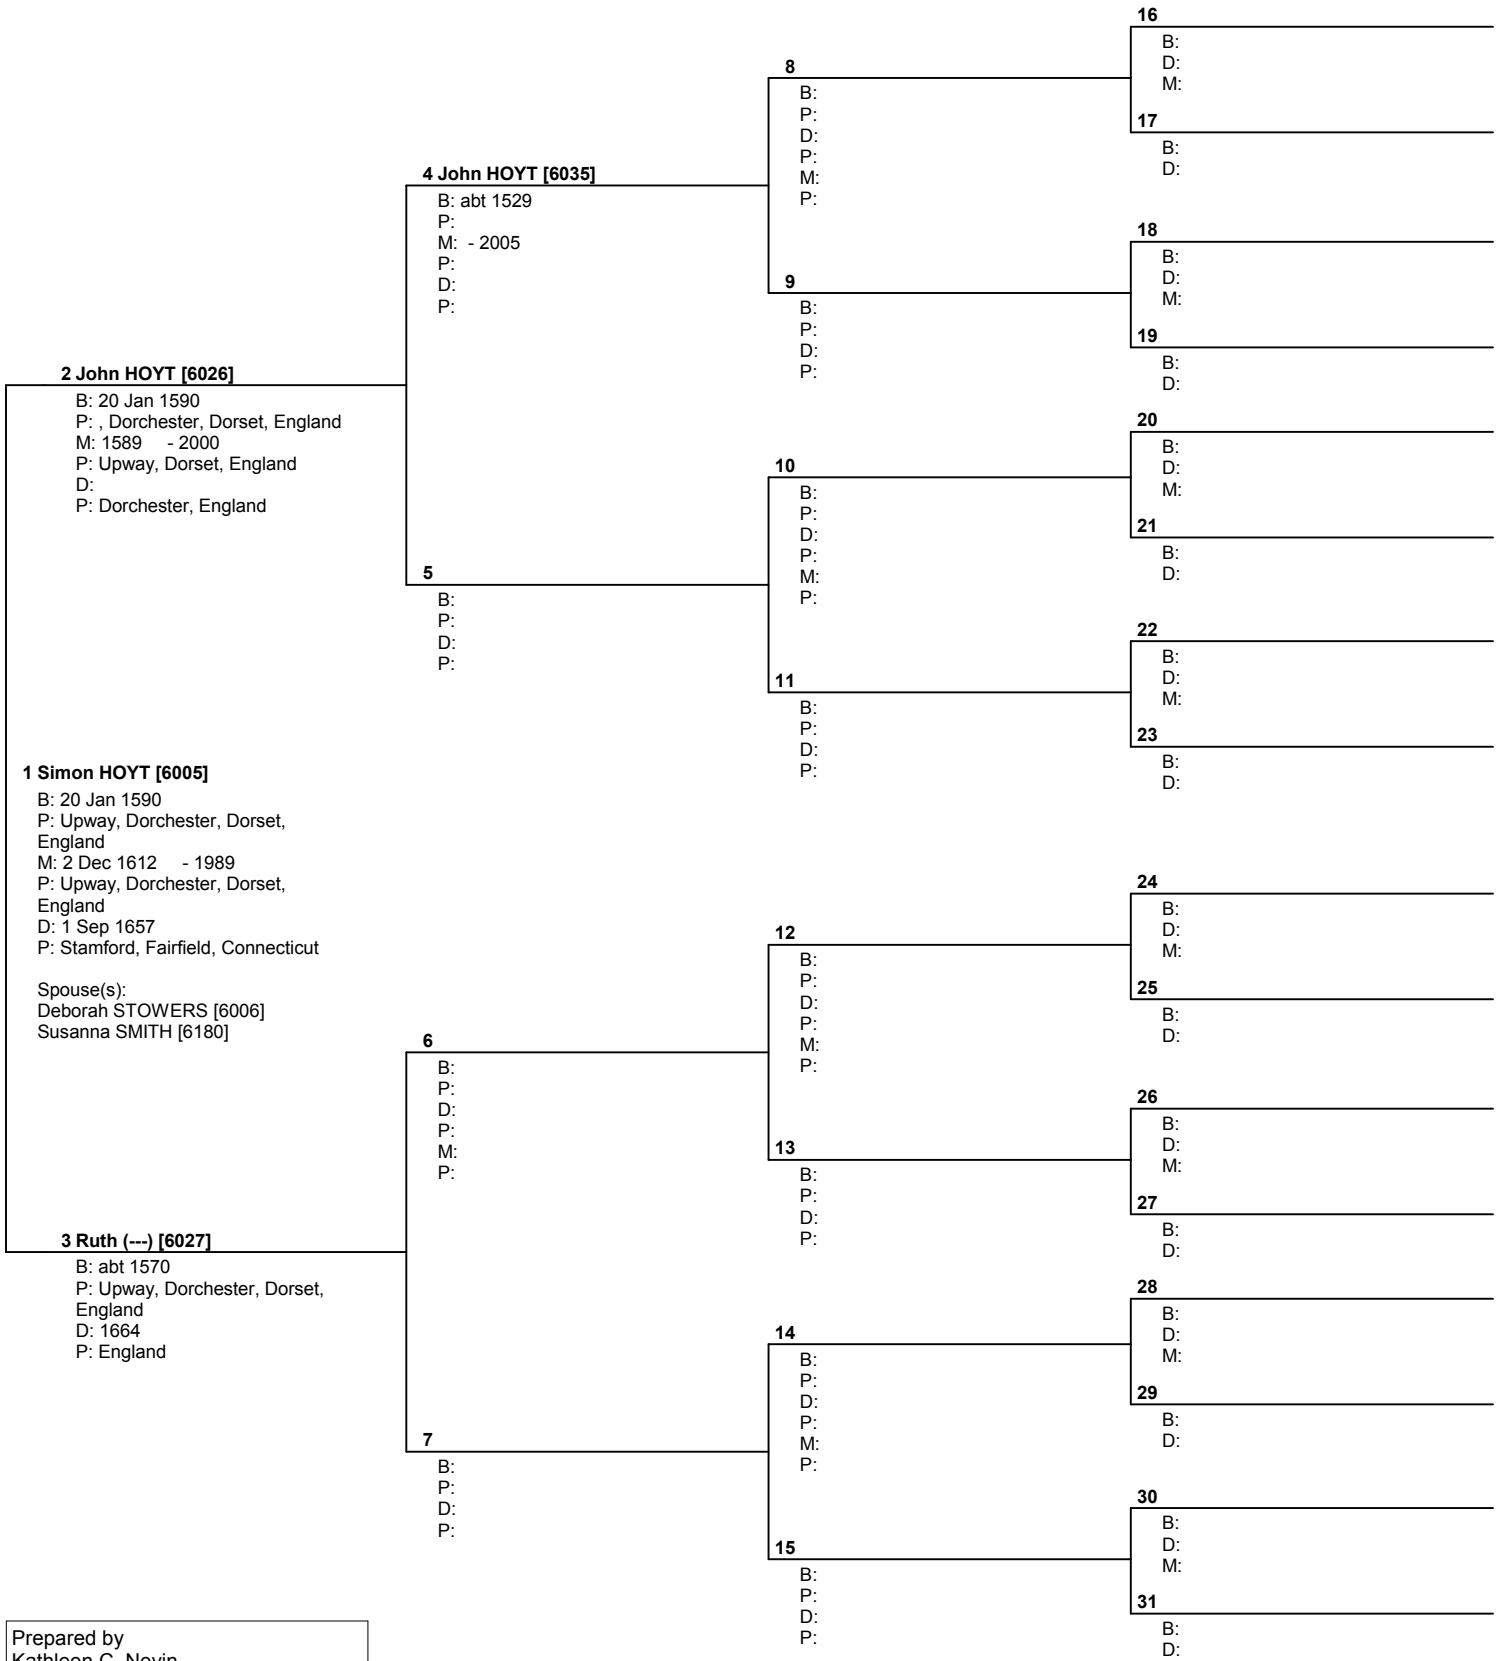

Pedigree Chart

No. 1 on this chart is the same as no. 28 on chart no. 22

Prepared by
Kathleen C. Nevin
8125 Gass Lane
Collinsville, IL 62234

USA

Telephone number 618-628-7066	Date prepared 22 Nov 2004