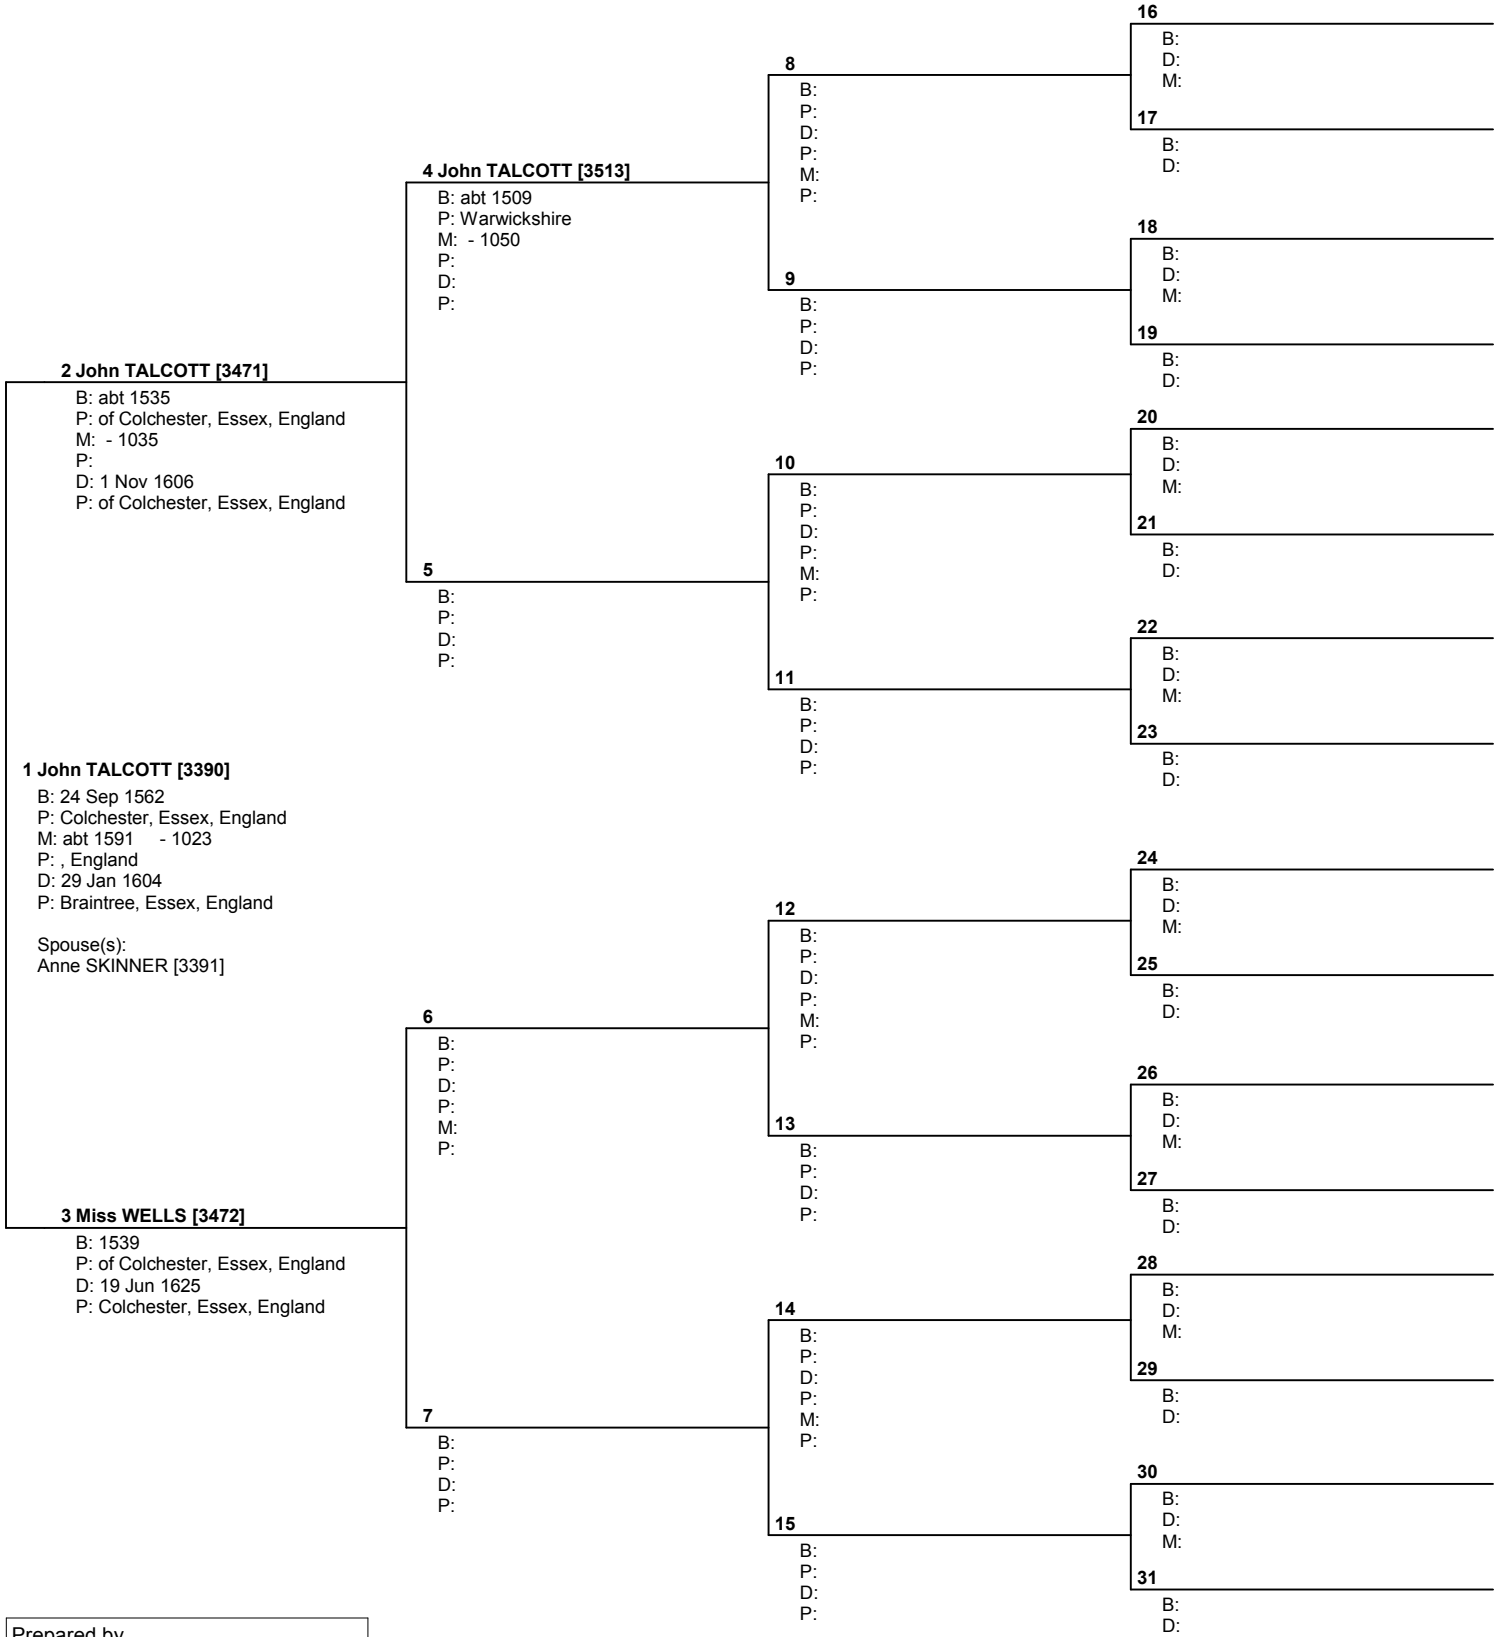

Pedigree Chart

No. 1 on this chart is the same as no. 16 on chart no. 24

Prepared by
Kathleen C. Nevin
8125 Gass Lane
Collinsville, IL 62234

USA

Telephone number 618-628-7066	Date prepared 22 Nov 2004