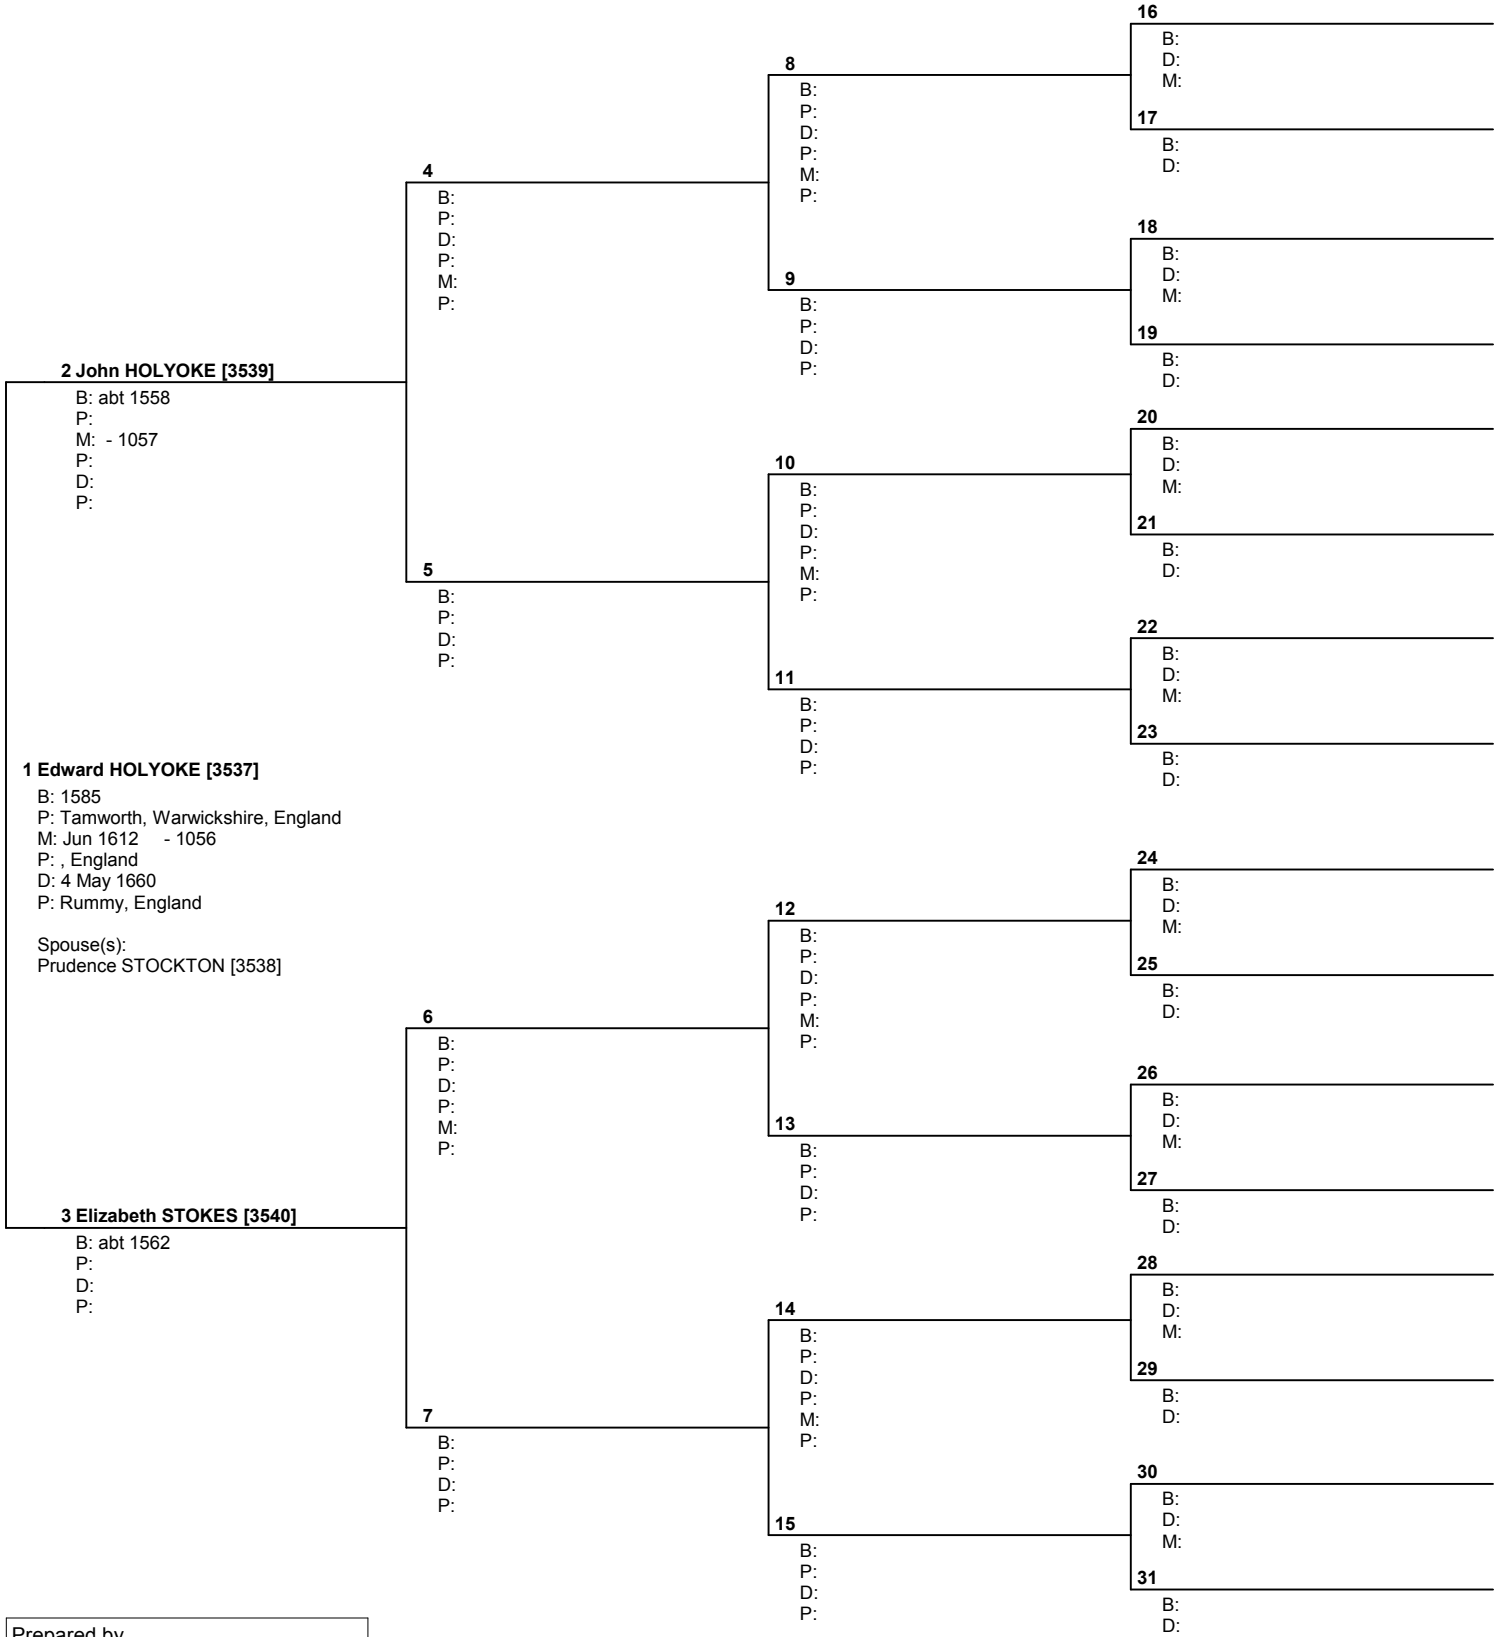

Pedigree Chart

No. 1 on this chart is the same as no. 20 on chart no. 24

Prepared by
Kathleen C. Nevin
8125 Gass Lane
Collinsville, IL 62234

USA

Telephone number 618-628-7066	Date prepared 22 Nov 2004