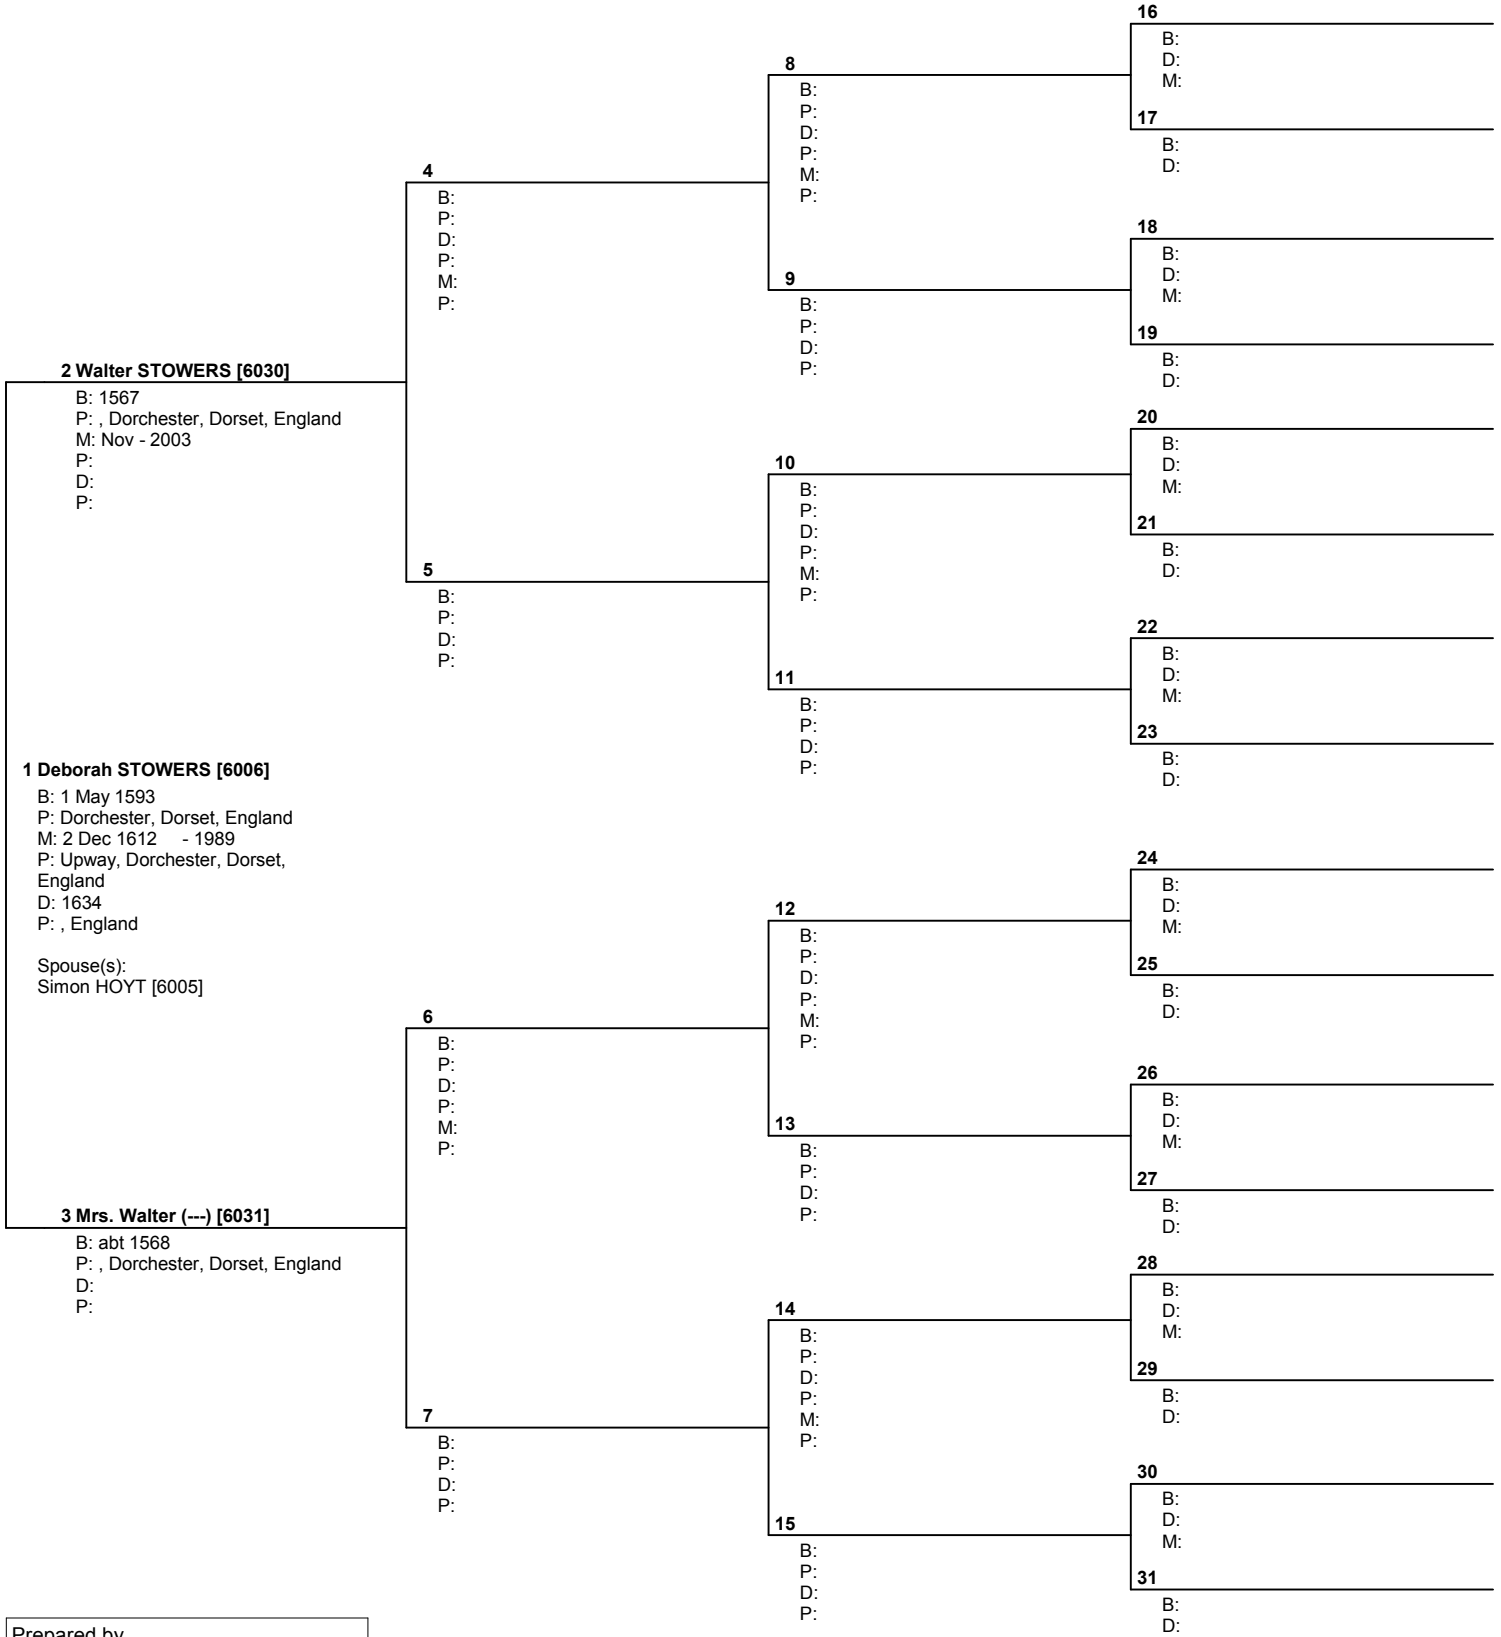

Pedigree Chart

No. 1 on this chart is the same as no. 29 on chart no. 22

Prepared by
Kathleen C. Nevin
8125 Gass Lane
Collinsville, IL 62234

USA

Telephone number 618-628-7066	Date prepared 22 Nov 2004