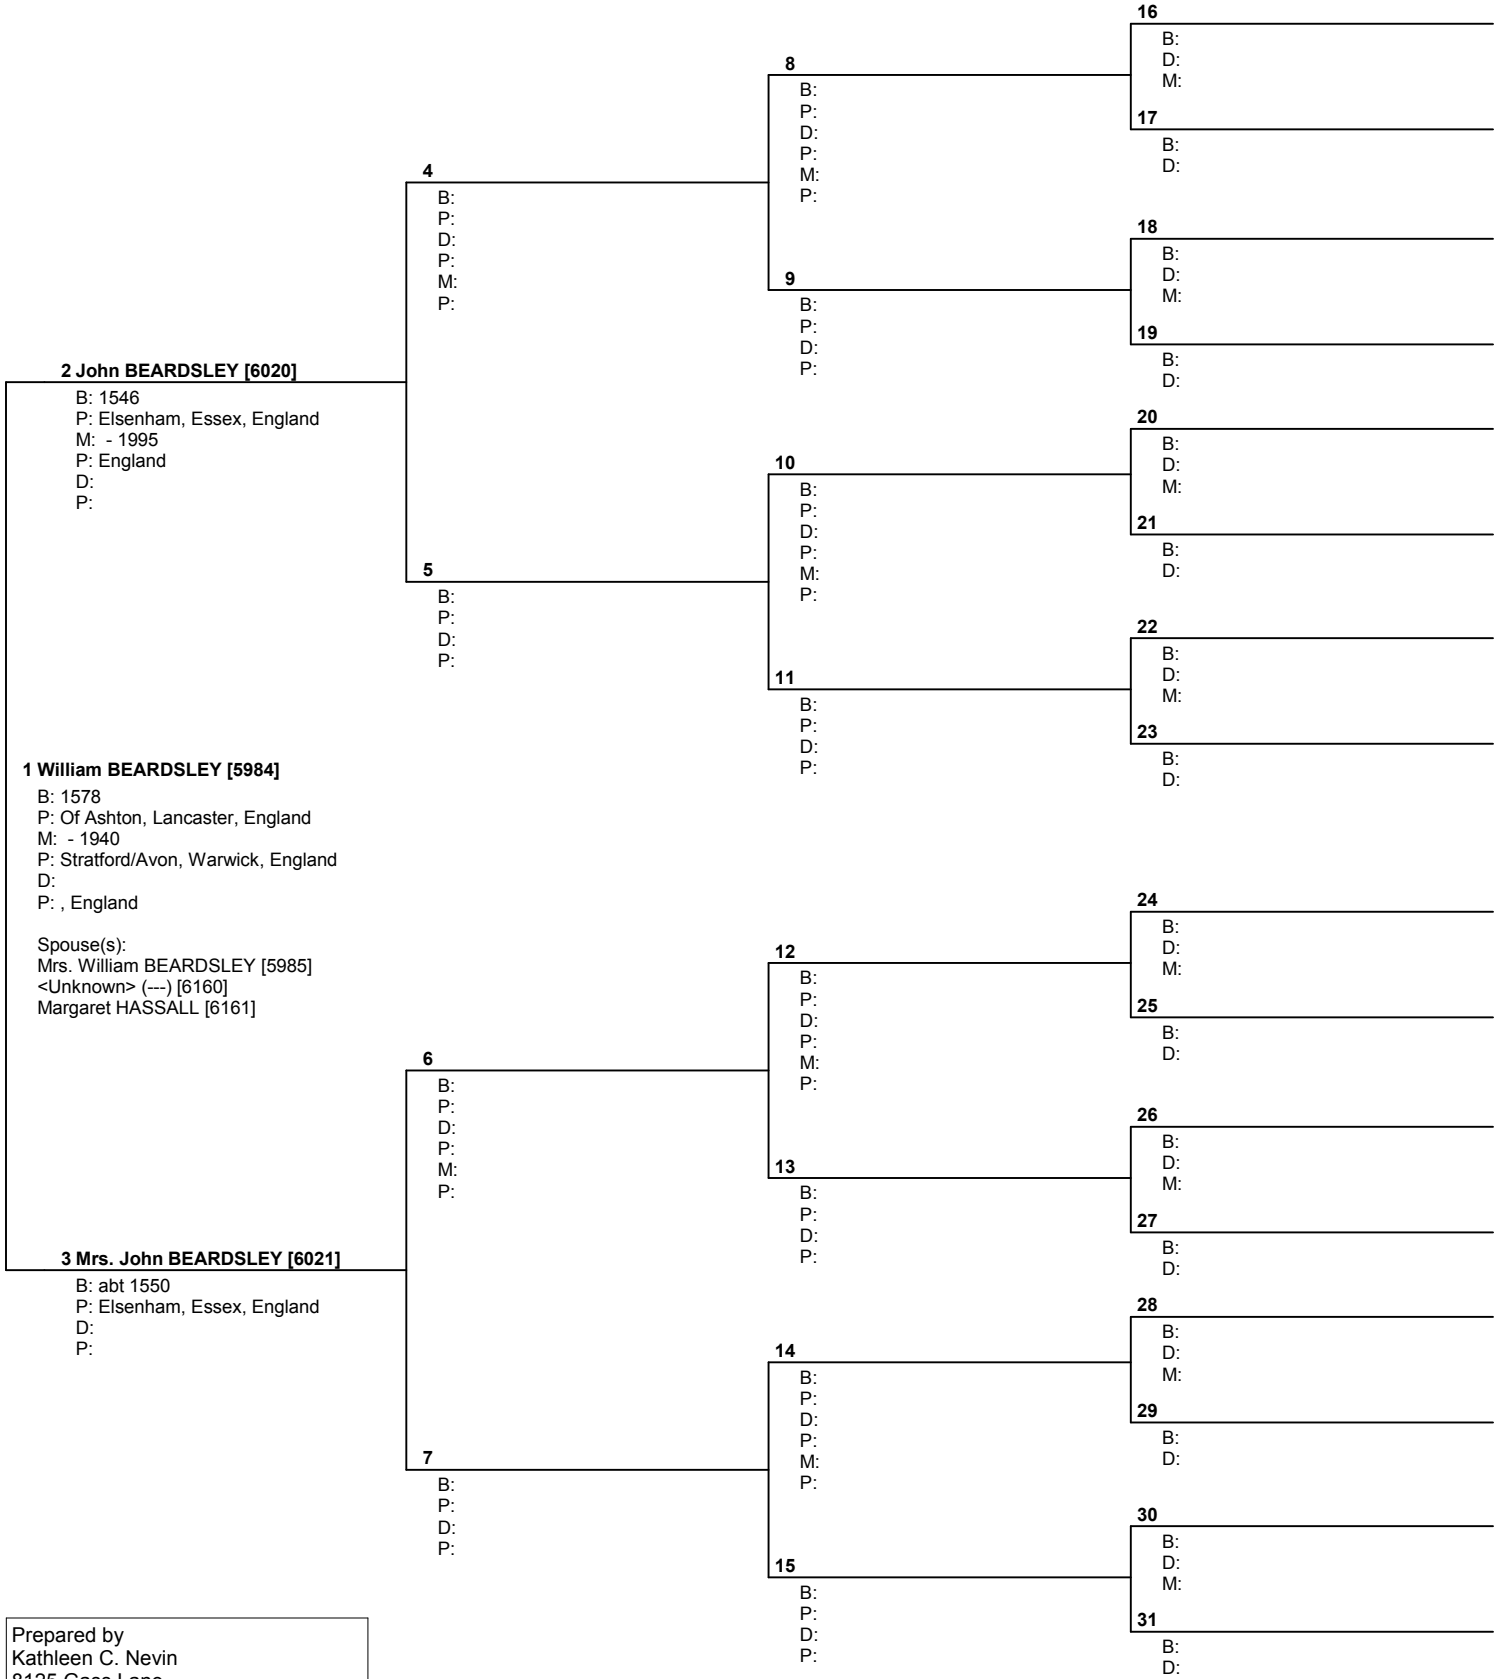

Pedigree Chart

No. 1 on this chart is the same as no. 16 on chart no. 22

Prepared by
Kathleen C. Nevin
8125 Gass Lane
Collinsville, IL 62234

USA

Telephone number 618-628-7066	Date prepared 22 Nov 2004